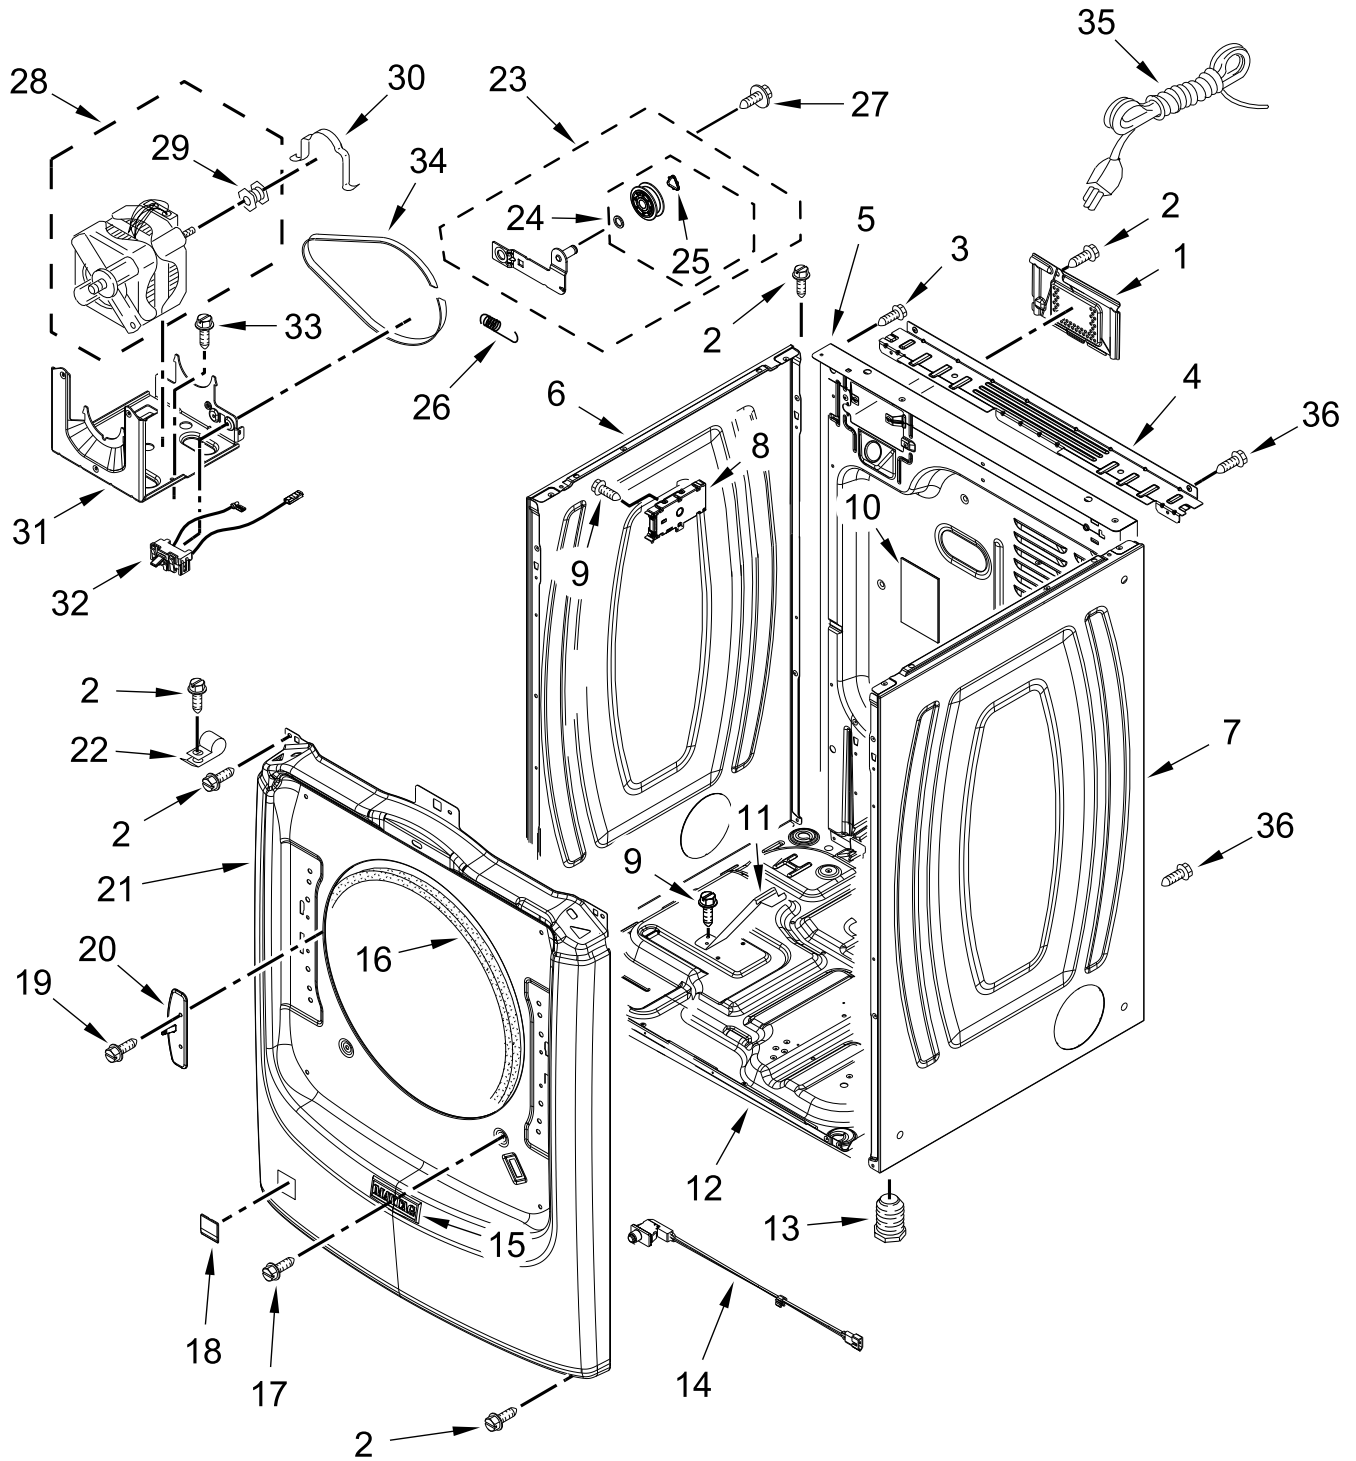

GAS DRYER

MODELS:

MGD7020RF0 (Midnight Steel)

TOP AND CONSOLE PARTS

TOP AND CONSOLE PARTS

<u>Illus.</u> <u>No.</u>	<u>Part No.</u>	<u>Description</u>	<u>Illus.</u> <u>No.</u>	<u>Part No.</u>	<u>Description</u>	<u>Illus.</u> <u>No.</u>	<u>Part No.</u>	<u>Description</u>
1		Literature Parts	2		Top	6	W11480682	Bracket, Console
	W11685647	Owners Manual		W11535795	Midnight Steel	7	W10146359	Screw
	W11685591	Tech Sheet	3	693995	Screw	8		Assembly, Console
	W11685594	Quick Start Guide	4	W11255768	Channel, Water		W11669637	Midnight Steel
			5	12990702	Screw	9	W11157861	Harness, Main

CABINET PARTS

CABINET PARTS

<u>Illus.</u> <u>No.</u>	<u>Part No.</u>	<u>Description</u>	<u>Illus.</u> <u>No.</u>	<u>Part No.</u>	<u>Description</u>	<u>Illus.</u> <u>No.</u>	<u>Part No.</u>	<u>Description</u>
1	8317339	Cover, Terminal Block	14	W11307535	Assembly, Door Switch	30	W10121316	Clamp, Motor Mount
2	3390647	Screw				31	W11404905	Bracket, Motor Mounting
3	W10773242	Screw	15	W10612925	Badge			
4	W10208382	Bracket, Rear	16	3387242	Seal, Front Panel	32	W10774832	Switch, Broken Belt
5	W10487430	Panel, Rear	17	3357011	Screw	33	343641	Screw
6		Panel, Side (Left)	18		Plug, Front Panel	34	W11575710	Belt, Drive
	W11542239	Midnight Steel		W11305280	Chrome Shadow	35	W11308561	Cord, Power
7		Panel, Side (Right)	19	W10288126	Screw	36	489463	Screw
	W11542375	Midnight Steel	20	W10208250	Strike, Door			DRYER EXHAUST KIT NOT INCLUDED
8	W11678947	Appliance Control Unit (ACU)	21		Panel, Front		W10323246	Kit, 4-Way Vent
				W11535815	Midnight Steel			
9	693995	Screw	22	3978776	Bracket, Gas Pipe			
10	W10504381	Pad, Foam	23	W10547287	Assembly, Idler			
11	8529757	Bracket, Burner	24	W10468057	Assembly, Pulley			
12	8565046	Base, Cabinet	25	W10512946	Washer, Tri Ring			
13	3392100	Foot, Dryer	26	W10446781	Spring, Idler			
	279810	Foot, Optional (Extended Length Package Of 2) (Not Included)	27	3389420	Screw			
			28	W11322192	Assembly, Motor			
			29	8066184	Pulley, Motor			