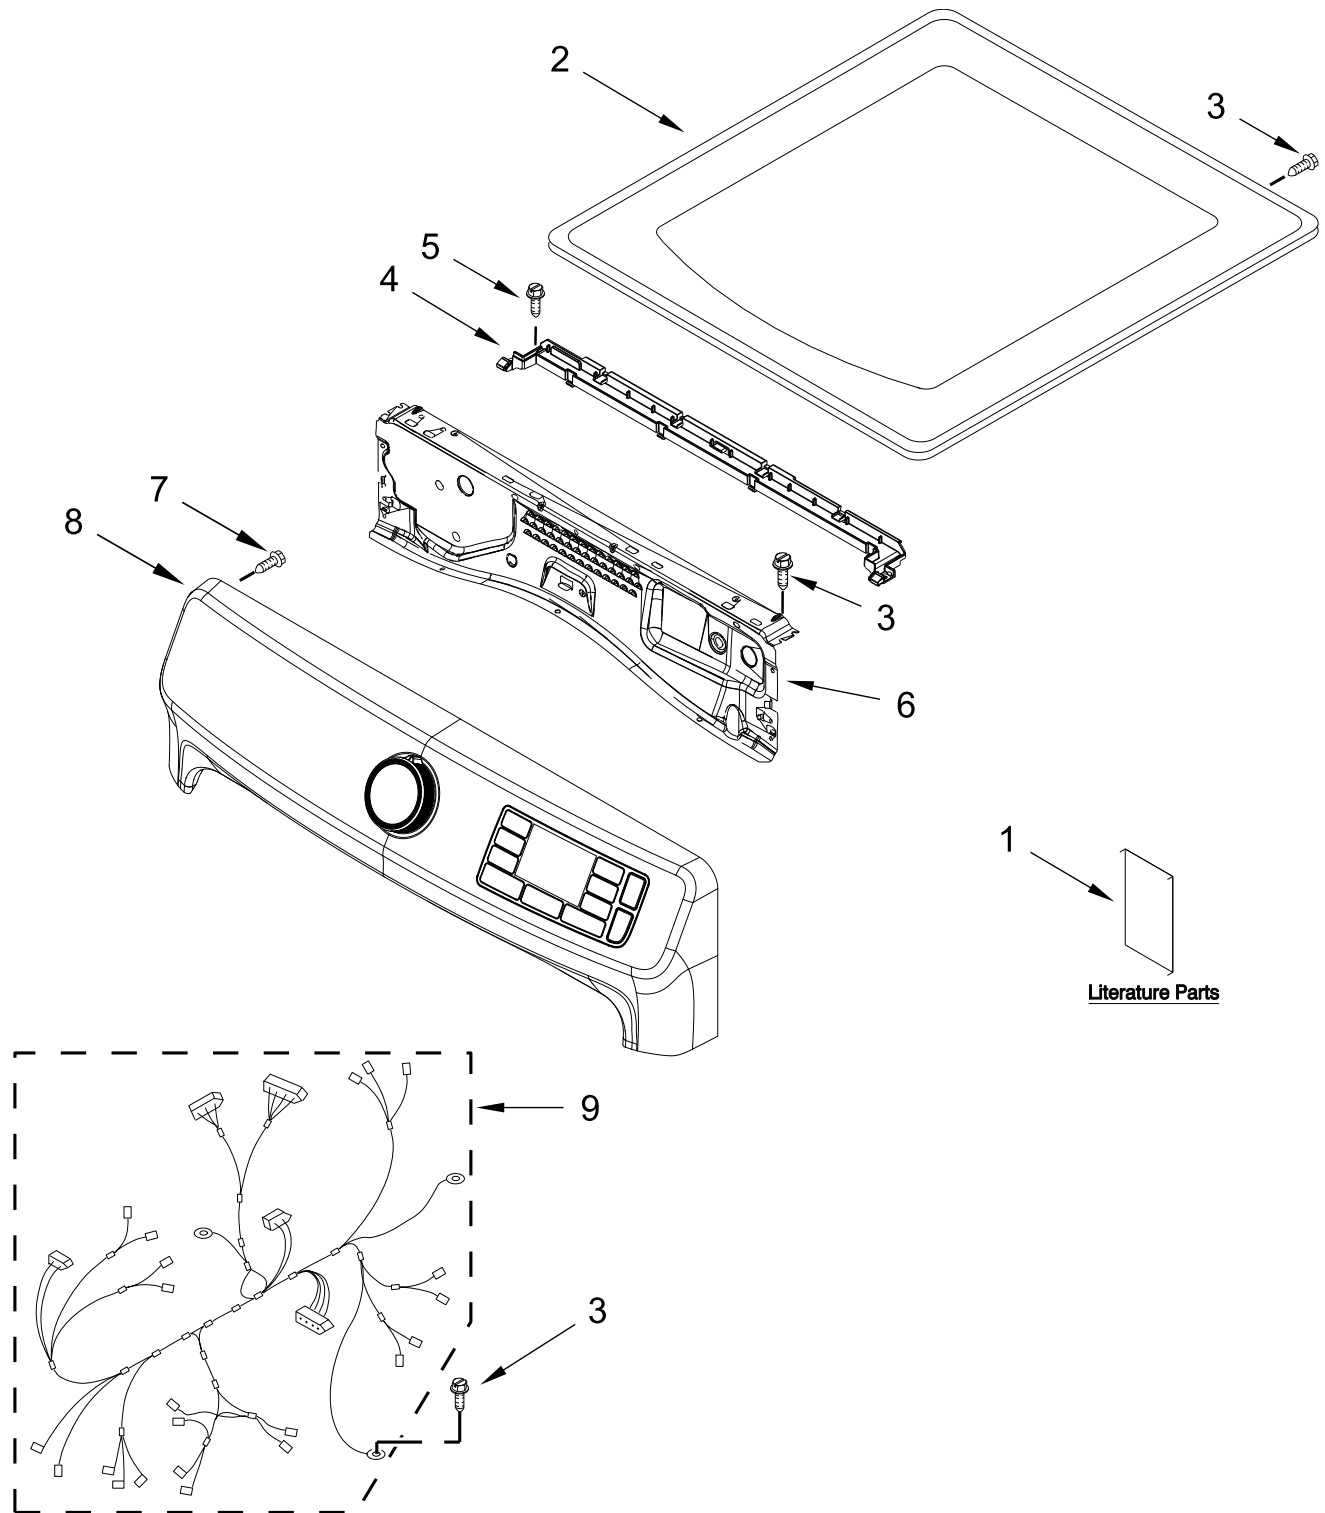

GAS DRYER

MODELS:

MGD7020RF0 (Midnight Steel)

TOP AND CONSOLE PARTS

TOP AND CONSOLE PARTS

<u>Illus.</u> <u>No.</u>	<u>Part No.</u>	<u>Description</u>	<u>Illus.</u> <u>No.</u>	<u>Part No.</u>	<u>Description</u>	<u>Illus.</u> <u>No.</u>	<u>Part No.</u>	<u>Description</u>
1		Literature Parts	2		Top	6	W11480682	Bracket, Console
	W11685647	Owners Manual		W11535795	Midnight Steel	7	W10146359	Screw
	W11685591	Tech Sheet	3	693995	Screw	8		Assembly, Console
	W11685594	Quick Start Guide	4	W11255768	Channel, Water		W11669637	Midnight Steel
			5	12990702	Screw	9	W11157861	Harness, Main

CABINET PARTS

CABINET PARTS

<u>Illus.</u> <u>No.</u>	<u>Part No.</u>	<u>Description</u>	<u>Illus.</u> <u>No.</u>	<u>Part No.</u>	<u>Description</u>	<u>Illus.</u> <u>No.</u>	<u>Part No.</u>	<u>Description</u>
1	8317339	Cover, Terminal Block	14	W11307535	Assembly, Door Switch	30	W10121316	Clamp, Motor Mount
2	3390647	Screw				31	W11404905	Bracket, Motor Mounting
3	W10773242	Screw	15	W10612925	Badge			
4	W10208382	Bracket, Rear	16	3387242	Seal, Front Panel	32	W10774832	Switch, Broken Belt
5	W10487430	Panel, Rear	17	3357011	Screw	33	343641	Screw
6		Panel, Side (Left)	18		Plug, Front Panel	34	W11575710	Belt, Drive
	W11542239	Midnight Steel		W11305280	Chrome Shadow	35	W11308561	Cord, Power
7		Panel, Side (Right)	19	W10288126	Screw	36	489463	Screw
	W11542375	Midnight Steel	20	W10208250	Strike, Door			DRYER EXHAUST KIT NOT INCLUDED
8	W11678947	Appliance Control Unit (ACU)	21		Panel, Front		W10323246	Kit, 4-Way Vent
				W11535815	Midnight Steel			
9	693995	Screw	22	3978776	Bracket, Gas Pipe			
10	W10504381	Pad, Foam	23	W10547287	Assembly, Idler			
11	8529757	Bracket, Burner	24	W10468057	Assembly, Pulley			
12	8565046	Base, Cabinet	25	W10512946	Washer, Tri Ring			
13	3392100	Foot, Dryer	26	W10446781	Spring, Idler			
	279810	Foot, Optional (Extended Length Package Of 2) (Not Included)	27	3389420	Screw			
			28	W11322192	Assembly, Motor			
			29	8066184	Pulley, Motor			