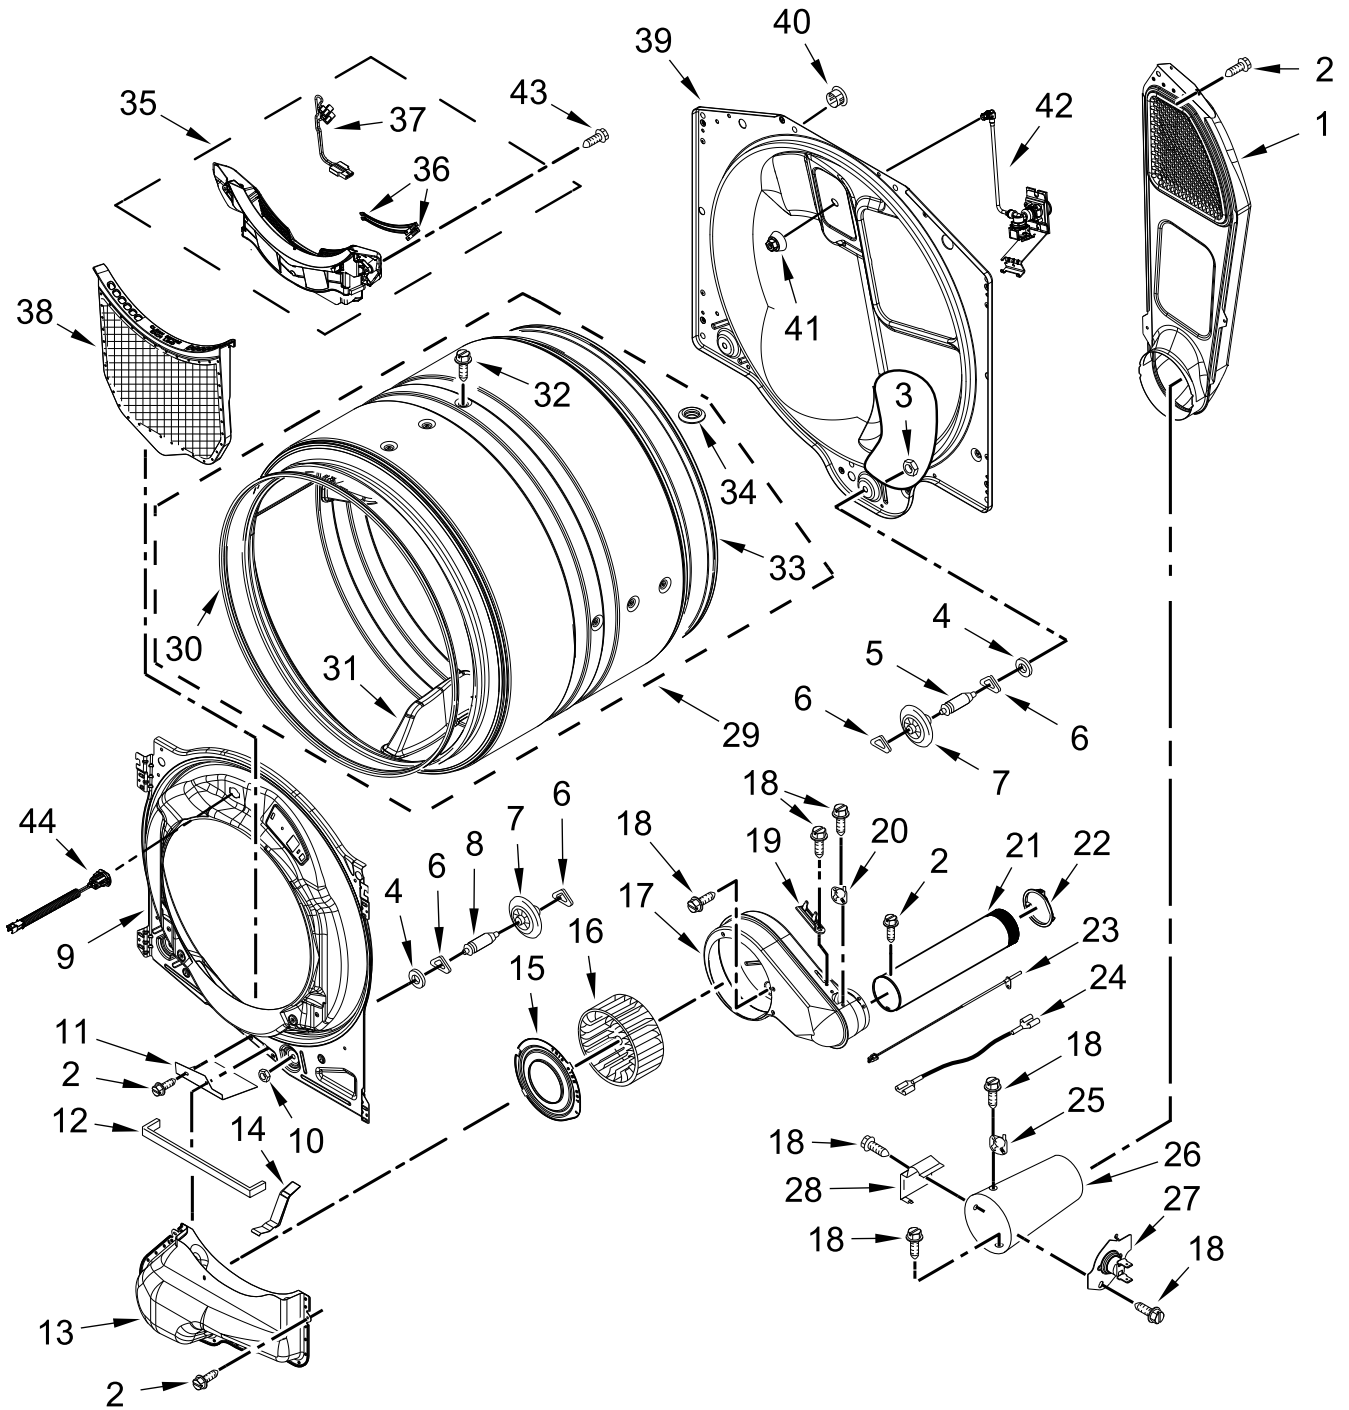

BULKHEAD PARTS

BULKHEAD PARTS

<u>Illus. No.</u>	<u>Part No.</u>	<u>Description</u>	<u>Illus. No.</u>	<u>Part No.</u>	<u>Description</u>	<u>Illus. No.</u>	<u>Part No.</u>	<u>Description</u>
1	W10293765	Assembly, Air Duct	15	W11655534	Assembly, Collar (Includes Seal)	30	W10521122	Seal, Drum Front
2	3390647	Screw	16	697772	Wheel, Blower	31	W10416098	Baffle, Drum
3	W10001120	Nut, Hex (Left Hand Thread)	17	W10211911	Housing, Blower	32	W10219342	Screw
4	3387459	Washer	18	693995	Screw	33	W10521118	Seal, Drum
5	W10359271	Shaft, Drum Roller - Right Hand Thread	19	W10693363	Fuse, Thermal (91C)	34	W10665050	Cap, Plug
6	W10512946	Washer, Tri Ring	20	8577274	Thermistor	35	W10672683	Assembly, Outlet Grill and Housing
7	W10314171	Roller, Support	21	W10342188	Exhaust Pipe	36	3387223	Sensor, Electrode
8	W10359272	Shaft, Drum Roller - Left Hand Thread	22	W10344699	Collar, Duct	37	W10298258	Harness, Sensor
9	W10673491	Bulkhead, Front	23	W10623852	Thermistor, Gas Inlet	38	W11670099	Screen, Lint
10	3934666	Nut, Hex	24	W11669768	Jumper, Harness HMI (Board to Board)	39	W11209933	Bulkhead, Rear
11	W11257251	Shield, Blower	25	3391912	Thermostat, Hi Limit	40	8529007	Plug, Rear Bulkhead
12	W10211950	Seal, Housing Outlet	26	8573824	Funnel, Burner	41	W11100488	Nozzle, Cap
13	W10211896	Assembly, Lint Duct	27	8573713	Cut-Off, Thermal	42	W11157054	Valve and Hose Assembly
14	W10414388	Clip, Lint Duct	28	338906	Sensor, Radiant	43	3387230	Screw
			29	W10381481	Assembly, Drum (Complete)	44	W11203983	Assembly, Drum Light