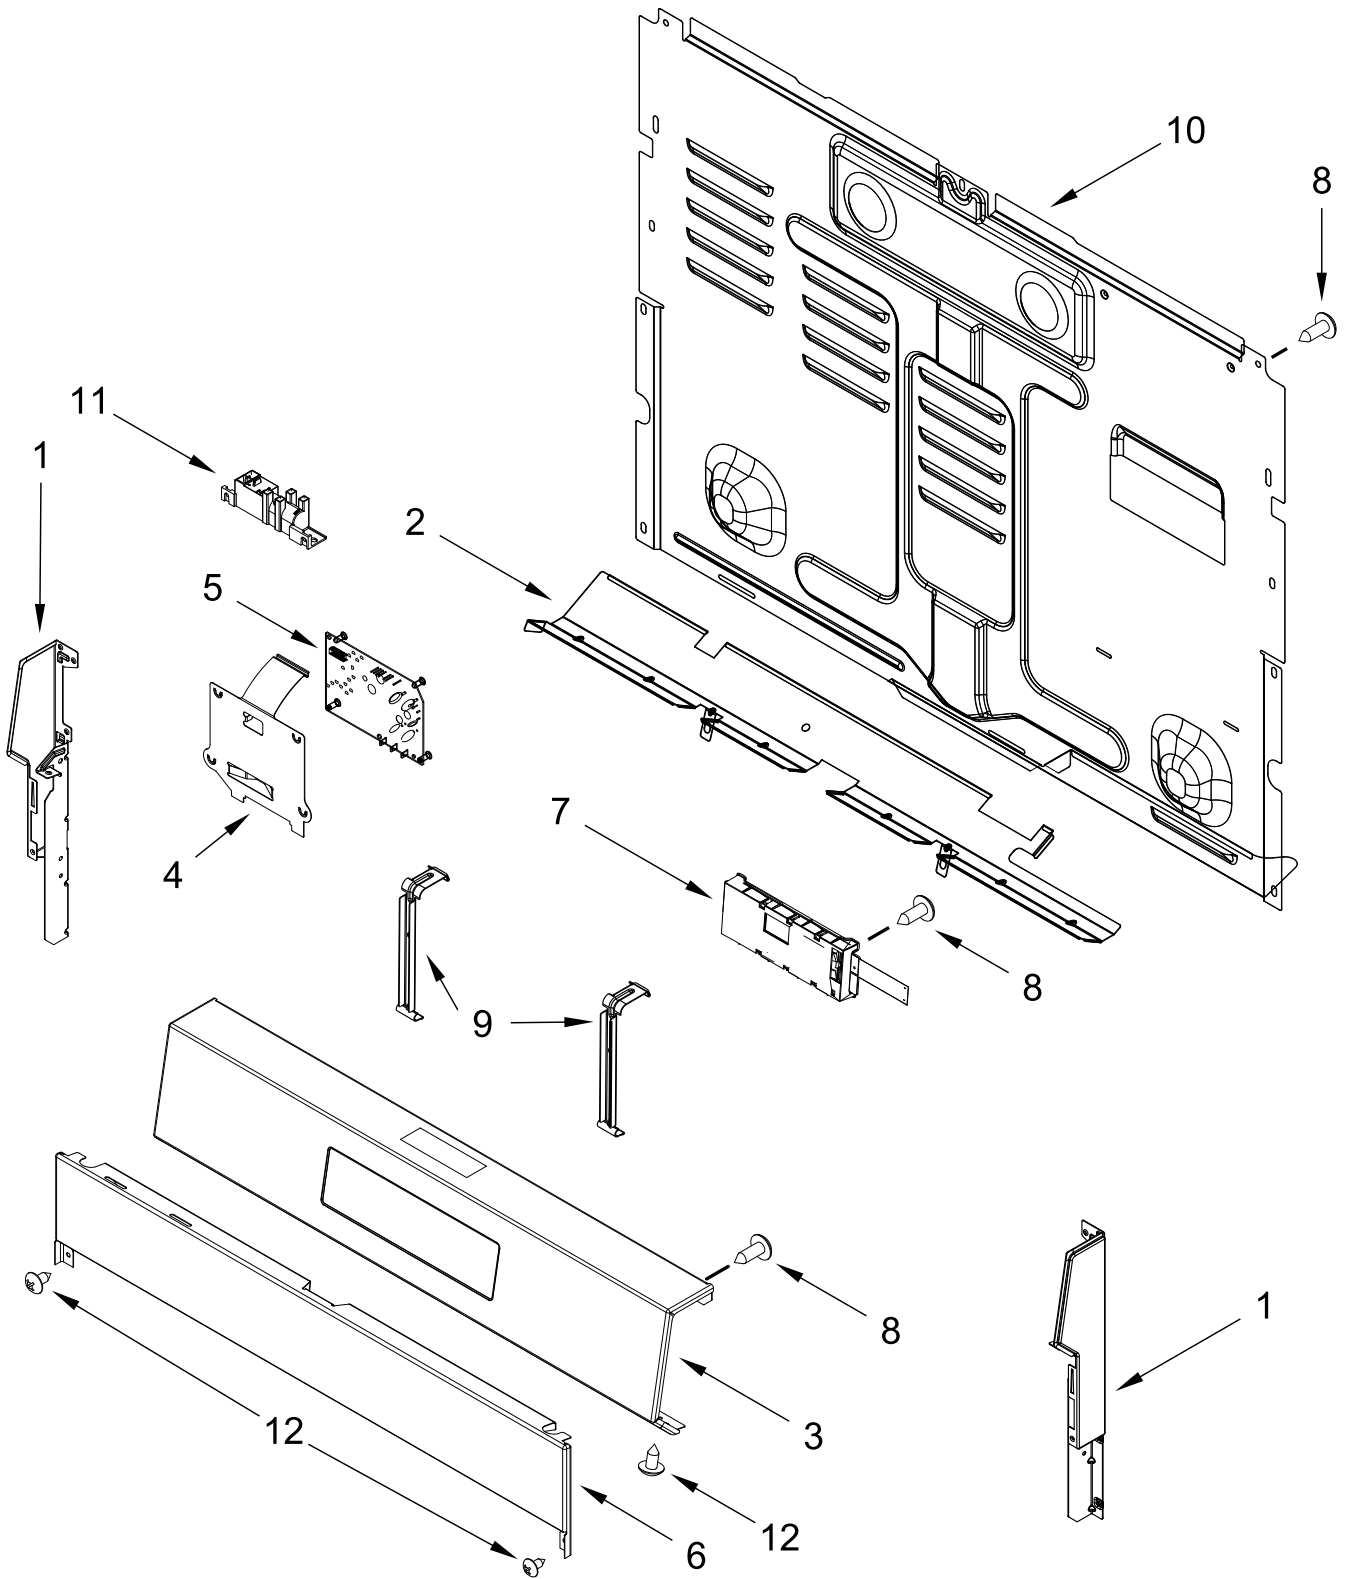

CONTROL PANEL PARTS

CONTROL PANEL PARTS

<u>Illus.</u> <u>No.</u>	<u>Part No.</u>	<u>Description</u>	<u>Illus.</u> <u>No.</u>	<u>Part No.</u>	<u>Description</u>	<u>Illus.</u> <u>No.</u>	<u>Part No.</u>	<u>Description</u>
1		Endcap	6		Lower, Panel	11	W11350452	Spark Module
	W11625424	Stainless (Left)		W11625438	Stainless	12	3196169	Screw
	W11625421	Stainless (Right)	7		Control, Electronic (LCX)			
2	W11736649	Shield, Heat		W11637095	Black			
3		Panel, Control		8 3196178	Screw			
	W11730199	Stainless	9	W11371599	Bracket, Control			
4	W11736648	Bracket, Mounting (DSI)	10	W11393670	Cover, Back			
5	W10818365	Module, Spark DSI