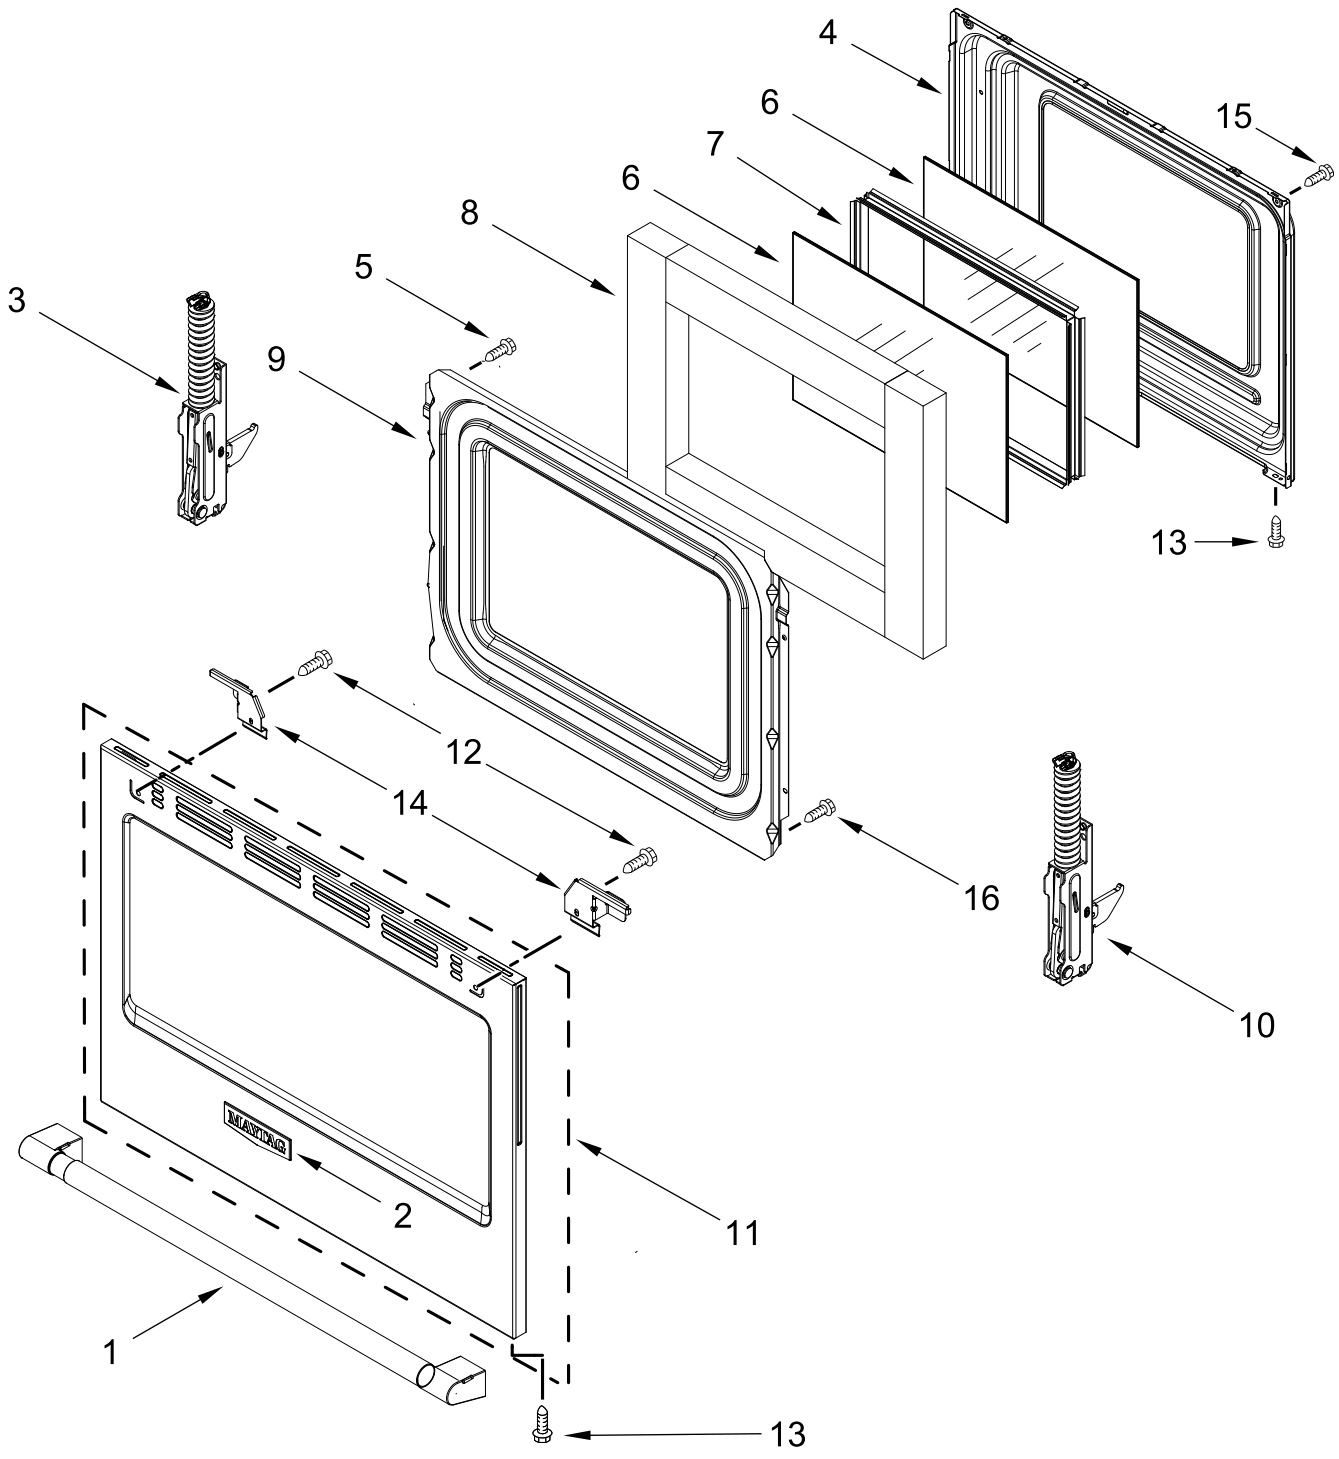

DOOR PARTS

DOOR PARTS

<u>Illus. No.</u>	<u>Part No.</u>	<u>Description</u>
1		Handle, Door
	W11495825	Stainless
2	W11628148	Badge
3	W10388635	Hinge, Door (Active)
4	9761344	Liner, Door
5	W10031790	Screw
6	9758162	Glass, Inner
7	W10316950	Frame, Glass

<u>Illus. No.</u>	<u>Part No.</u>	<u>Description</u>
8	W10278991	Insulation, Door Strip
9	W11380222	Retainer, Insulation
10	W10440013	Hinge, Door (Active)
11		Glass, Outer Door
	W11631954	Stainless (Includes Badge)
12	3196154	Screw

<u>Illus. No.</u>	<u>Part No.</u>	<u>Description</u>
13	W10327235	Screw
14	W11157607	Bracket, Handle Mount (Left)
	W11417442	Bracket, Handle Mount (Right)
15	W10200660	Screw
16	W10031780	Screw