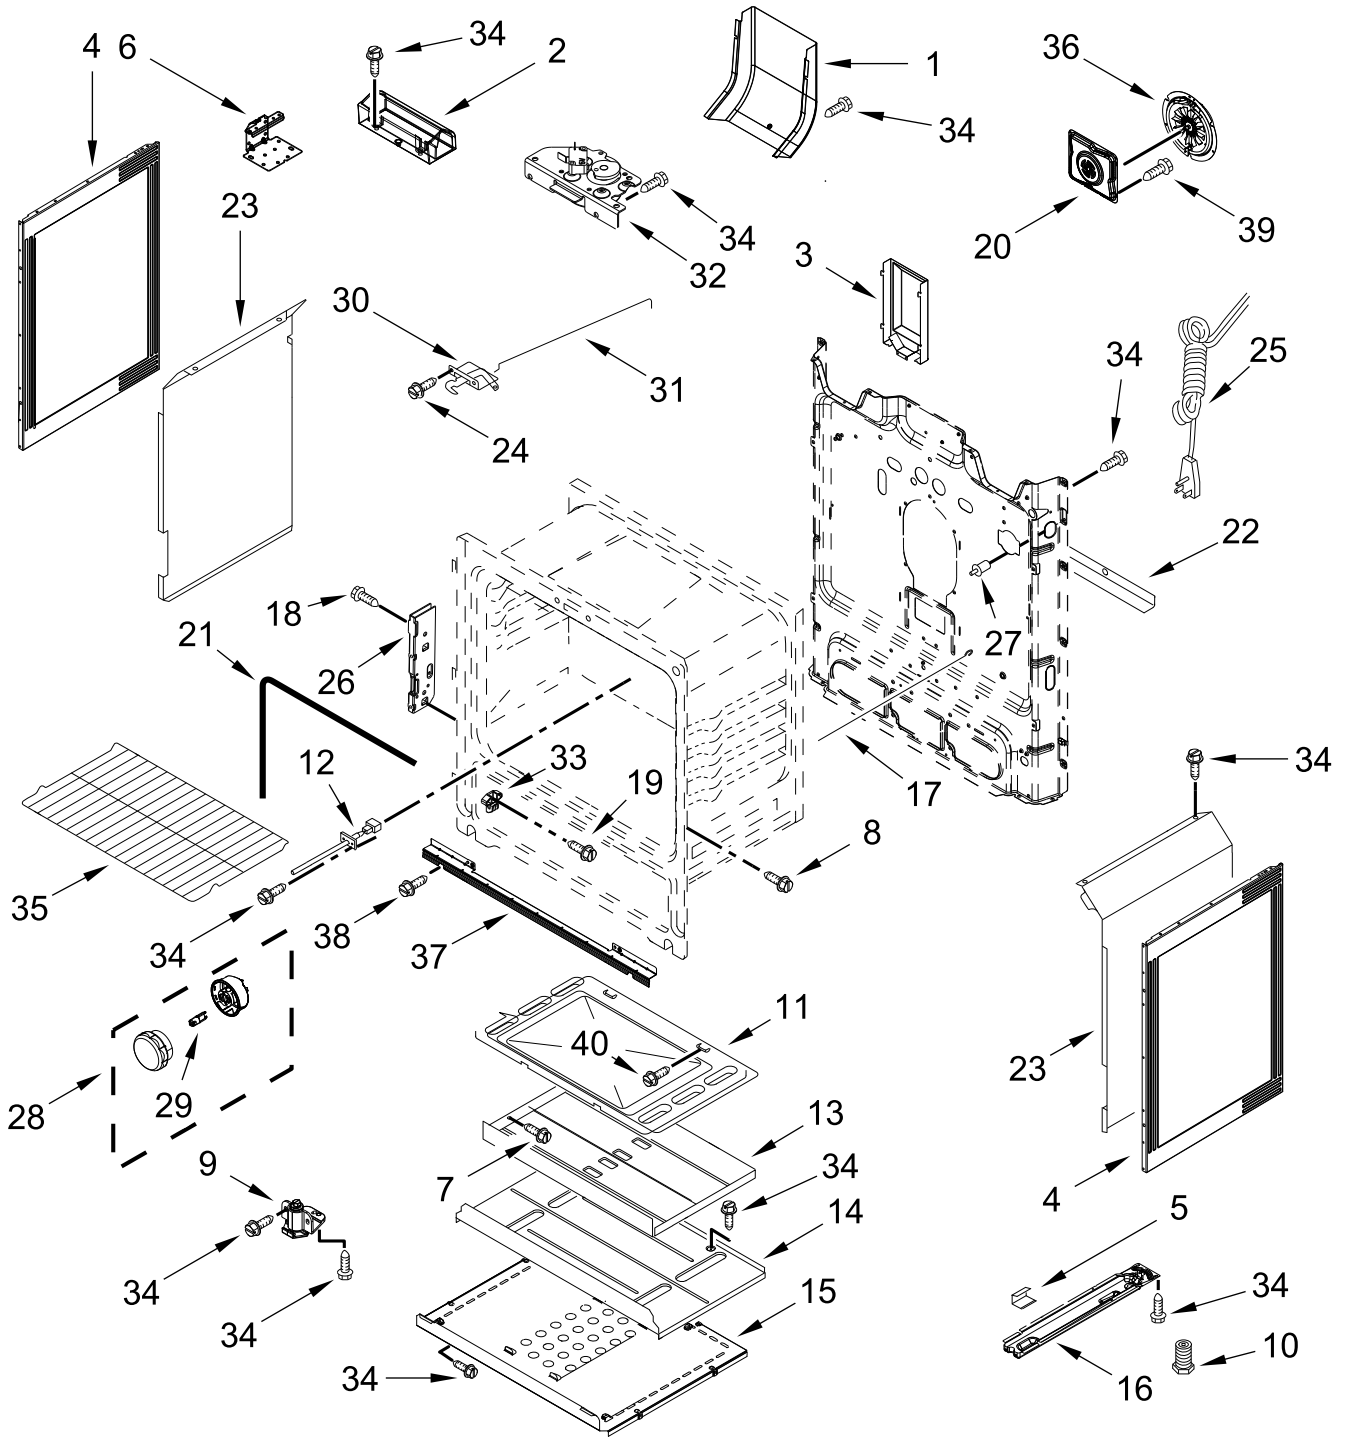

CHASSIS PARTS

CHASSIS PARTS

<u>Illus. No.</u>	<u>Part No.</u>	<u>Description</u>	<u>Illus. No.</u>	<u>Part No.</u>	<u>Description</u>	<u>Illus. No.</u>	<u>Part No.</u>	<u>Description</u>
1	W11366110	Box, Flue	17	9757239	Rod, Door Switch	32	W10107820	Rear Door Latch Assembly
2	W11279866	Shield, Flue	18	W10031780	Screw	33	W10674705	Glide, Drawer Front
3	W10158780	Cover, Rear Fan	19	3400080	Screw	34	3196178	Screw
4		Panel, Side	20	W11373155	Cover, Conv Fan	35	W11173792	Rack, Oven
	W11445467	Black	21	W11491751	Seal, Door	36	W11353930	Fan, Convection
5	W10137382	Clip, Panel	22	W10435470	Brace, Main Back	37	W11464547	Bracket, Front Frame
6	W11287215	Bracket, Manifold	23	W11379353	Retainer, Insulation (Left)	38	W10516115	Screw
7	W10362924	Screw		W11379943	Retainer, Insulation (Right)	39	3196169	Screw
8	3196560	Screw	24	3196560	Screw	40	W10379120	Screw
9	W10341186	Front Foot Assembly	25	W11661976	Cord, Power			FOLLOWING PARTS NOT ILLUSTRATED
10	W10058460	Foot, Leveling	26	W10289077	Receiver, Hinge	W10818362		Insulation, Wrap
11	W11602073	Bottom, Oven	27	W11511828	Switch, Door	W11407376		Insulation, Back
12	W10586204	Sensor	28	W11634772	Light Assembly			
13	8053967	Baffle, Burner Oven	29	W10571723	Bulb, Halogen 40 Watts			
14	8053969	Shield, Heat	30	9761013	Front Door Latch Assembly			
15	W11640074	Shield, Lower	31	W10078370	Rod, Push Latch			
16	W10390008	Base Rail Assembly (Left)						
	W10390007	Base Rail Assembly (Right)