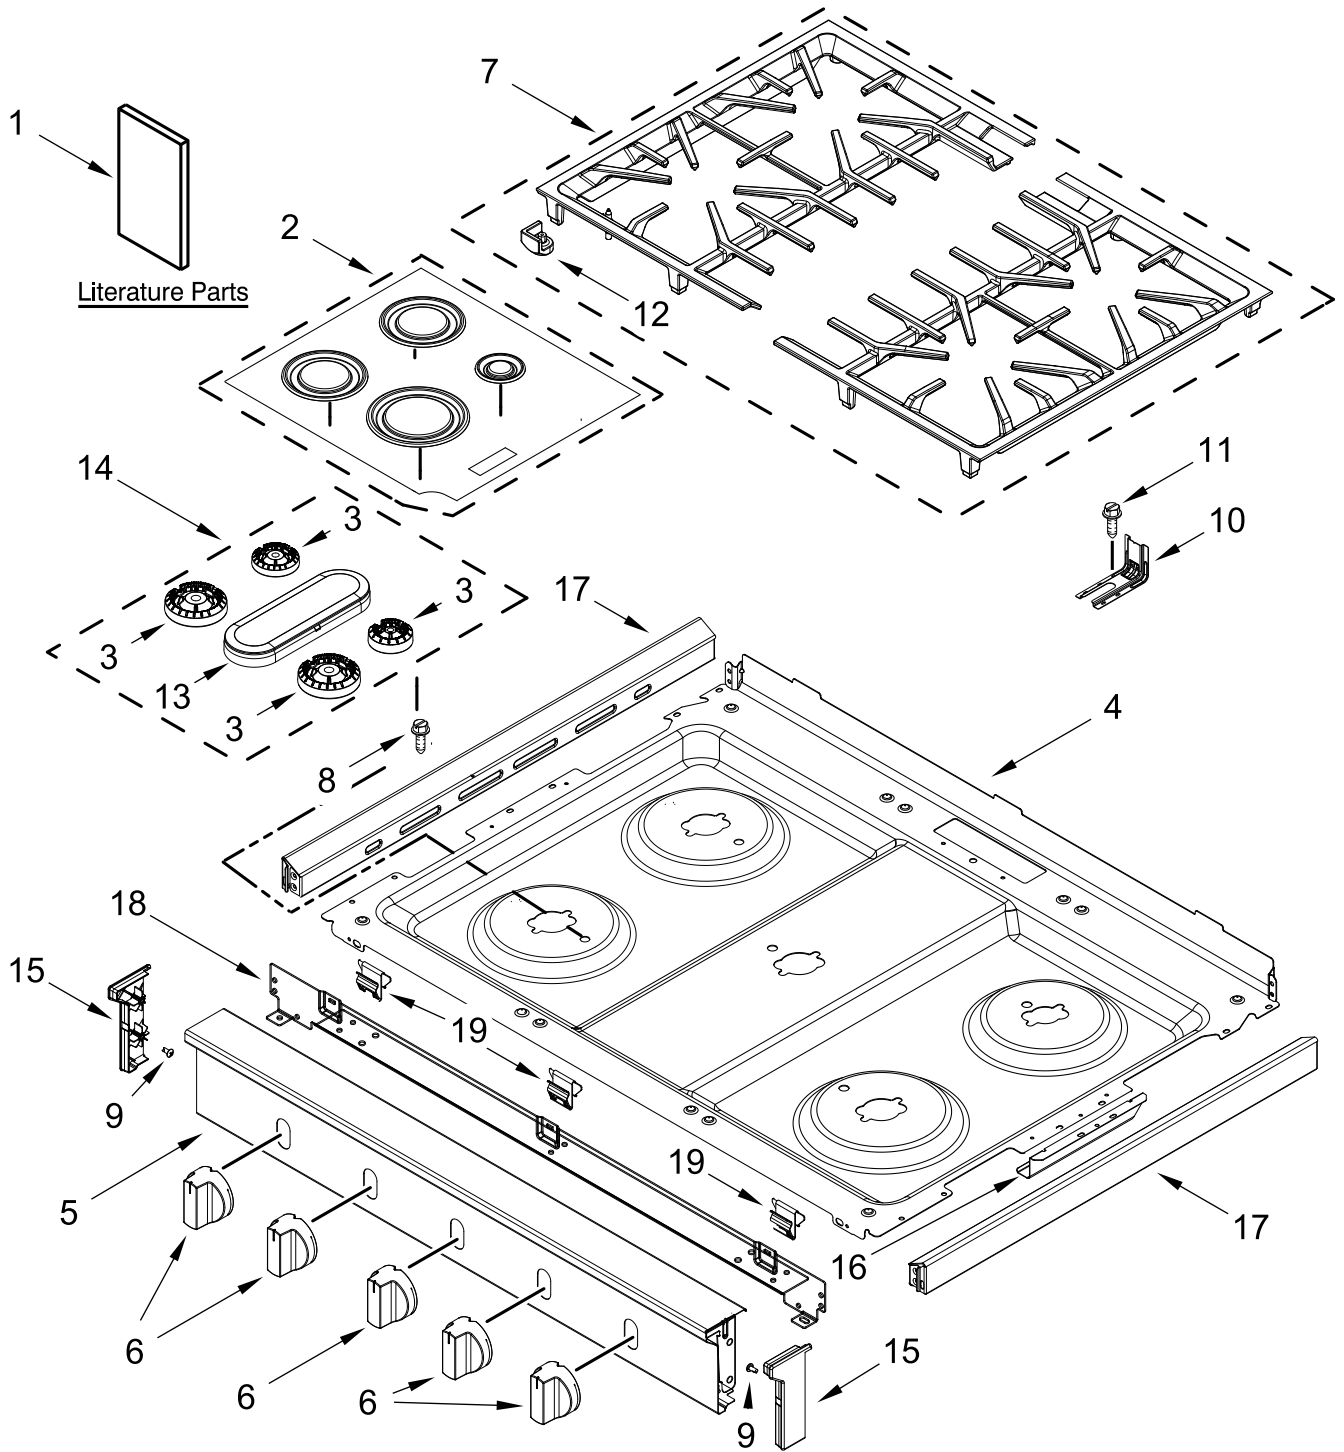

GAS RANGE

MODELS:

MFGS6030RZ0 (Stainless)

COOKTOP PARTS

COOKTOP PARTS

<u>Illus. No.</u>	<u>Part No.</u>	<u>Description</u>	<u>Illus. No.</u>	<u>Part No.</u>	<u>Description</u>	<u>Illus. No.</u>	<u>Part No.</u>	<u>Description</u>
1		Literature Parts	7		Grate Kit	19	W11637551	Spring, Clip
	W11641830	Quick Start Guide		W11601432	Black (Set of 2)			FOLLOWING PARTS NOT ILLUSTRATED
	W11642080	Owners Manual	8	W10673618	Screw			
	W11639172	Tech Sheet	9	9780274	Screw		W11374168	Harness, Main
2		Burner Cap Kit	10	W11379945	Bracket, Anti-Tip		3196173	Screw
	W11636608	Black (Set of 4)	11	7101P485-60	Screw, Anti-Tip Kit		W11448086	Harness, Bake and Broil
3	W11352019	Spreader, Flame (Left Front and Right Rear)	12	W11672010	Grate, Bumper		3196520	Clip, Wire
	W11352021	Spreader, Flame (Left Rear)	13	W11357363	Oval Burner Assembly		313438	Clip, Harness
	W11352018	Spreader, Flame (Right Front)	14	W11635708	Burner Kit		3196896	Clip, Wire
4		Cooktop	15		Panel, Manifold End Cap			
	W11279786	Black		W11351704	Stainless (Left)			
5		Panel, Manifold		W11351707	Stainless (Right)			
	W11412239	Black	16	W11366598	Bracket, Spark Module			
6		Knob, Control	17	W11736695	Cooktop, Frame			
	W11584000	Stainless	18		Bracket, Front Cooktop			
				W11736687	Black			

CONTROL PANEL PARTS

CONTROL PANEL PARTS

<u>Illus.</u> <u>No.</u>	<u>Part No.</u>	<u>Description</u>	<u>Illus.</u> <u>No.</u>	<u>Part No.</u>	<u>Description</u>	<u>Illus.</u> <u>No.</u>	<u>Part No.</u>	<u>Description</u>
1		Endcap	6		Lower, Panel	11	W11350452	Spark Module
	W11625424	Stainless (Left)		W11625438	Stainless	12	3196169	Screw
	W11625421	Stainless (Right)	7		Control, Electronic (LCX)			
2	W11736649	Shield, Heat		W11637095	Black			
3		Panel, Control		8 3196178	Screw			
	W11730199	Stainless	9	W11371599	Bracket, Control			
4	W11736648	Bracket, Mounting (DSI)	10	W11393670	Cover, Back			
5	W10818365	Module, Spark DSI						