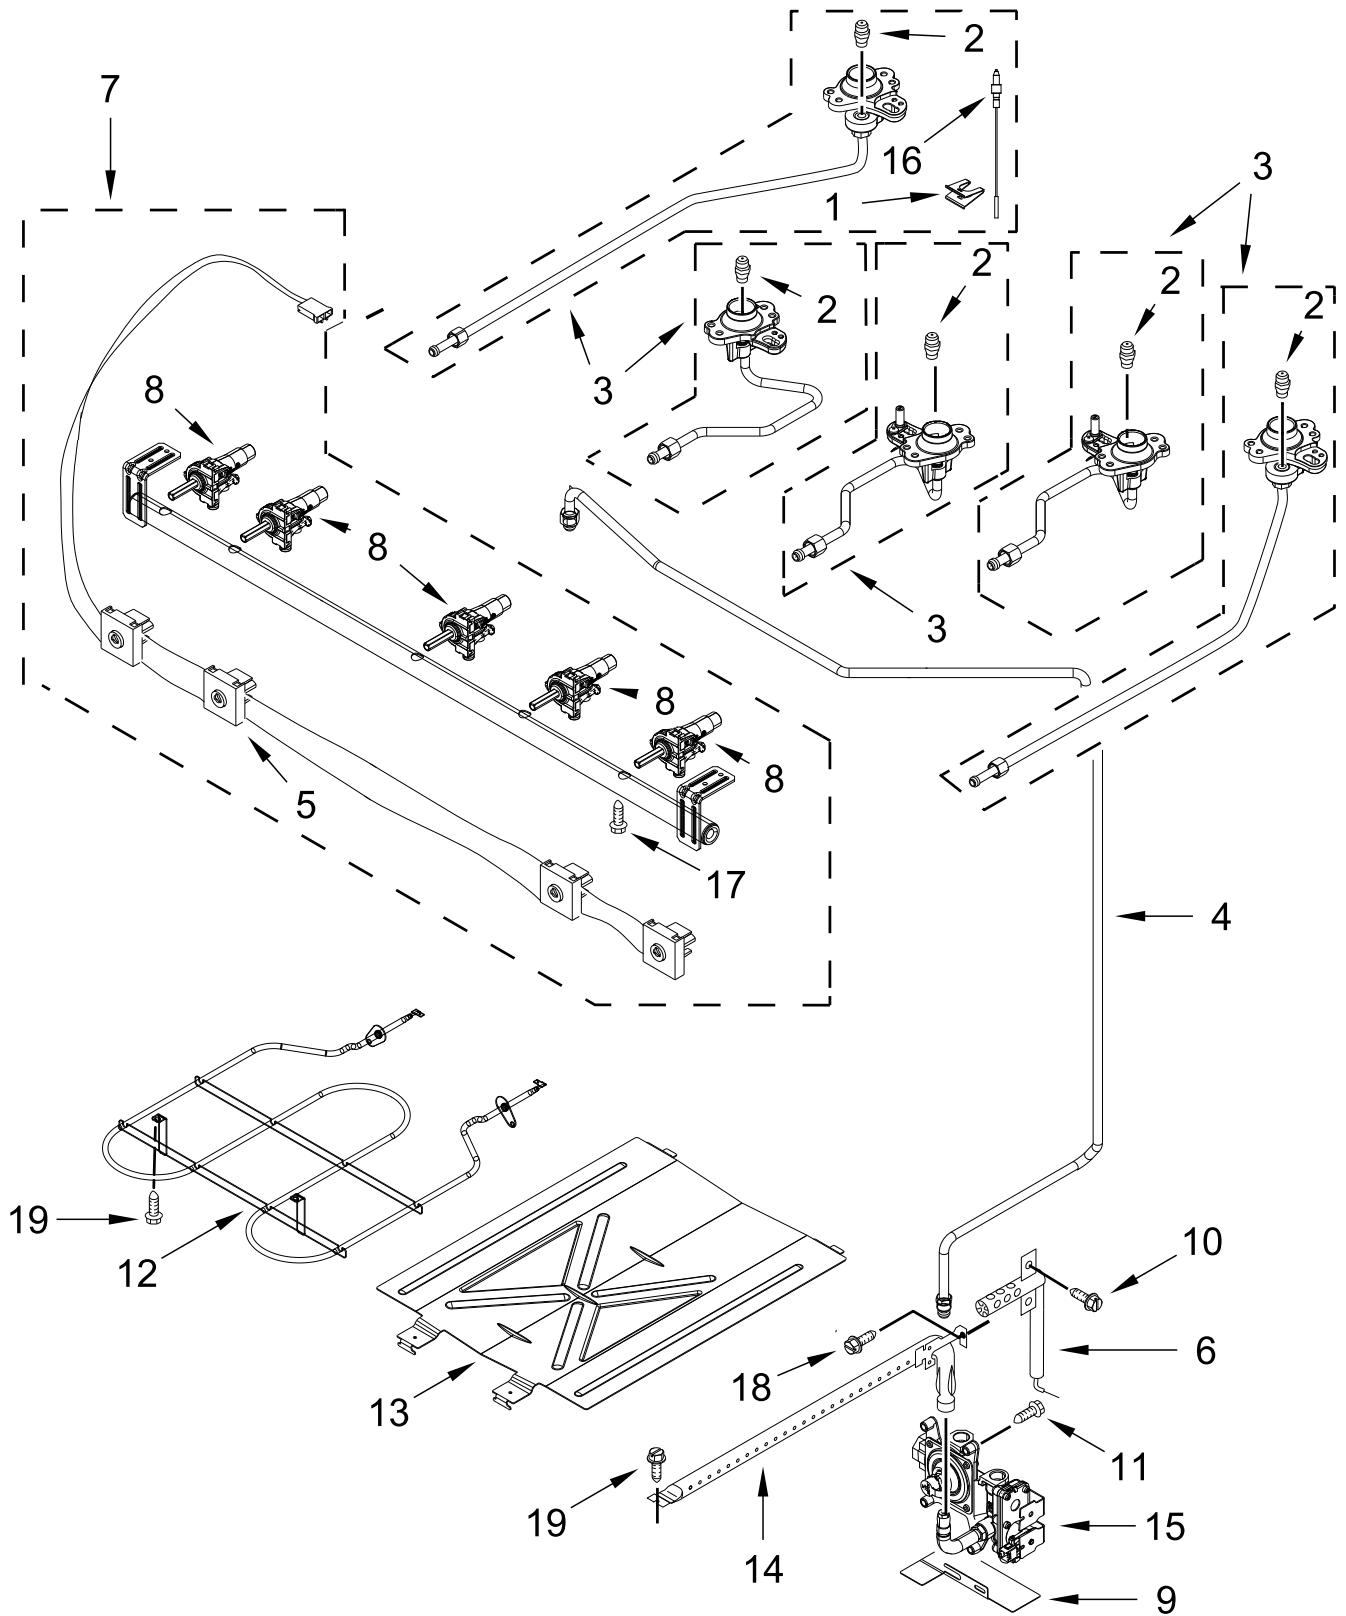

CONTROL PANEL PARTS

<u>Illus.</u> <u>No.</u>	<u>Part No.</u>	<u>Description</u>	<u>Illus.</u> <u>No.</u>	<u>Part No.</u>	<u>Description</u>	<u>Illus.</u> <u>No.</u>	<u>Part No.</u>	<u>Description</u>
1		Endcap	6		Lower, Panel	11	W11350452	Spark Module
	W11625424	Stainless (Left)		W11625438	Stainless	12	3196169	Screw
	W11625421	Stainless (Right)	7		Control, Electronic (LCX)			
2	W11736649	Shield, Heat		W11637095	Black			
3		Panel, Control		8 3196178	Screw			
	W11730199	Stainless	9	W11371599	Bracket, Control			
4	W11736648	Bracket, Mounting (DSI)	10	W11393670	Cover, Back			
5	W10818365	Module, Spark DSI						

MANIFOLD PARTS