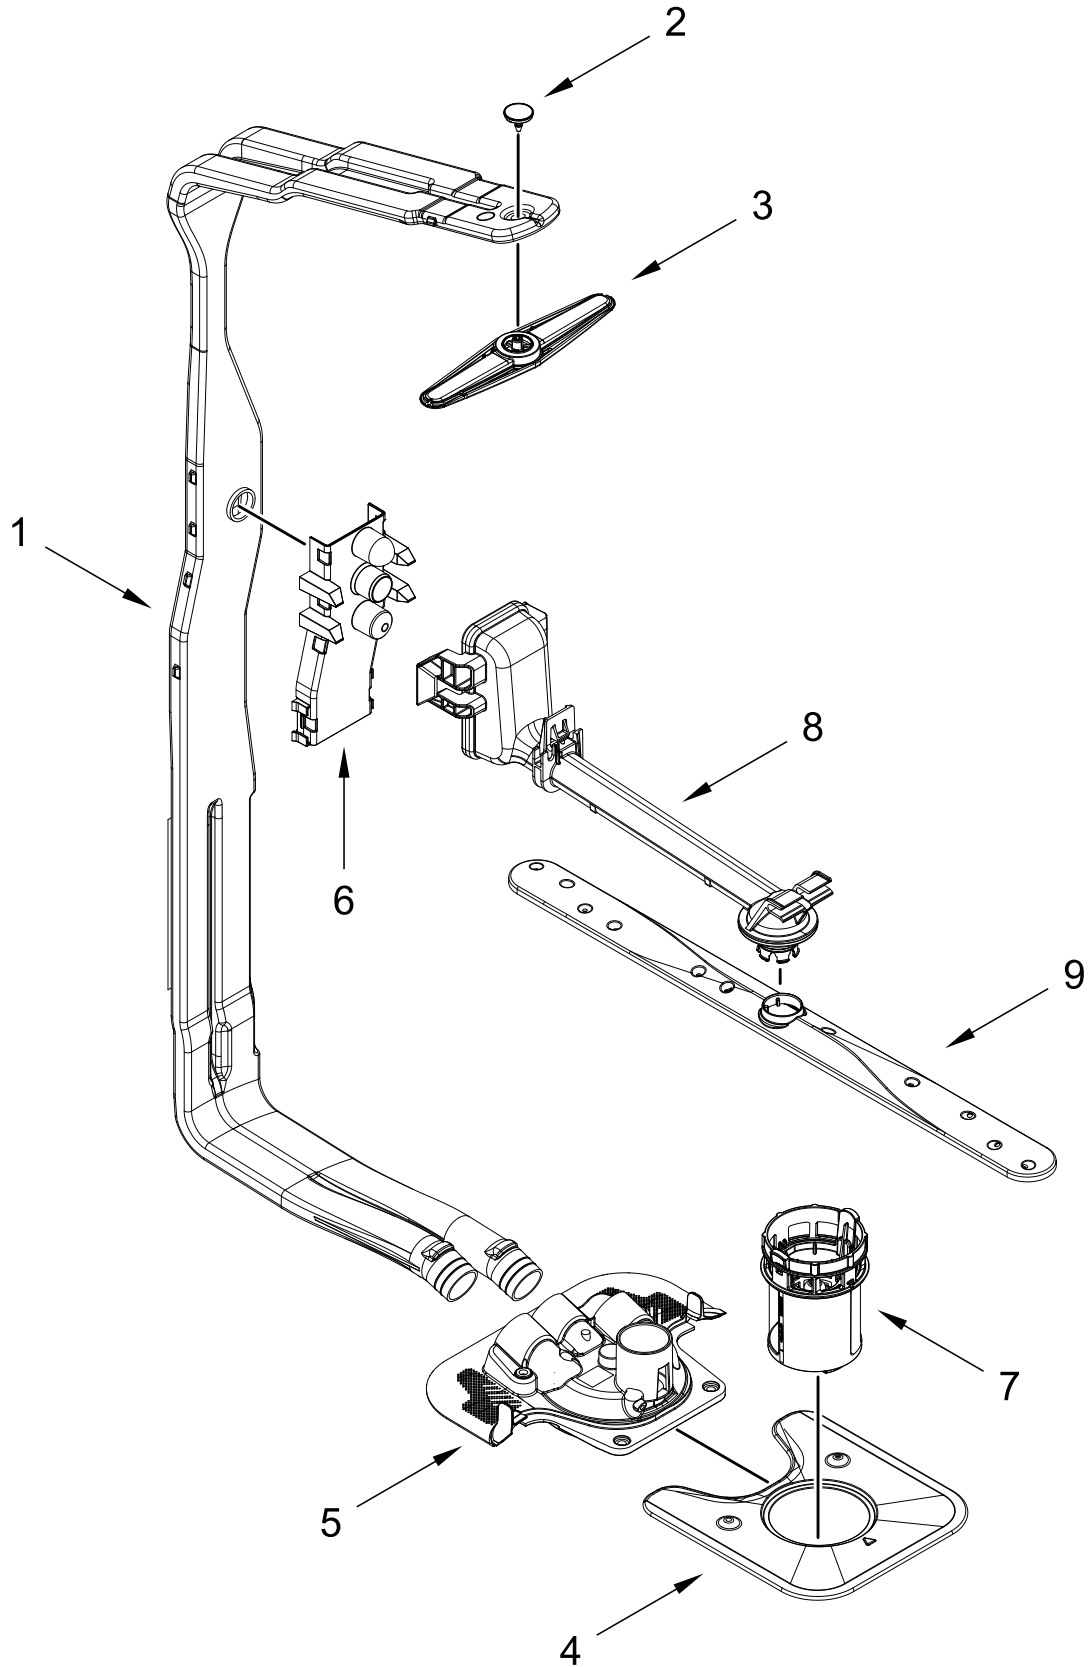

UPPER WASH AND RINSE PARTS

UPPER WASH AND RINSE PARTS

<u>Illus.</u> <u>No.</u>	<u>Part No.</u>	<u>Description</u>	<u>Illus.</u> <u>No.</u>	<u>Part No.</u>	<u>Description</u>	<u>Illus.</u> <u>No.</u>	<u>Part No.</u>	<u>Description</u>
1	W11507999	Feed Tube Assembly	5	W11128231	Cover, Diverter	8	W11043452	Manifold
2	W11039888	Retainer	6	W10892836	Retainer, Docking (2nd Level)	9	W11043437	Sprayarm, Upper
3	W11039869	Sprayarm, Third Level	7	W10891533	Filter			
4	W10891539	Screen