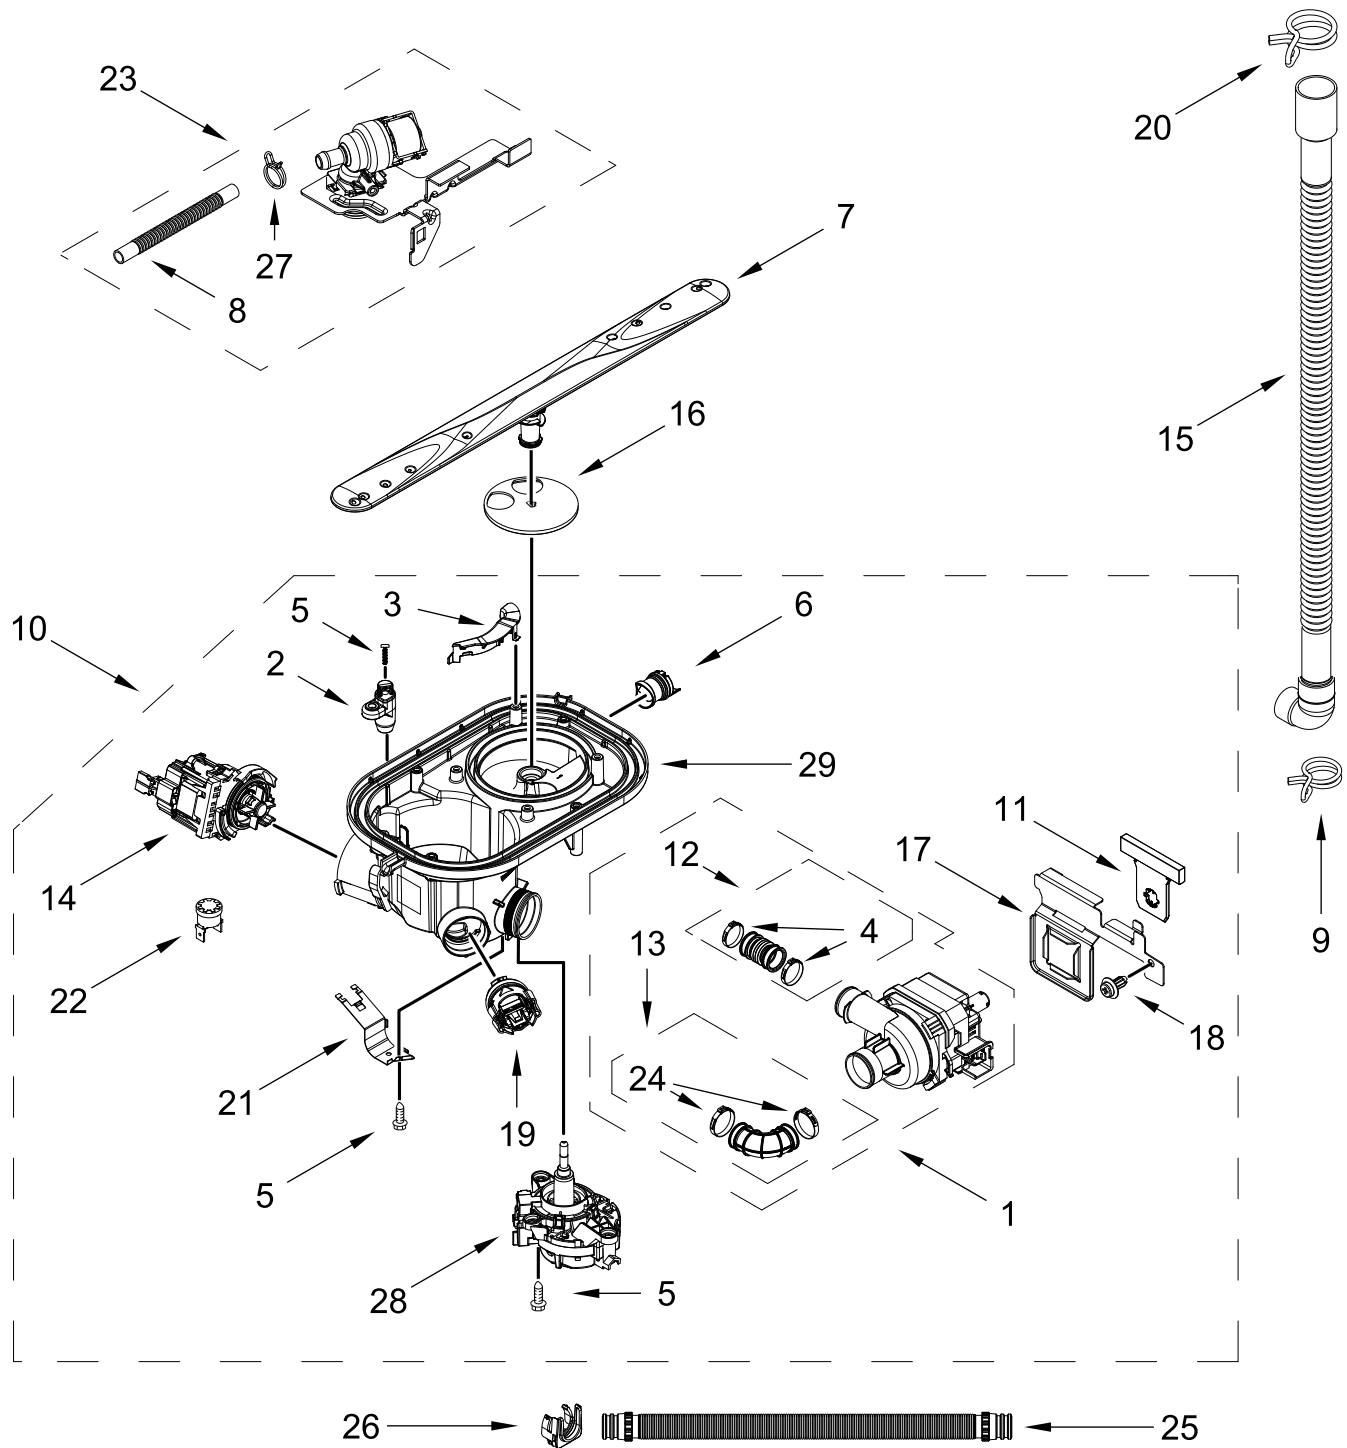

PUMP, WASHARM AND MOTOR PARTS

PUMP, WASHARM AND MOTOR PARTS

<u>Illus. No.</u>	<u>Part No.</u>	<u>Description</u>	<u>Illus. No.</u>	<u>Part No.</u>	<u>Description</u>	<u>Illus. No.</u>	<u>Part No.</u>	<u>Description</u>
1	W11035712	Pump Assembly	11	W11450247	Isolator, Rear Motor	21	W11163419	Bracket, Thermostat
2	W11050773	Drain Vent Assembly	12	W11250985	Hose, Pressure	22	W11193089	Thermostat (Included with Main Wiring Harness)
3	W10891543	Diffuser, Inlet	13	W10900389	Hose, Suction	23	W11025970	Fill Valve Assembly
4	W10466656	Clamp, Hose	14	W11035709	Motor, Drain	24	W11122851	Clamp, Hose
5	9741232	Screw	15	W11131184	Hose, Drain	25	W11036159	Hose
6	W10891547	Check Valve, Drain	16	W11175571	Disc, Diverter	26	W11036143	Clip, Hose
7	W11048456	Wash Arm Assembly	17	W11497568	Bracket, Rear Motor	27	371505	Clamp, Hose
8	W11036287	Hose, Inlet	18	W11418271	Fastener	28		Diverter Valve Motor (Not Serviced)
9	W11236576	Clamp, Hose	19	W11126174	Indicator, Optical Wash	29	W11034554	Sump with Seal
10	W11299377	Motor & Sump Assembly	20	370445	Clamp, Hose