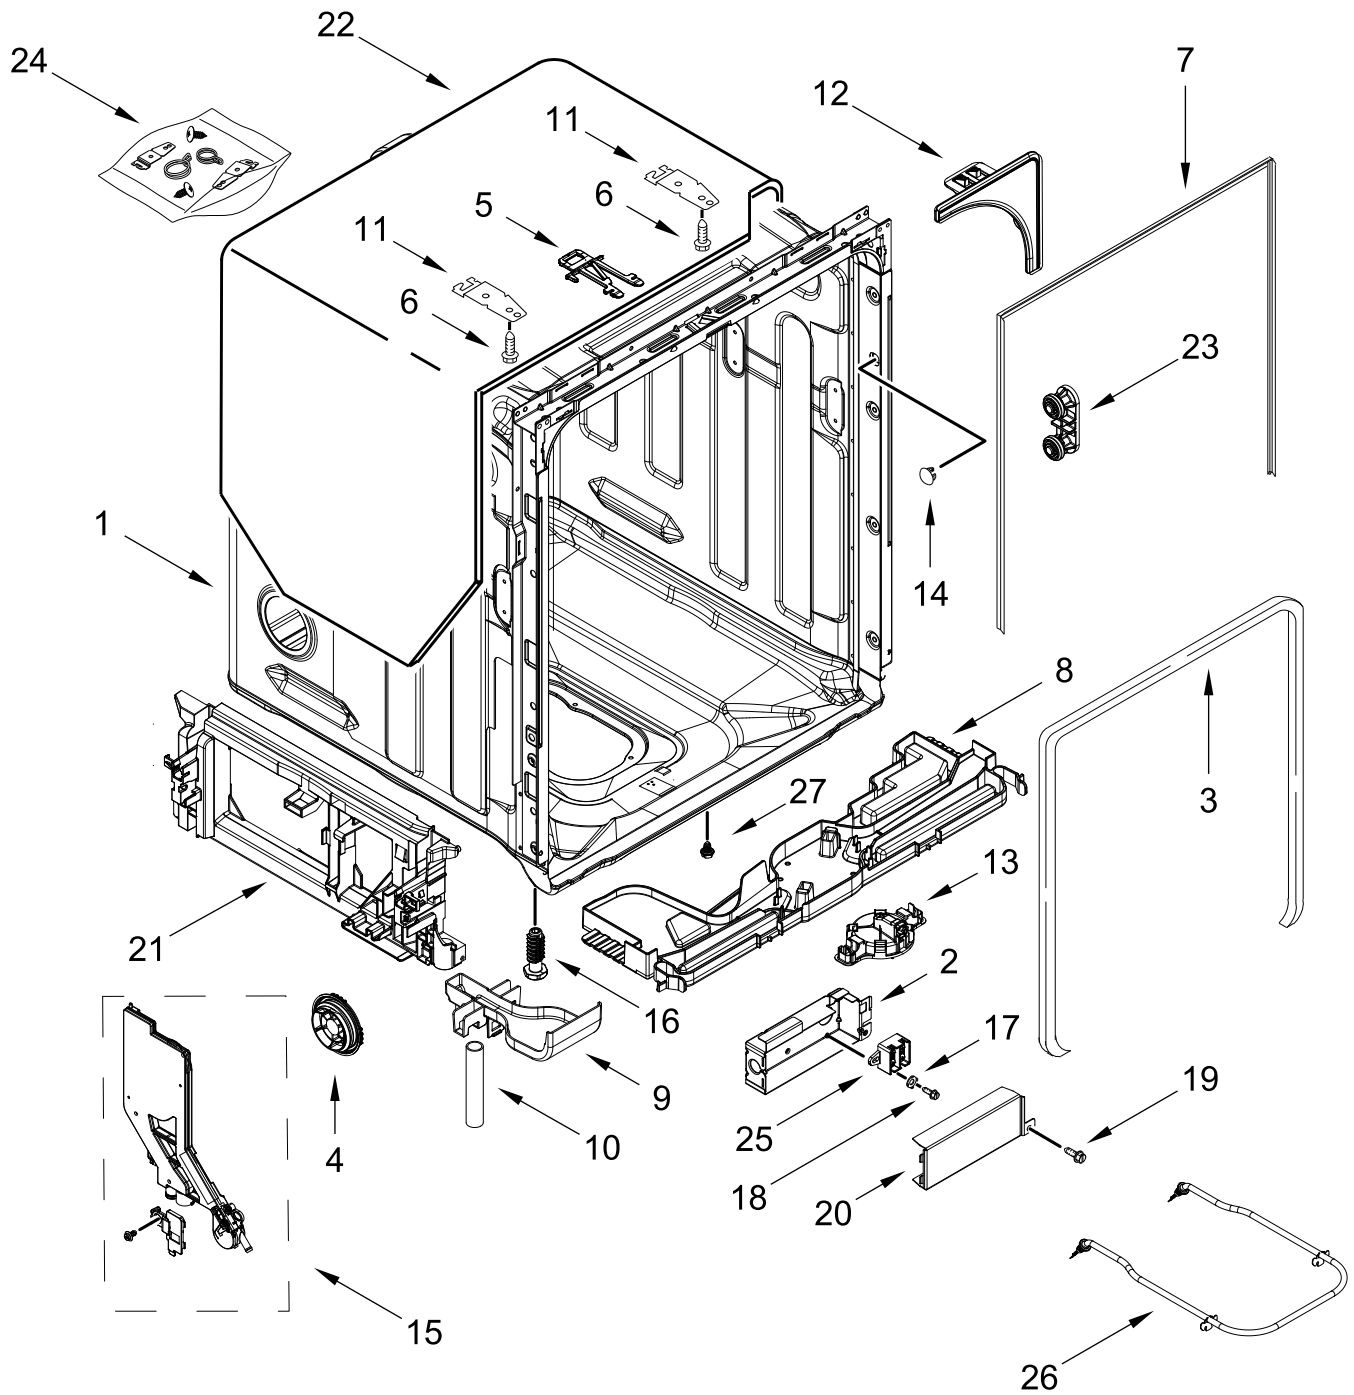

TUB AND FRAME PARTS

TUB AND FRAME PARTS

<u>Illus. No.</u>	<u>Part No.</u>	<u>Description</u>	<u>Illus. No.</u>	<u>Part No.</u>	<u>Description</u>	<u>Illus. No.</u>	<u>Part No.</u>	<u>Description</u>
1	W10920228	Tub Assembly (Includes Gasket)	13	W11255994	Float Switch	23	W11048217	Tub Mount, Upper Rack
2	W11226744	Base, Terminal Box	14	W11184083	Plug, Tub	24	W11362501	Miscellaneous Parts Bag (Contains 2 Screws, 2 Clamps, & 2 Brackets)
3	W11035860	Gasket, Tub	15	W11429970	Water Inlet Assembly			
4	W11429974	Nut, Water Inlet	16	W11455395	Leg, Leveling			
5	W11090487	Strike, Latch	17	3378128	Washer, Pronged Cup			
6	W11296374	Screw	18	3400014	Screw, Grounding	25	W11132441	Terminal Block
7	W11165091	Seal, Cabinet	19	W10277003	Screw	26	W11536143	Heater Element Assembly
8	W11025993	Drip Tray	20	W11226746	Cover, Terminal Box	27	3400892	Screw
9	W11025986	Funnel, Overfill Protection	21		Side Support, Tub			
10	W11025988	Funnel Extension		W10920122	Left Hand			
11	8269145	Bracket, Undercounter		W10920120	Right Hand			
12	W11165093	Cover, Tub Corner	22	W11655286	Shield, Tub Sound