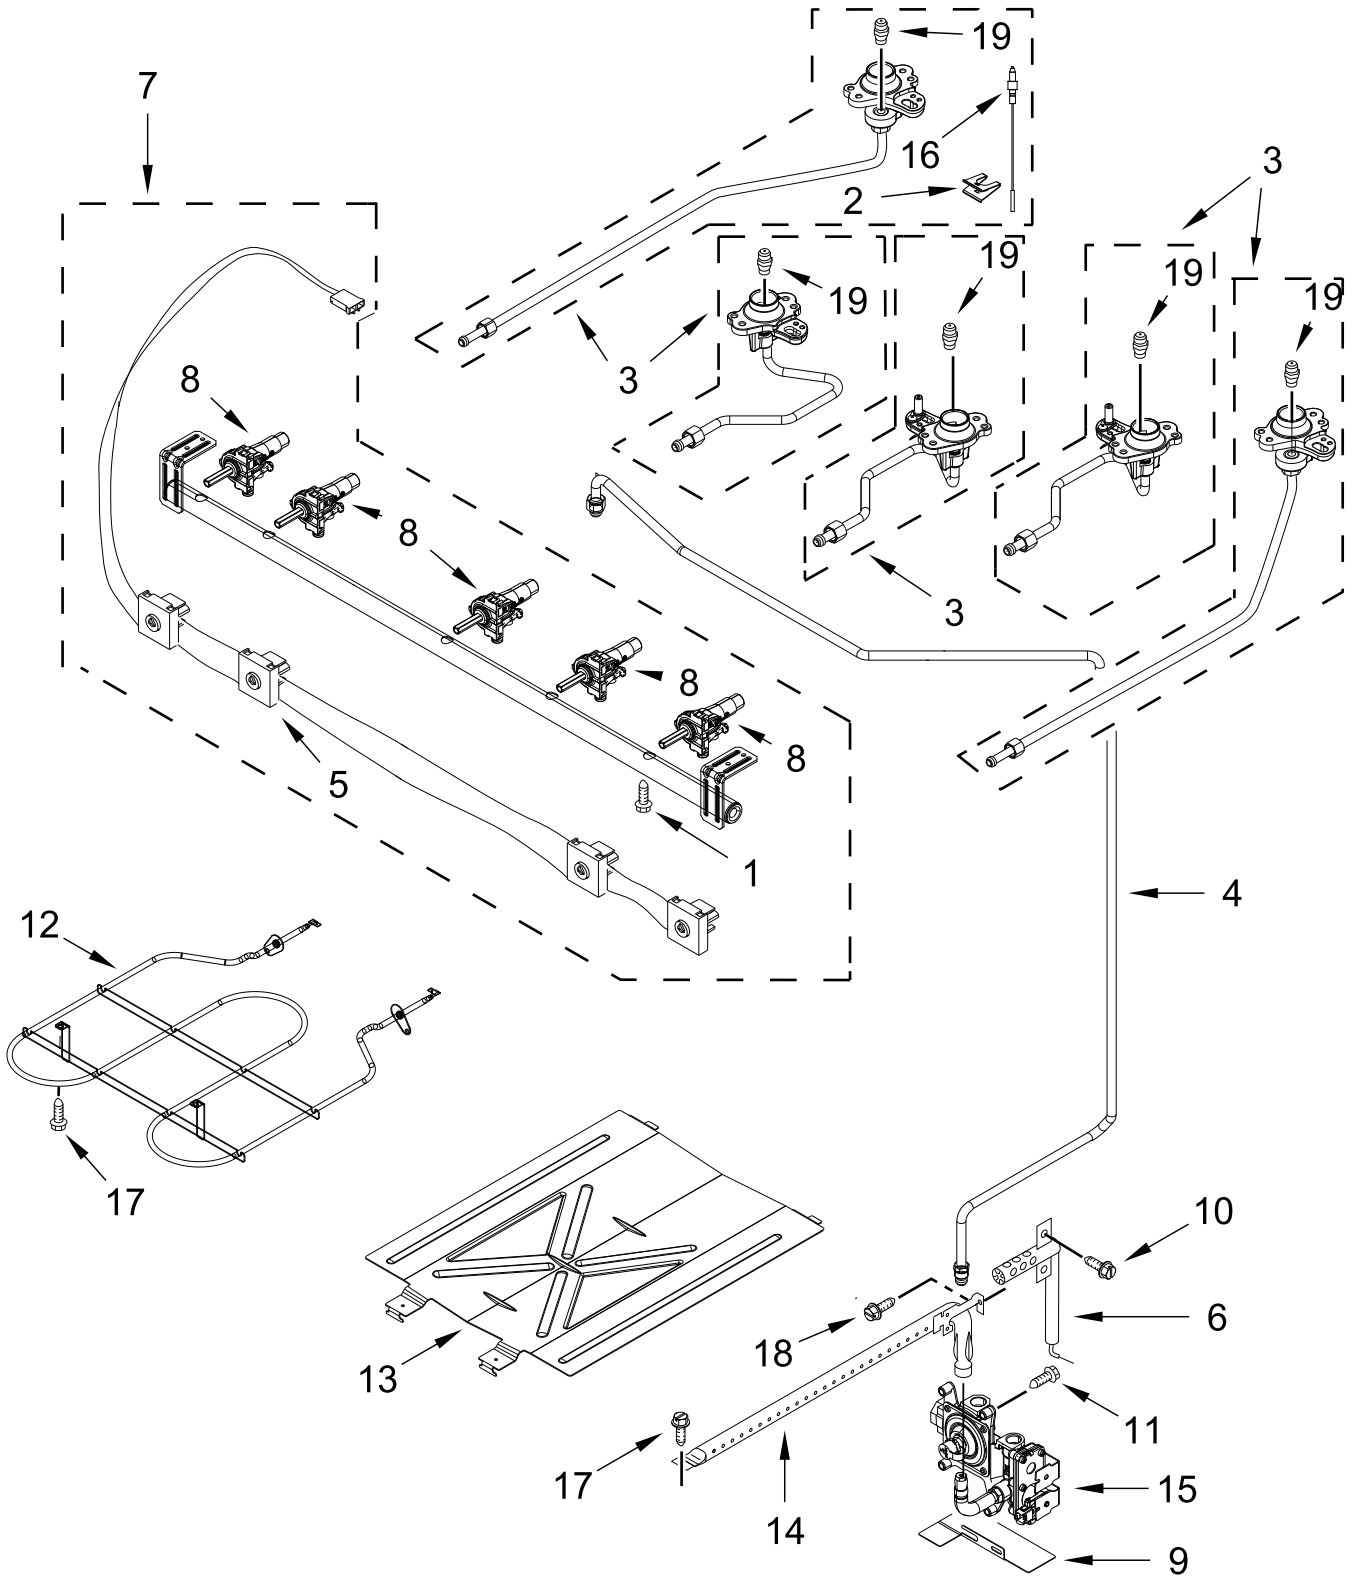

MANIFOLD PARTS