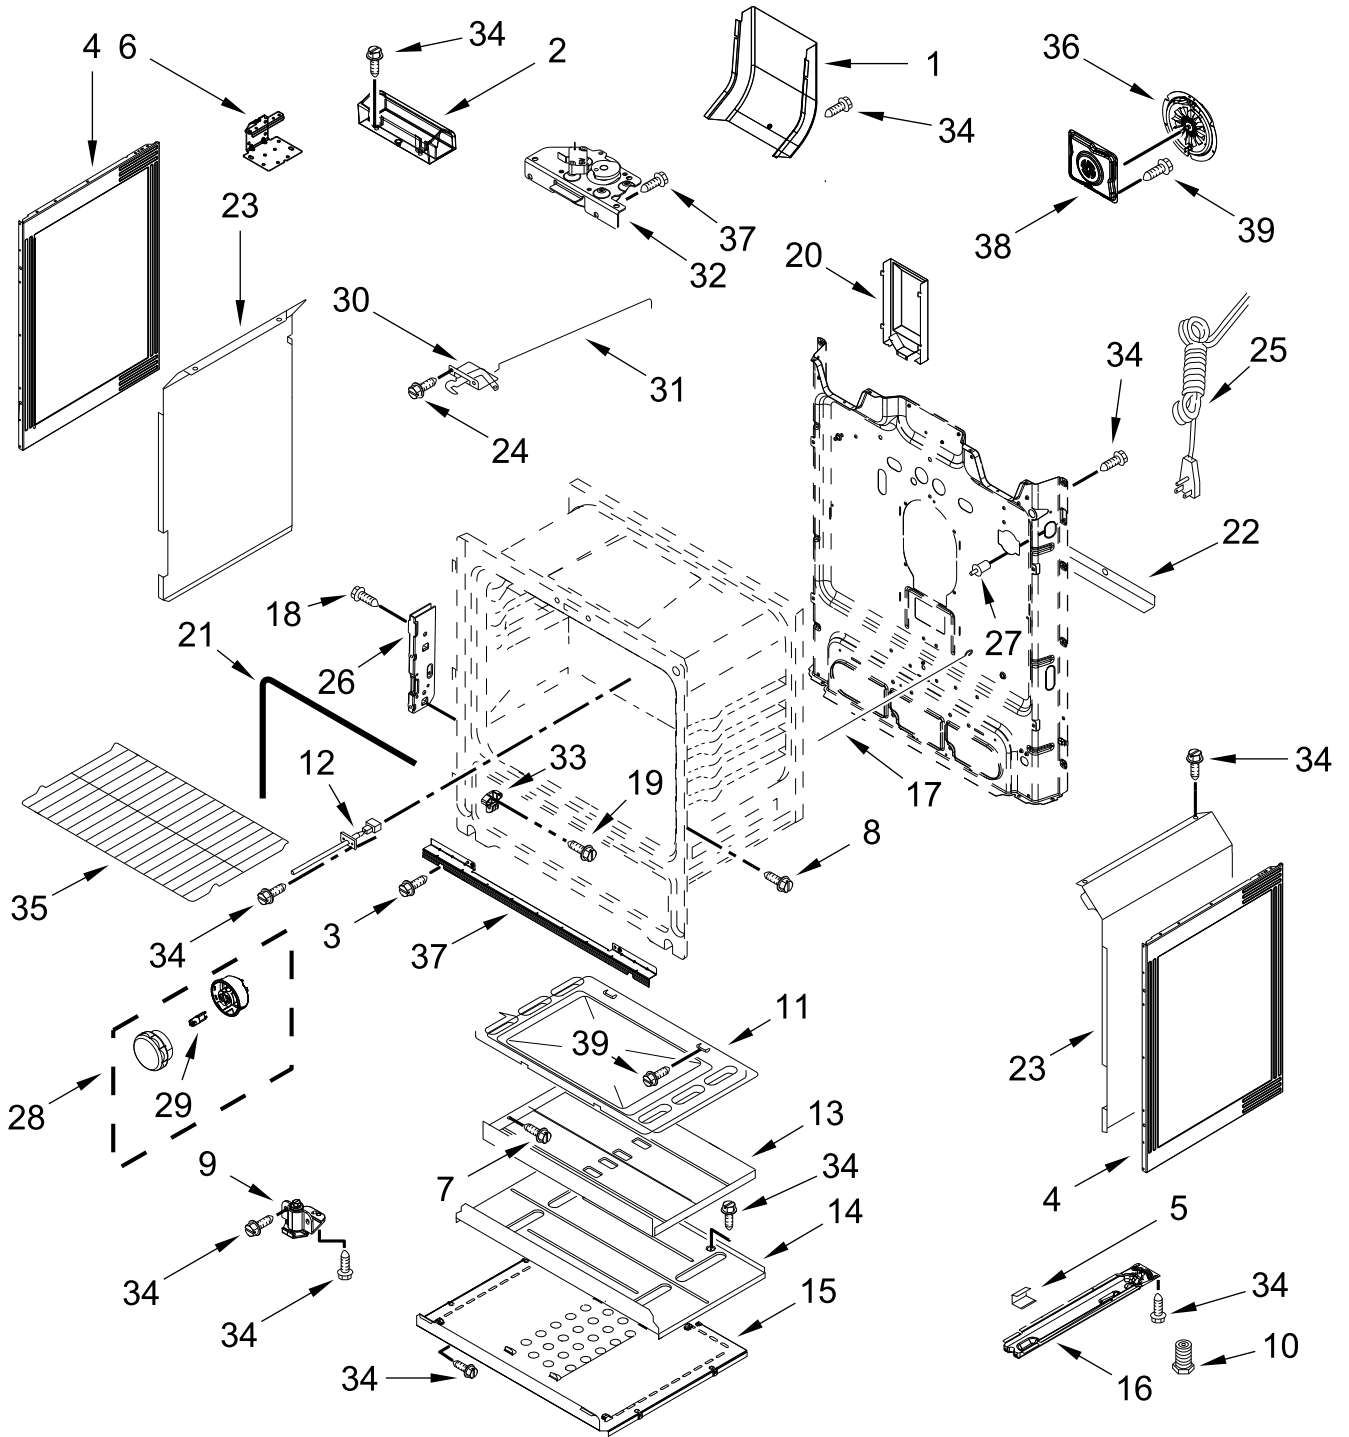

CHASSIS PARTS

CHASSIS PARTS

<u>Illus. No.</u>	<u>Part No.</u>	<u>Description</u>	<u>Illus. No.</u>	<u>Part No.</u>	<u>Description</u>	<u>Illus. No.</u>	<u>Part No.</u>	<u>Description</u>
1	W11366110	Box, Flue	17	9757239	Rod, Door Switch	32	W10107820	Rear Door Latch Assembly
2	W11279866	Shield, Flue	18	W10031780	Screw	33	W10674705	Glide, Drawer Front
3	W10067840	Screw	19	3400080	Screw	34	3196178	Screw
4		Panel, Side	20	W10158780	Cover, Rear Fan	35	W11173792	Rack, Oven
	W11445467	Black	21	W11491751	Seal, Door	36	W11353930	Fan, Convection
5	W10137382	Clip, Panel	22	W10435470	Brace, Main Back	37	W11464547	Bracket, Front Frame
6	W11287215	Bracket, Manifold	23	W11379353	Retainer, Insulation (Left)	38	W11373155	Cover, Conv Fan
7	W10362924	Screw		W11379943	Retainer, Insulation (Right)	39	W10516115	Screw
8	3196560	Screw						FOLLOWING PARTS NOT ILLUSTRATED
9	W10341186	Front Foot Assembly	24	3196560	Screw			
10	W10058460	Foot, Leveling	25	W11661976	Cord, Power	W10818362		Insulation, Wrap
11	W11602073	Bottom, Oven	26	W10289077	Receiver, Hinge	W11407376		Insulation, Back
12	W10586204	Sensor	27	W11511828	Switch, Door			
13	8053967	Baffle, Burner Oven	28	W11634772	Light Assembly			
14	8053969	Shield, Heat	29	W10571723	Bulb, Halogen 40 Watts			
15	W11640074	Shield, Lower	30	9761013	Front Door Latch Assembly			
16	W10390008	Base Rail Assembly (Left)	31	W10078370	Rod, Push Latch			
	W10390007	Base Rail Assembly (Right)