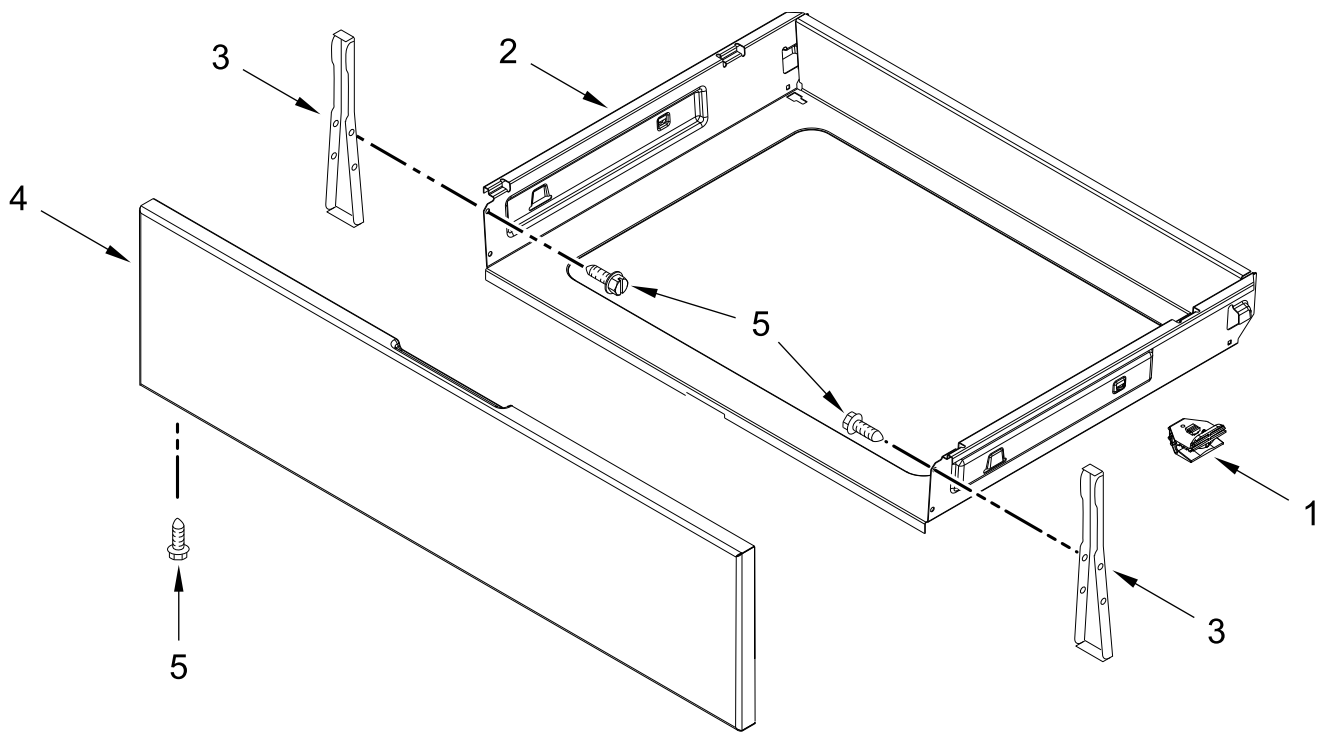

DRAWER PARTS

DRAWER PARTS

<u>Illus.</u> <u>No.</u>	<u>Part No.</u>	<u>Description</u>	<u>Illus.</u> <u>No.</u>	<u>Part No.</u>	<u>Description</u>
1	W10674708	Glide, Drawer Rear	4		Panel, Drawer Front
2	W10688022	Drawer, Storage		W11450003	Black Stainless
3	W10462909	Bracket, Mounting		W11190210	Stainless
			5	3196169	Screw