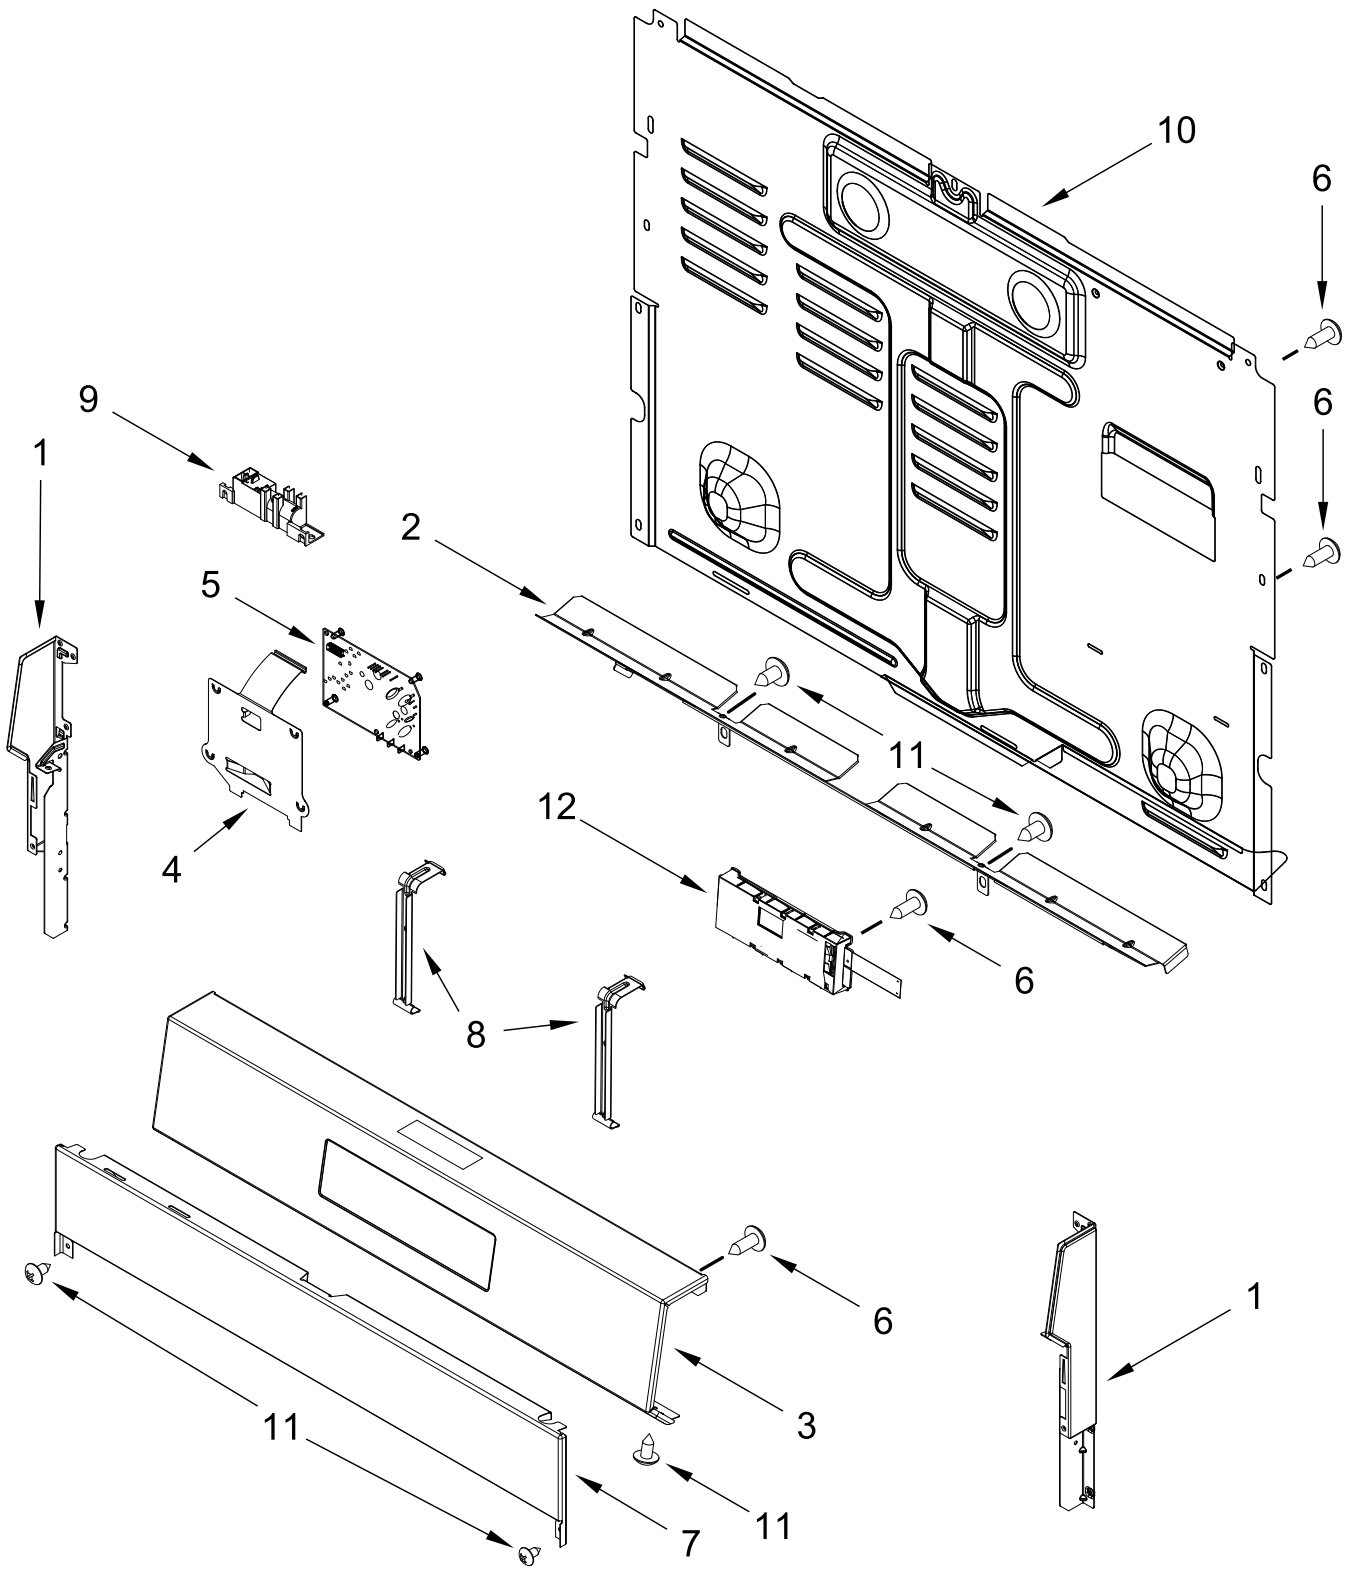

CONTROL PANEL PARTS