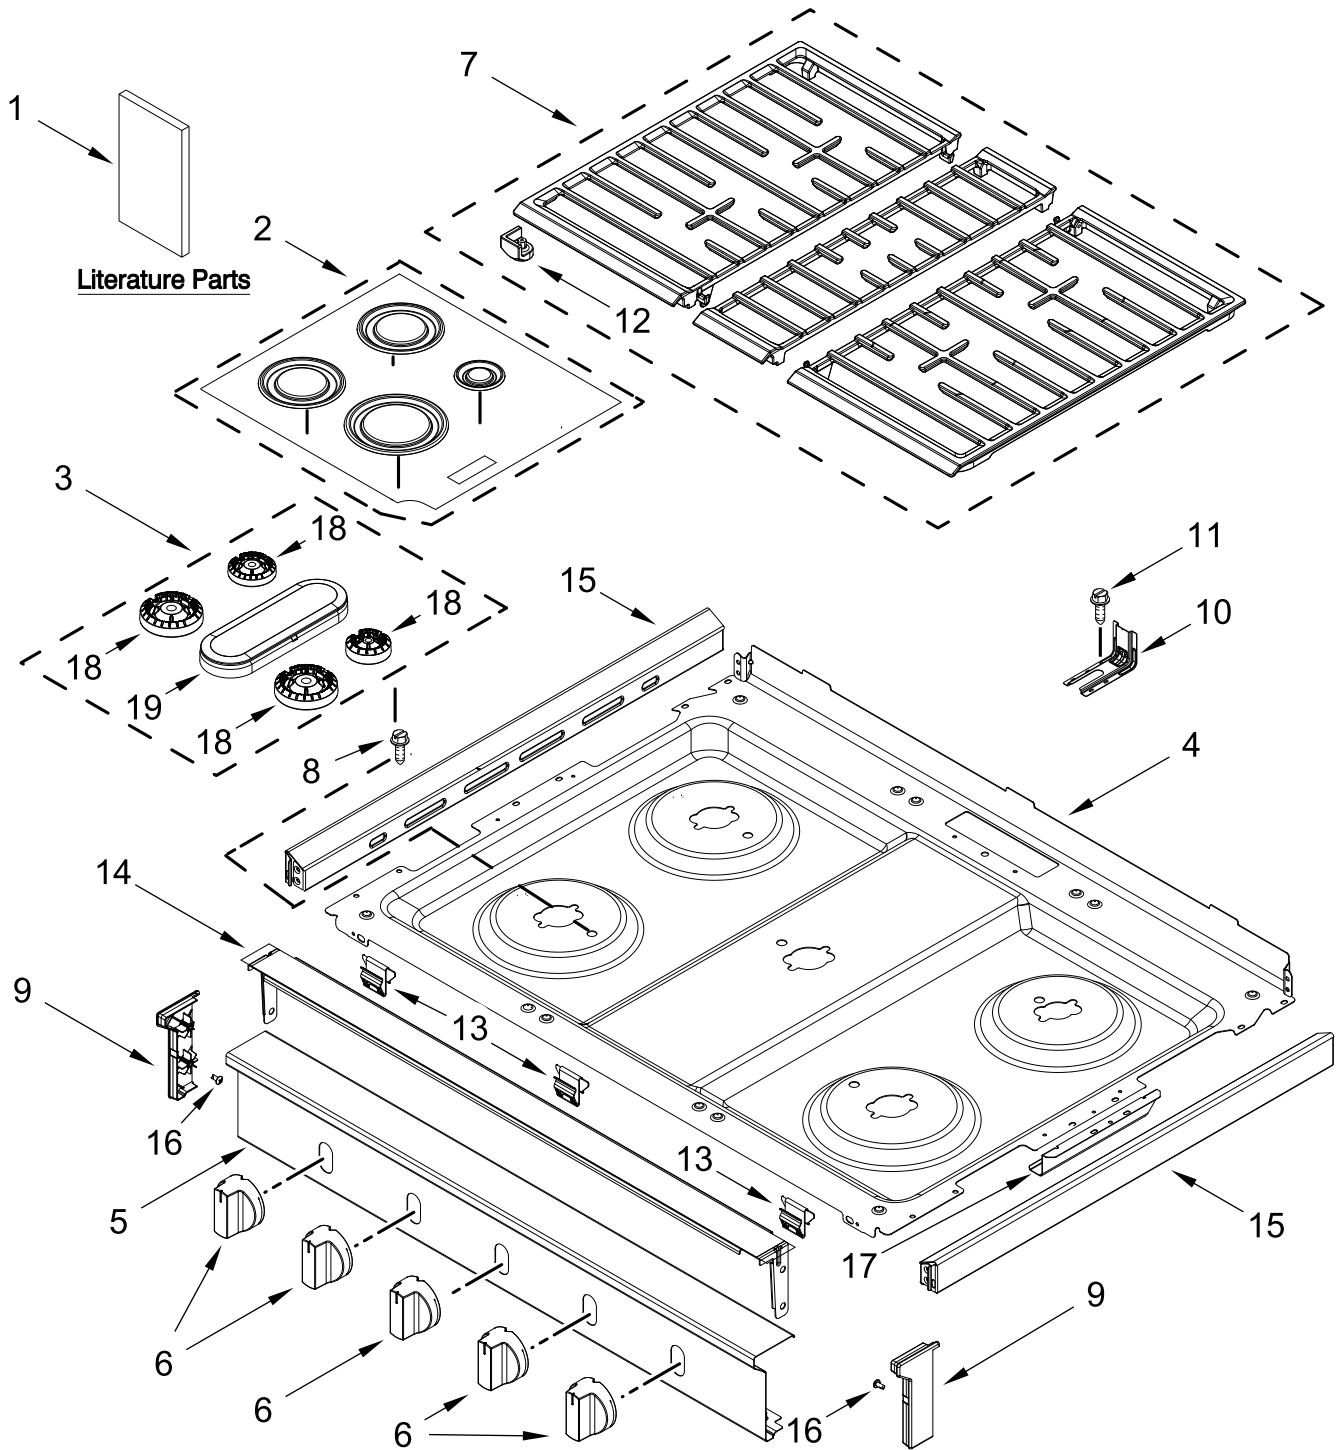

GAS RANGE

MODELS:

WFGS5030RV0 (Black Stainless)

WFGS5030RZ0 (Stainless)

COOKTOP PARTS

COOKTOP PARTS

<u>Illus. No.</u>	<u>Part No.</u>	<u>Description</u>	<u>Illus. No.</u>	<u>Part No.</u>	<u>Description</u>	<u>Illus. No.</u>	<u>Part No.</u>	<u>Description</u>
1		Literature Parts	9		Panel, Manifold End Cap	18	W11352018	Spreader, Flame (Left Front and Right Front)
	W11642080	Owners Manual		W11361197	Black Stainless (Left)			
	W11639169	Tech Sheet		W11361196	Black Stainless (Right)		W11352020	Spreader, Flame (Right Rear)
	W11641568	Quick Start Guide		W11386024	Stainless (Left)		W11352021	Spreader, Flame (Left Rear)
2		Burner Cap Kit		W11386023	Stainless (Right)			
	W11395131	Black (Set of 4)	10	W11379945	Bracket, Anti-Tip	19	W11357363	Oval Burner Assembly
3	W11367107	Burner Kit		7101P485-60	Screw, Anti-Tip Kit			FOLLOWING PARTS NOT ILLUSTRATED
4		Cooktop	11					
	W11279788	Black	12	W11672010	Grate, Bumper		W11374168	Harness, Main
5		Panel, Manifold	13	W11637551	Spring, Clip		W11448086	Harness, Bake and Broil
	W11393101	Black Stainless	14	W11736687	Cooktop, Front Bracket			
	W11393100	Stainless	15		Cooktop Frame		3196520	Clip, Wire
6		Knob, Control		W11736695	Black		313438	Clip, Harness
	W11632043	Black Stainless	16	9780274	Screw		3196896	Clip, Wire
	W11632040	Stainless	17	W11366598	Spark, Module Bracket		W10182767	Tie, Manifold Wire
7		Grate Kit						
	W11368270	Black (Set of 3)						
8	W10673618	Screw						