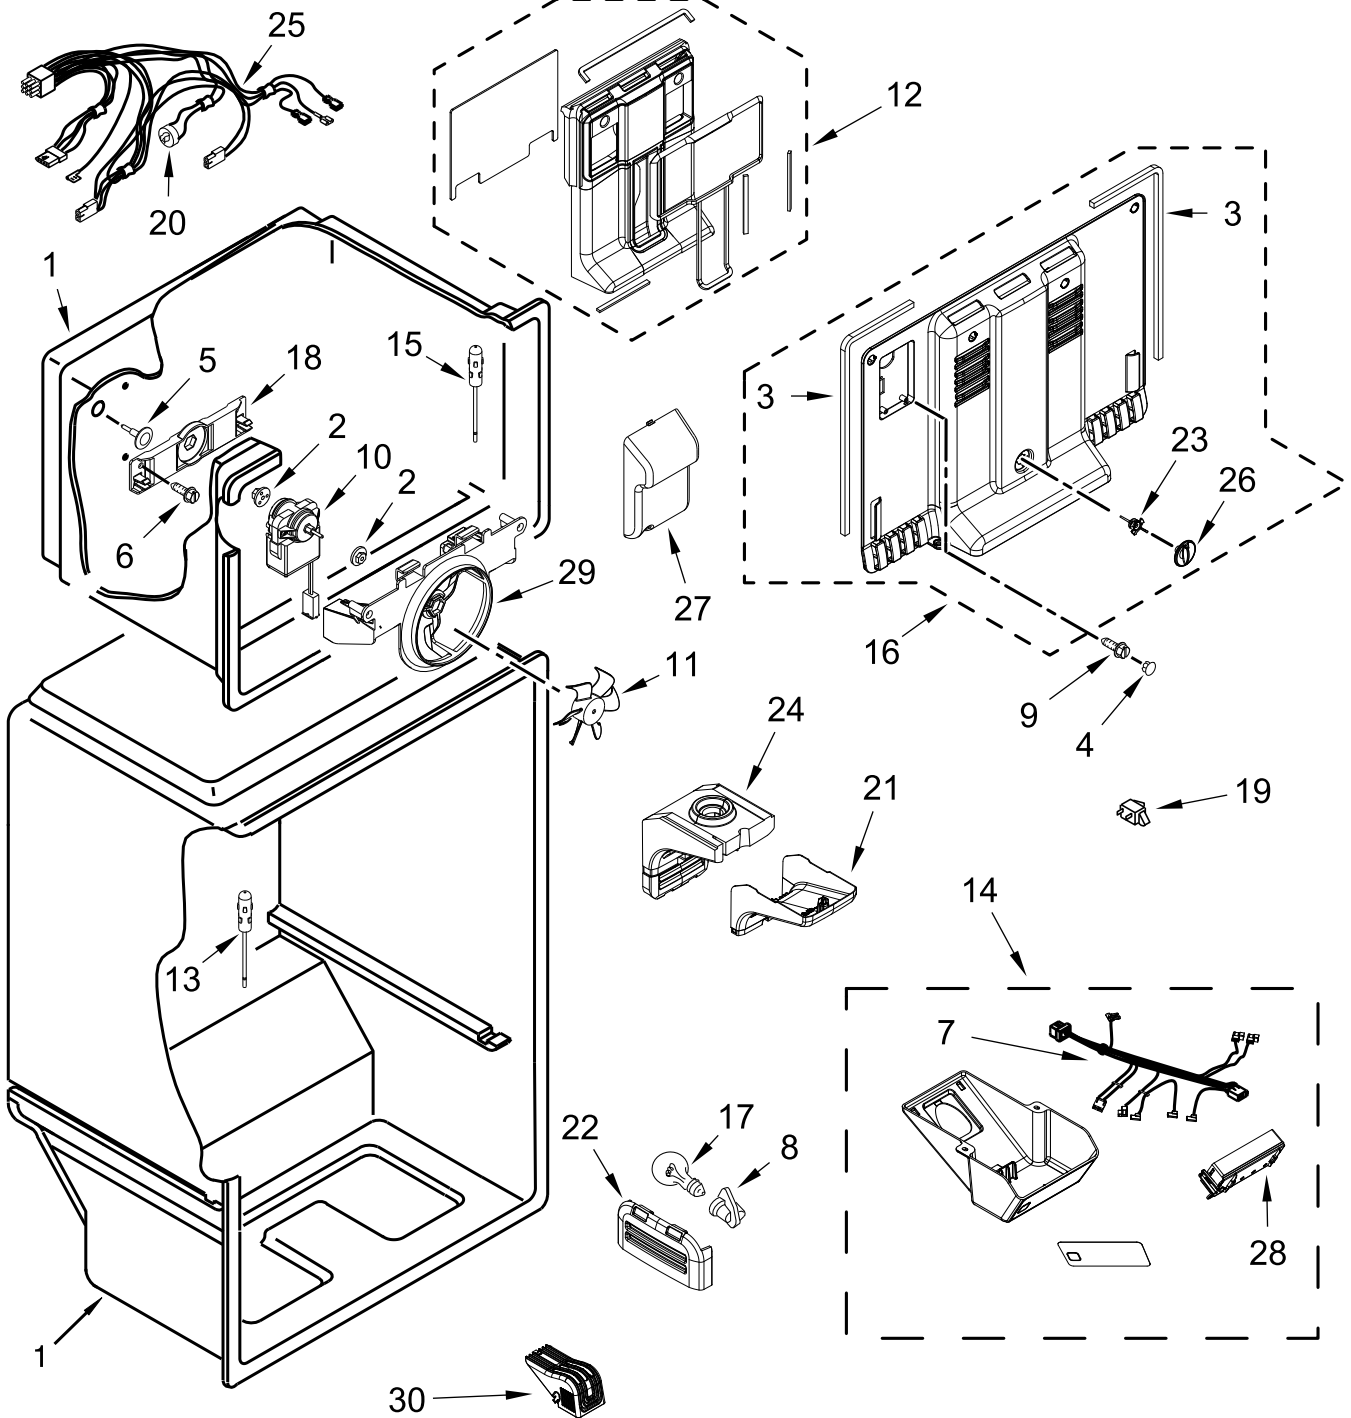

LINER PARTS

LINER PARTS

<u>Illus. No.</u>	<u>Part No.</u>	<u>Description</u>	<u>Illus. No.</u>	<u>Part No.</u>	<u>Description</u>	<u>Illus. No.</u>	<u>Part No.</u>	<u>Description</u>
1		Liner (Not Serviced)	13	W11108173	Thermistor, Refrigerator	25	W11314499	Assembly, Evaporator Fan Wire (Includes Thermal Fuse)
2	2197380	Grommet	14	W11504958	Assembly, Box Control	26	W10570952	Knob, Air Control
3	W10709194	Gasket, Evaporator Cover	15	W10384183	Thermistor	27	W11341625	Cover, Water Tube
4	W10487421	Cover, Screw	16	W11510096	Cover, Evaporator	28	W11476561	Control, Electronic
5		Hole Plug	17	W11429584	Module, LED	29	W10321162	Bracket, Fan Motor
	941839	White	18	2254454	Bracket, Evaporator Fan Rear	30	W11242281	Cover, Light
6	488208	Screw	19	W11514900	Switch, Light			
7	W11203360	Wire Assembly, Control Box	20	W10392132	Bi-Metal, Defrost			
8	2162085	Socket, Light	21	W10705209	Cover, Air Diffuser			
9	8281232	Screw	22	W10638176	Cup, Air Diffuser			
10	2315539	Motor, Evaporator Fan	23	W10570951	Baffle, Air Manual			
11	2163777	Fan Blade	24	W10633587	Assembly, Air Diffuser			
12	W10676682	Assembly, Evaporator Plenum						