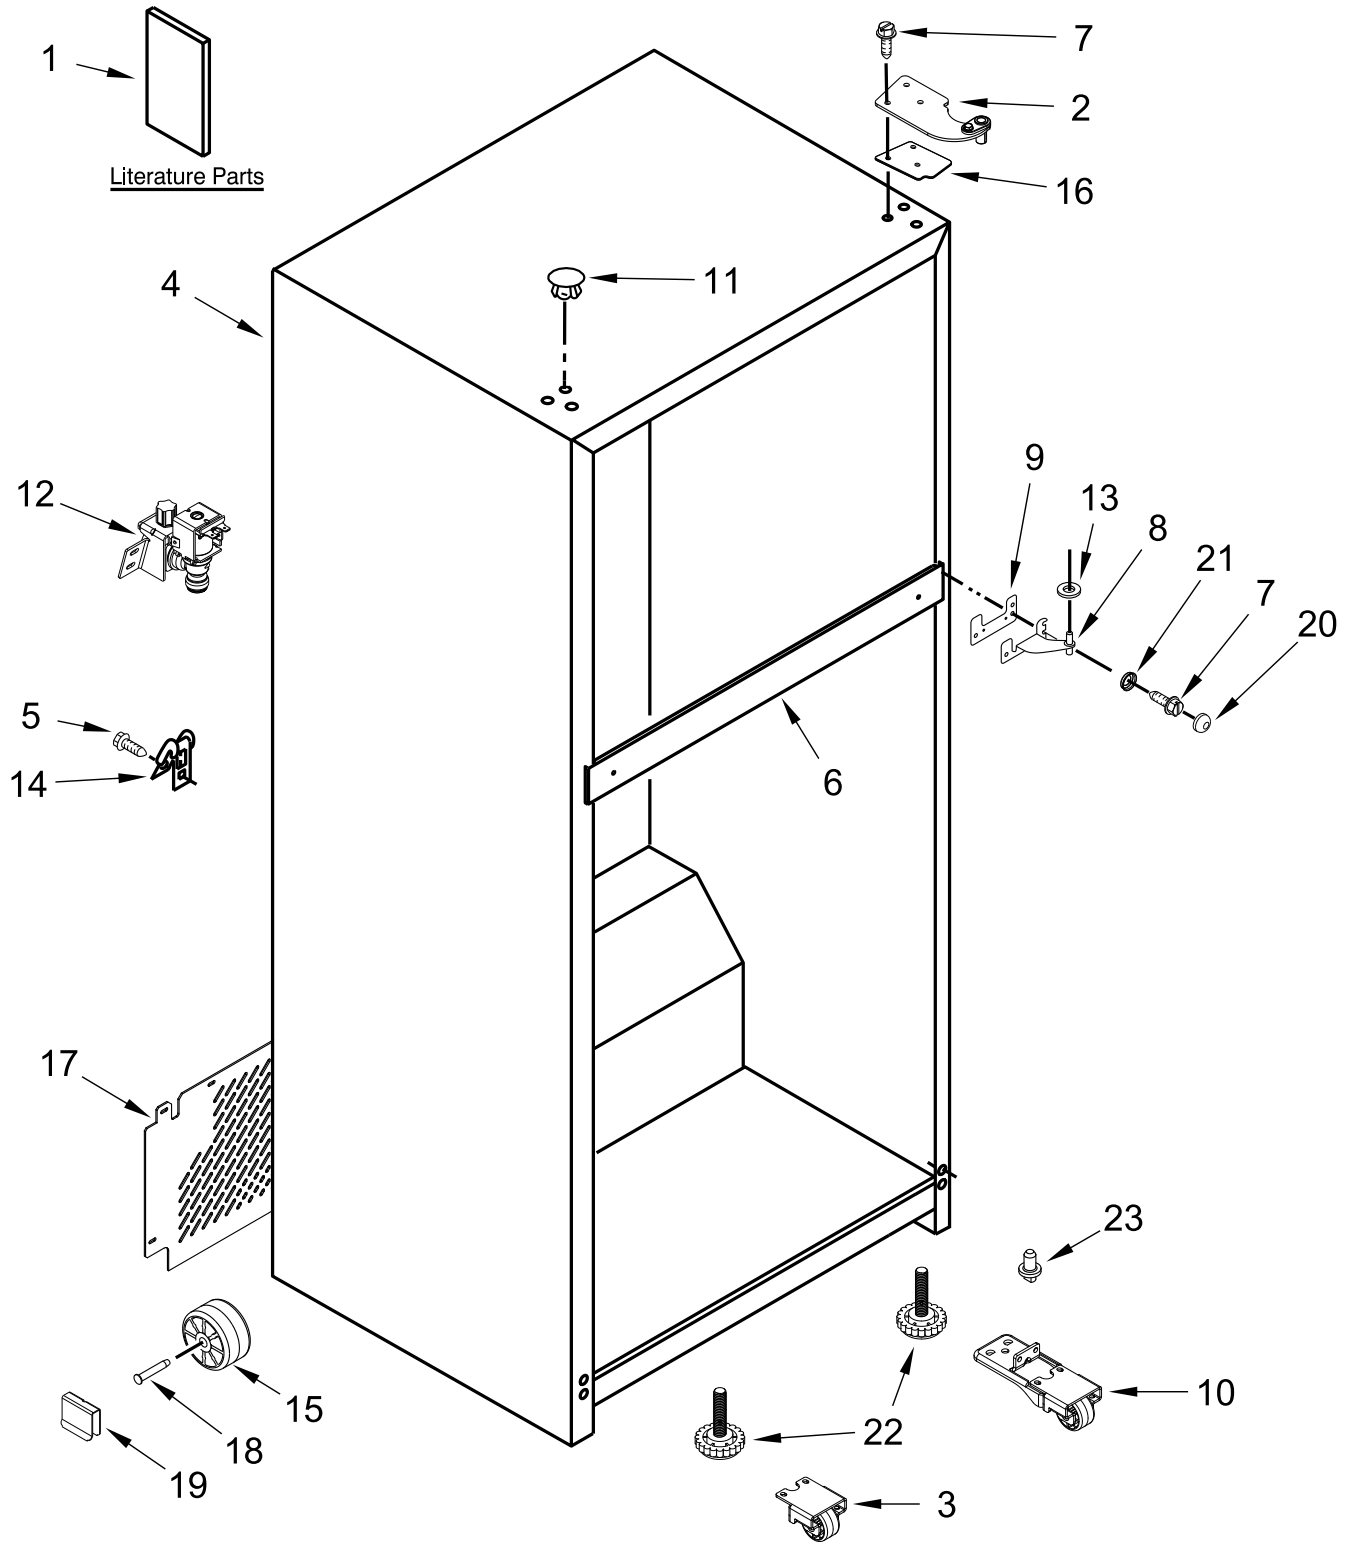

TOP MOUNT REFRIGERATOR

MODELS:

WRT549SZDW04 (White)

WRT549SZDB04 (Black)

WRT549SZDM04 (Stainless)

CABINET PARTS

CABINET PARTS

<u>Illus. No.</u>	<u>Part No.</u>	<u>Description</u>	<u>Illus. No.</u>	<u>Part No.</u>	<u>Description</u>	<u>Illus. No.</u>	<u>Part No.</u>	<u>Description</u>
1		Literature Parts	8	2254618	Hinge, Center	16	W10883637	Shim, Top Hinge
	W11511780	Tech Sheet	9	2183852	Shim, Hinge Center	17	W11307288	Cover, Unit
	W11507956	Use and Care Guide	10	W10843861	Lower Hinge and Roller Assembly	18	981126	Axle, Roller
	W11644004	Energy Guide				19	2174706	Clip, Roller
2	W10300065	Assembly, Top Right Hinge	11		Plug, Hole	20		Cap, Dome
				W10520304	White		W10674771	White
				W10520305	Black		W10679135	Black
3	W10842654	Assembly, Roller		W10520307	Grey		W10679139	Grey
4		Cabinet (Not Serviced)	12	W10498995	Valve, Inlet	21	W10674773	Cap, Washer Dome
5	489442	Screw	13	489341	Washer, Plastic	22	W10671258	Leveler
6		Rail, Center (Not Serviced)	14	W11242280	Clamp, Power Cord	23	W10638688	Hinge Pin
7	489497	Screw	15	W10475495	Roller			