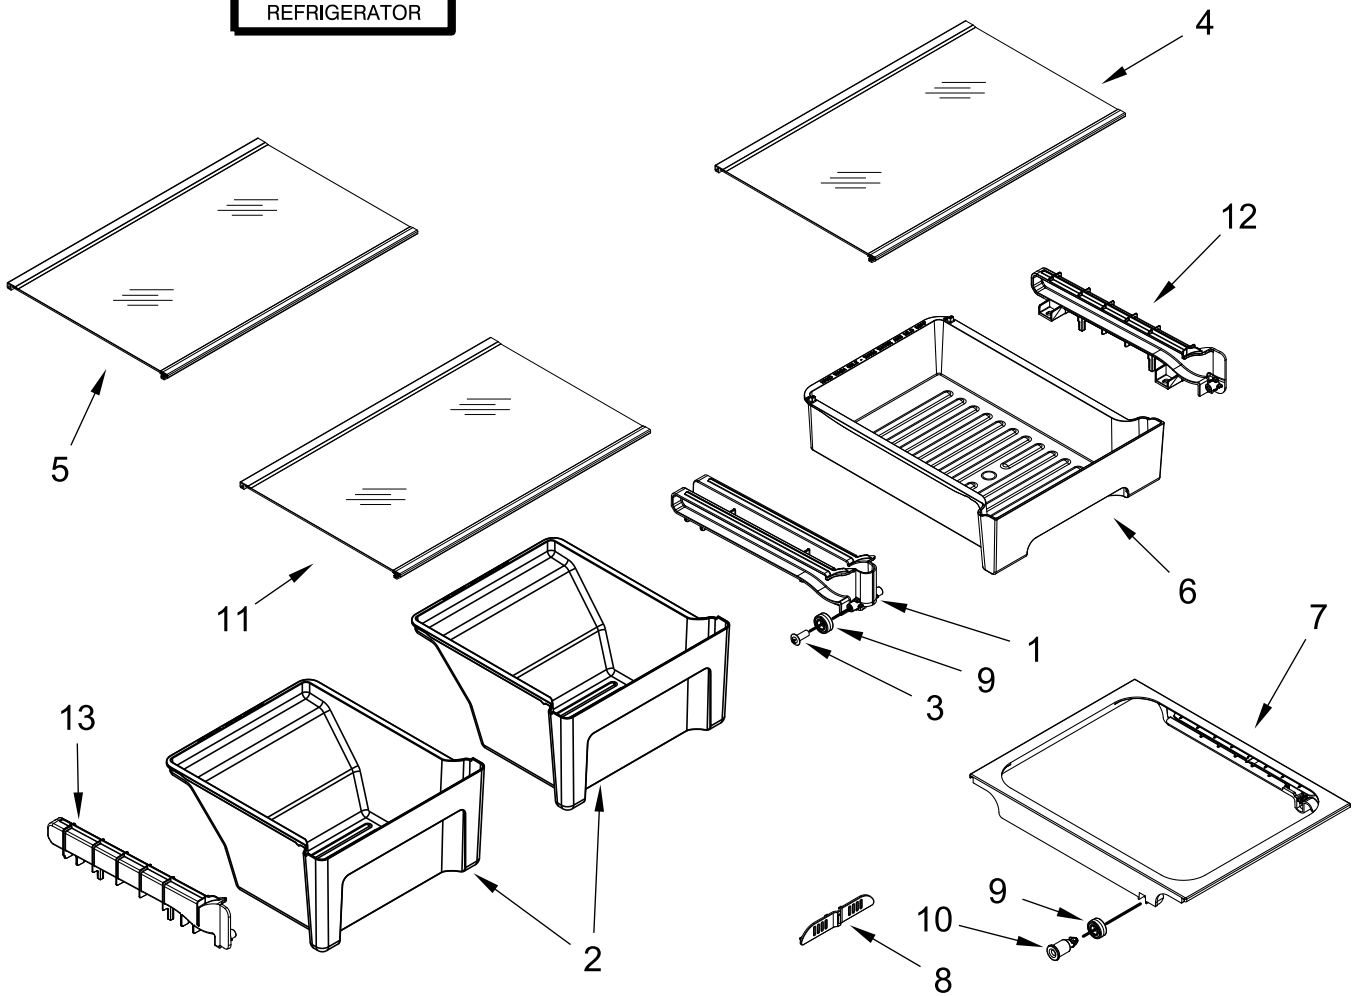

LINER PARTS

LINER PARTS

<u>Illus. No.</u>	<u>Part No.</u>	<u>Description</u>	<u>Illus. No.</u>	<u>Part No.</u>	<u>Description</u>	<u>Illus. No.</u>	<u>Part No.</u>	<u>Description</u>
1		Liner (Not Serviced)	13	W11108173	Thermistor, Refrigerator	25	W11314499	Assembly, Evaporator Fan Wire (Includes Thermal Fuse)
2	2197380	Grommet	14	W11504958	Assembly, Box Control	26	W10570952	Knob, Air Control
3	W10709194	Gasket, Evaporator Cover	15	W10384183	Thermistor	27	W11341625	Cover, Water Tube
4	W10487421	Cover, Screw	16	W11510096	Cover, Evaporator	28	W11476561	Control, Electronic
5		Hole Plug	17	W11429584	Module, LED	29	W10321162	Bracket, Fan Motor
	941839	White	18	2254454	Bracket, Evaporator Fan Rear	30	W11242281	Cover, Light
6	488208	Screw	19	W11514900	Switch, Light			
7	W11203360	Wire Assembly, Control Box	20	W10392132	Bi-Metal, Defrost			
8	2162085	Socket, Light	21	W10705209	Cover, Air Diffuser			
9	8281232	Screw	22	W10638176	Cup, Air Diffuser			
10	2315539	Motor, Evaporator Fan	23	W10570951	Baffle, Air Manual			
11	2163777	Fan Blade	24	W10633587	Assembly, Air Diffuser			
12	W10676682	Assembly, Evaporator Plenum						

SHELF PARTS

FREEZER

REFRIGERATOR

SHELF PARTS

<u>Illus.</u> <u>No.</u>	<u>Part No.</u>	<u>Description</u>	<u>Illus.</u> <u>No.</u>	<u>Part No.</u>	<u>Description</u>	<u>Illus.</u> <u>No.</u>	<u>Part No.</u>	<u>Description</u>
1	W11526406	Rail, Center Track	8	W10356844	Control, Humidity	13	W11526404	Rail, Track (Left Hand)
2	W10668872	Assembly, Crisper Pan	9	W10628713	Roller, Pan	14	W11553150	Assembly, FC Shelf
3	3400065	Screw (Stainless)	10	W10628712	Axle, Roller			
4	W10628707	Assembly, Shelf	11	W11553145	Shelf Assembly, Crisper			
5	W11553146	Assembly, RC Shelf	12	W11526405	Rail, Track (Right Hand)			
6	W10714006	Pan, Meat						
7	W10628698	Holder, Meat Pan						