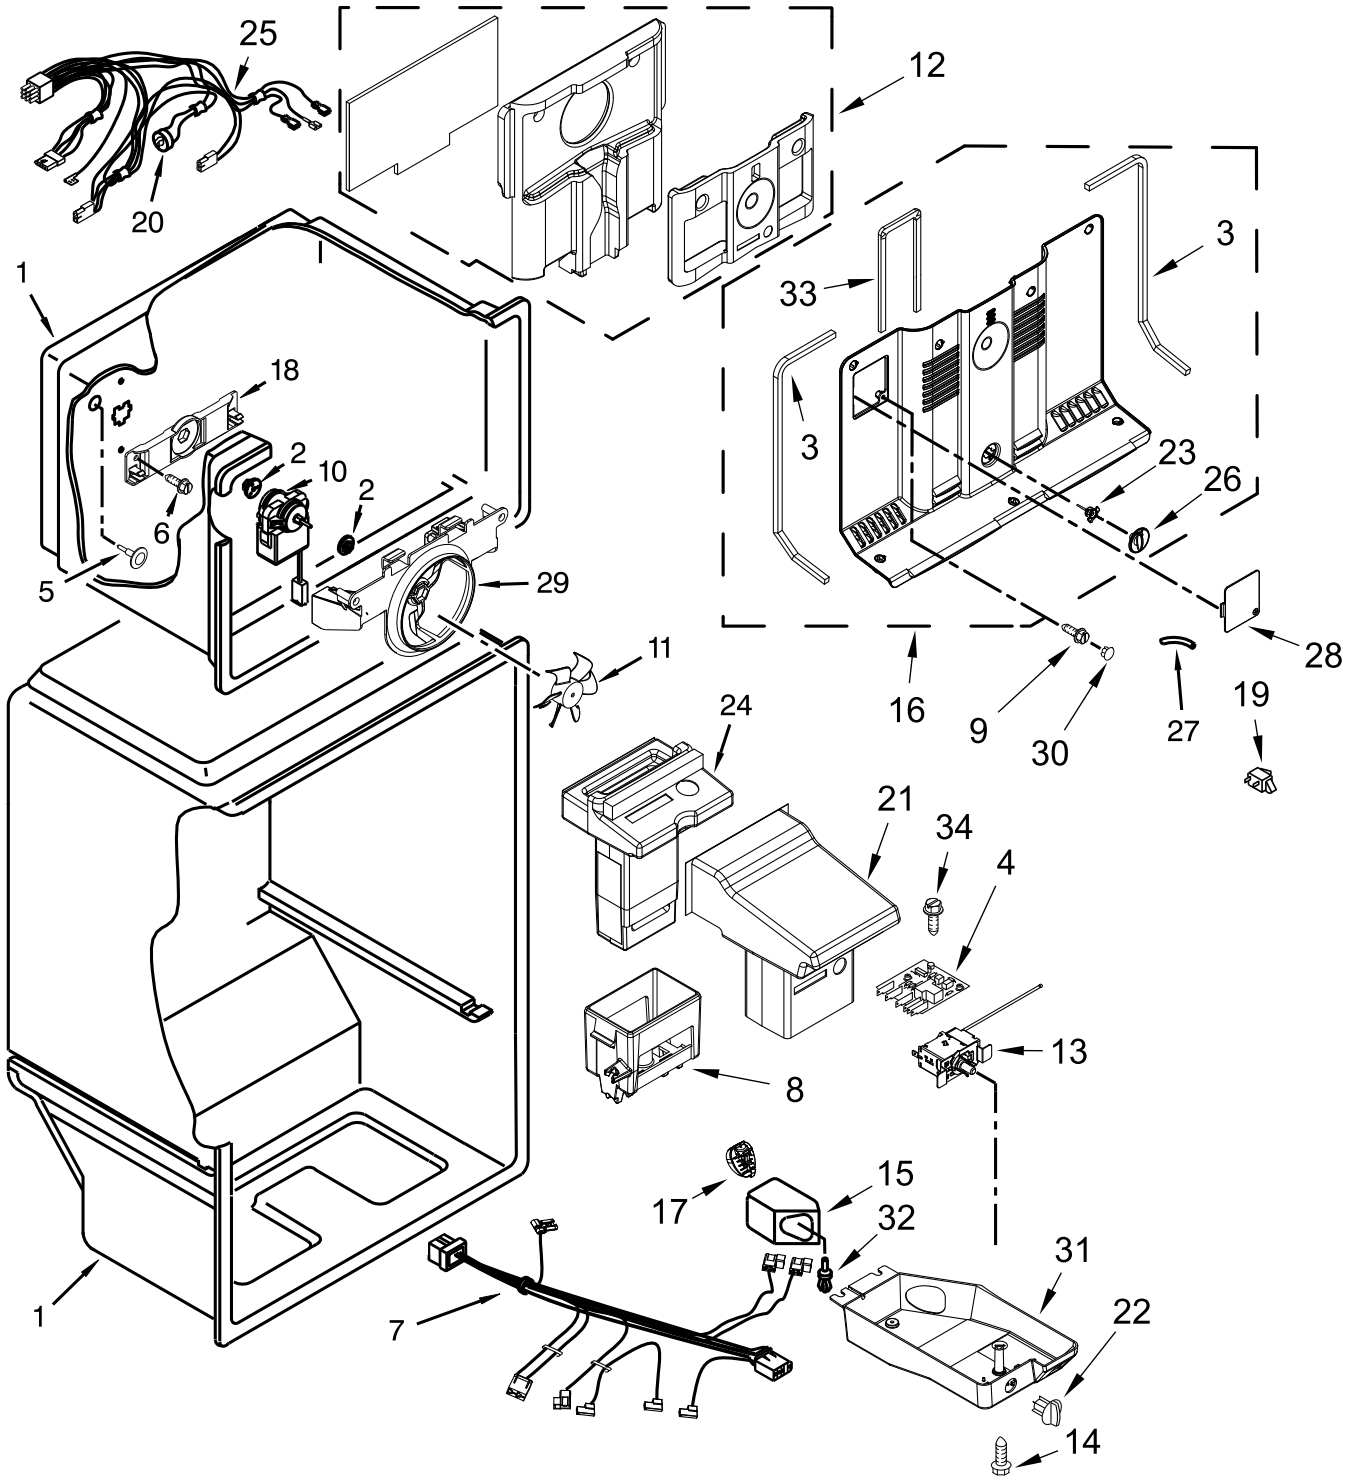

LINER PARTS

LINER PARTS

<u>Illus. No.</u>	<u>Part No.</u>	<u>Description</u>	<u>Illus. No.</u>	<u>Part No.</u>	<u>Description</u>	<u>Illus. No.</u>	<u>Part No.</u>	<u>Description</u>
1		Liner (Not Serviced)	12	W10666603	Assembly, Evaporator Plenum	24	W10570939	Assembly, Air Diffuser
2	2197380	Grommet	13	W11348864	Assembly, Thermostat	25	W11314503	Assembly, Evaporator Fan Wire
3	W10579698	Gasket, Evaporator Cover	14	489174	Screw	26	W10570952	Knob, Air Control
4	W11438550	Control, Electronic	15	9791702	Shield, Light	27	1118680	Tube, Thermostat Barrier
5		Hole Plug	16	W10573325	Cover, Evaporator	28	W11341627	Cover, Hole
	941839	White	17	W11429584	Module, LED	29	W10321162	Bracket, Fan Motor
6	488208	Screw	18	2254454	Bracket, Evaporator Fan Rear	30	W10487421	Cover, Screw
7	W11404458	Assembly, Control Box Wire	19	W10847853	Switch, Rocker	31	W10648656	Box, Control
8	W10570480	Cover, Air Diffuser	20		Bi-Metal Defrost (Not Serviced)	32	939962	Rivet, Plastic
9	W10720456	Screw (White)	21	W10570941	Duct, Air	33	W10579707	Gasket, Evaporator Plenum Assembly
10	2315539	Motor, Evaporator Fan	22	2202885	Knob, Control	34	488693	Screw
11	2200509	Blade, Fan	23	W10169456	Baffle, Air Manual			