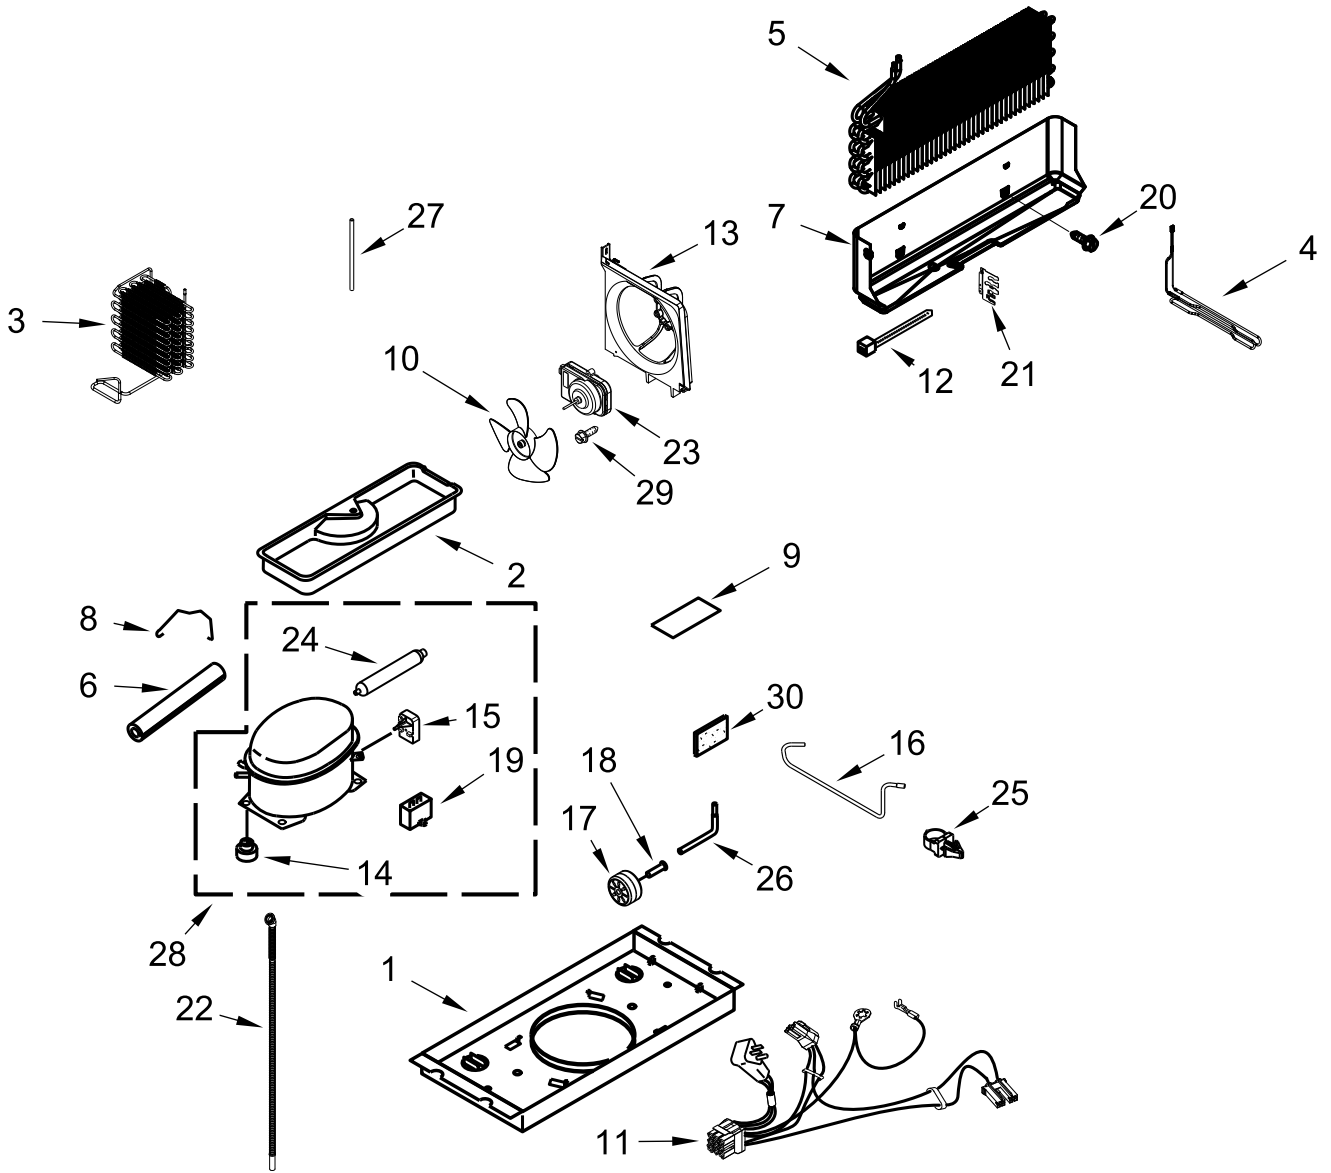

UNIT PARTS

UNIT PARTS

<u>Illus.</u> <u>No.</u>	<u>Part No.</u>	<u>Description</u>	<u>Illus.</u> <u>No.</u>	<u>Part No.</u>	<u>Description</u>	<u>Illus.</u> <u>No.</u>	<u>Part No.</u>	<u>Description</u>
1	W10573847	Support Plate, Compressor	11	W11241362	Harness, Unit	28	W11476127	Compressor (Also Order the Following Lokring™ Parts)
2	W10565417	Tray, Evaporator	12	2263990	Tie, Wire			
3	W11299410	Condenser (Also Order the Following Lokring™ Parts)	13	W10570380	Scroll, Fan			
	W11504445	5/4 NR MS 00 (High Side to Condenser)	14	W10806346	Grommet, Compressor		W11504415	8.5/8 NR MS 00 (Suction Tube to Compressor)
	W11504432	6/5 NR MS 00 (Suction Line to Condenser)	15	W11359381	Device, Combination Start (Start Relay and Overload)		W11504430	7/6 NR MS 00 (High Pressure Side to Compressor)
4	W11339349	Heater, Defrost	16	W11518247	Tube, Suction		W11506619	8 NK MS 00 (Process Tube to Compressor)
5	W11497963	Assembly, Evaporator (Also Order the Following Lokring™ Parts)	17	W10475495	Roller	29	8533859	Screw
	W11504450	4/1.8 NR MS 00 (Capillary Tube to Evaporator)	18	2264756	Axle, Roller	30	2215468	Insulation, Sound REFRIGERANT CHARGE 47 grams (R600A)
	W11506620	8 NK AL 00 (Suction Line to Evaporator)	19	W10590083	Capacitor			
6	2161302	Sleeve	20	8533919	Screw			
7	W10570572	Shield, Heat	21	W11340313	Bracket, Evaporator			
8	W11495051	Strap, Bale	22	W10286975	Tube, Drain			
9	2266360	Shield, Electrical	23	W10909387	Motor, Condenser Fan			
10	W10675036	Blade, Fan	24	W10805035	Drier (Service Drier Without Dye) (Also Order the Following Lokring™ Parts)			
				W11504445	5/4 NR MS 00 (Heat Loop to Drier)			
				W11504447	5/1.8 NR MS 00 (Capillary Tube to Drier)			
			25	2219077	Clip, Harness			
			26	W11461499	Tube, Process			
			27	W10582029	Extension, Drain Tube