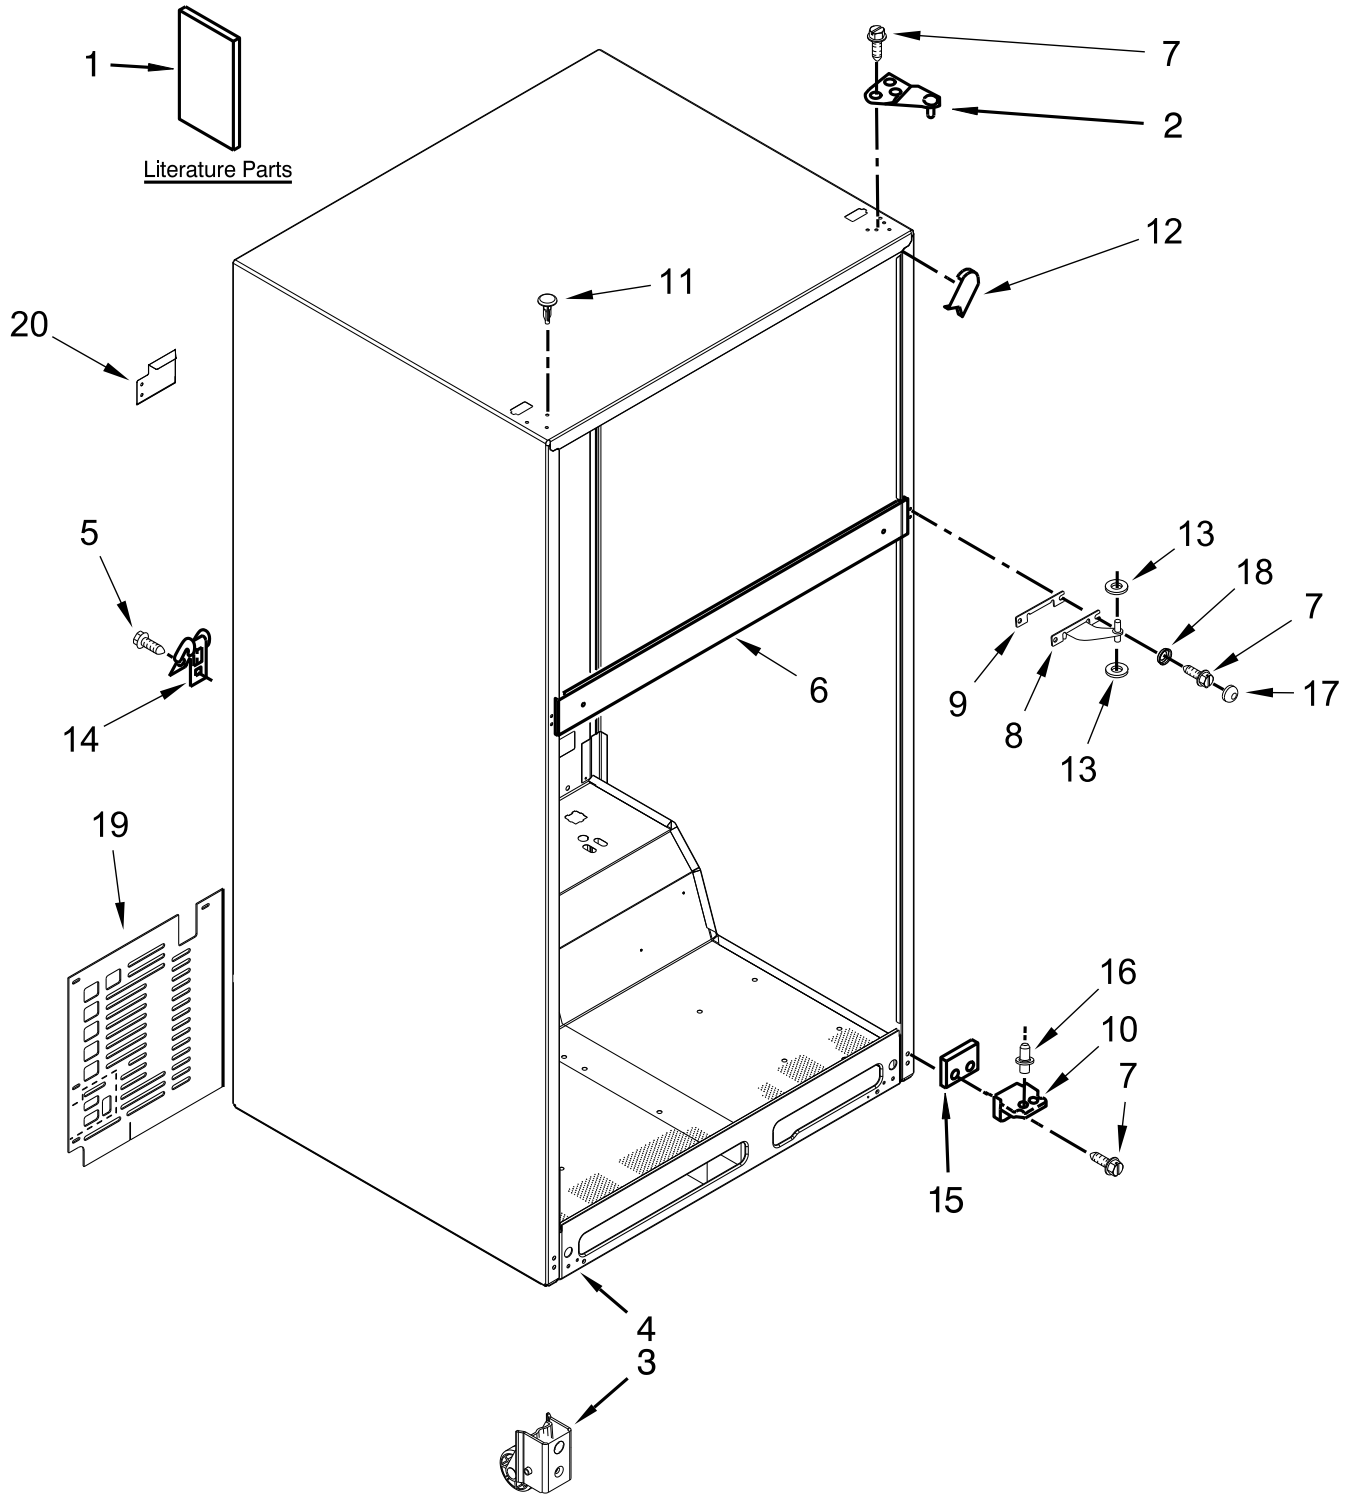

TOP MOUNT REFRIGERATOR

MODELS:

WRT314TFDW03 (White)

WRT314TFDB03 (Black)

CABINET PARTS

CABINET PARTS

<u>Illus.</u> <u>No.</u>	<u>Part No.</u>	<u>Description</u>	<u>Illus.</u> <u>No.</u>	<u>Part No.</u>	<u>Description</u>	<u>Illus.</u> <u>No.</u>	<u>Part No.</u>	<u>Description</u>
1		Literature Parts	8	2166086	Assembly, Hinge (Center)	13	487802	Washer
	W11511782	Tech Sheet				14	W11242280	Clamp, Power Cord
	W11507956	Use and Care Guide	9		Shim, Hinge Center	15	2201567	Shim, Hinge (Bottom)
	W11095256	Energy Guide		2166043	White	16	W10638688	Hinge Pin
2	2261963	Assembly, Top Hinge		2215385	Black	17		Cap, Dome
3	W10142530	Assembly, Roller	10	2325482	Hinge, Bottom		W10674771	White
4		Cabinet (Not Serviced)	11		Plug, Hole		W10679135	Black
5	489442	Screw		W10520304	White	18	W10674773	Cap, Washer Dome
6		Rail, Center (Not Serviced)		W10520305	Black	19	W11307292	Cover Unit
7	489497	Screw	12		Filler, Wrapper	20	W11458717	Access Cover, Valve
				2166003	White			
				2215384	Black			