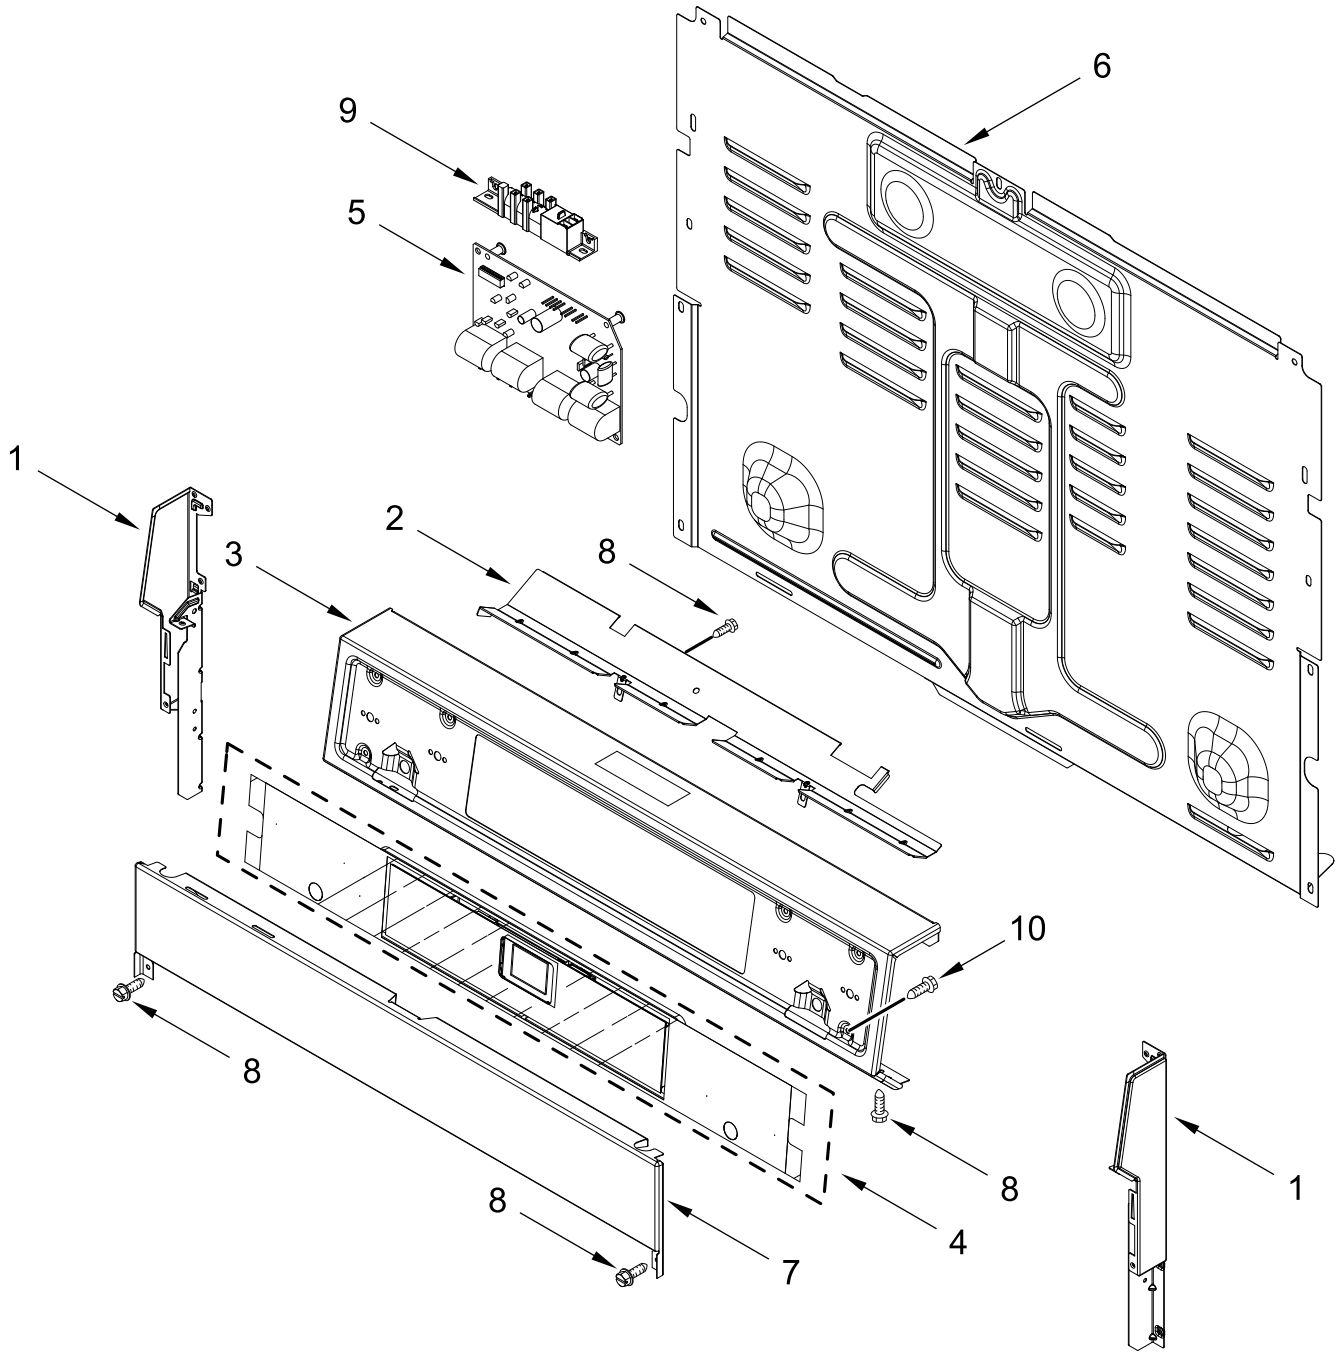

CONTROL PANEL PARTS