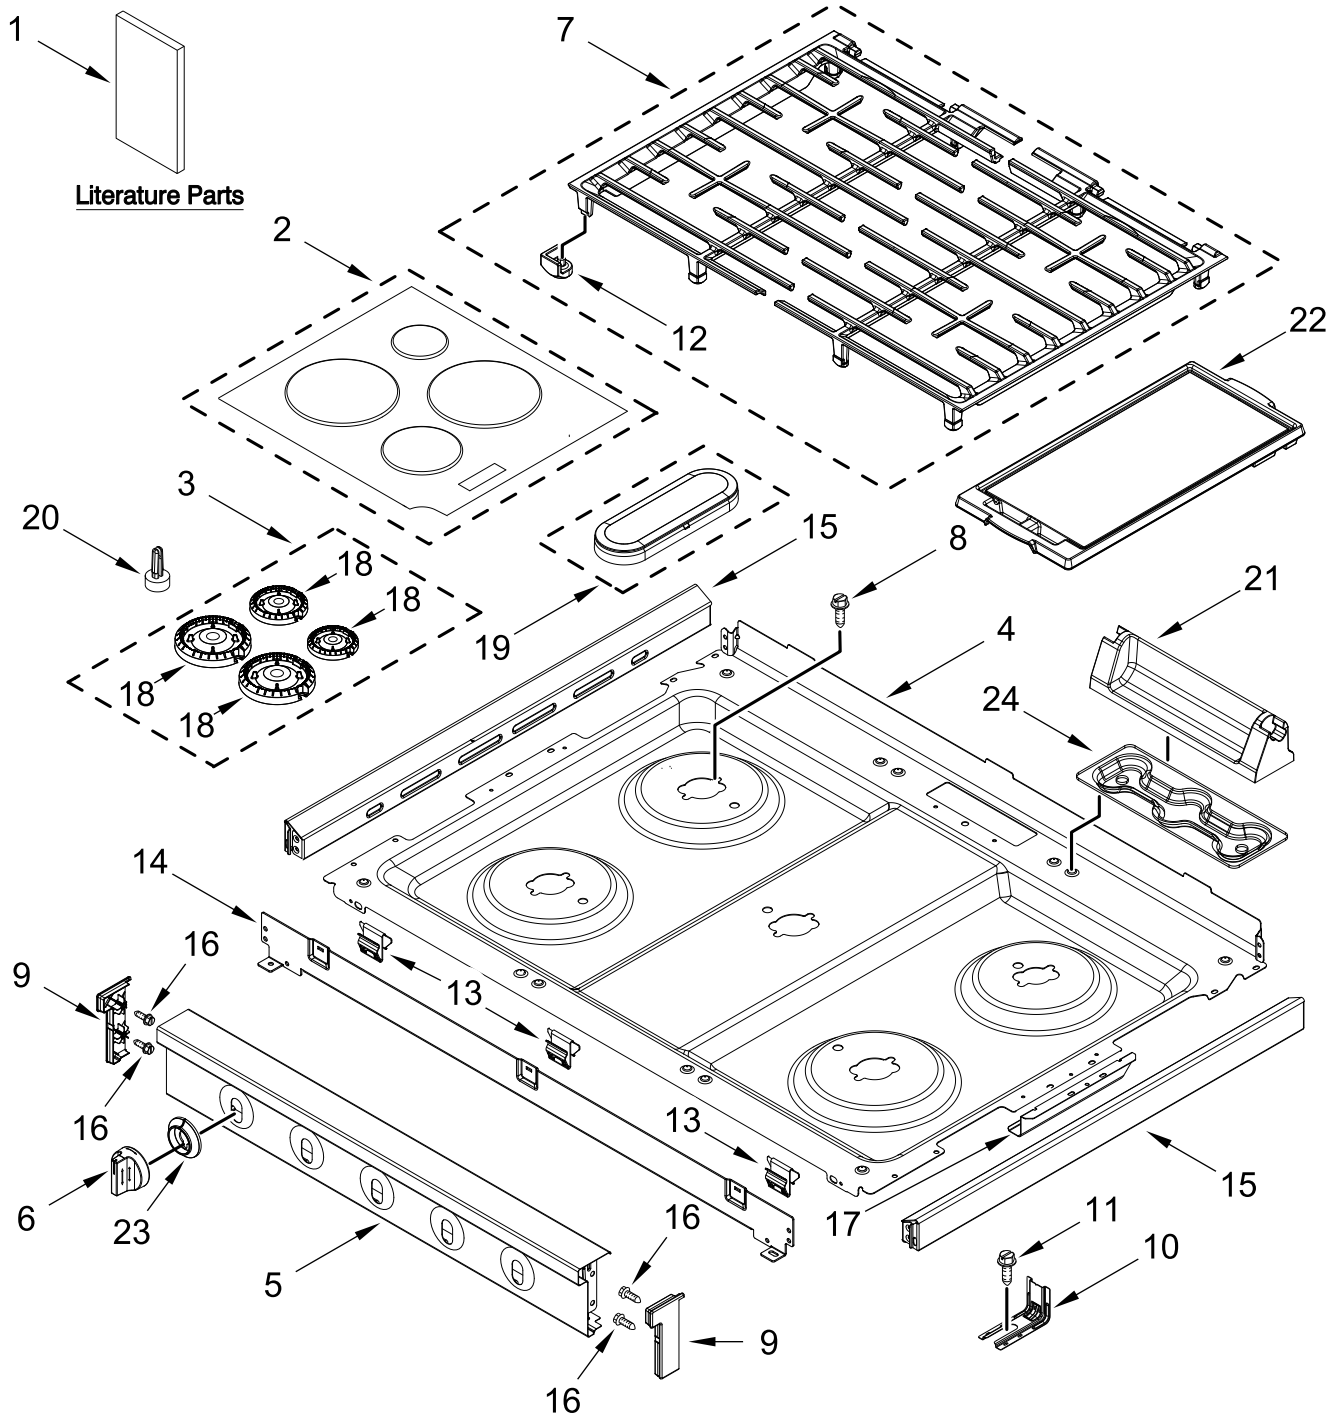

GAS RANGE

MODELS:

WFGS7530RB0 (Black)
WFGS7530RW0 (White)

COOKTOP PARTS

COOKTOP PARTS

<u>Illus. No.</u>	<u>Part No.</u>	<u>Description</u>	<u>Illus. No.</u>	<u>Part No.</u>	<u>Description</u>	<u>Illus. No.</u>	<u>Part No.</u>	<u>Description</u>
1		Literature Parts	12	W11672010	Grate, Bumper	24	W11623712	Hinge, Spacer
	W11642081	Owner's Manual	13	W11637551	Spring, Clip			FOLLOWING PARTS NOT ILLUSTRATED
	W11639170	Tech Sheet	14		Bracket, Front Cooktop		W11334462	Harness, Main
	W11641568	Quick Start Guide		W11295628	Black		W11454086	Harness, Bake
2		Burner Cap Kit	15	W11367962	Frame, Cooktop		W11334489	Harness, Cooktop
	W11498499	Black (Set of 4)	16	9780274	Screw		3196520	Clip, Wire
3	W11600788	Burner Kit (Set of 4)	17	W11366598	Bracket, Spark Module		313438	Clip, Harness
4		Cooktop	18	W11352193	Flame Spreader (Left Front and Right Front)		3196896	Clip, Wire
	W11279795	Black		W11352195	Flame Spreader (Left Rear)			
5		Panel, Manifold		W11352197	Flame Spreader (Right Rear)			
	W11393099	Black	19	W11635774	Oval Flame Spreader Kit			
	W11393098	White			(Center)			
6		Knob, Control	20	8016P022-60	Glide, Main Top			
	W11632048	Black	21		Hinge, Grate (Not Serviced)			
	W11632047	White	22	W11640437	Griddle, Cooktop			
7		Grate Kit	23		Bezel			
	W11622335	Black (Set of 2)		W11632250	Black			
8	W10673618	Screw		W11632251	White			
9		Panel, Manifold End Cap						
	W11361195	Black (Left)						
	W11361200	Black (Right)						
	W11361204	White (Left)						
	W11361202	White (Right)						
10	W11379945	Bracket, Anti-Tip						
11	7101P485-60	Screw, Anti-Tip Kit						