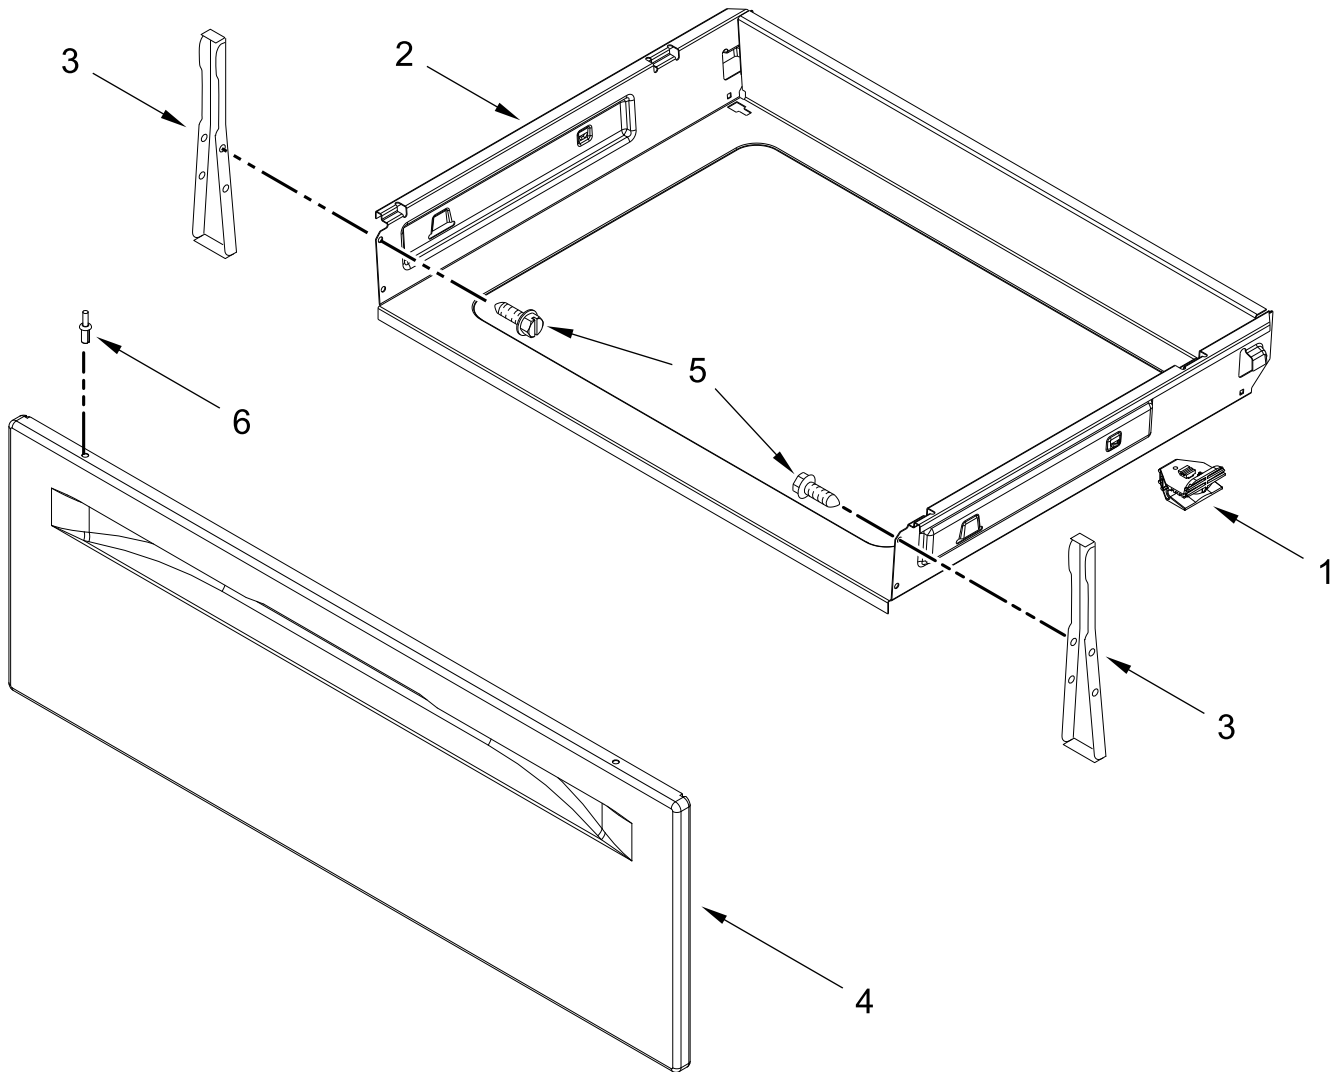

DRAWER PARTS

DRAWER PARTS

<u>Illus.</u> <u>No.</u>	<u>Part No.</u>	<u>Description</u>	<u>Illus.</u> <u>No.</u>	<u>Part No.</u>	<u>Description</u>	<u>Illus.</u> <u>No.</u>	<u>Part No.</u>	<u>Description</u>
1	W10674708	Glide, Drawer Rear	4		Panel, Drawer Front	5	3196169	Screw
2	W10688022	Drawer, Storage		W11123976	Black	6		Rivet, Push
3	W10462911	Bracket, Mounting		W11123977	White		3196813	Black
							3196814	White