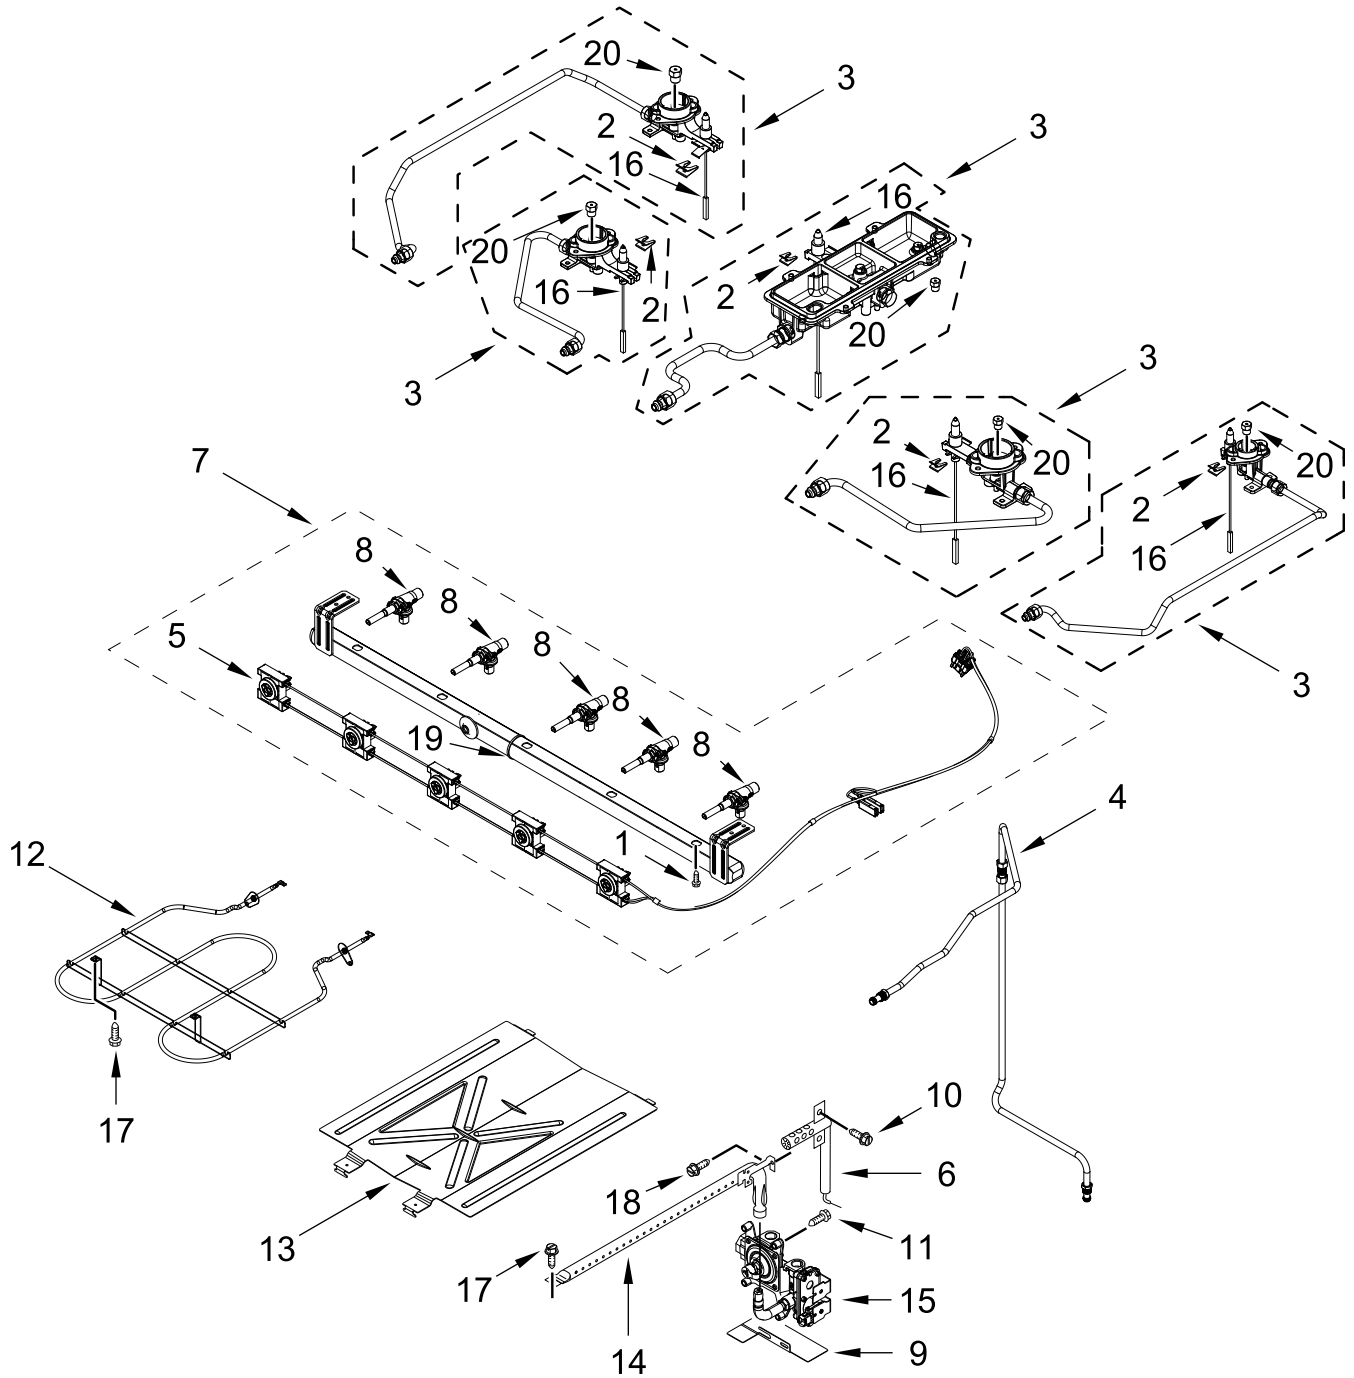

MANIFOLD PARTS