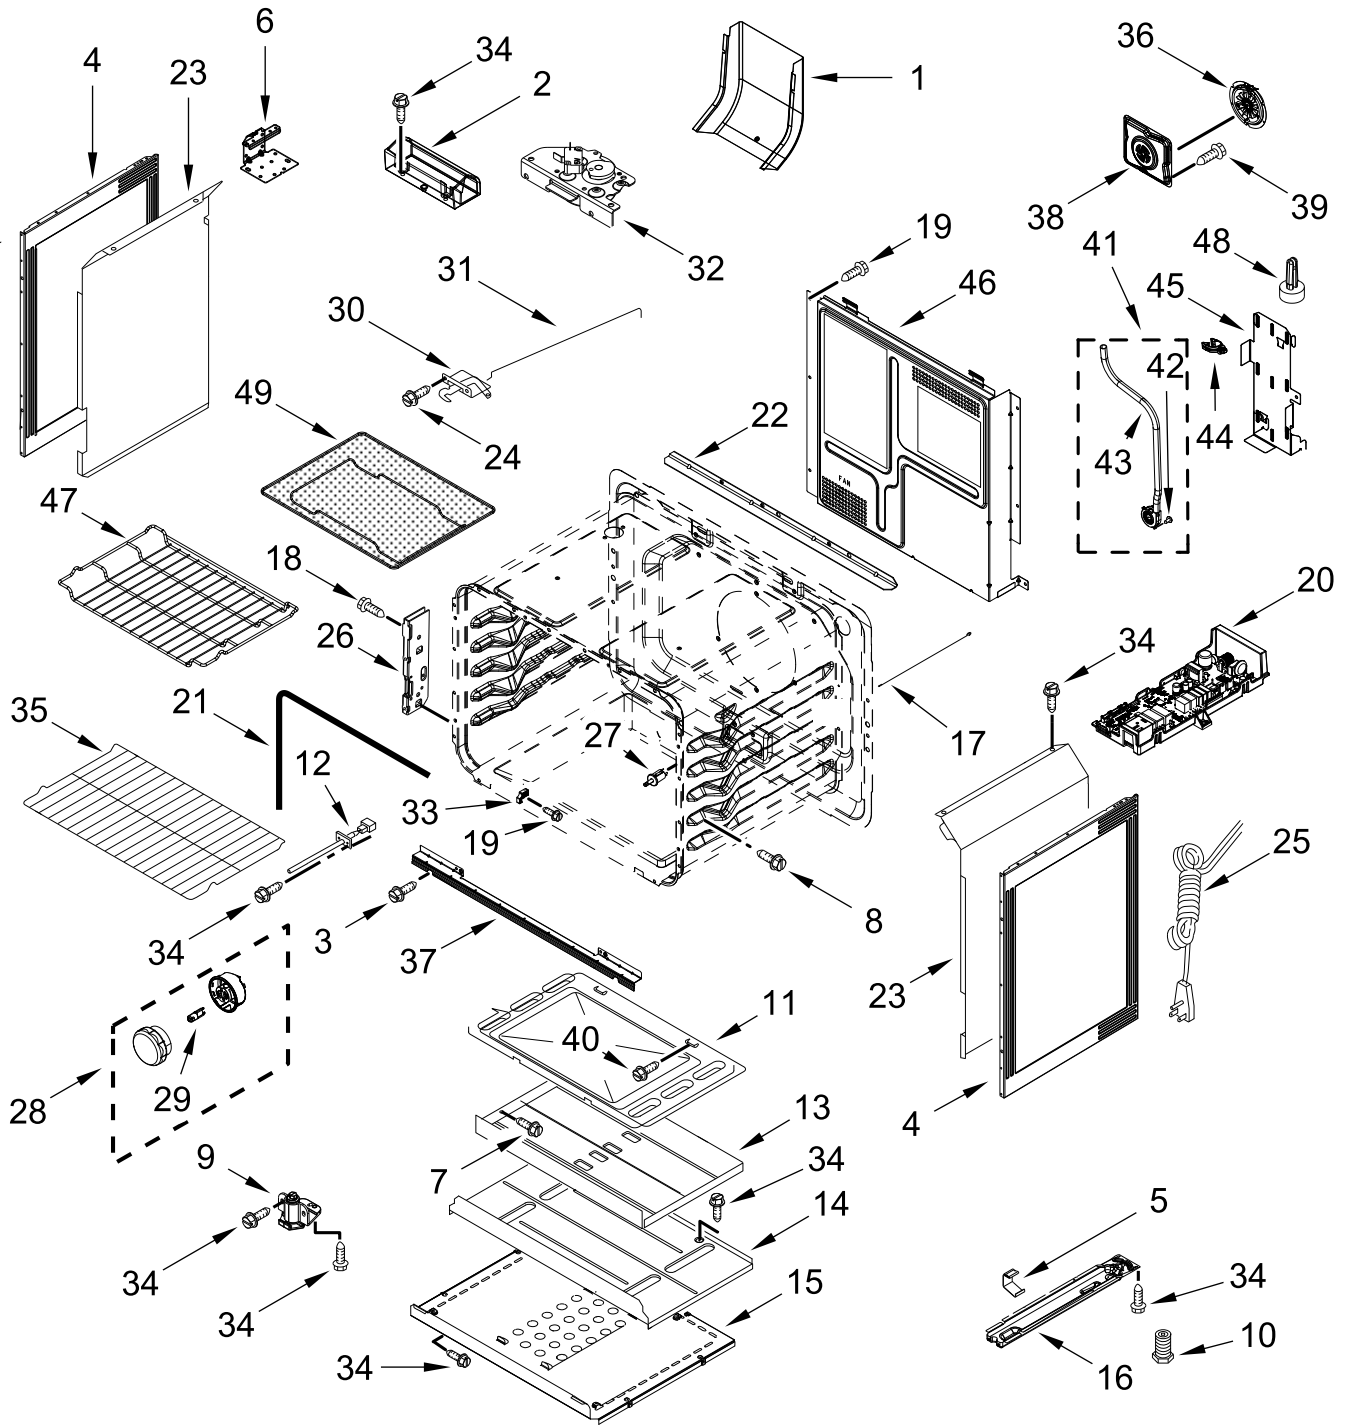

CHASSIS PARTS

CHASSIS PARTS

<u>Illus. No.</u>	<u>Part No.</u>	<u>Description</u>	<u>Illus. No.</u>	<u>Part No.</u>	<u>Description</u>	<u>Illus. No.</u>	<u>Part No.</u>	<u>Description</u>
1	W11366110	Box, Flue	19	3400080	Screw	36	W11644425	Fan, Convection
2	W11279866	Shield, Flue	20	W11734475	Control, Electronic	37	W11464547	Bracket, Front Frame
3	W10067840	Screw	21	W11491751	Seal, Door	38	W11373155	Cover, Conv Fan
4		Panel, Side	22	W10435470	Brace, Main Back	39	W10516115	Screw
	W11445467	Black	23	W11379353	Retainer, Insulation (Left)	40	W10379120	Screw
	W11445761	White		W11379943	Retainer, Insulation (Right)	41	W11625914	Exhaust, Vent
5	W10137382	Clip, Panel	24	3196560	Screw	42	3400701	Screw
6	W11287215	Bracket, Manifold	25	W11661976	Cord, Power	43	W11411632	Blower, Tube
7	W10362924	Screw	26	W10289077	Receiver, Hinge	44	W11642475	Tube, Clamp
8	3196560	Screw	27	W11511828	Switch, Door	45	W11365827	Terminal Block, Cover
9	W10341186	Front Foot Assembly	28	W11634772	Light Assembly	46	W11596199	Cover, Side Fan
10	W10058460	Foot, Leveling	29	W10571723	Bulb, Halogen 40 Watts	47	W11607819	Rack, Oven (Gull-Wing)
11	W11602073	Bottom, Oven	30	9761013	Front Door Latch Assembly	48	8016P022-60	Glide, Main Top
12	W11633068	Sensor	31	W10078370	Rod, Push Latch	49	W11661815	Basket, Airfry
13	8053967	Baffle, Burner Oven	32	W10107820	Rear Door Latch Assembly			FOLLOWING PARTS NOT ILLUSTRATED
14	8053969	Shield, Heat	33	W10674705	Glide, Drawer Front		W10818362	Insulation, Wrap
15	W11640074	Shield, Lower	34	3196178	Screw		W11407376	Insulation, Back
16	W10390008	Base Rail Assembly (Left)	35	W11173792	Rack, Oven			
	W10390007	Base Rail Assembly (Right)						
17	9757239	Rod, Door Switch						
18	W10031780	Screw