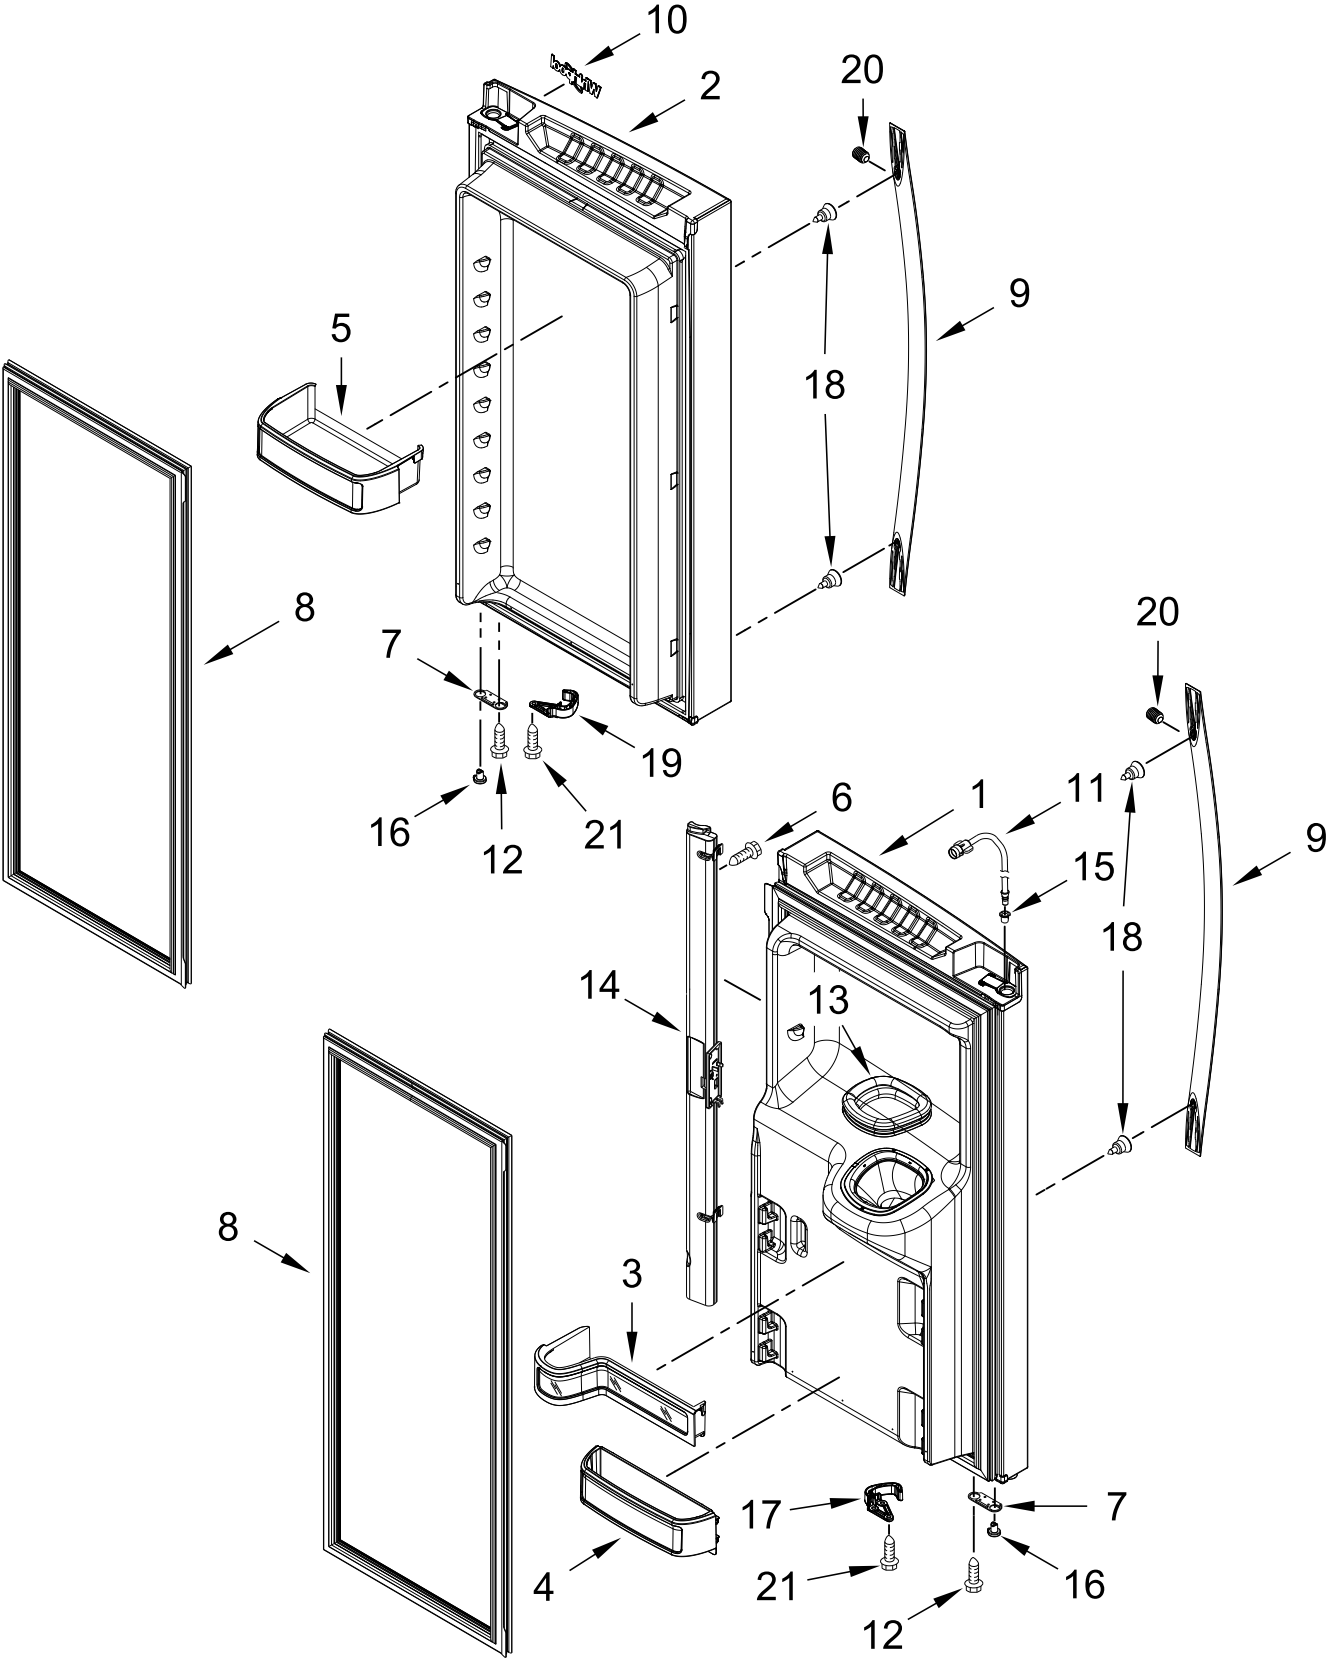

REFRIGERATOR DOOR PARTS

REFRIGERATOR DOOR PARTS

<u>Illus.</u> <u>No.</u>	<u>Part No.</u>	<u>Description</u>	<u>Illus.</u> <u>No.</u>	<u>Part No.</u>	<u>Description</u>	<u>Illus.</u> <u>No.</u>	<u>Part No.</u>	<u>Description</u>
1		Door, Left	9		Handle, Door	17		Latch, Door Closer
	W11377225	Stainless		W11045530	Stainless			Left Hand
2		Door, Right	10	W10884773	Badge		W10833741	Grey
	W11377230	Stainless	11	W11431179	Waterline, Door	18	W11328753	Screw
3	W11698403	Bucket, LH Upper	12	12990521	Screw	19		Latch, Door Closer
4	W11698402	Bucket, Small	13	W10287601	Seal, Ice Chute			Right Hand
5	W11698404	Bucket, Gallon	14		Mullion, Door		W10833739	Grey
6	12990204	Screw		12722815AP	Grey	20	W10693137	Screw, Set
7		Stop, Door	15	12996601	Clip, Bushing	21	12990518	Screw
	12968202AP	Grey	16		Closure, Door			
8		Gasket, Door		12028505AP	Grey			
	W10830055	Grey