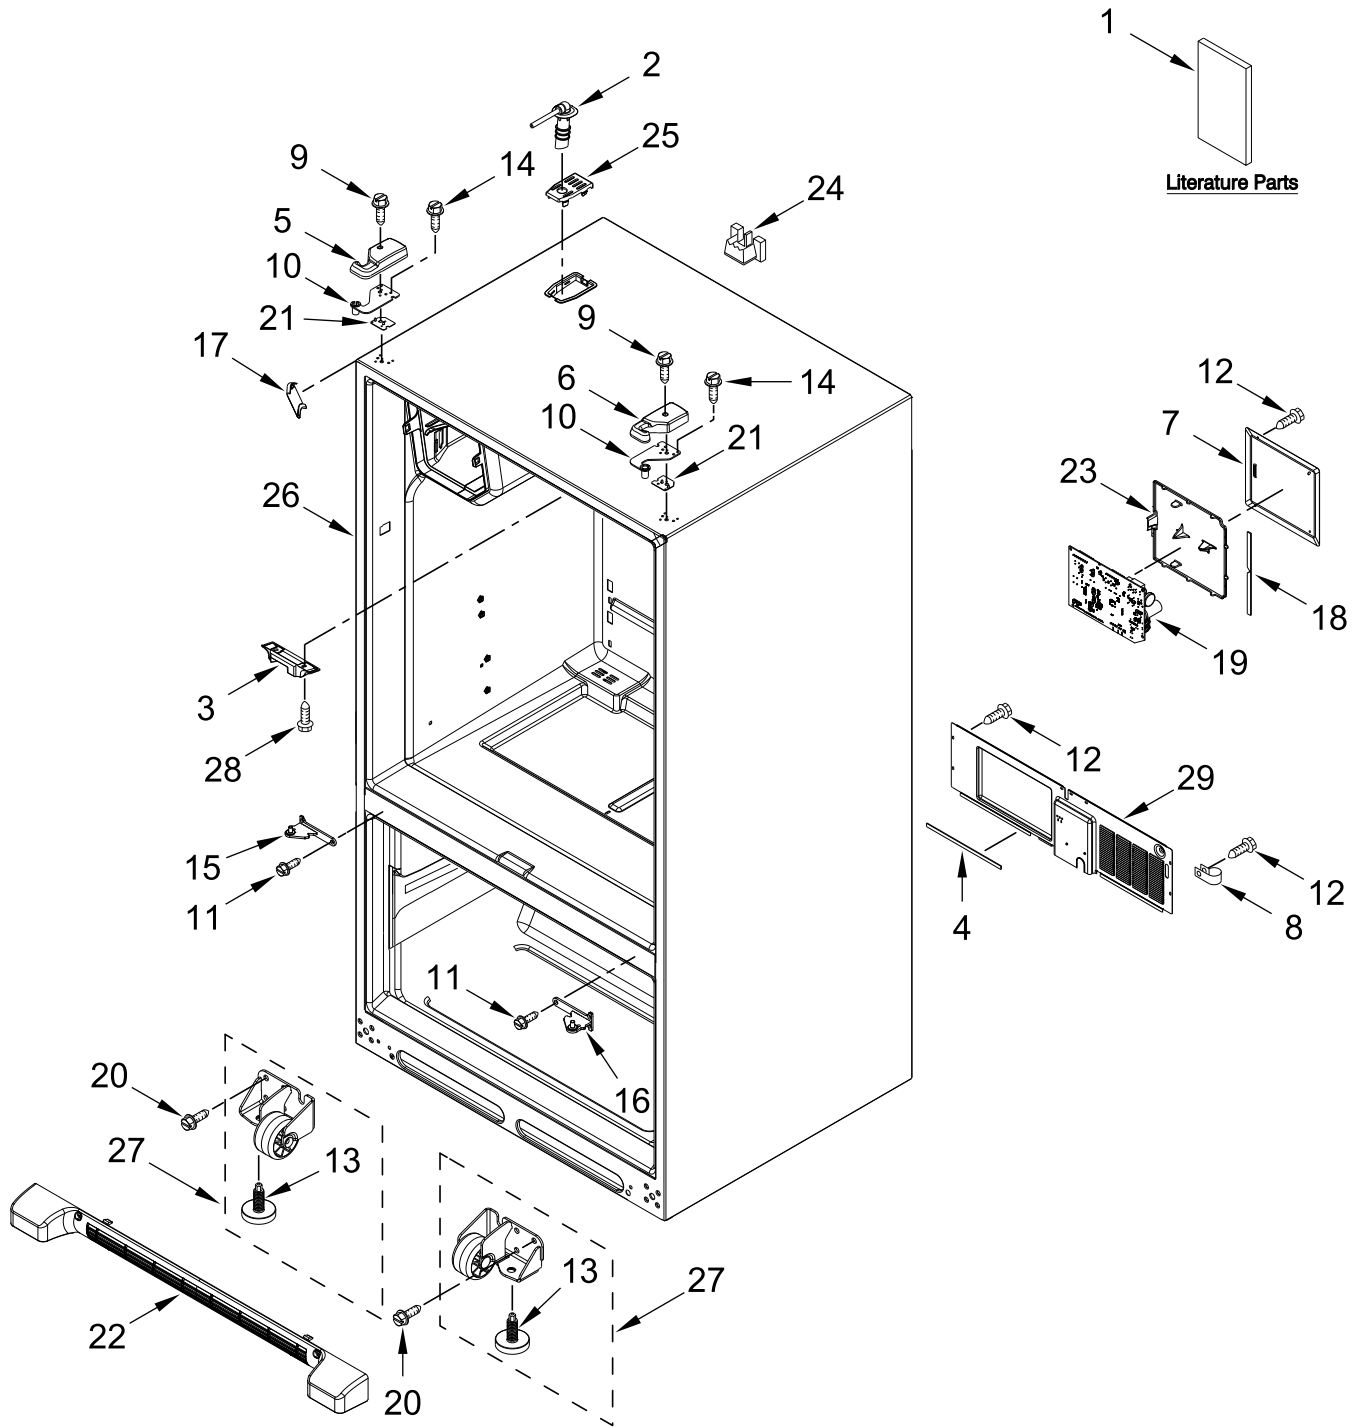

# CABINET PARTS

<u>Illus. No.</u>	<u>Part No.</u>	<u>Description</u>	<u>Illus. No.</u>	<u>Part No.</u>	<u>Description</u>	<u>Illus. No.</u>	<u>Part No.</u>	<u>Description</u>
1		Literature Parts	10		Hinge, Top	21		Shim, Top Hinge
	W11665550	Tech Sheet		W11456626	Left Hand		12999501	Left Hand
	W11608713	Owners Manual		W11456625	Right Hand		12999502	Right Hand
	W11730572	Energy Guide	11	W10673840	Screw (Stainless)	22		Grille, Toe
2	W11232485	Tube, Water	12	12990702	Screw		W10534155	Grey
3	12698403	Plate, Pivot	13	W10141622	Brake, Roller	23	W10296541	Lid, HV Control Box
4	W11534848	Gasket	14	12992403	Screw	24	W11651067	Block, Fill Tube
5		Cover, Top Hinge	15		Hinge, Center	25		Cover, Fill Tube
		Left Hand		W11610757	Left Hand		12981401AP	Grey
		(Includes Foil)	16		Hinge, Center	26		Cabinet (Not A Servicable Part)
	W10337648	Grey		W11610758	Right Hand	27		Assembly, Roller
6		Cover, Top Hinge	17		Cover, Corner		W10515763	Left Hand
		Right Hand		12587703AP	Grey		W10515762	Right Hand
	12962302AP	Grey	18	W10914798	Gasket, Control Box	28	688983	Screw
7	12961602	Cover, Control Box	19	W11454964	Control, Electronic	29	W10270394	Cover, Unit
8	M0108107	Clamp, Tube	20	W10709365	Screw			
9	12992602	Screw						

# REFRIGERATOR LINER PARTS