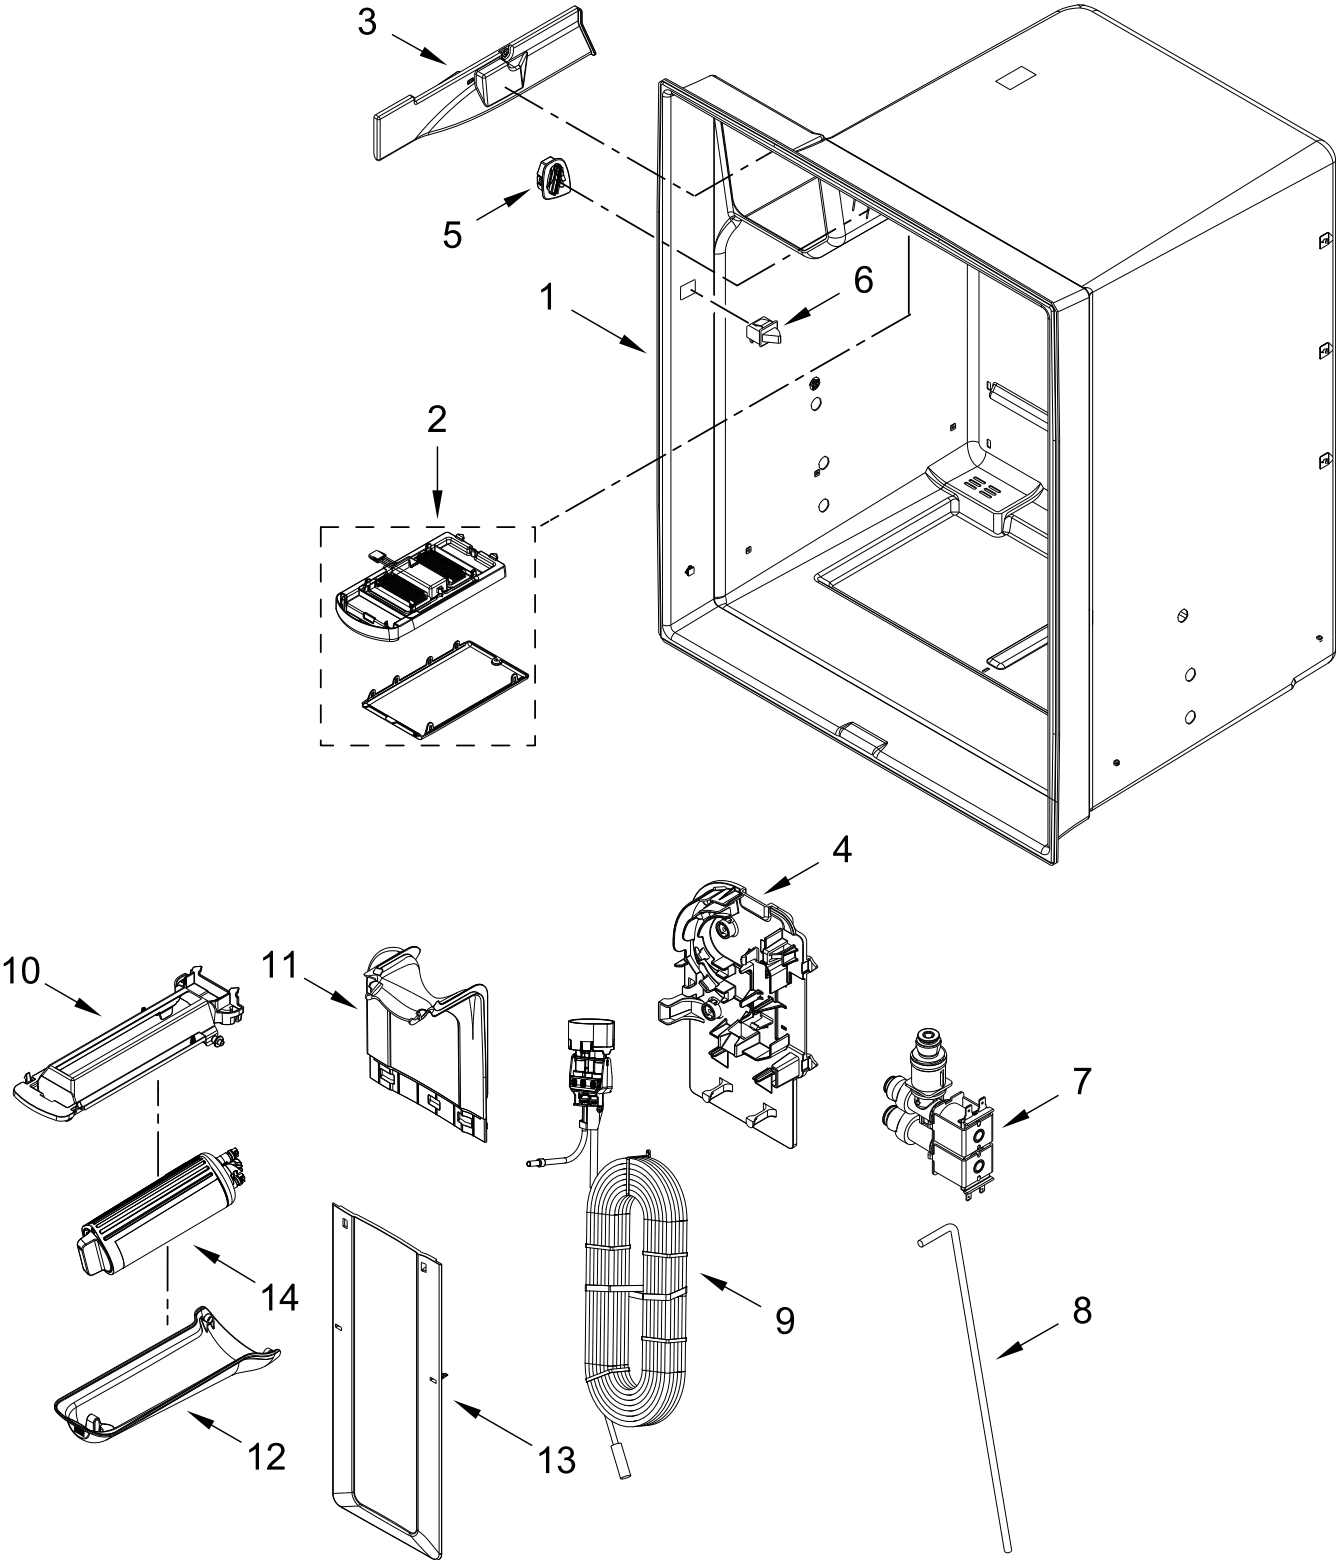

# CABINET PARTS

<u>Illus. No.</u>	<u>Part No.</u>	<u>Description</u>	<u>Illus. No.</u>	<u>Part No.</u>	<u>Description</u>	<u>Illus. No.</u>	<u>Part No.</u>	<u>Description</u>
1		Literature Parts	10		Hinge, Top	21		Shim, Top Hinge
	W11665550	Tech Sheet		W11456626	Left Hand		12999501	Left Hand
	W11608713	Owners Manual		W11456625	Right Hand		12999502	Right Hand
	W11730572	Energy Guide	11	W10673840	Screw (Stainless)	22		Grille, Toe
2	W11232485	Tube, Water	12	12990702	Screw		W10534155	Grey
3	12698403	Plate, Pivot	13	W10141622	Brake, Roller	23	W10296541	Lid, HV Control Box
4	W11534848	Gasket	14	12992403	Screw	24	W11651067	Block, Fill Tube
5		Cover, Top Hinge	15		Hinge, Center	25		Cover, Fill Tube
		Left Hand		W11610757	Left Hand		12981401AP	Grey
		(Includes Foil)	16		Hinge, Center	26		Cabinet (Not A Servicable Part)
	W10337648	Grey		W11610758	Right Hand	27		Assembly, Roller
6		Cover, Top Hinge	17		Cover, Corner		W10515763	Left Hand
		Right Hand		12587703AP	Grey		W10515762	Right Hand
	12962302AP	Grey	18	W10914798	Gasket, Control Box	28	688983	Screw
7	12961602	Cover, Control Box	19	W11454964	Control, Electronic	29	W10270394	Cover, Unit
8	M0108107	Clamp, Tube	20	W10709365	Screw			
9	12992602	Screw						

# REFRIGERATOR LINER PARTS