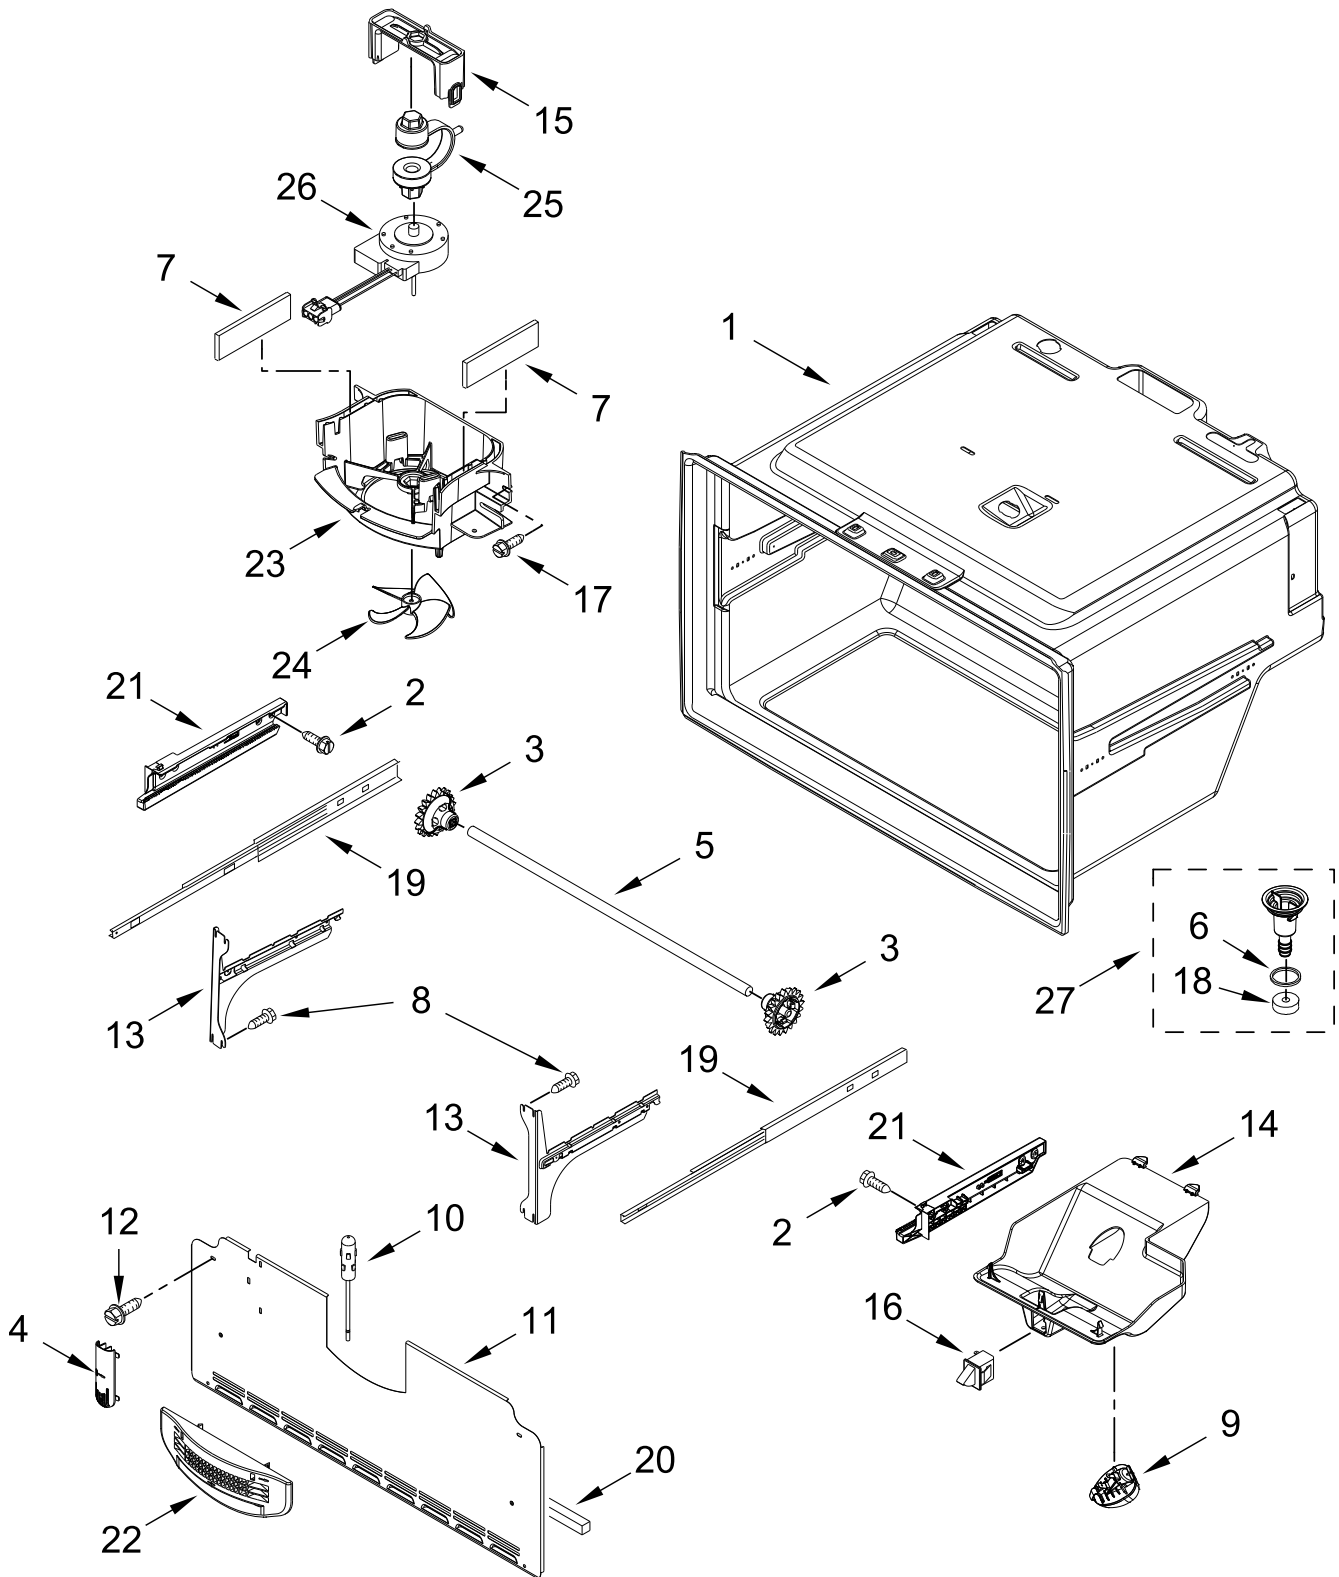

# CABINET PARTS

<u>Illus. No.</u>	<u>Part No.</u>	<u>Description</u>	<u>Illus. No.</u>	<u>Part No.</u>	<u>Description</u>	<u>Illus. No.</u>	<u>Part No.</u>	<u>Description</u>
1		Literature Parts	10		Hinge, Top	21		Shim, Top Hinge
	W11665550	Tech Sheet		W11456626	Left Hand		12999501	Left Hand
	W11608713	Owners Manual		W11456625	Right Hand		12999502	Right Hand
	W11730572	Energy Guide	11	W10673840	Screw (Stainless)	22		Grille, Toe
2	W11232485	Tube, Water	12	12990702	Screw		W10534155	Grey
3	12698403	Plate, Pivot	13	W10141622	Brake, Roller	23	W10296541	Lid, HV Control Box
4	W11534848	Gasket	14	12992403	Screw	24	W11651067	Block, Fill Tube
5		Cover, Top Hinge	15		Hinge, Center	25		Cover, Fill Tube
		Left Hand		W11610757	Left Hand		12981401AP	Grey
		(Includes Foil)	16		Hinge, Center	26		Cabinet (Not A Servicable Part)
	W10337648	Grey		W11610758	Right Hand	27		Assembly, Roller
6		Cover, Top Hinge	17		Cover, Corner		W10515763	Left Hand
		Right Hand		12587703AP	Grey		W10515762	Right Hand
	12962302AP	Grey	18	W10914798	Gasket, Control Box	28	688983	Screw
7	12961602	Cover, Control Box	19	W11454964	Control, Electronic	29	W10270394	Cover, Unit
8	M0108107	Clamp, Tube	20	W10709365	Screw			
9	12992602	Screw						

# REFRIGERATOR LINER PARTS

# FREEZER LINER PARTS