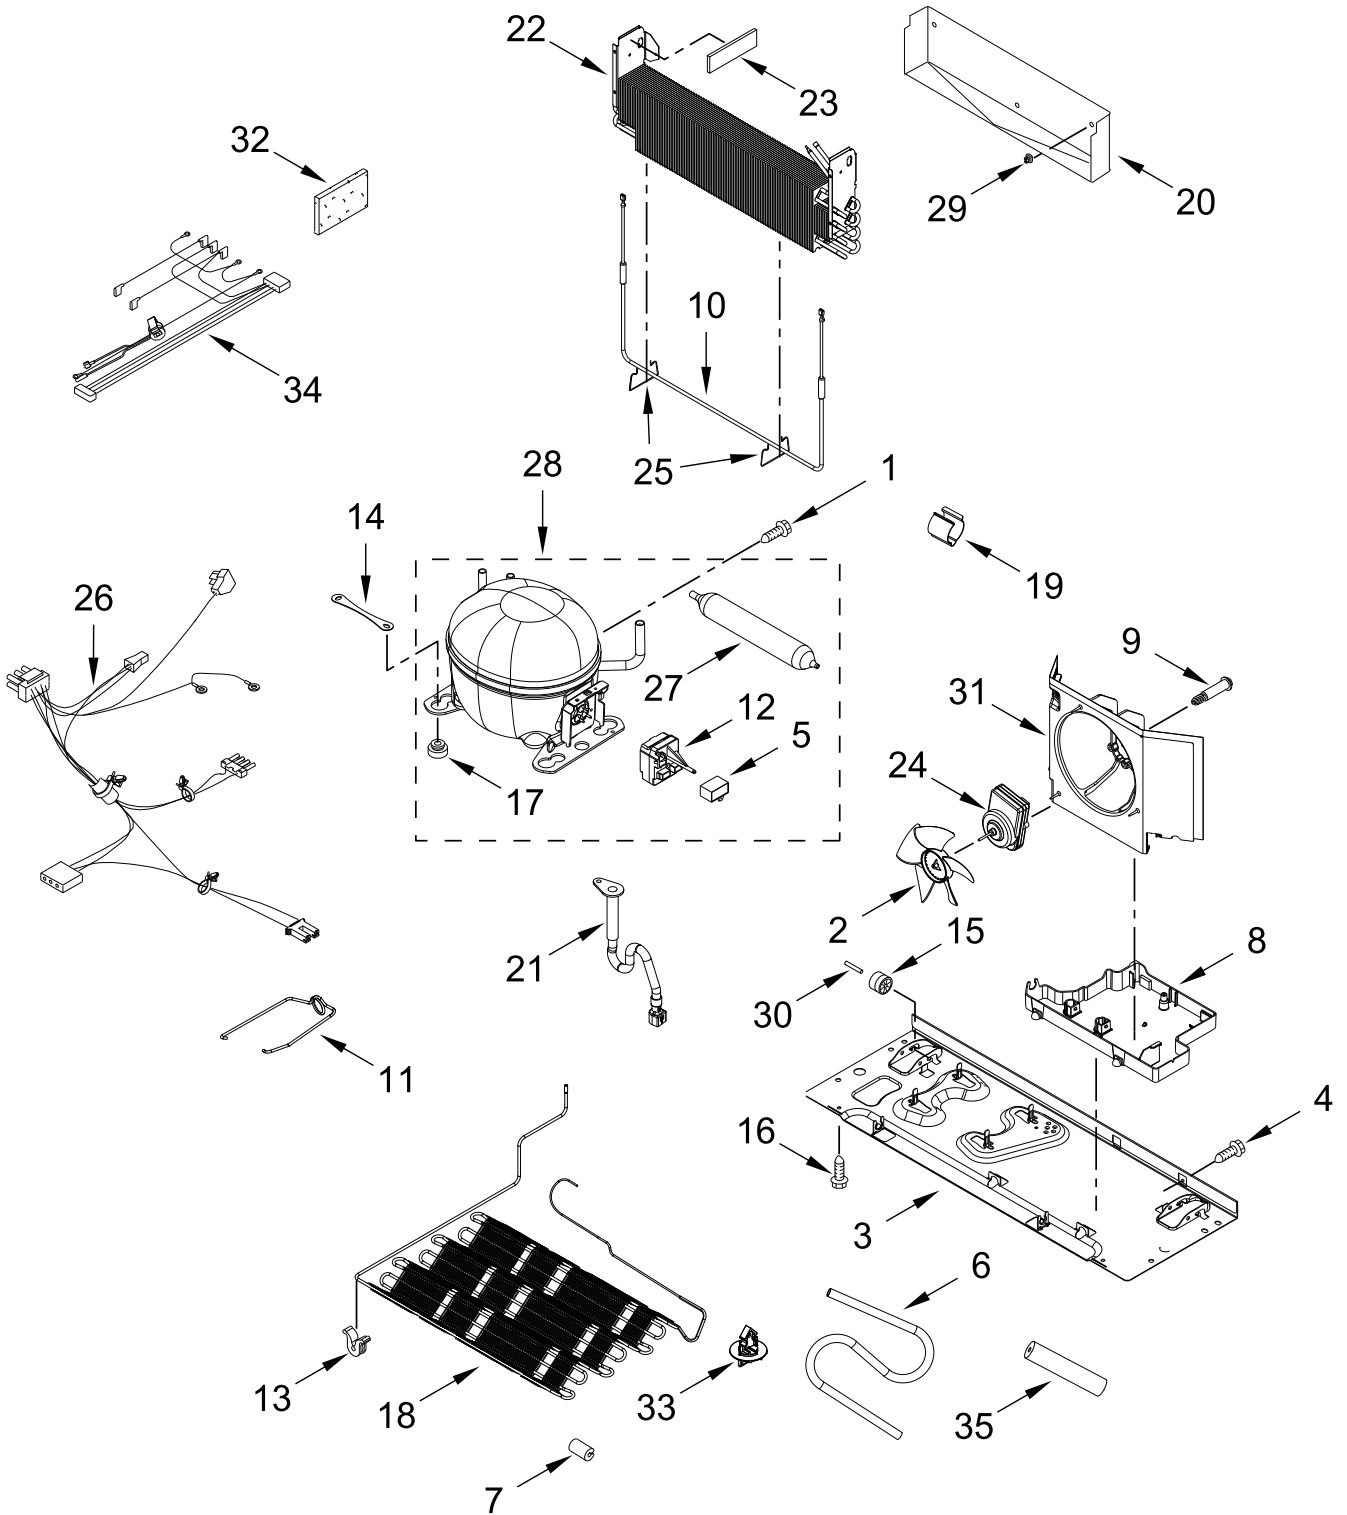

UNIT PARTS

UNIT PARTS

<u>Illus.</u> <u>No.</u>	<u>Part No.</u>	<u>Description</u>	<u>Illus.</u> <u>No.</u>	<u>Part No.</u>	<u>Description</u>	<u>Illus.</u> <u>No.</u>	<u>Part No.</u>	<u>Description</u>
1	12992301	Screw	20	W11337767	Tray, Drip	28	W11563970	Compressor (Also Order the Following Lokring™ Parts)
2	12825803	Blade, Fan	21	W10622099	Extension, Drain Tube			
3	W11604794	Basepan	22	W11337423	Evaporator (Also Order the Following Lokring™ Parts)	W11504416	8.5/6 NR MS 00 (Suction Tube to Compressor)	
4	12990511	Screw				W11504431	7/5 NR MS 00 (Discharge Tube to Compressor)	
5	W10350564	Capacitor						
6	W11623085	Tube, Suction						
7	2319835	Grommet, Condenser		W11504423	8/2 NR AL 00 (Capillary Tube to Evaporator)			
8	W10655368	Pan, Drain						
9	W10622701	Screw		W11504415	8.5/8 NR MS 00 (Suction Line to Evaporator)	W11506621	6 NK MS 00 (Charging Tube to Compressor)	
10	W11287565	Heater, Defrost	23	W11244122	Gasket, Foam			
11	W11629200	Strap, Bale	24	W11505534	Motor, Condenser Fan	W11506635	Tube, Charging (1/4 in w/ Schrader Valve)	
12	W11359985	Device, Start	25	W11380964	Clip, Heater	29	10623002	Clip, Evaporator
13	W10137529	Grommet, Condenser	26	W11654037	Harness, Unit (Includes Power Cord)	30	12477202	Axle, Roller
14	W10236396	Strap, Compressor	27	W10805035	Drier (Service Drier Without Dye) (Also Order the Following Lokring™ Parts)	31	W11463236	Shroud, Condenser Fan
15	12477102	Roller				32	2169104	Insulation, Sound Deadening
16	12992101	Screw				33	W10815863	Clip, Condenser
17	W11631702	Grommet		W11504445	5/4 NR MS 00 (Heat Loop to Drier)	34	W11309682	Harness, Evaporator Heater (Includes Defrost Thermostat)
18	W11597885	Condenser (Also Order the Following Lokring™ Parts)				35	W10303521	Sleeve REFRIGERANT CHARGE 51 grams (R600a)
	W11506623	5 NK MS 00 (Discharge Tube to Condenser)						
	W11504432	6/5 NR MS 00 (Heat Loop to Condenser)		W11504447	5/1.8 NR MS 00 (Capillary Tube to Drier)			
19	W10281329	Clip, Drier