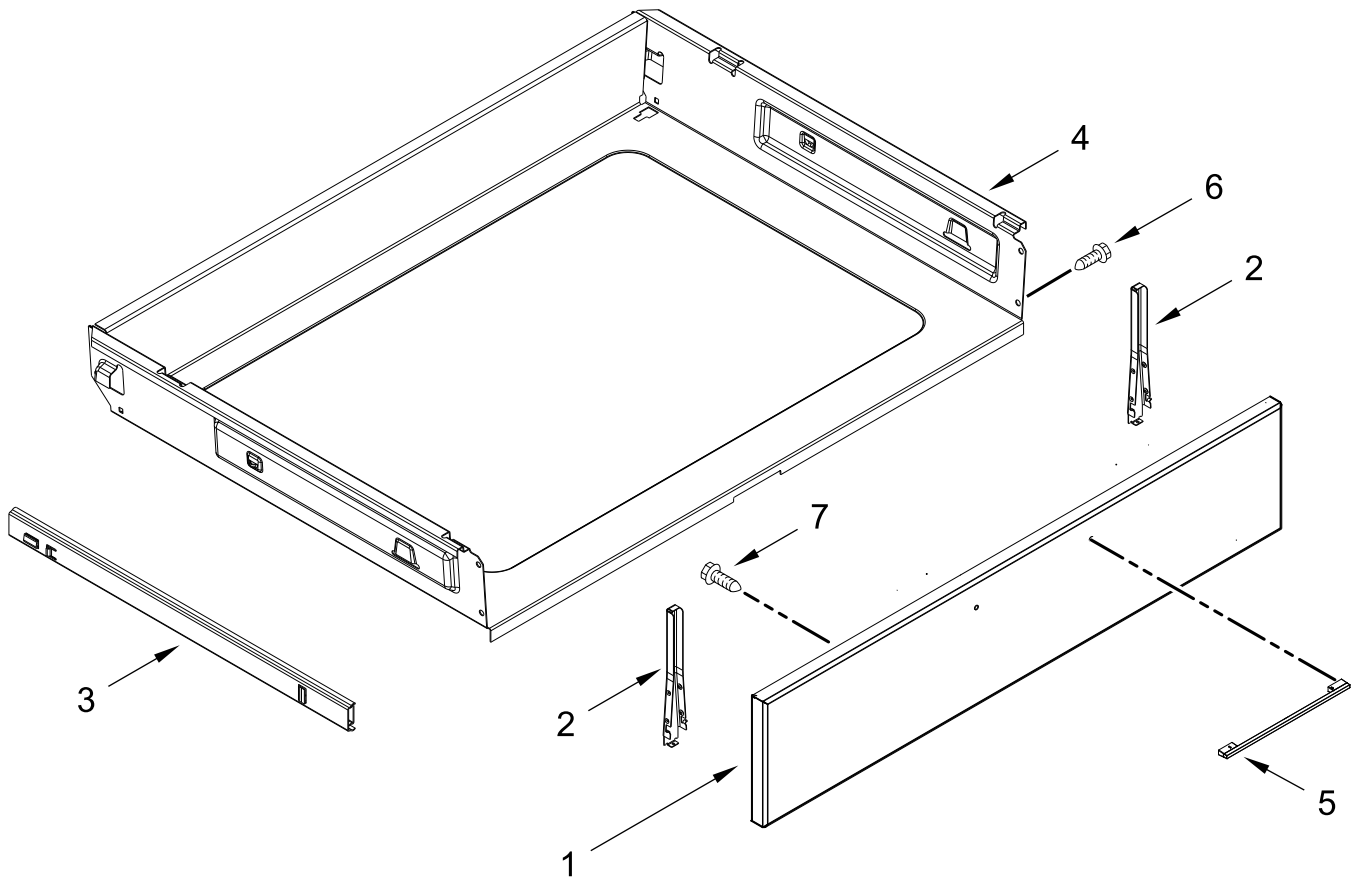

DOOR PARTS

<u>Illus.</u> <u>No.</u>	<u>Part No.</u>	<u>Description</u>
1		Trim, Vent
	W10887939	Black
2	3196184	Screw
3	W10813140	Rail, Horizontal Support
4	W10826568	Liner, Door
5	W11223202	Glass, Inner
6		Handle, Door
	W10914779	Stainless

<u>Illus.</u> <u>No.</u>	<u>Part No.</u>	<u>Description</u>
7	W10541911	Bracket, Glass Upper Handle
8	W10031790	Screw
9	W11379948	Glass Spacer
10	W11184046	Hinge, Door (Active)
11	W10813139	Rail, Vertical Support
12	W10884775	Badge

<u>Illus.</u> <u>No.</u>	<u>Part No.</u>	<u>Description</u>
13		Glass, Outer
	W10864214	Stainless
14	W11091878	Screw
15	W10031780	Screw
16	W10766562	Insulation, Door
17	W10319024	Washer, Door

DRAWER PARTS