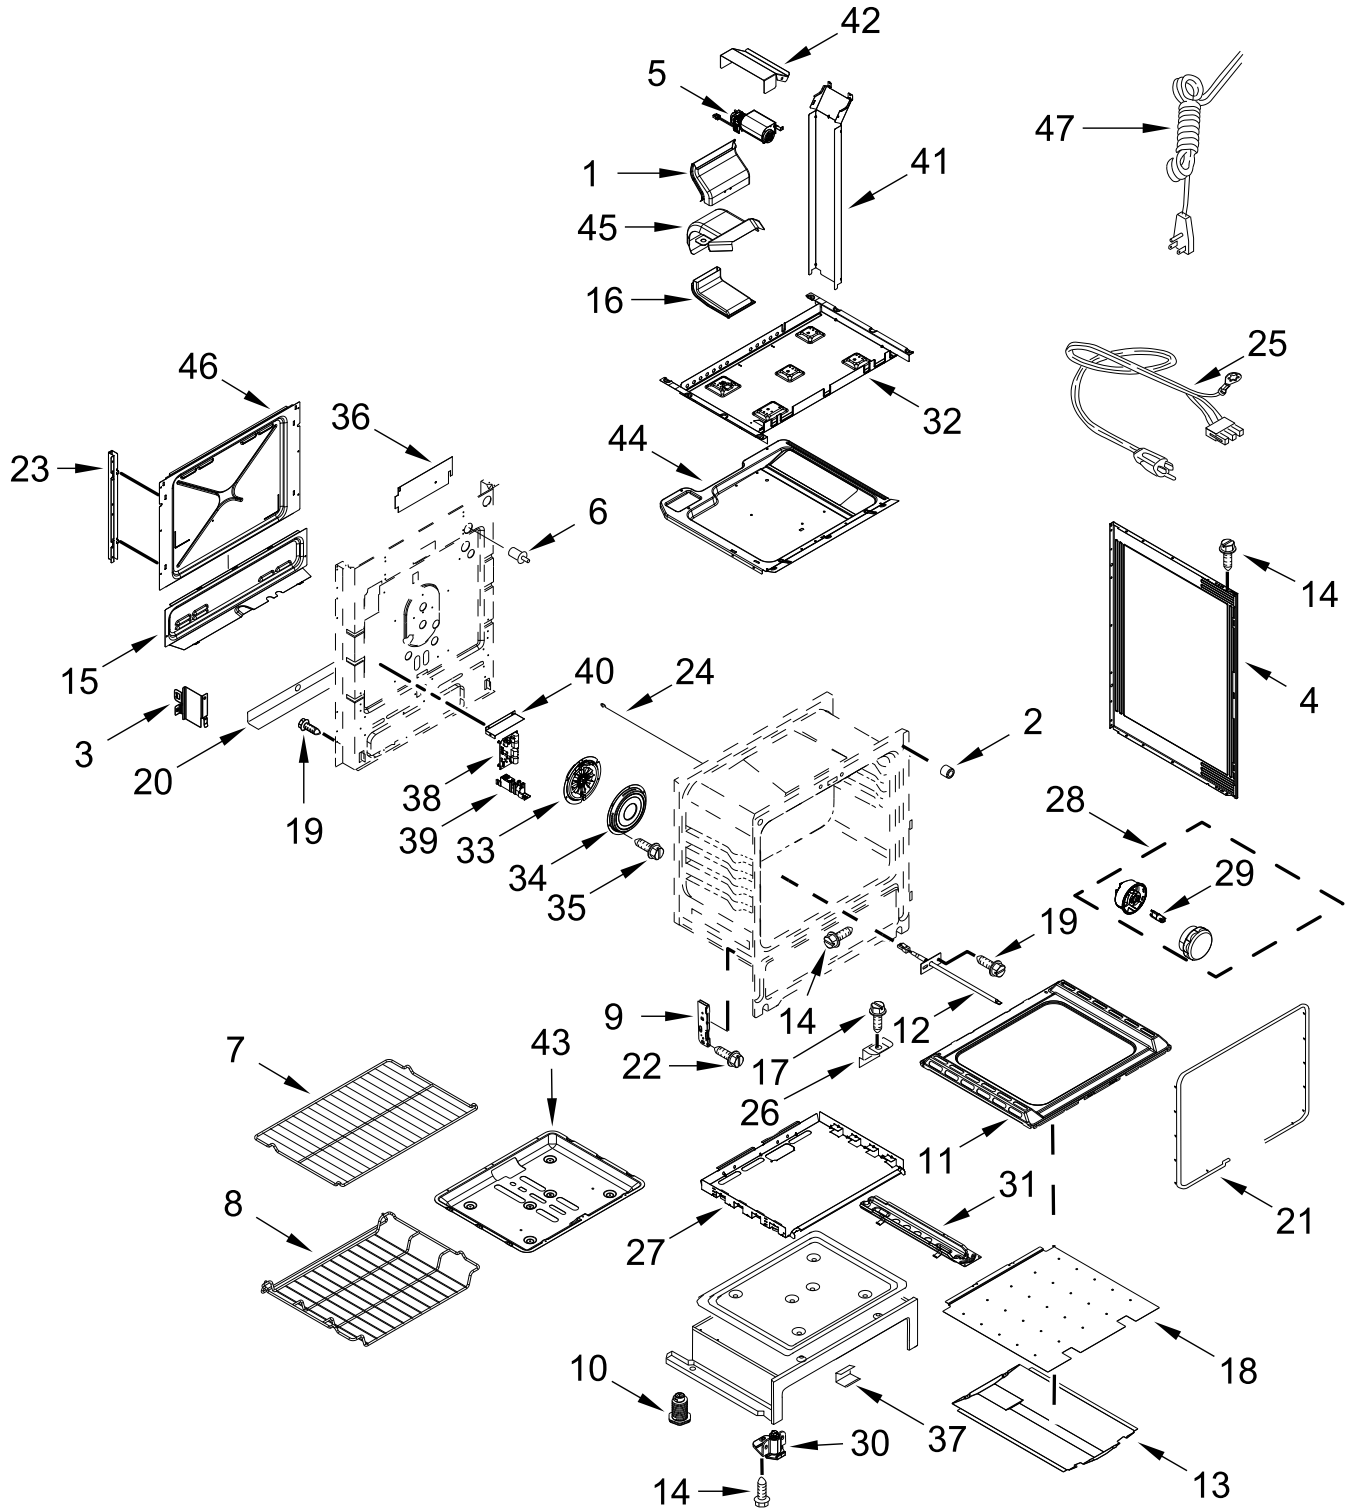

CHASSIS PARTS

CHASSIS PARTS

<u>Illus. No.</u>	<u>Part No.</u>	<u>Description</u>	<u>Illus. No.</u>	<u>Part No.</u>	<u>Description</u>	<u>Illus. No.</u>	<u>Part No.</u>	<u>Description</u>
1	W10614920	Assembly, Flue	21	W11491752	Gasket, Door	39	W11350452	Spark Module
2	9758701	Spacer, Door	22	W10031780	Screw	40	W11206138	Guard, Splash
3	W10273002	Bracket, Oven Support	23	W10162241	Channel, Rear	41	W10162254	Duct, Cooling
4		Panel, Side	24	W10273192	Rod, Door Switch	42	W10162255	Duct, Cover
	W10162245	Black	25	W11456871	Harness, Main	43	W11379356	Pan, Bake
5	W11467246	Cooling Fan	26	W10035900	Support, Oven Bottom	44	W10289168	Box, Burner SI
6	W11511828	Switch, Door	27	W10541959	Shield, Bake	45	W10162257	Duct, Cooktop
7	W10531060	Rack, Oven	28	W11634772	Light Assembly	46	W11379355	Cover, Back
8	W10289145	Rack, Oven (Gull-Wing)	29	W10571723	Bulb, Halogen 40 Watts	47	W10910642	Cord, Power
9	W10289077	Receiver, Hinge	30	W10341186	Front Foot Assembly			FOLLOWING PARTS NOT ILLUSTRATED
10	W10058460	Foot, Leveling	31	W10390008	Base Rail Assembly (Left)	4820F015-59		Insulation, Strap
11	W10211368	Bottom, Oven		W10390007	Base Rail Assembly (Right)	W10289173		Insulation, Wrap
12	W10586204	Sensor				W10162240		Insulation, Back
13	3601P356-45	Baffle, Bake Burner	32	W11216156	Box, Burner	W11504279		Kit, LP 5 Orifice Conversion
14	3196178	Screw	33	W11353926	Convection Assembly	W10566535		LP Conversion Kit (Bake and Broil)
15	W10162249	Cover, Wire	34	W10346154	Cover, Convection	W10400494		Orifice, LP Bake
16	W11040249	Assembly, Flue (Upper)	35	W10362924	Screw	W10465078		Orifice, LP Broil
17	W10362924	Screw	36	W10818358	Shield, Wire			
18	W10323077	Diffuser, Flame	37	W10137382	Clip, Panel			
19	3196178	Screw	38	W10457998	Module, Spark (0 plus 2)			
20	W10435470	Brace, Main Back