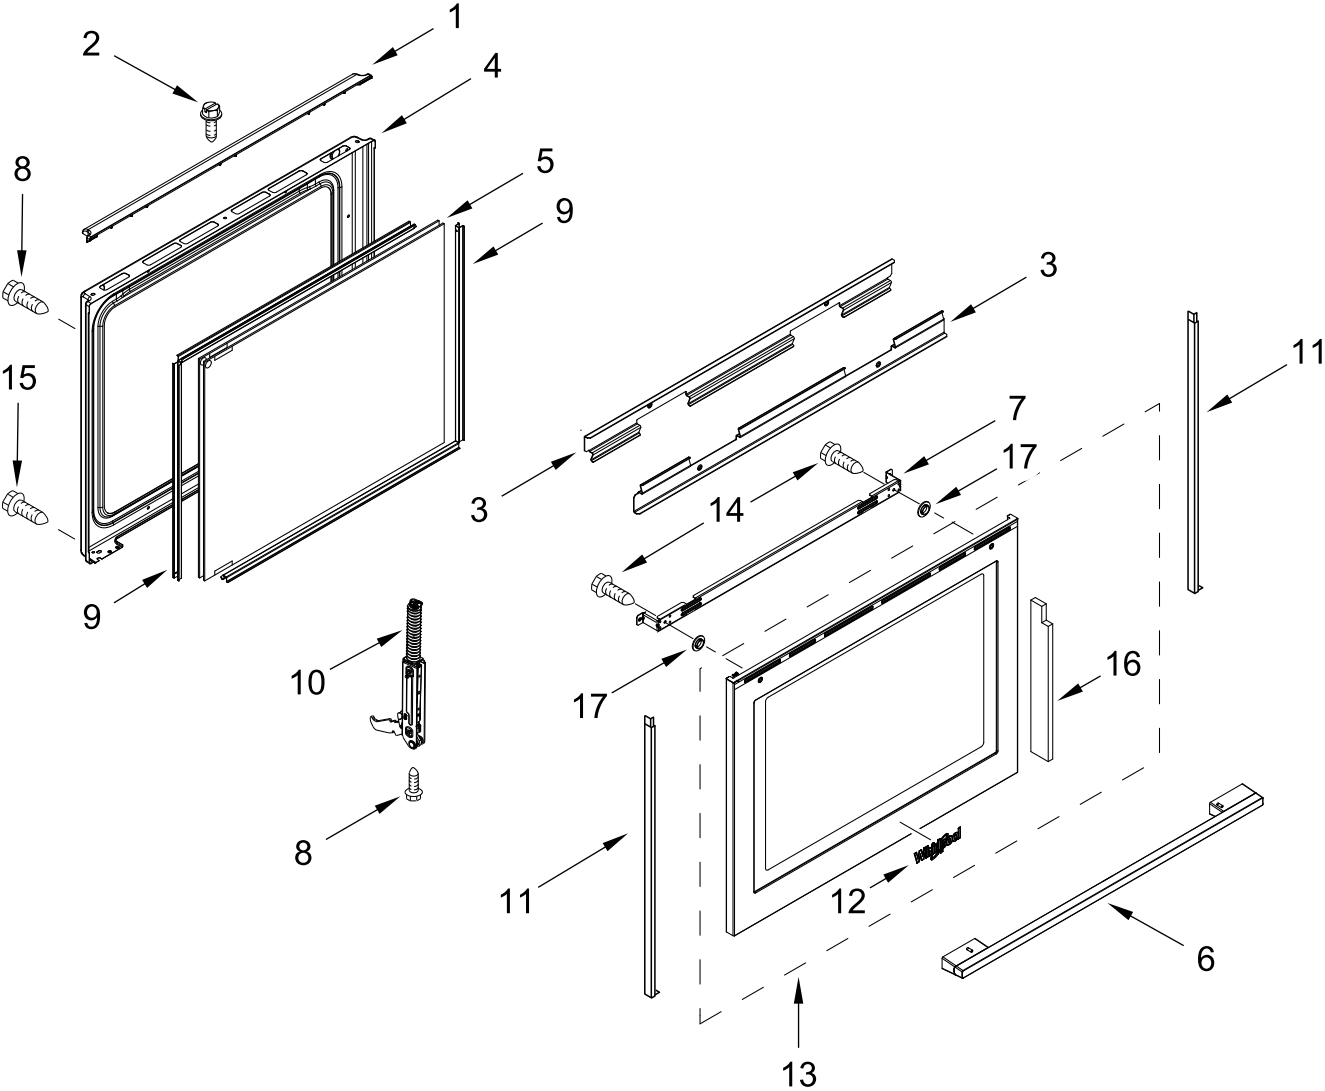

DOOR PARTS

DOOR PARTS

<u>Illus.</u> <u>No.</u>	<u>Part No.</u>	<u>Description</u>
1		Trim, Vent
	W10887939	Black
2	3196184	Screw
3	W10813140	Rail, Horizontal Support
4	W10826568	Liner, Door
5	W11223202	Glass, Inner
6		Handle, Door
	W10914779	Stainless