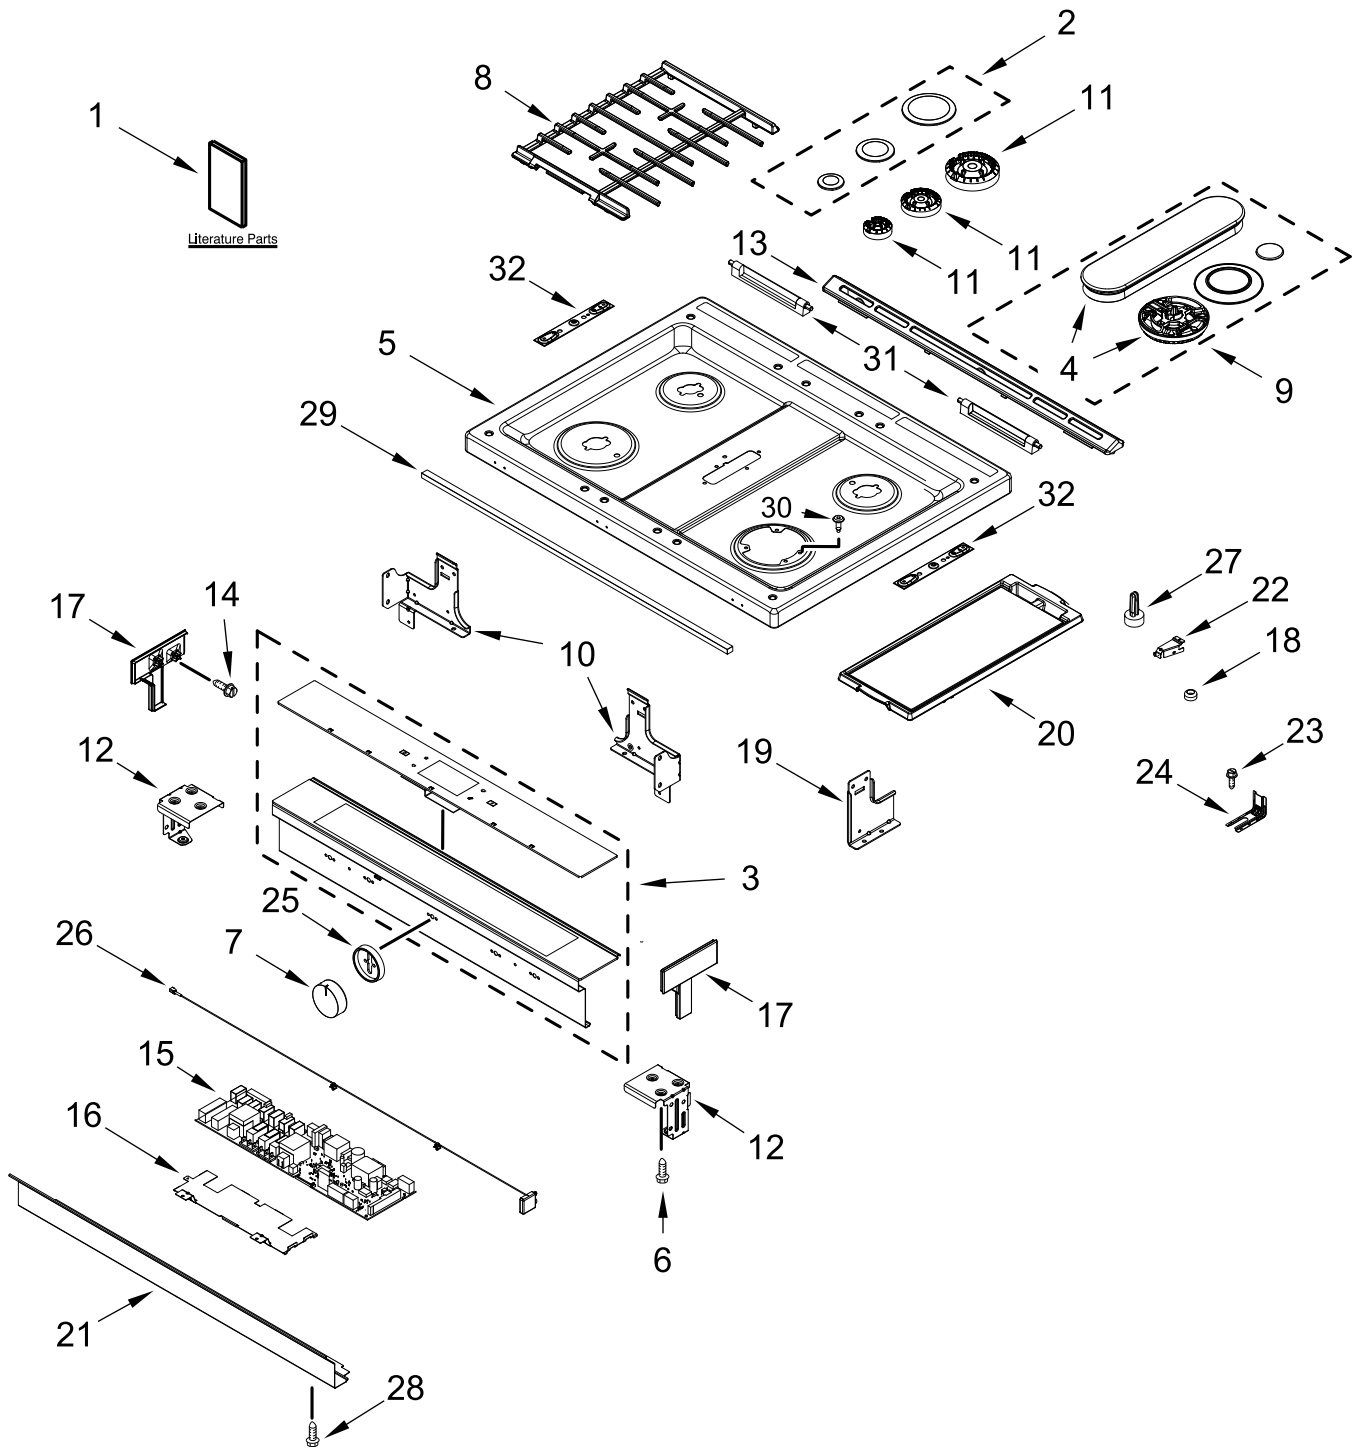

GAS RANGE
(Fingerprint Resistant)

MODELS:

WEGA25H0HZ6 (Stainless)

COOKTOP PARTS

COOKTOP PARTS

<u>Illus. No.</u>	<u>Part No.</u>	<u>Description</u>	<u>Illus. No.</u>	<u>Part No.</u>	<u>Description</u>	<u>Illus. No.</u>	<u>Part No.</u>	<u>Description</u>
1		Literature Parts	10	W10867593	Support, Cooktop (Left)	22	W10162253	Brace, Corner (Left)
	W11498994	Owners Manual					W10162252	Brace, Corner (Right)
	W11428052	Quick Start Guide		W10867592	Support, Cooktop (Right)	23	7101P485-60	Screw, Anti-Tip Kit
	W11565459	Tech Sheet	11	W11352193	Flame Spreader (Left Front)	24	W11379947	Bracket, Anti-Tip
2		Caps, Burner (Left Front, Left Rear, Right Rear)		W11352195	Flame Spreader (Left Rear)	25		Bezel
	W11498501	Black (Set of 3)		W11352197	Flame Spreader (Right Rear)		W11108451	Stainless
3		Console		W10828159	Base, Console (Left)	26	W11516200	Antenna
	W11295853	Stainless		W10828160	Base, Console (Right)	27	8016P022-60	Glide, Main Top
4	W10867781	Spreader, Flame (Right Front)	12		Trim, Vent	28	3196178	Screw
	W11357364	Spreader, Flame (Fish)	13	W10577781	Black	29	W10612719	Gasket, Console and Cooktop
		(Center)		9780274	Screw	30	W11103318	Screw
5		Cooktop	14	W11543343	Control, Electronic (Powermax)	31	W10826075	Rear, Hinge-Grate
	W11511787	Black	15			32	W10879790	Grate Hinge Spacer
6	3196160	Screw	16	W10908536	Bracket, Control			FOLLOWING PARTS NOT ILLUSTRATED
7		Knob	17		Endcap		W11456871	Harness, Main
	W11108449	Stainless		W10854356	Stainless (Left)		W10754419	Harness, Bake and Broil
8		Grate Kit (Includes 2 Grates)		W10854360	Stainless (Right)		313438	Clip, Harness
	W11160332	Black	18	W10854253	Bumper		3196520	Clip, Wire
9	W11495472	Spreader, Flame Kit (Right Front and Center)	19	W10867600	Bracket, Console (Center)		7111P017-60	Clamp, Wire
		(Includes Burner Caps)	20	W11043399	Griddle		W10580229	Wire, Ground
			21		Console, Lower Panel		3196896	Clip, Wire
				W10899344	Black			