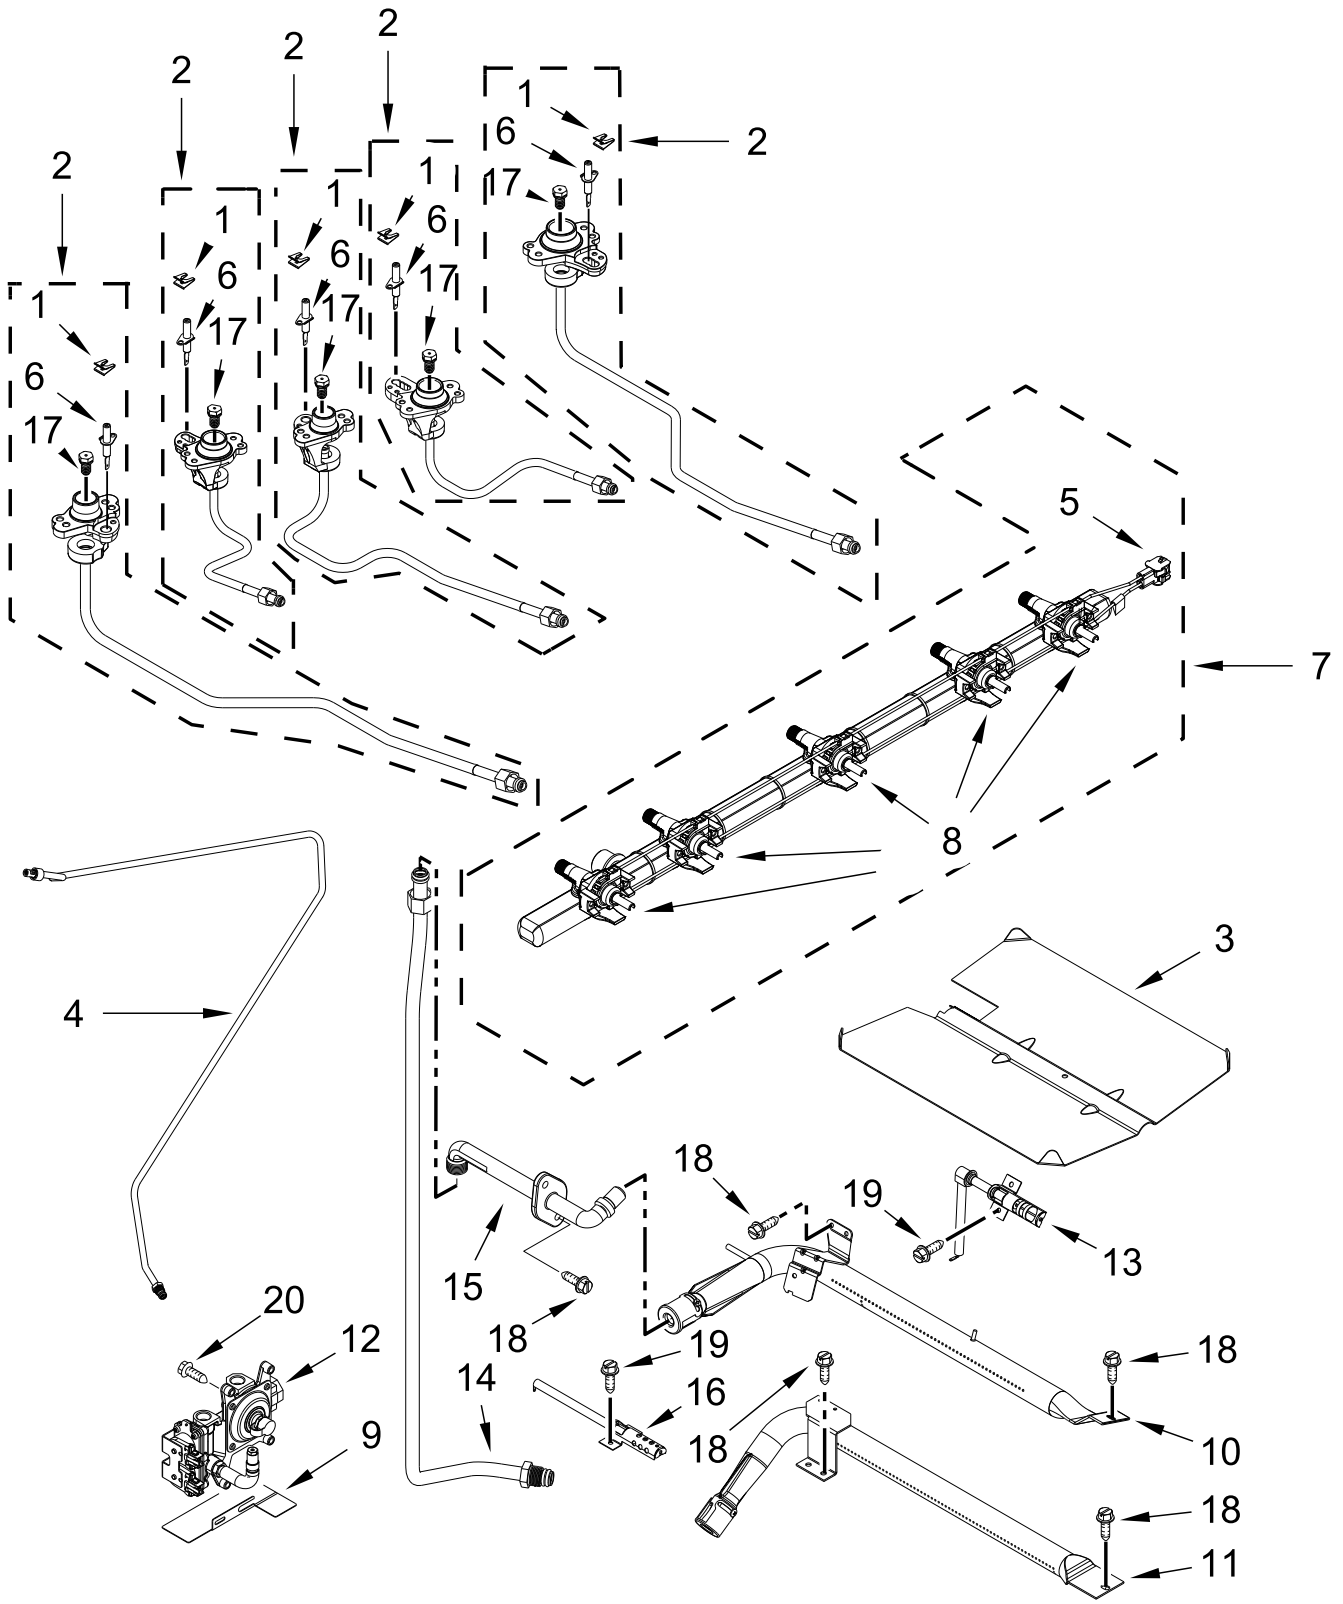

CHASSIS PARTS

<u>Illus. No.</u>	<u>Part No.</u>	<u>Description</u>	<u>Illus. No.</u>	<u>Part No.</u>	<u>Description</u>	<u>Illus. No.</u>	<u>Part No.</u>	<u>Description</u>
1	W10614920	Assembly, Flue	21	W11491752	Gasket, Door	39	W11350452	Spark Module
2	9758701	Spacer, Door	22	W10031780	Screw	40	W11206138	Guard, Splash
3	W10273002	Bracket, Oven Support	23	W10162241	Channel, Rear	41	W10162254	Duct, Cooling
4		Panel, Side	24	W10273192	Rod, Door Switch	42	W10162255	Duct, Cover
	W10162245	Black	25	W11456871	Harness, Main	43	W11379356	Pan, Bake
5	W11467246	Cooling Fan	26	W10035900	Support, Oven Bottom	44	W10289168	Box, Burner SI
6	W11511828	Switch, Door	27	W10541959	Shield, Bake	45	W10162257	Duct, Cooktop
7	W10531060	Rack, Oven	28	W11634772	Light Assembly	46	W11379355	Cover, Back
8	W10289145	Rack, Oven (Gull-Wing)	29	W10571723	Bulb, Halogen 40 Watts	47	W10910642	Cord, Power
9	W10289077	Receiver, Hinge	30	W10341186	Front Foot Assembly			FOLLOWING PARTS NOT ILLUSTRATED
10	W10058460	Foot, Leveling	31	W10390008	Base Rail Assembly (Left)	4820F015-59		Insulation, Strap
11	W10211368	Bottom, Oven		W10390007	Base Rail Assembly (Right)	W10289173		Insulation, Wrap
12	W10586204	Sensor				W10162240		Insulation, Back
13	3601P356-45	Baffle, Bake Burner	32	W11216156	Box, Burner	W11504279		Kit, LP 5 Orifice Conversion
14	3196178	Screw	33	W11353926	Convection Assembly	W10566535		LP Conversion Kit (Bake and Broil)
15	W10162249	Cover, Wire	34	W10346154	Cover, Convection	W10400494		Orifice, LP Bake
16	W11040249	Assembly, Flue (Upper)	35	W10362924	Screw	W10465078		Orifice, LP Broil
17	W10362924	Screw	36	W10818358	Shield, Wire			
18	W10323077	Diffuser, Flame	37	W10137382	Clip, Panel			
19	3196178	Screw	38	W10457998	Module, Spark (0 plus 2)			
20	W10435470	Brace, Main Back						

MANIFOLD PARTS