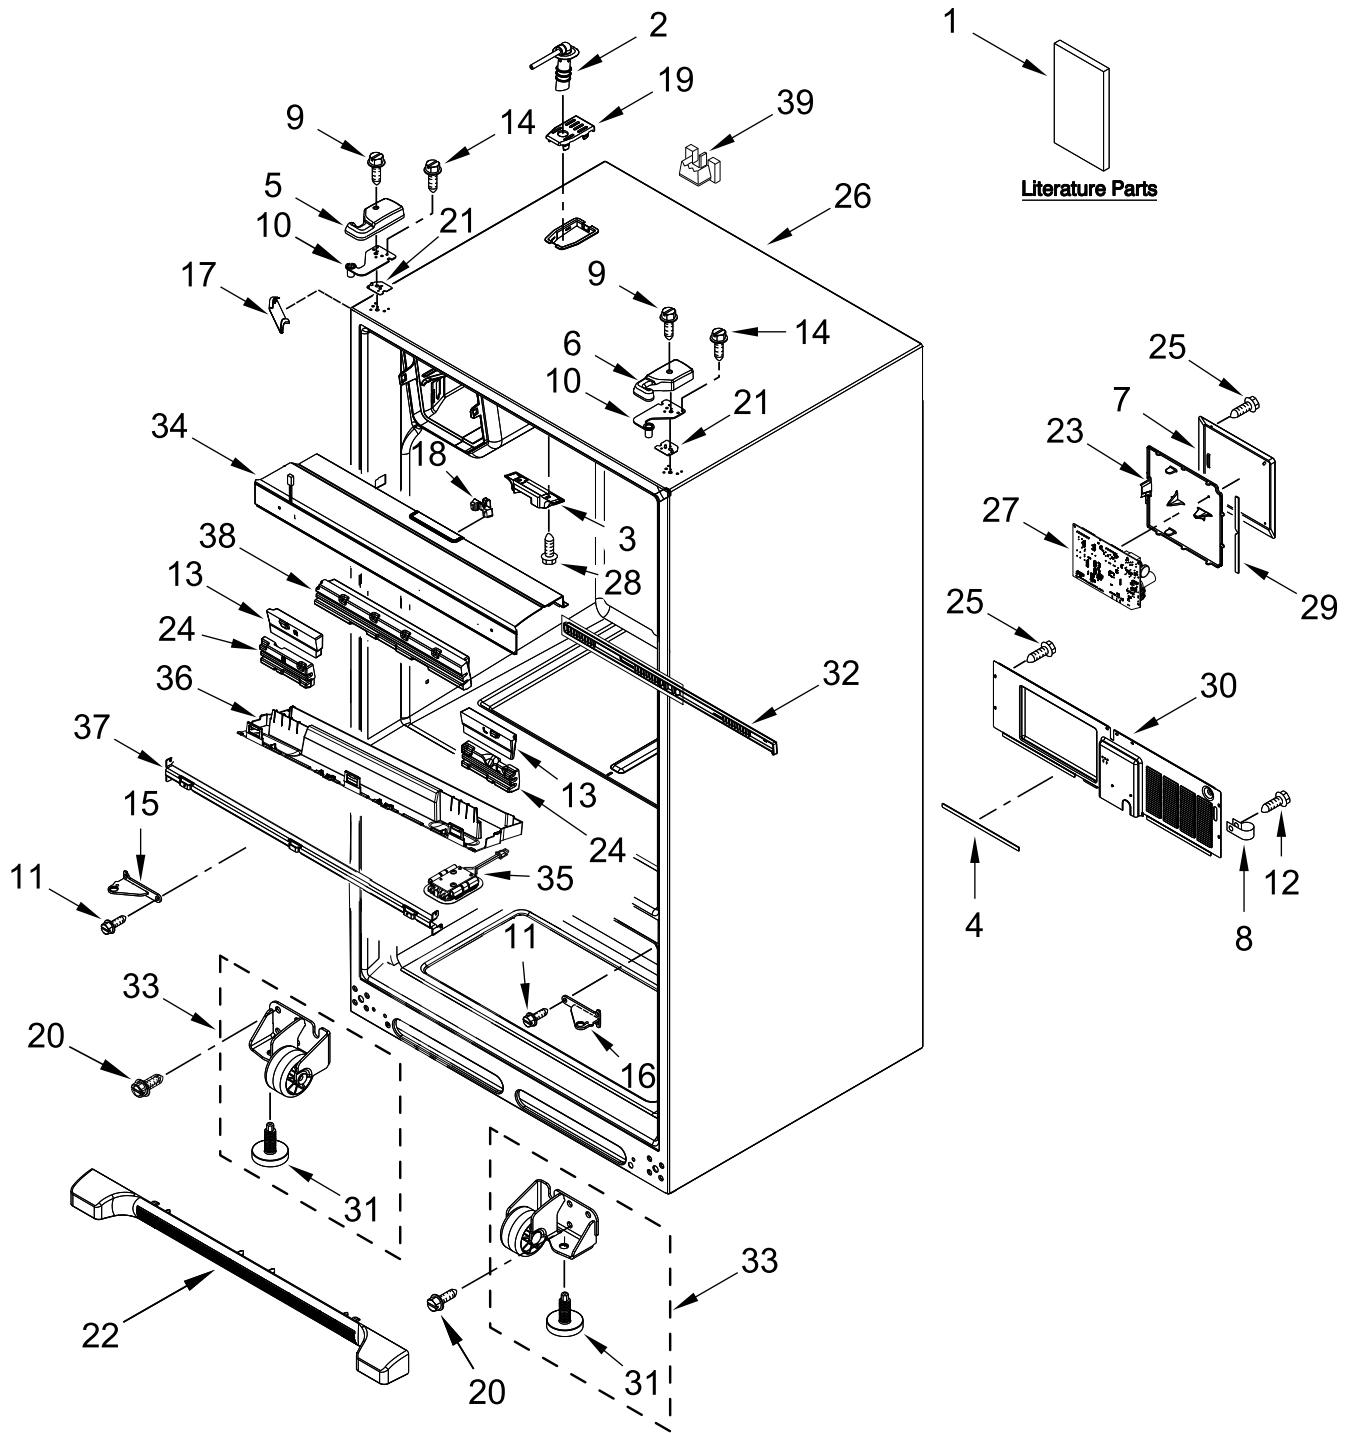

CABINET PARTS

CABINET PARTS

<u>Illus.</u> <u>No.</u>	<u>Part No.</u>	<u>Description</u>	<u>Illus.</u> <u>No.</u>	<u>Part No.</u>	<u>Description</u>	<u>Illus.</u> <u>No.</u>	<u>Part No.</u>	<u>Description</u>
1		Literature Parts	14	12992403	Screw	28	688983	Screw
	W11665549	Tech Sheet	15		Hinge, Center	29	W10914798	Gasket, Control Box
	W11608713	Owners Manual		W11610757	Left Hand	30	W10270394	Cover, Unit
	W11730573	Energy Guide	16		Hinge, Center	31	W10141622	Brake, Roller
2	W11232485	Tube, Water		W11610758	Right Hand	32	W10367522	Slide, Mullion Vent
3	12698403	Plate, Pivot	17		Cover, Corner	33		Assembly, Roller
4	W11534848	Gasket		12587703B	Black		W10515763	Left Hand
5		Cover, Top Hinge	18	W10827867	Knob, Vent Slide		W10515762	Right Hand
		Left Hand	19		Cover, Fill Tube	34		Assembly, Secondary Mullion
	W10337647	Black		12981401B	Black		W11717550	Black
6		Cover, Top Hinge	20	W10709365	Screw	35	W11228040	Assembly, LED Light Module
		Right Hand	21		Shim, Top Hinge			
	12962302B	Black		12999501	Left Hand			
7	12961602	Cover, Control Box		12999502	Right Hand	36	W10820998	Housing, Module
8	M0108107	Clamp, Tube	22		Grille, Toe	37	W10492234	Brace, Mullion
9	12992602	Screw		W10534153	Black	38	W11097348	Mullion, Secondary
10		Hinge, Top	23	W10296541	Lid, HV Control Box	39	W11651067	Block, Fill Tube
	W11456626	Left Hand	24	W11651065	Wedge, Spacer (Left Hand & Right Hand)			
	W11456625	Right Hand						
11	W10673840	Screw (Stainless)	25	12990702	Screw			
12	12990511	Screw	26		Cabinet (Not A Servicable Part)			
13	W11651073	Wedge, Spacer (Left Hand & Right Hand)	27	W11321365	Control, Electronic