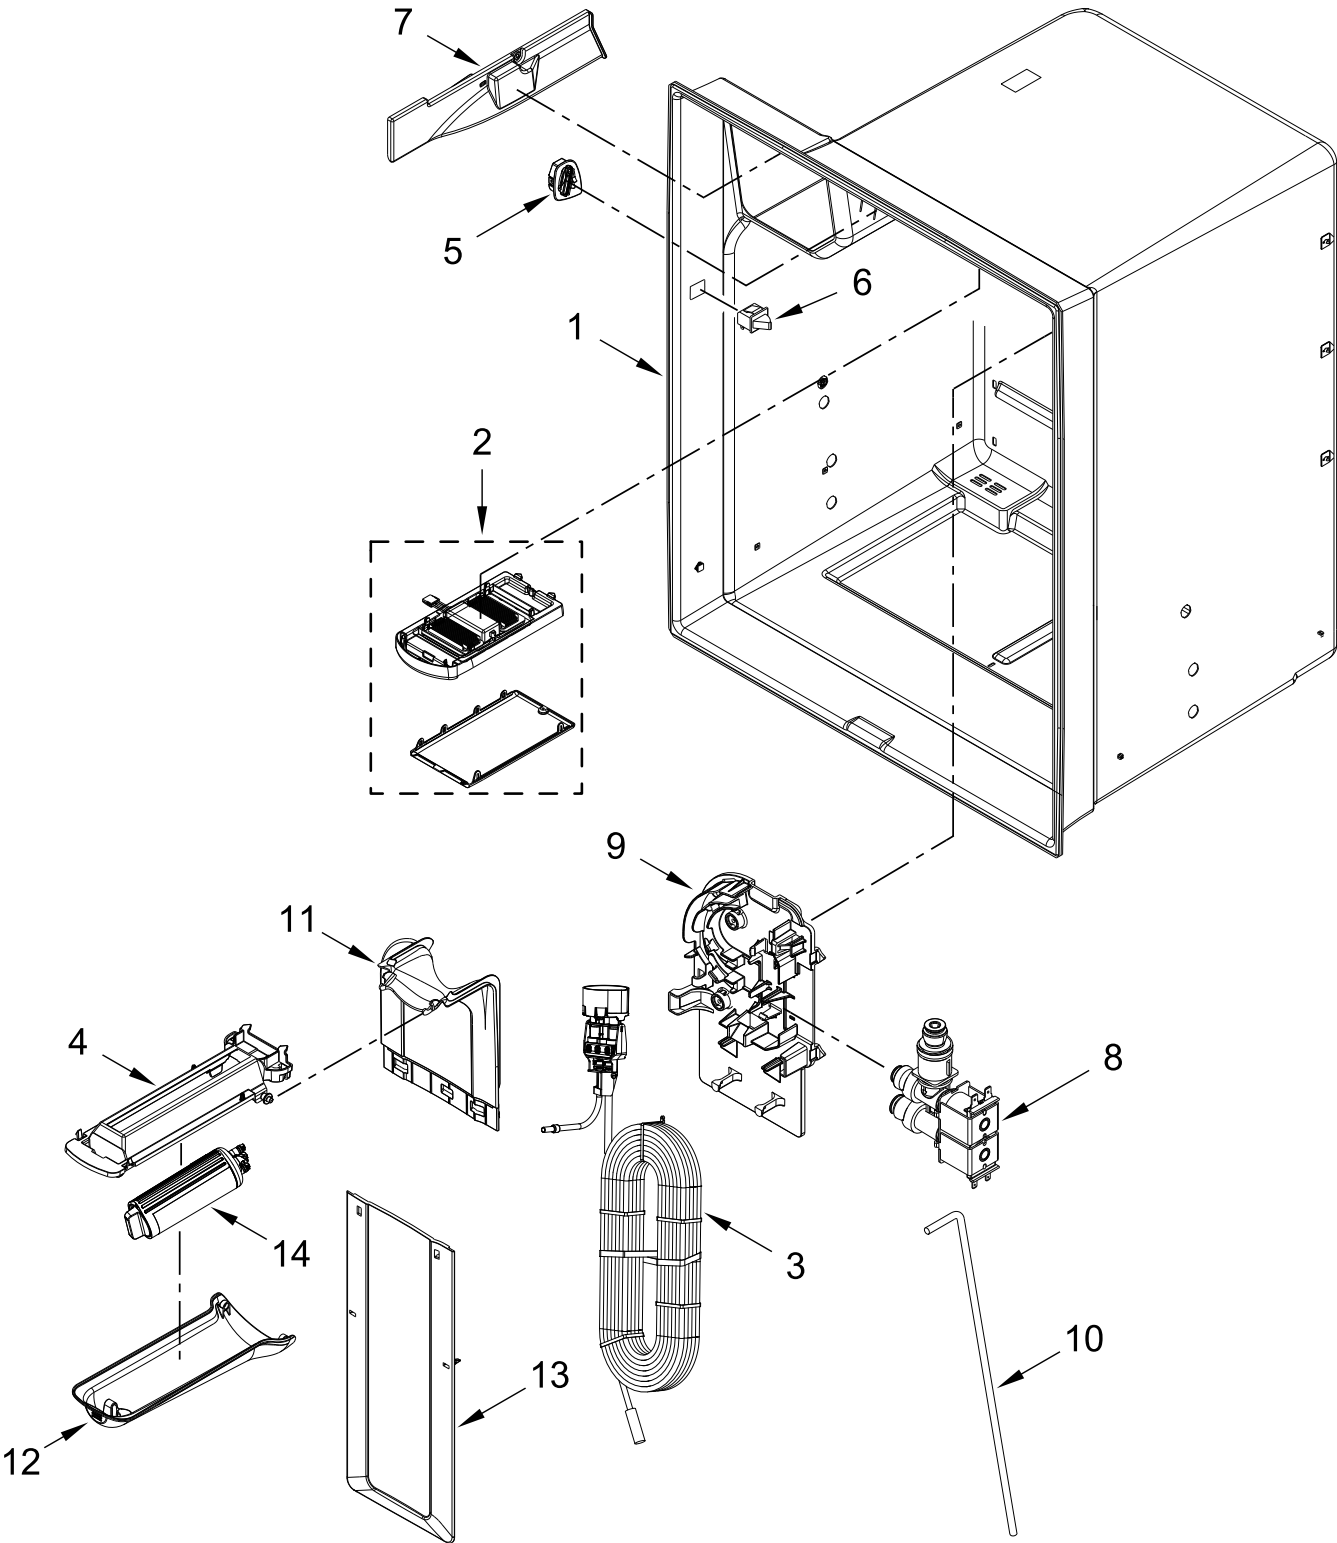

REFRIGERATOR LINER PARTS

REFRIGERATOR LINER PARTS

<u>Illus. No.</u>	<u>Part No.</u>	<u>Description</u>	<u>Illus. No.</u>	<u>Part No.</u>	<u>Description</u>	<u>Illus. No.</u>	<u>Part No.</u>	<u>Description</u>
1		Liner (Not A Serviceable Part)	5	W10555984	Assembly, Air Grille	11	W11513126	Cover, Upper Water Tank
2	W11387579	Assembly, Upper Light (Includes LED Module and Lens)	6	W10847849	Switch, Light	12	W11510661	Cover, Filter
			7	W10309869	Cover, Wiring	13	W11565236	Cover, Lower Water Tank
			8	W11446814	Valve, Water Inlet			
3	W11519216	Assembly, Water Tank and Manifold	9	W10334463	Bracket, Water Tank and Valve	14	W11536439	Filter, Water
4	W11510659	Bracket, Filter Base	10	W11518277	Tube, Water