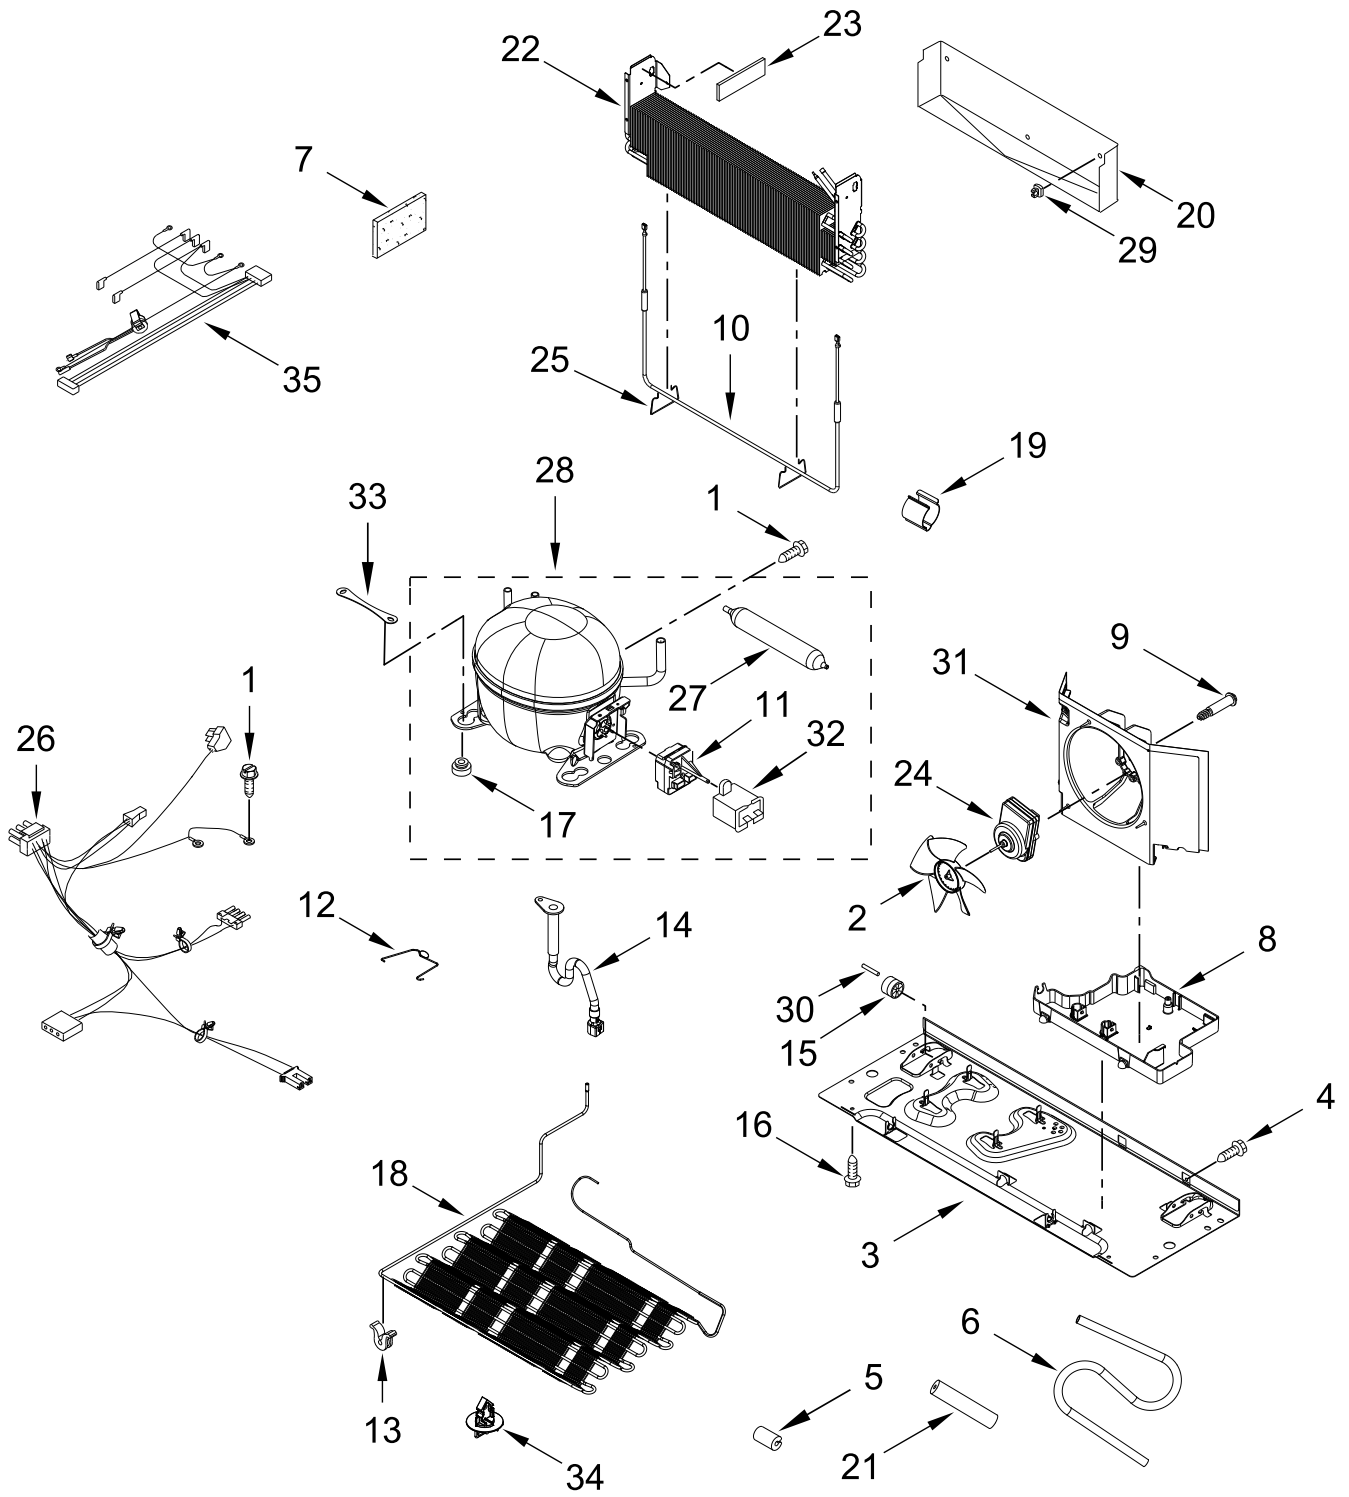

UNIT PARTS

UNIT PARTS

<u>Illus.</u> <u>No.</u>	<u>Part No.</u>	<u>Description</u>	<u>Illus.</u> <u>No.</u>	<u>Part No.</u>	<u>Description</u>	<u>Illus.</u> <u>No.</u>	<u>Part No.</u>	<u>Description</u>
1	12992301	Screw	19	W10281329	Clip, Drier	28	W11563970	Compressor
2	12825803	Blade, Fan	20	W11337767	Tray, Drip			(Also Order the Following Lokring™ Parts)
3	W11604794	Basepan	21	W10303521	Sleeve			
4	12990511	Screw	22	W11337423	Evaporator			
5	2319835	Grommet, Condenser			(Also Order the Following Lokring™ Parts)		W11504416	8.5/6 NR MS 00 (Suction Tube to Compressor)
6	W11623085	Tube, Suction					W11504431	7/5 NR MS 00 (Discharge Tube to Compressor)
7	2169104	Insulation, Sound Deadening		W11504423	8/2 NR AL 00 (Capillary Tube to Evaporator)			
8	W10655368	Pan, Drain					W11506621	6 NK MS 00 (Charging Tube to Compressor)
9	W10622701	Screw		W11504415	8.5/8 NR MS 00 (Suction Line to Evaporator)			
10	W11287565	Heater, Defrost						
11	W11359985	Device, Start						
12	W11629200	Strap, Bale	23	W11244122	Gasket, Foam		W11506635	Tube, Charging (1/4 in w/ Schrader Valve)
13	W10137529	Grommet, Condenser	24	W11505534	Motor, Condenser Fan			
14	W10622099	Extension, Drain Tube	25	W11380964	Clip, Heater	29	10623002	Clip, Evaporator
15	12477102	Roller	26	W11654037	Harness, Unit (Includes Power Cord)	30	12477202	Axle, Roller
16	12992101	Screw				31	W11463236	Shroud, Condenser Fan
17	W11631702	Grommet	27	W10805035	Drier (Service Drier Without Dye)			
18	W11597885	Condenser			(Also Order the Following Lokring™ Parts)	32	W10350564	Capacitor
		(Also Order the Following Lokring™ Parts)				33	W10236396	Strap, Compressor
	W11506623	5 NK MS 00 (Discharge Tube to Condenser)		W11504445	5/4 NR MS 00 (Heat Loop to Drier)	34	W10815863	Clip, Condenser
	W11504432	6/5 NR MS 00 (Heat Loop to Condenser)		W11504447	5/1.8 NR MS 00 (Capillary Tube to Drier)	35	W11309682	Harness, Evaporator Heater (Includes Defrost Thermostat)
								REFRIGERANT CHARGE 51 grams (R600a)