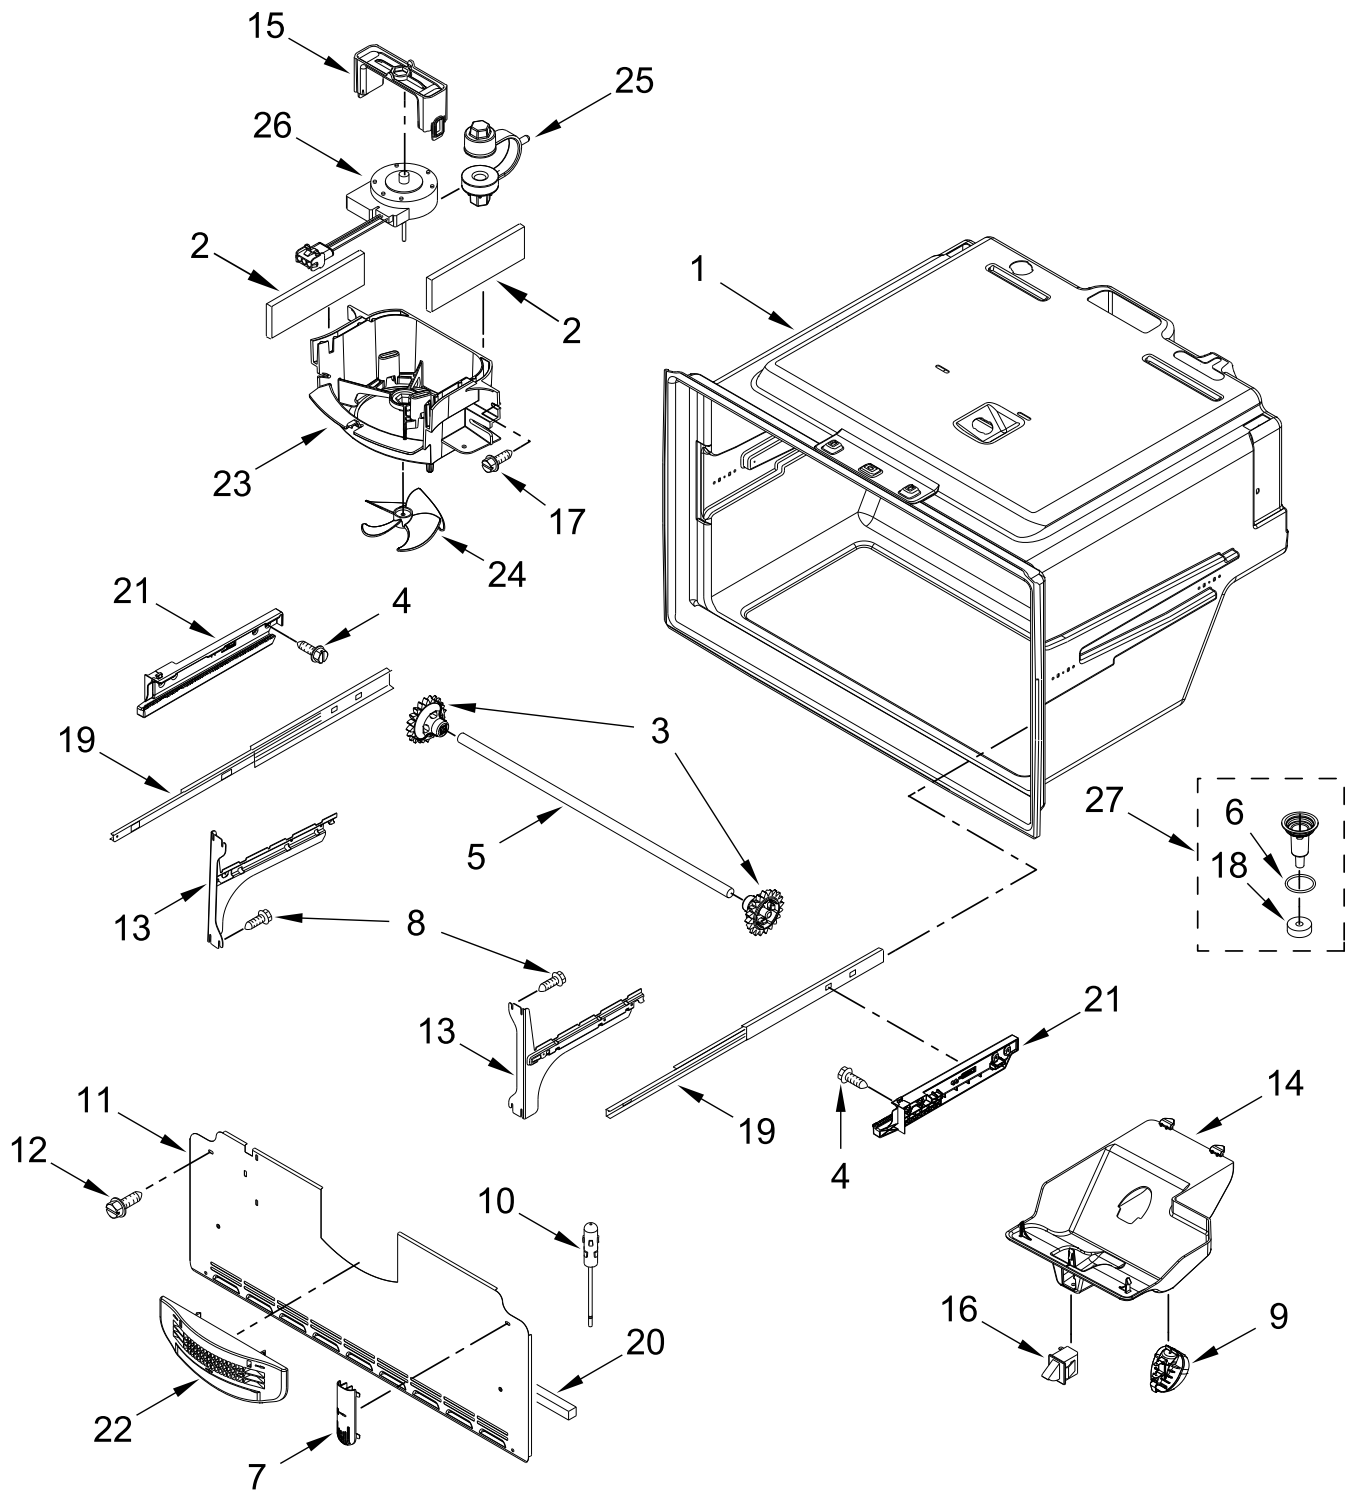

FREEZER LINER PARTS

FREEZER LINER PARTS

<u>Illus. No.</u>	<u>Part No.</u>	<u>Description</u>	<u>Illus. No.</u>	<u>Part No.</u>	<u>Description</u>	<u>Illus. No.</u>	<u>Part No.</u>	<u>Description</u>
1		Liner (Not A Serviceable Part)	12	12990511	Screw	21		Adapter Assy-FC.Slide
2	A3189392	Gasket, Foam	13		Bracket, Door Slide		W10284682	Left Hand
3	12002497	Gear		W10330991	Left Hand		W10284683	Right Hand
4	12990501	Screw		W10330993	Right Hand	22	12959901	Grille, Air
5	W10802332	Shaft, Rack	14	W11328652	Module, Light	23	12951401	Shroud, Evaporator
6	M0500703	Seal	15	12956601	Clip, Fan Motor	24	12986101	Blade, Fan
7	12815301	Cover, Thermistor	16	W11385734	Switch, Light	25	W10905511	Grommet, Fan Motor
8	12990521	Screw	17	12990504	Screw	26	W11314192	Motor, Evaporator (Includes Heater Harness and Defrost Thermostat)
9	W11468934	Light Module, LED	18	B8381501	Gasket, Drain			
10	12791417SP	Thermistor	19	W11644400	Slide, Door			
11	W10308421	Cover, Evaporator	20	A3189396	Gasket	27	W10662407	Assembly, Drain Funnel