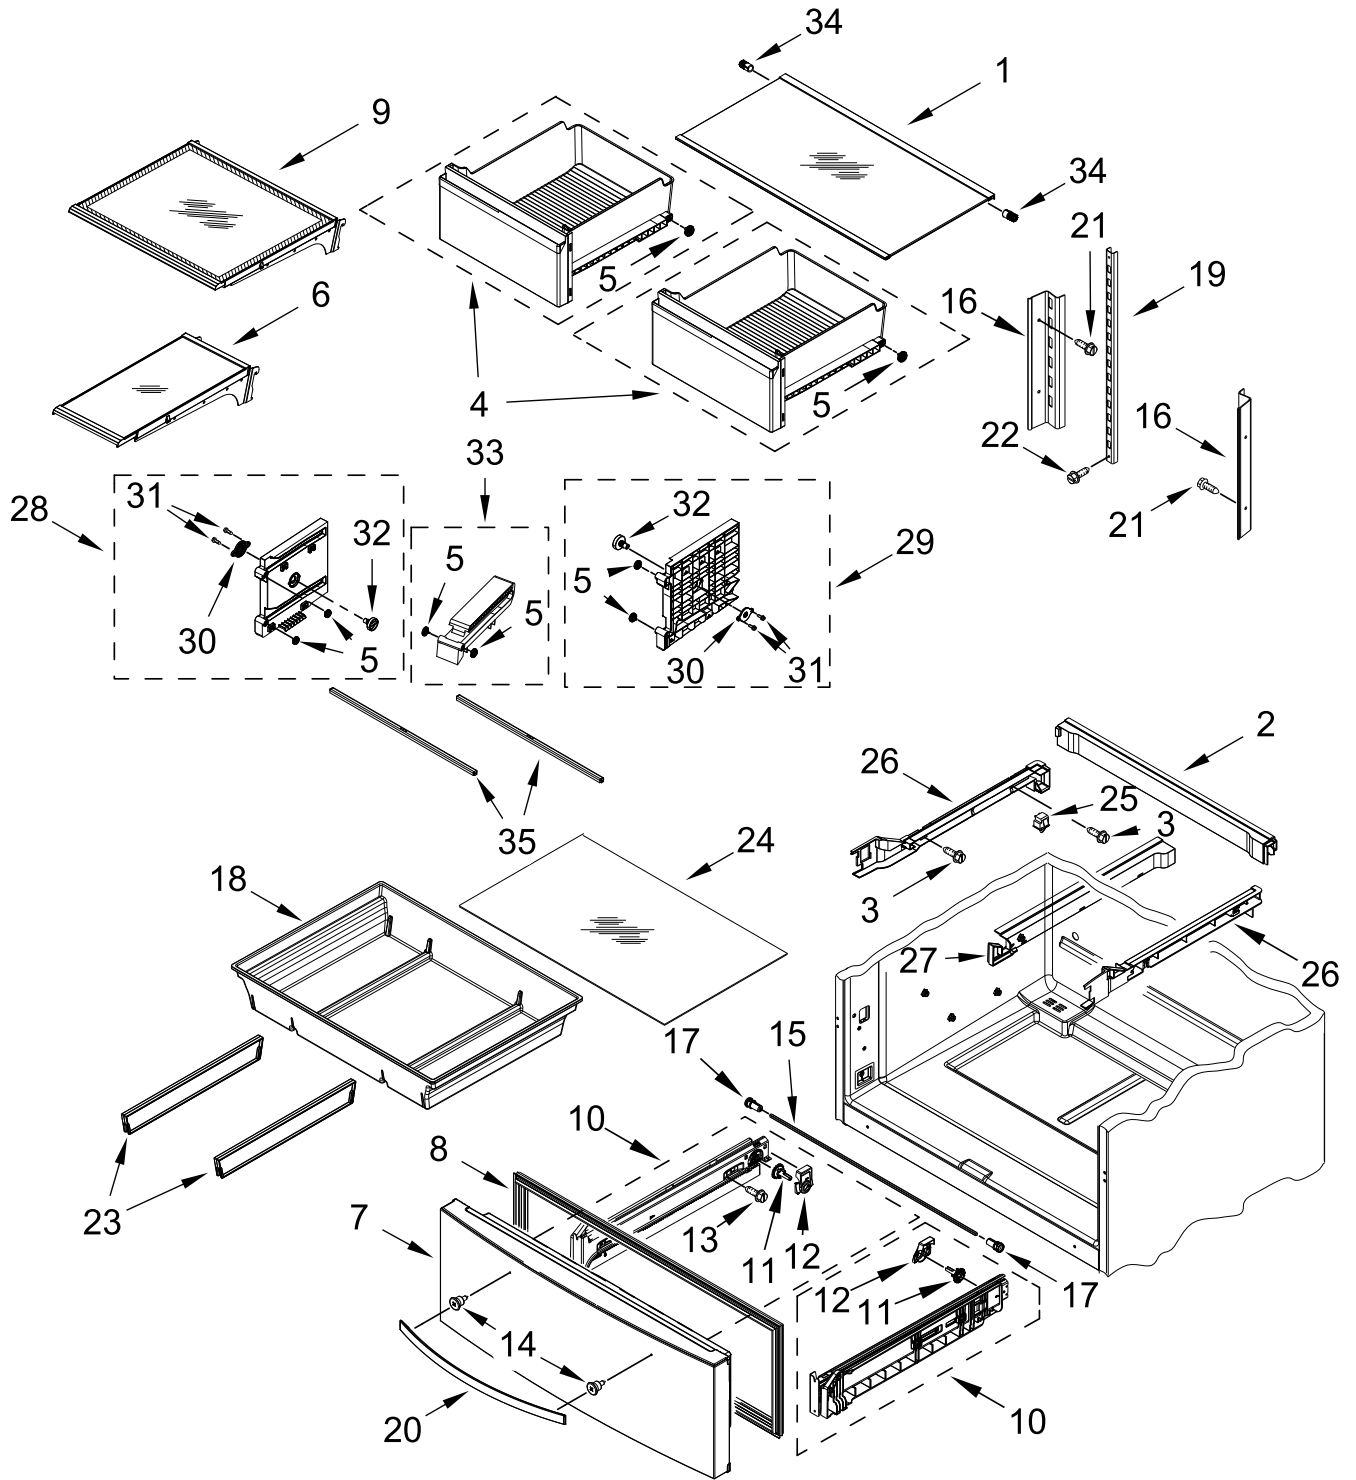

SHELF PARTS

SHELF PARTS

<u>Illus. No.</u>	<u>Part No.</u>	<u>Description</u>	<u>Illus. No.</u>	<u>Part No.</u>	<u>Description</u>	<u>Illus. No.</u>	<u>Part No.</u>	<u>Description</u>
1	W11694315	Glass, Pan Cover	13	W10272364	Screw	27		Cover, Pantry Rail
2	W10331298	Rail, Rear Pantry	14	W11328753	Screw		W10311725	Left Hand
3	12990521	Screw	15	W10802341	Shaft, Rack	28		Adapter, Side
4	W11694348	Pan Assembly, Crisper	16		Ladder, Side		W11702389	Left Hand
5	W11606482	Roller Assembly, Crisper		W10251968	Left Hand	29		Adapter, Side
6	W11697425	Shelf, Mini		W10251965	Right Hand		W11702392	Right Hand
7		Door, Pantry	17	W10277361	Collar, Gear	30	W10840918	Flange, Side Support
	W10920753	Black Stainless	18	W11340451	Pan, Pantry	31	W10804977	Screw
8		Gasket, Pantry	19	W10273464	Ladder, Center	32	W10840922	Knob, Side Support
	W10443326	Grey	20		Handle, Door	33	W11702378	Assembly, Pan Center Support
9	W11697422	Shelf, Stationary		W11101977	Black Stainless	34	W11705308	Support, Crisper Frame
10		Adapter, Pantry	21	12990513	Screw	35	W11700717	Brace, Crisper Support
	W11093713	Left Hand	22	12990512	Screw			
	W11093714	Right Hand	23	W11340457	Divider, Pantry			
11	W10277360	Gear, Spur	24	W10296571	Glass, Pantry Shelf			
12		Cover, Gear	25	W10847852	Switch, Rocker			
	W10284709	Left Hand	26		Rail, Pantry			
	W10294414	Right Hand		W10311723	Left Hand			
				W10311726	Right Hand