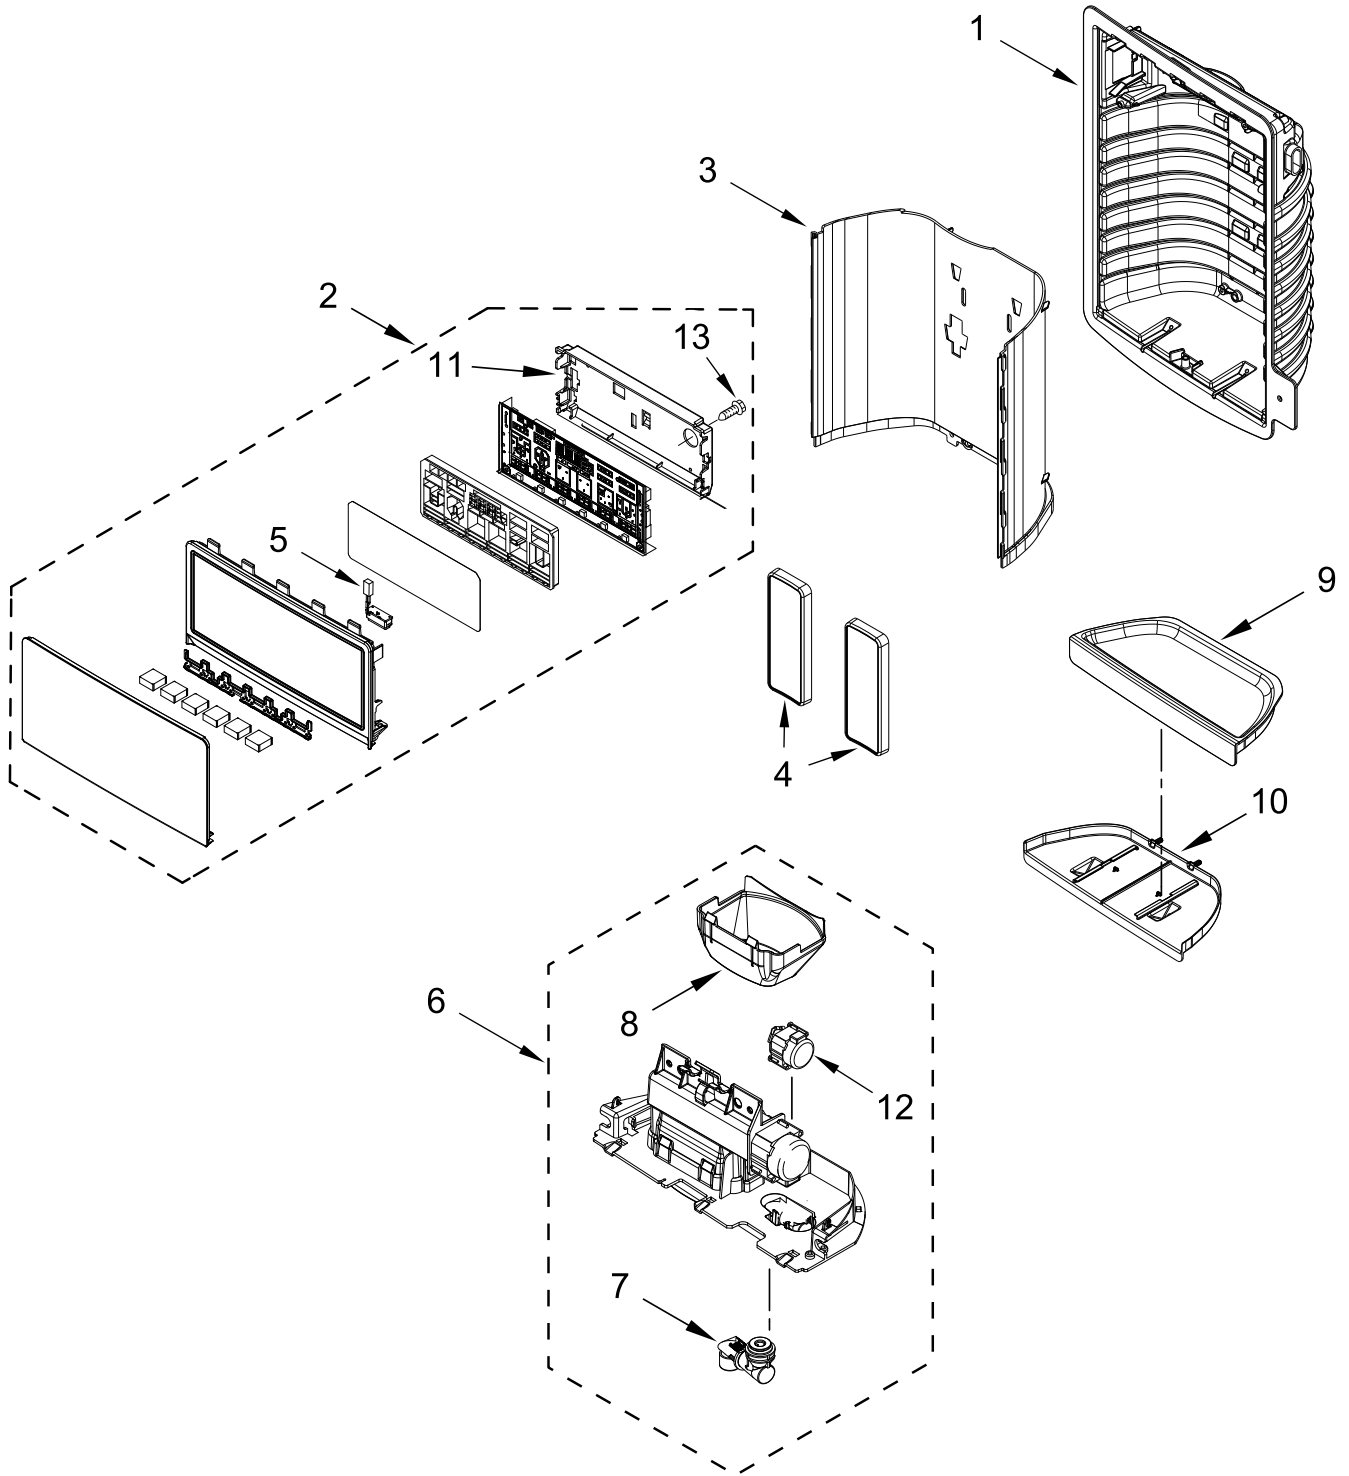

DISPENSER FRONT PARTS

DISPENSER FRONT PARTS

<u>Illus.</u> <u>No.</u>	<u>Part No.</u>	<u>Description</u>	<u>Illus.</u> <u>No.</u>	<u>Part No.</u>	<u>Description</u>	<u>Illus.</u> <u>No.</u>	<u>Part No.</u>	<u>Description</u>
1		Housing, Dispenser (Not Serviced)	5	W10238083	Assembly, LED	10		Tray, Dispenser Slide
2		Assembly, User Interface	6	W10353552	Assembly, Separator (Includes Spigot and Ice Guide)		W11045966	Black Stainless
	W11600493	Stainless	7	2316647	Assembly, Spigot Body	11	W10254277	Cover, Board
3		Wall, Dispenser False	8	W10339578	Guide, Ice	12	W10205979	Motor, Ice Door
	W11045979	Graphite	9		Dispenser, Tray	13	489214	Screw
4		Assembly, Pad (Includes Blue Light)		W11045974	Graphite			
	W10353847	Black