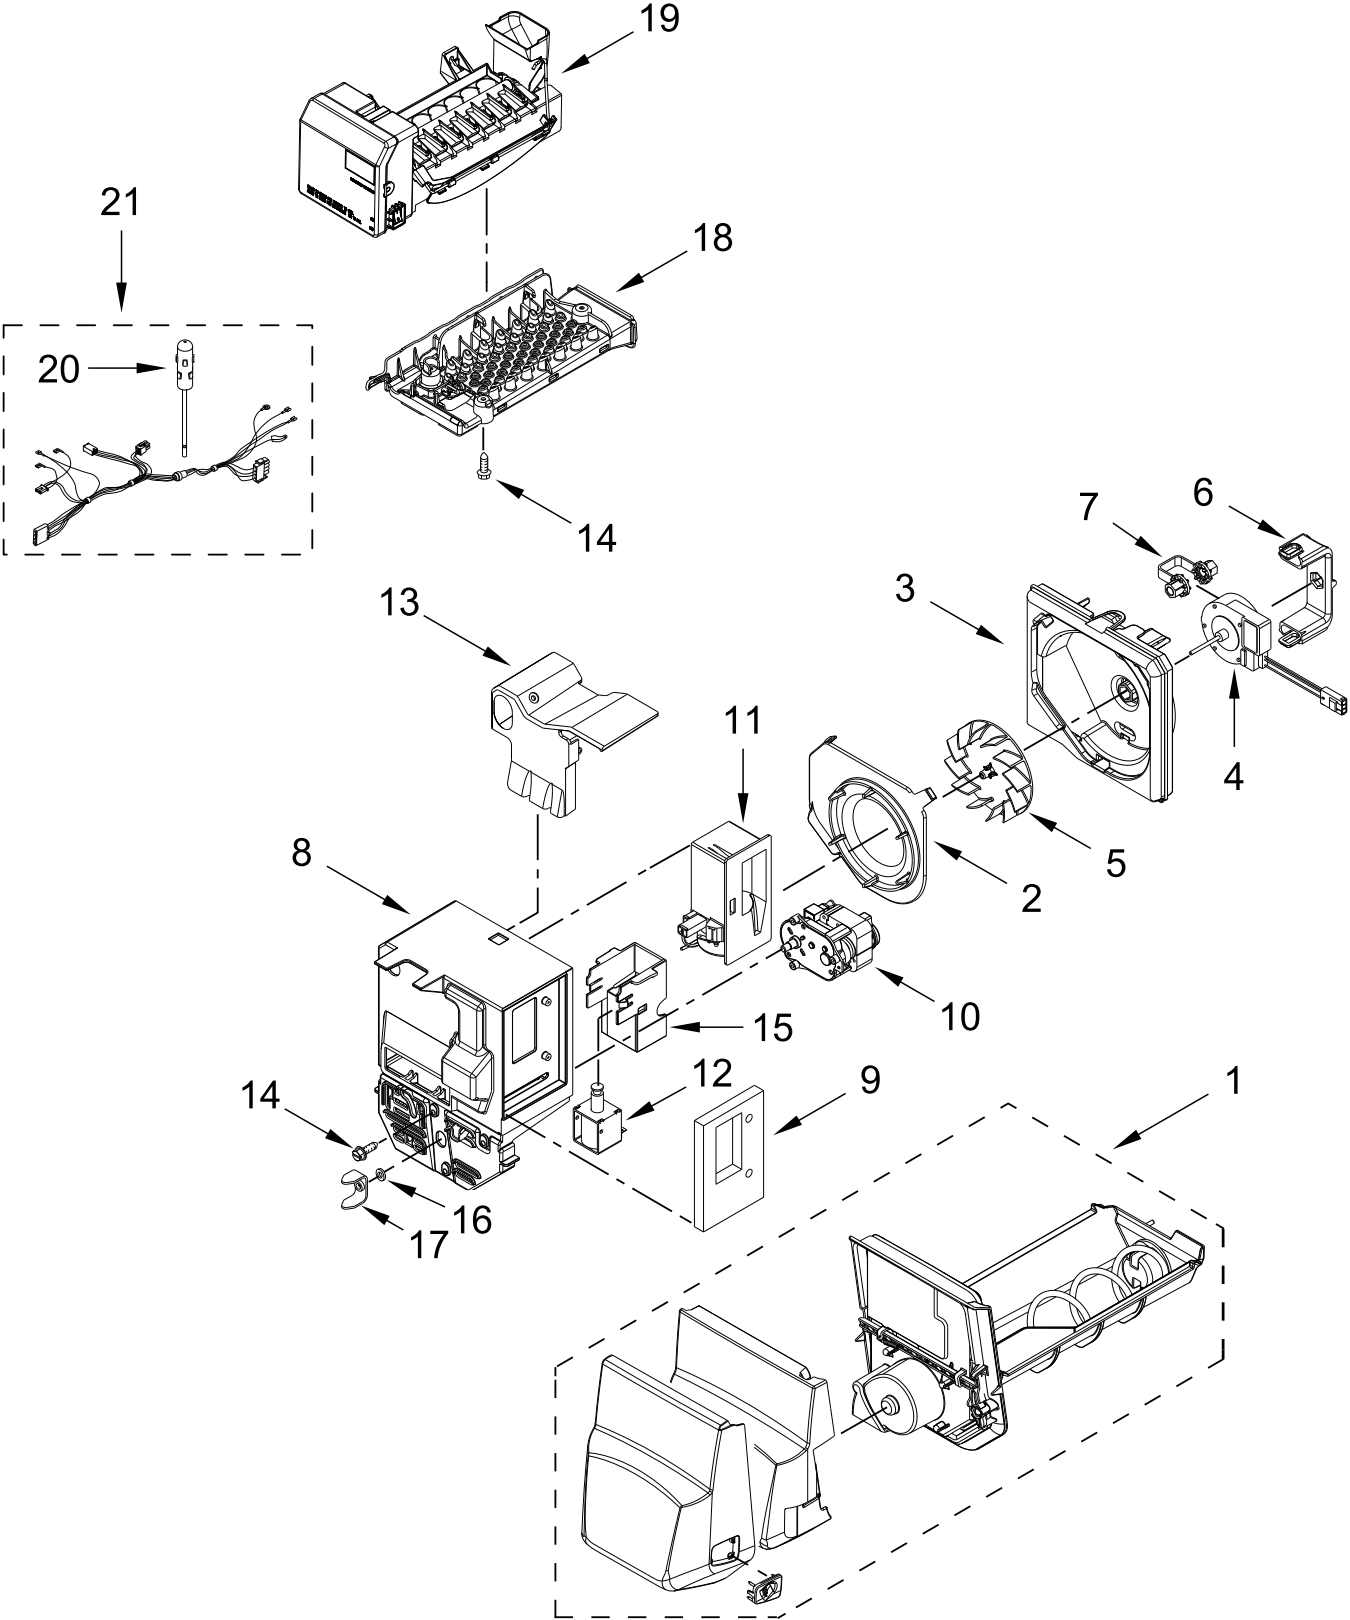

ICEMAKER & ICE CONTAINER PARTS

ICEMAKER & ICE CONTAINER PARTS

<u>Illus.</u> <u>No.</u>	<u>Part No.</u>	<u>Description</u>	<u>Illus.</u> <u>No.</u>	<u>Part No.</u>	<u>Description</u>	<u>Illus.</u> <u>No.</u>	<u>Part No.</u>	<u>Description</u>
1	W11097357	Assembly, Ice Bin	10	W10884561	Motor, Dispenser	19	W11525256	Assembly, Complete Icemaker
2	W10121282	Inlet, Blower	11	W10196393	Damper, Control	20	12791417SP	Thermistor
3	W10309863	Scroll, Blower	12	W11182941	Assembly, Solenoid	21	W11309962	Harness, Icemaker
4	W11299369	Motor, Fan	13	W10118612	Liner, Divider			
5	W10123444	Wheel, Blower	14	12990511	Screw			
6	12956603	Clip, Fan Motor	15	W10346971	Bracket, Solenoid			
7	W10151687	Grommet, Fan Motor	16	W10465946	Washer			
8	W10309864	Divider, Ice Box	17	63052A001	Yoke, Ice Dispenser			
9	12920001	Gasket, Damper	18	W11323371	Assembly, Impinger