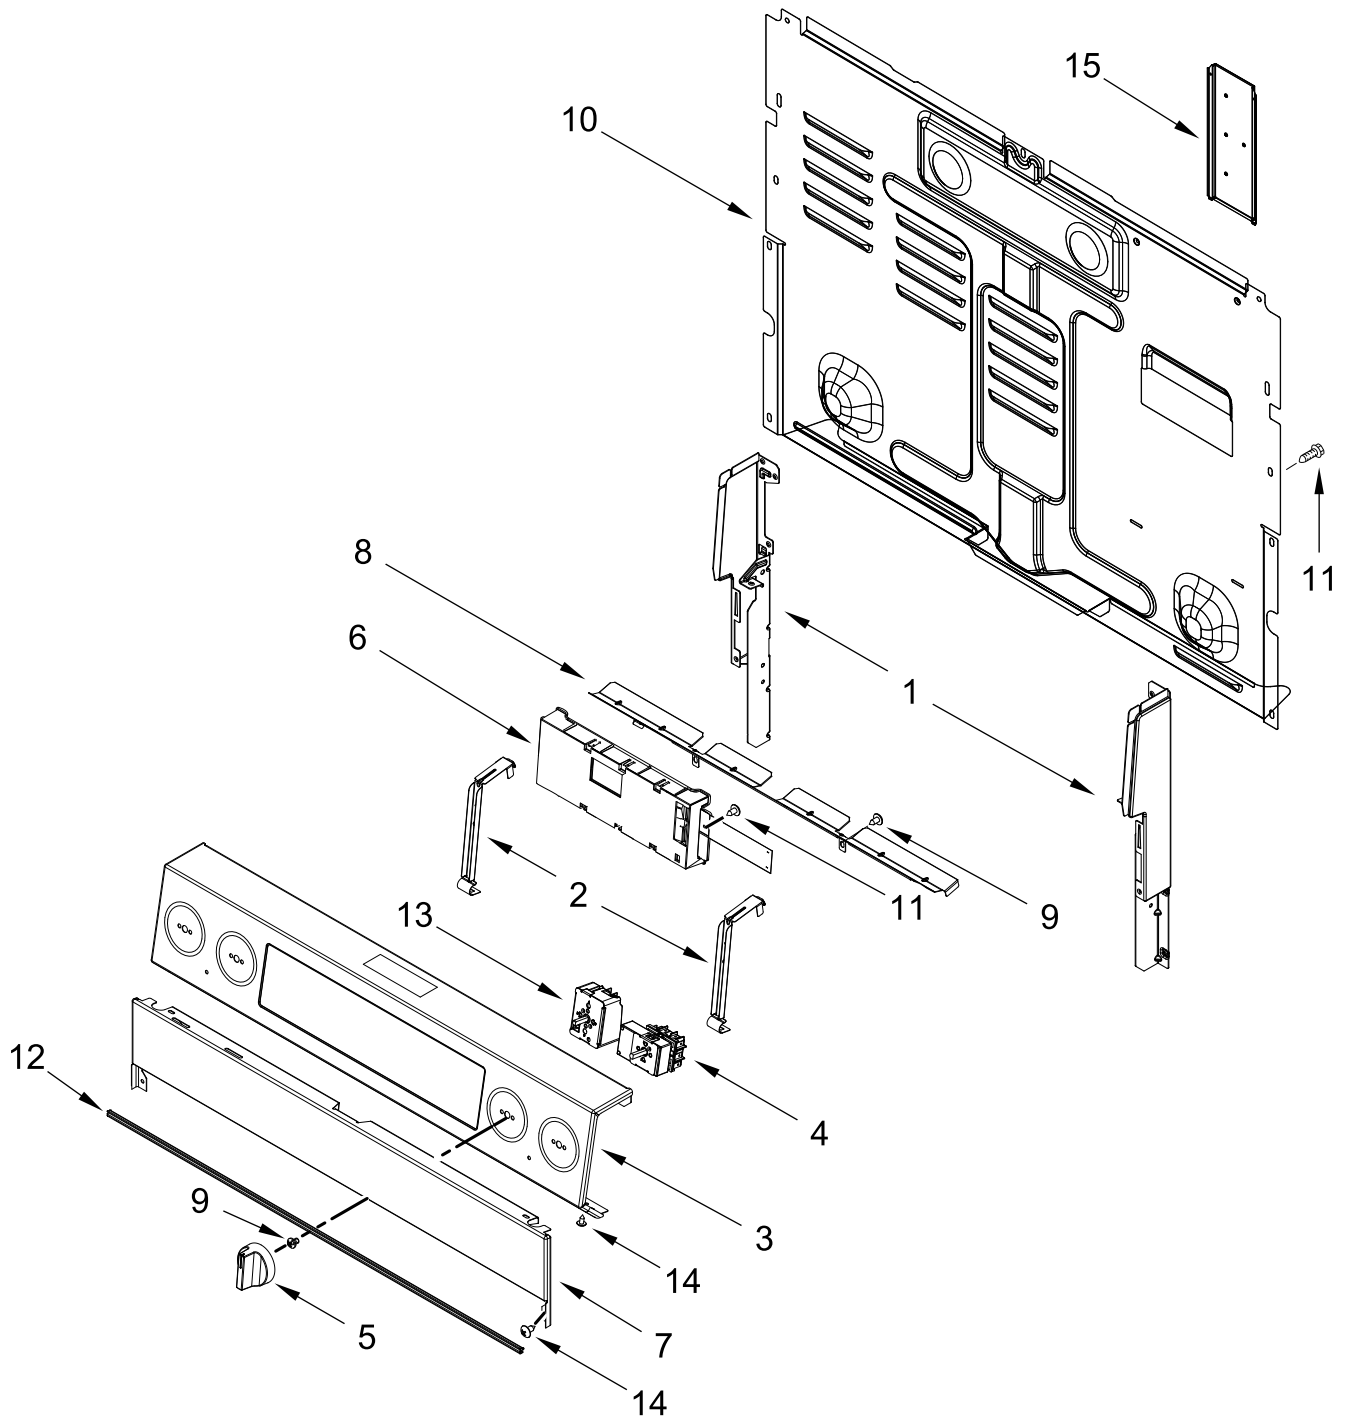

**ELECTRIC RANGE
Fingerprint Resistant**

MODELS:

WFES5030RV0 (Black Stainless)

WFES5030RZ0 (Stainless)

COOKTOP PARTS

COOKTOP PARTS

<u>Illus. No.</u>	<u>Part No.</u>	<u>Description</u>	<u>Illus. No.</u>	<u>Part No.</u>	<u>Description</u>	<u>Illus. No.</u>	<u>Part No.</u>	<u>Description</u>
1		Literature Parts	5	W11282542	Element (3000W Dual)	10		Bullnose
	W11638798	Quick Start Guide			(Left Front)		W11353381	Black Stainless
	W11640146	Owner's Manual		8273994	Element (1200W)		W11353382	Stainless
	W11639163	Tech Sheet			(Left Rear, Right Rear)	11	3400080	Screw
2	W11600012	Spring, Element		W10711900	Element (3000W)			FOLLOWING PARTS NOT ILLUSTRATED
3	W11593284	Bracket, Cooktop			(Right Front)		W11696452	Harness, Main
4		Cooktop		W11668631	Element, Warm Zone		W11706379	Harness, Cooktop
	W11629534	Black (includes, Cooktop Bracket)			(Center)		W11172528	Harness, Hidden Bake
			6	3196169	Screw		3196520	Clip, Wire
			7	W11640572	Pan, Radiant Element		3196896	Clip, Wire
			8	W11379945	Bracket, Anti-Tip			
			9	7101P485-60	Screw, Anti-Tip Kit			

CONTROL PANEL PARTS

CONTROL PANEL PARTS

<u>Illus.</u> <u>No.</u>	<u>Part No.</u>	<u>Description</u>	<u>Illus.</u> <u>No.</u>	<u>Part No.</u>	<u>Description</u>	<u>Illus.</u> <u>No.</u>	<u>Part No.</u>	<u>Description</u>
1		Endcap	5		Knob	10	W11393668	Cover, Upper Rear
	W11327041	Black (Left)		W11621540	Black Stainless	11	3196178	Screw
	W11327043	Black (Right)		W11621738	Stainless	12	W11643797	Gasket, Lower Panel
2	W11290750	Bracket, Control	6		Control, Electronic (LCX)	13	W10578768	Switch, Infinite (Right Rear and Left Rear)
3		Console, Assembly		W11652497	Black			
	W11352187	Black Stainless	7		Panel, Lower	14	3196169	Screw
	W11299261	Stainless		W11625413	Black	15	W11394231	Cover, Rear Flue
4	W10437092	Switch, Infinite (Left Front and Right Front)	8	W11363806	Shield, Heat			
			9	3400882	Screw			