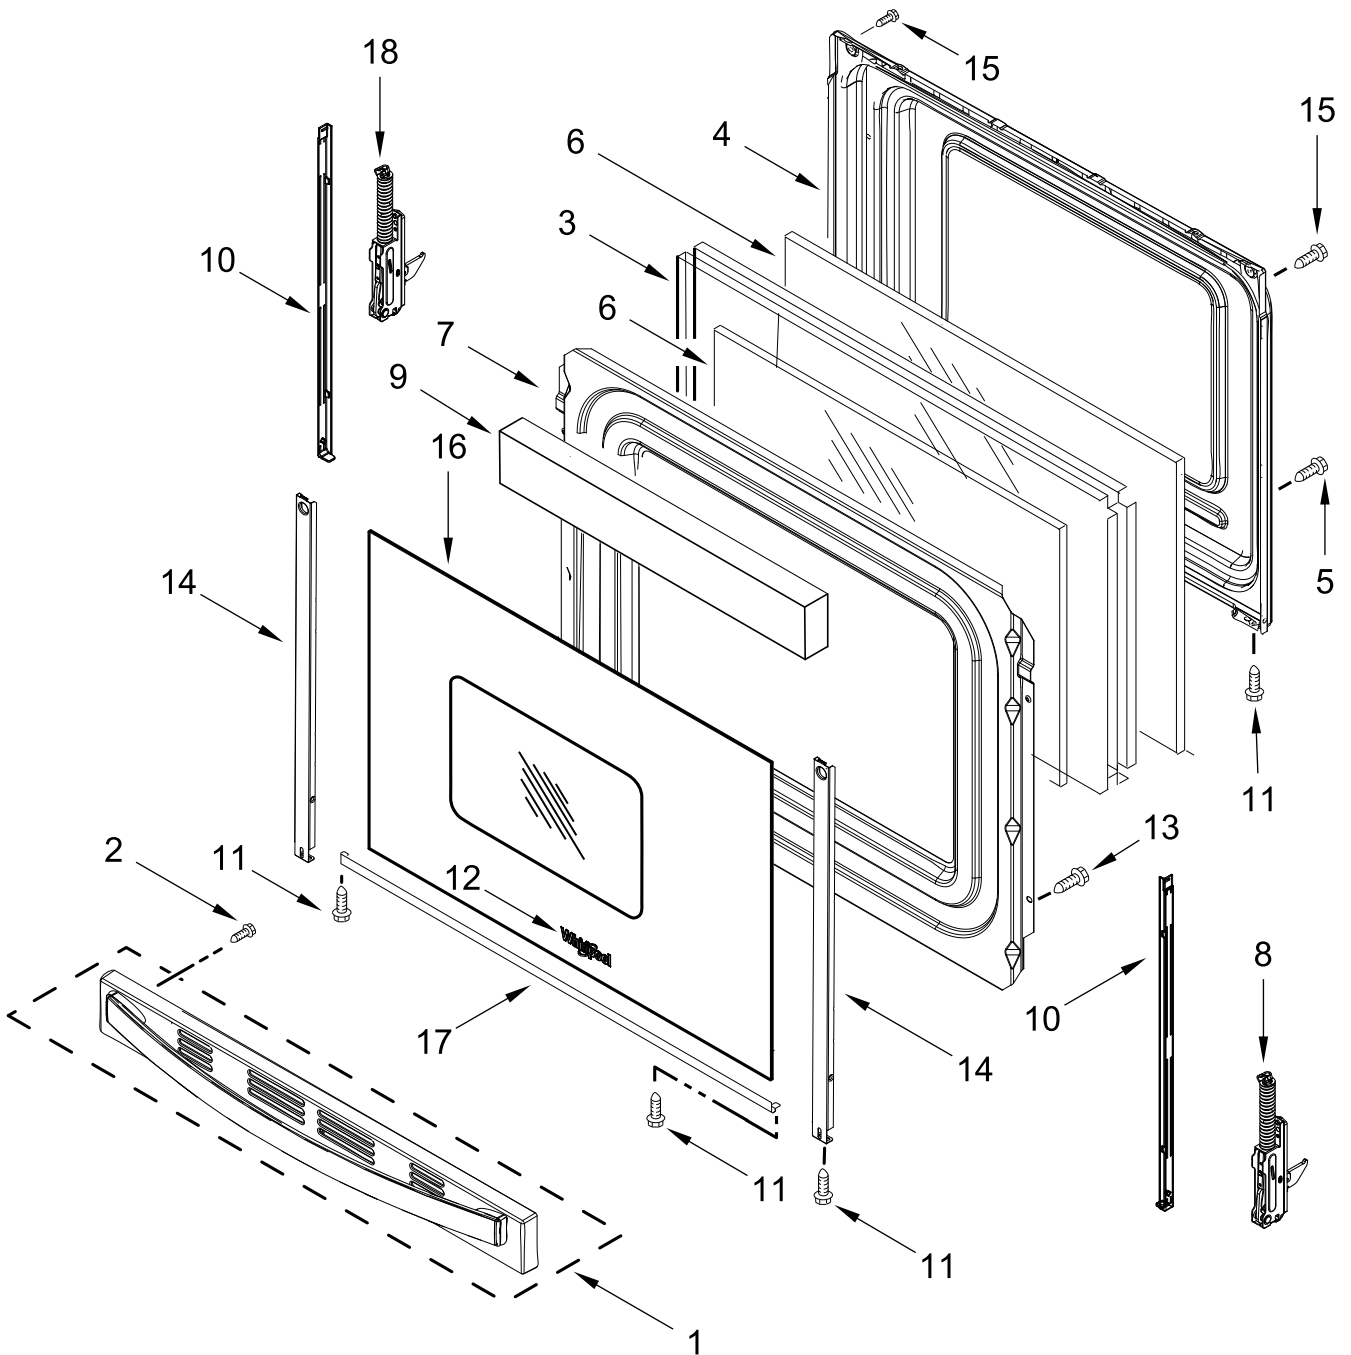

DOOR PARTS

DOOR PARTS

<u>Illus. No.</u>	<u>Part No.</u>	<u>Description</u>
1		Handle and Vent Assembly
	W11353056	Black Stainless
	W11353054	Stainless
2	W10465158	Screw
3	W10316950	Frame, Glass
4	9761344	Liner, Door
5	W10031790	Screw
6	9758162	Glass, Inner

<u>Illus. No.</u>	<u>Part No.</u>	<u>Description</u>
7	W11380222	Retainer, Insulation
8	W10388635	Hinge, Door (Active)
9	W10278991	Insulation, Door Strip
10		Trim, Side
	W10746436	Black (Left)
	W10746435	Black (Right)
11	W10327235	Screw
12	W10884775	Badge

<u>Illus. No.</u>	<u>Part No.</u>	<u>Description</u>
13	W10031780	Screw
14	W11379944	Strap, Door
15	W10200660	Screw
16		Glass Assembly, Outer Door
	W11729636	Black
17		Trim, Lower
	W11444043	Black
18	W10440013	Hinge, Door (Active)