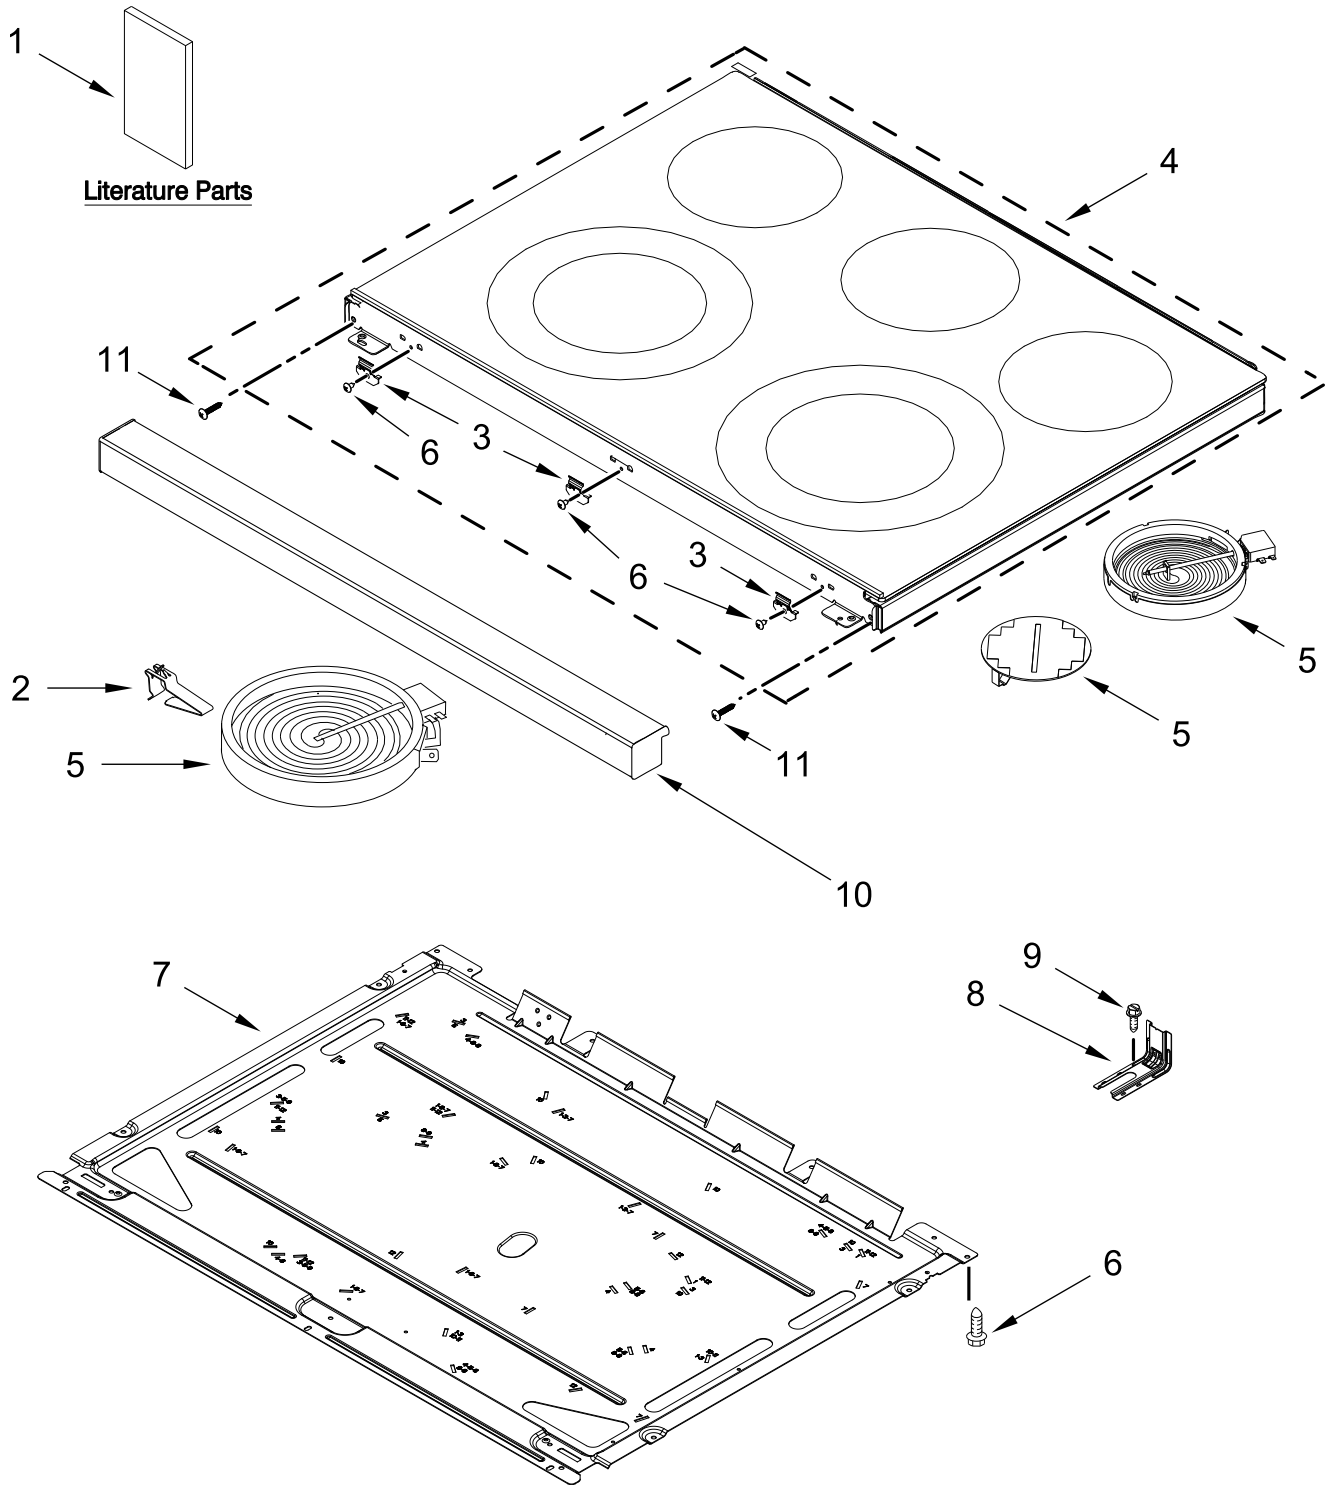

**ELECTRIC RANGE
Fingerprint Resistant**

MODELS:

WFES5030RV0 (Black Stainless)

WFES5030RZ0 (Stainless)

COOKTOP PARTS

COOKTOP PARTS

<u>Illus. No.</u>	<u>Part No.</u>	<u>Description</u>	<u>Illus. No.</u>	<u>Part No.</u>	<u>Description</u>	<u>Illus. No.</u>	<u>Part No.</u>	<u>Description</u>
1		Literature Parts	5	W11282542	Element (3000W Dual)	10		Bullnose
	W11638798	Quick Start Guide			(Left Front)		W11353381	Black Stainless
	W11640146	Owner's Manual		8273994	Element (1200W)		W11353382	Stainless
	W11639163	Tech Sheet			(Left Rear, Right Rear)	11	3400080	Screw
2	W11600012	Spring, Element		W10711900	Element (3000W)			FOLLOWING PARTS NOT ILLUSTRATED
3	W11593284	Bracket, Cooktop			(Right Front)		W11696452	Harness, Main
4		Cooktop		W11668631	Element, Warm Zone		W11706379	Harness, Cooktop
	W11629534	Black (includes, Cooktop Bracket)			(Center)		W11172528	Harness, Hidden Bake
			6	3196169	Screw		3196520	Clip, Wire
			7	W11640572	Pan, Radiant Element		3196896	Clip, Wire
			8	W11379945	Bracket, Anti-Tip			
			9	7101P485-60	Screw, Anti-Tip Kit			

CONTROL PANEL PARTS

CONTROL PANEL PARTS

<u>Illus.</u> <u>No.</u>	<u>Part No.</u>	<u>Description</u>	<u>Illus.</u> <u>No.</u>	<u>Part No.</u>	<u>Description</u>	<u>Illus.</u> <u>No.</u>	<u>Part No.</u>	<u>Description</u>
1		Endcap	5		Knob	10	W11393668	Cover, Upper Rear
	W11327041	Black (Left)		W11621540	Black Stainless	11	3196178	Screw
	W11327043	Black (Right)		W11621738	Stainless	12	W11643797	Gasket, Lower Panel
2	W11290750	Bracket, Control	6		Control, Electronic (LCX)	13	W10578768	Switch, Infinite (Right Rear and Left Rear)
3		Console, Assembly		W11652497	Black			
	W11352187	Black Stainless	7		Panel, Lower	14	3196169	Screw
	W11299261	Stainless		W11625413	Black	15	W11394231	Cover, Rear Flue
4	W10437092	Switch, Infinite (Left Front and Right Front)	8	W11363806	Shield, Heat			
			9	3400882	Screw			