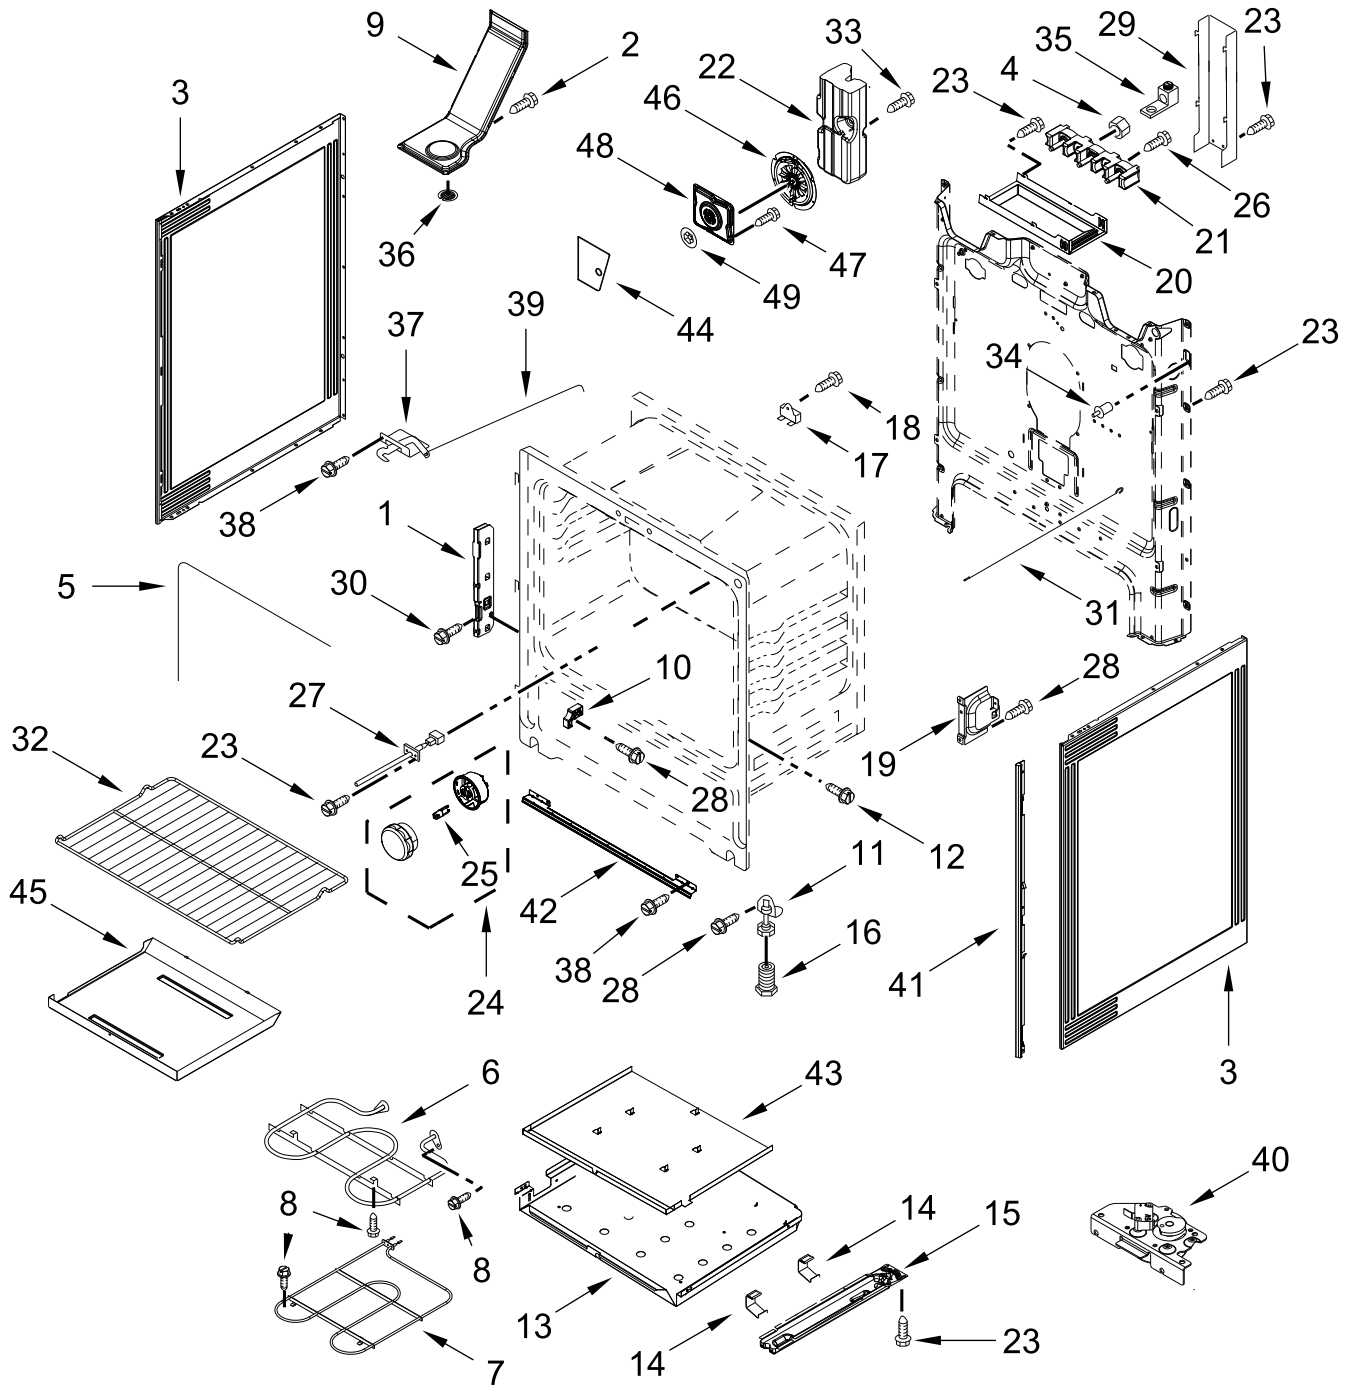

CHASSIS PARTS

CHASSIS PARTS

<u>Illus. No.</u>	<u>Part No.</u>	<u>Description</u>	<u>Illus. No.</u>	<u>Part No.</u>	<u>Description</u>	<u>Illus. No.</u>	<u>Part No.</u>	<u>Description</u>
1	W10289077	Receiver, Hinge	20	W11673744	Bracket, Service	39	W10078380	Rod, Latch
2	W10362924	Screw	21	W11750818	Block, Terminal (without Ground Strap)	40	W10107820	Rear Door Latch Assembly
3		Panel, Side	22	W10910404	Counterweight	41	W11510560	Barrier Rail, Rubber (Left and Right)
	W11445467	Black	23	3196178	Screw	42	W11464547	Bracket, Front Frame
4	3400029	Nut	24	W11634772	Light Assembly	43	W10134125	Shield, Heat
5	W11491751	Seal, Door	25	W10571723	Bulb, Halogen 40 Watts	44	W10646923	Card, Insulator
6	W10308476	Element, Broil	26	3400016	Screw	45	W10183712	Tray, Hidden Bake
7	9755770	Element, Bake	27	W10586204	Sensor	46	W11353930	Fan, Convection
8	3196174	Screw	28	3196169	Screw	47	W10516115	Screw
9	W11621245	Tube, Vent	29	W10326122	Cover, Terminal Block	48	W11373155	Cover, Conv Fan
10	W10674705	Glide, Drawer Front	30	W10031780	Screw	49	3400968	Nut
11	W10341186	Front Foot Assembly	31	9757239	Rod, Door Switch			FOLLOWING PARTS NOT ILLUSTRATED
12	W10067840	Screw	32	W11173792	Rack, Oven		W10774939	Insulation, Wrap
13	W10134121	Tray, Insulation	33	W11034869	Screw		W11404469	Insulation, Flue
14	W10137382	Clip, Panel	34	W11511828	Switch, Door		W11407378	Insulation, Back
15	W10390008	Base Rail Assembly (Left)	35	W10281322	Kit, Bare Wire Adapter Block			
	W10390007	Base Rail Assembly (Right)	36	W11092984	Screen, Vent			
16	W10058460	Foot, Leveling	37	9761013	Front Door Latch Assembly			
17	3196548	Fuse, Thermal	38	3196560	Screw			
18	3196172	Screw						
19	W10404688	Clip, Oven Support