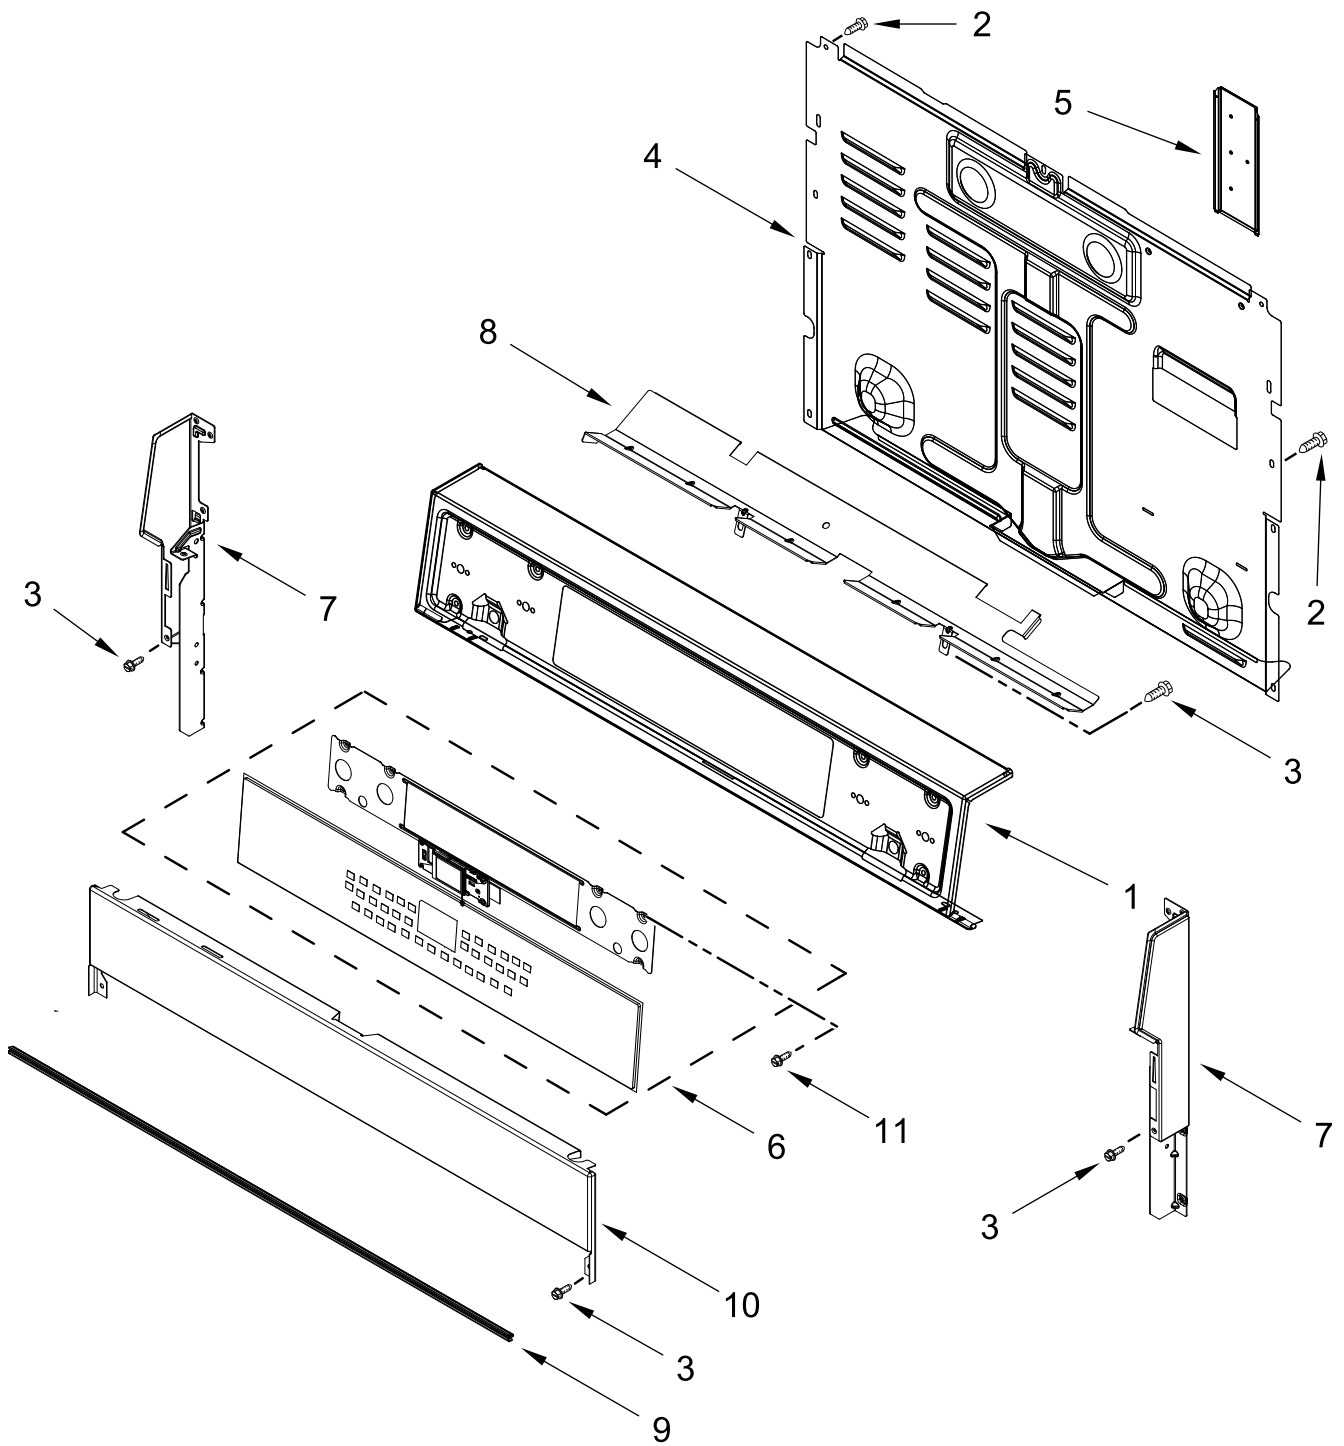

COOKTOP PARTS

<u>Illus. No.</u>	<u>Part No.</u>	<u>Description</u>	<u>Illus. No.</u>	<u>Part No.</u>	<u>Description</u>	<u>Illus. No.</u>	<u>Part No.</u>	<u>Description</u>
1		Literature Parts	12	W11379945	Bracket, Anti-Tip	20	W10437092	Switch, Infinite
	W11638635	Owners Manual	13	3400080	Screw	21	7201P077-60	Gasket, Infinite Switch
	W11638798	Quick Start Guide	14		Panel Upper, Manifold	22	3196178	Screw
	W11639164	Tech, Sheet		W11393097	Black Stainless	23	W10498399	Screw
2		Cooktop		W11393096	Stainless			FOLLOWING PARTS NOT ILLUSTRATED
	W11629537	Black (includes, Cooktop Bracket)	15		Panel, Manifold End Cap		W11334457	Harness, Main
3	W11593284	Bracket, Cooktop		W11361197	Black Stainless (Left)		W11341267	Harness, Cooktop
4	W11724301	Bridge, (1800W, 800W)		W11361196	Black Stainless (Right)		W11393541	Harness, Wire
		(Left Front and Left Rear)		W11386024	Stainless (Left)		W11341202	Harness, Front Dual
				W11386023	Stainless (Right)		W11585874	Harness, Hidden Bake
5	W11735737	Element (3000W) (Right Front)	16	3196068	Lens, Indicator			
6	W11724296	Element (Single, 1200W) (Right Rear)	17		Knob			
				W11635841	Single, (Black Stainless)			
				W11635842	Dual, (Black Stainless)			
7	7101P485-60	Screw, Anti-Tip Kit		W11635836	Single, (Stainless)			
8	W11300812	Pan, Radiant Element		W11635837	Dual, (Stainless)			
9	W11600012	Spring, Element	18	9780274	Screw			
10	3196169	Screw	19		Bezel			
11	W11668631	Element, Warm Zone (Center Rear)		W11635851	Black Stainless			
				W11635850	Stainless			

CONTROL PANEL PARTS