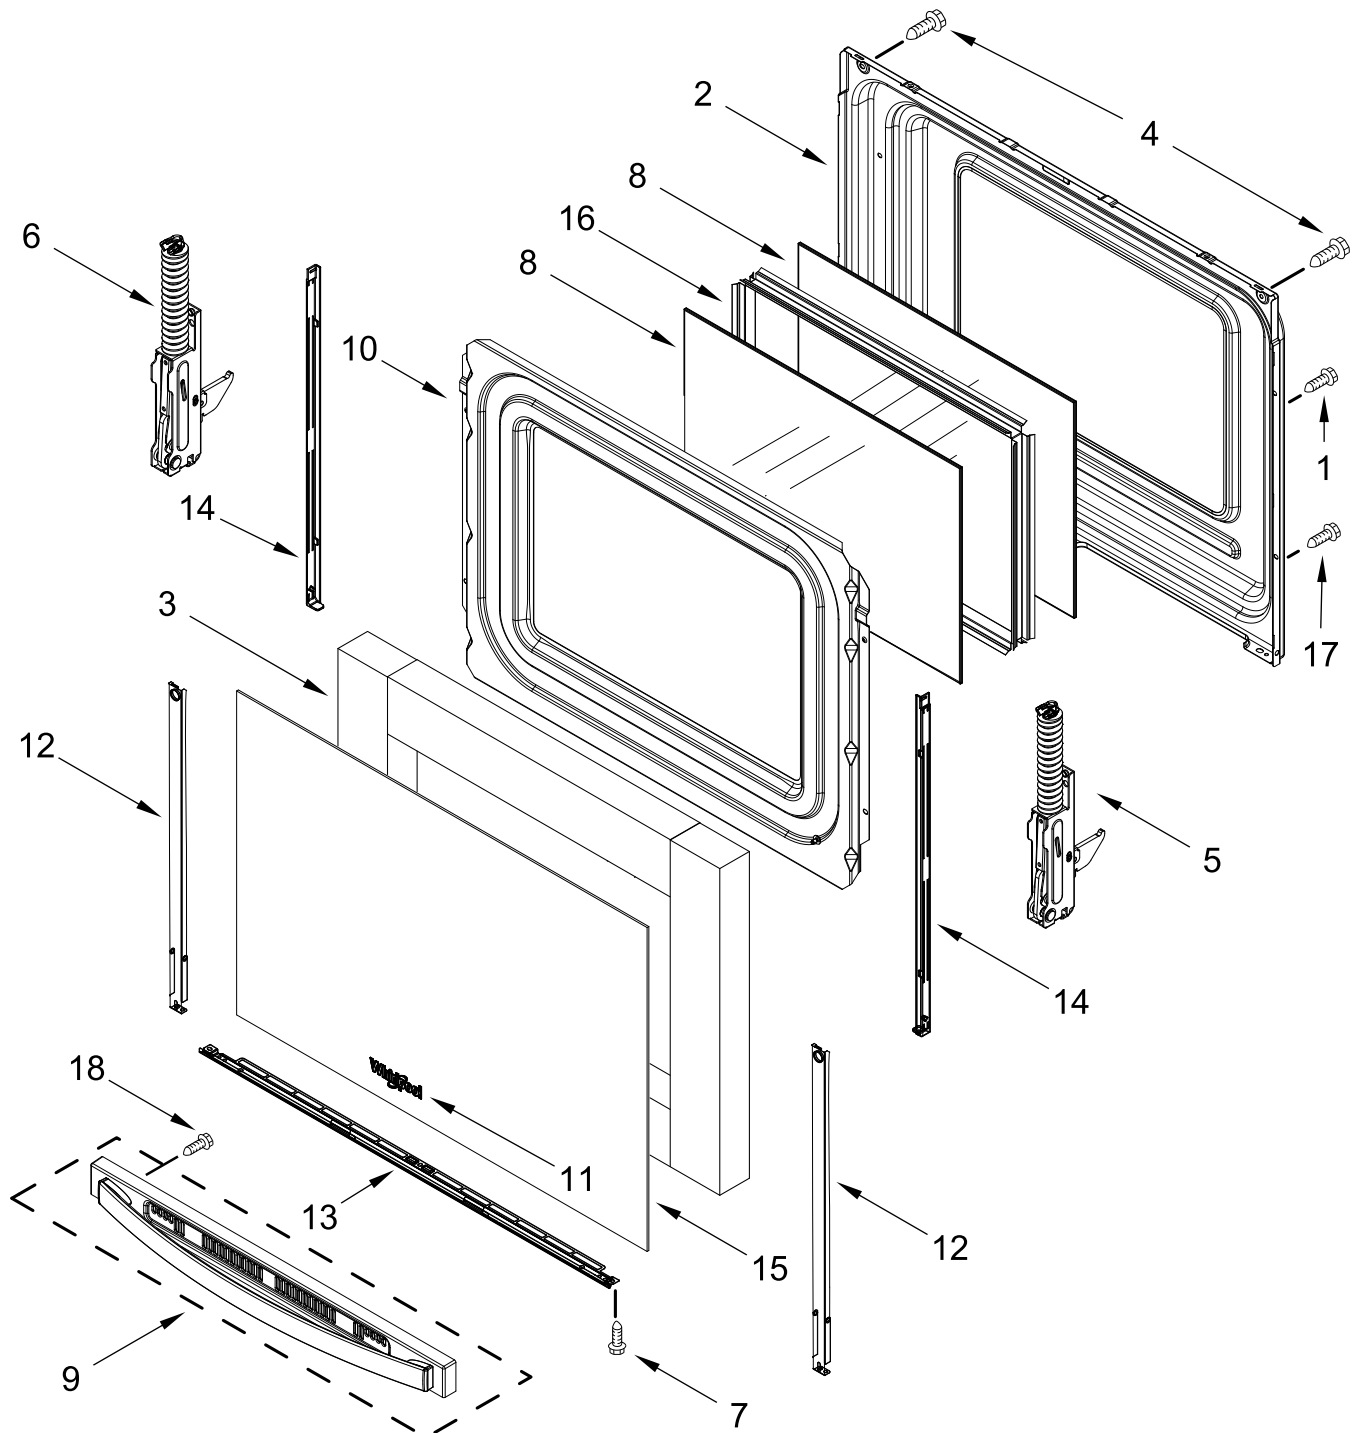

CONTROL PANEL PARTS

CONTROL PANEL PARTS

<u>Illus. No.</u>	<u>Part No.</u>	<u>Description</u>	<u>Illus. No.</u>	<u>Part No.</u>	<u>Description</u>	<u>Illus. No.</u>	<u>Part No.</u>	<u>Description</u>
1		Console	4	W11392241	Cover, Upper Rear	7		Endpost, Console
	W11371989	Black Stainless			(Left Front and Right Front)		W11625423	Black (Left)
	W11371988	Stainless					W11625420	Black (Right)
2	3196178	Screw		W10843843	Switch, Infinite (Left Rear)	8	W11363806	Shield, Heat
3	3196169	Screw		W10578768	Switch, Infinite (Right Rear)	9	W11643797	Gasket, Lower Panel
						10		Panel, Lower
			5	W11394231	Cover, Rear Flue		W11303750	Black Stainless
			6	W11400085	Assembly, User Interface		W11625404	Stainless
						11	3196160	Screw

DOOR PARTS

DOOR PARTS

<u>Illus. No.</u>	<u>Part No.</u>	<u>Description</u>	<u>Illus. No.</u>	<u>Part No.</u>	<u>Description</u>	<u>Illus. No.</u>	<u>Part No.</u>	<u>Description</u>
1	W10031790	Screw	9		Handle and Vent Assembly	13		Door, Lower Trim
2	9761344	Liner, Door					W11444043	Black
3	W10278991	Insulation, Door Strip		W11353056	Black Stainless	14	W11379944	Strap, Door
4	W10200660	Screw		W11353054	Stainless	15		Glass Assembly, Outer Door
5	W10388635	Hinge, Door (Active)	10	W11380222	Retainer, Insulation		W11729636	Black
6	W10440013	Hinge, Door (Active)	11	W10884775	Badge	16	W10316950	Frame, Glass
7	W10327235	Screw	12		Door, Trim	17	W10031780	Screw
8	9758162	Glass, Inner		W10746436	Black (Left)	18	W10465158	Screw
				W10746435	Black (Right)			