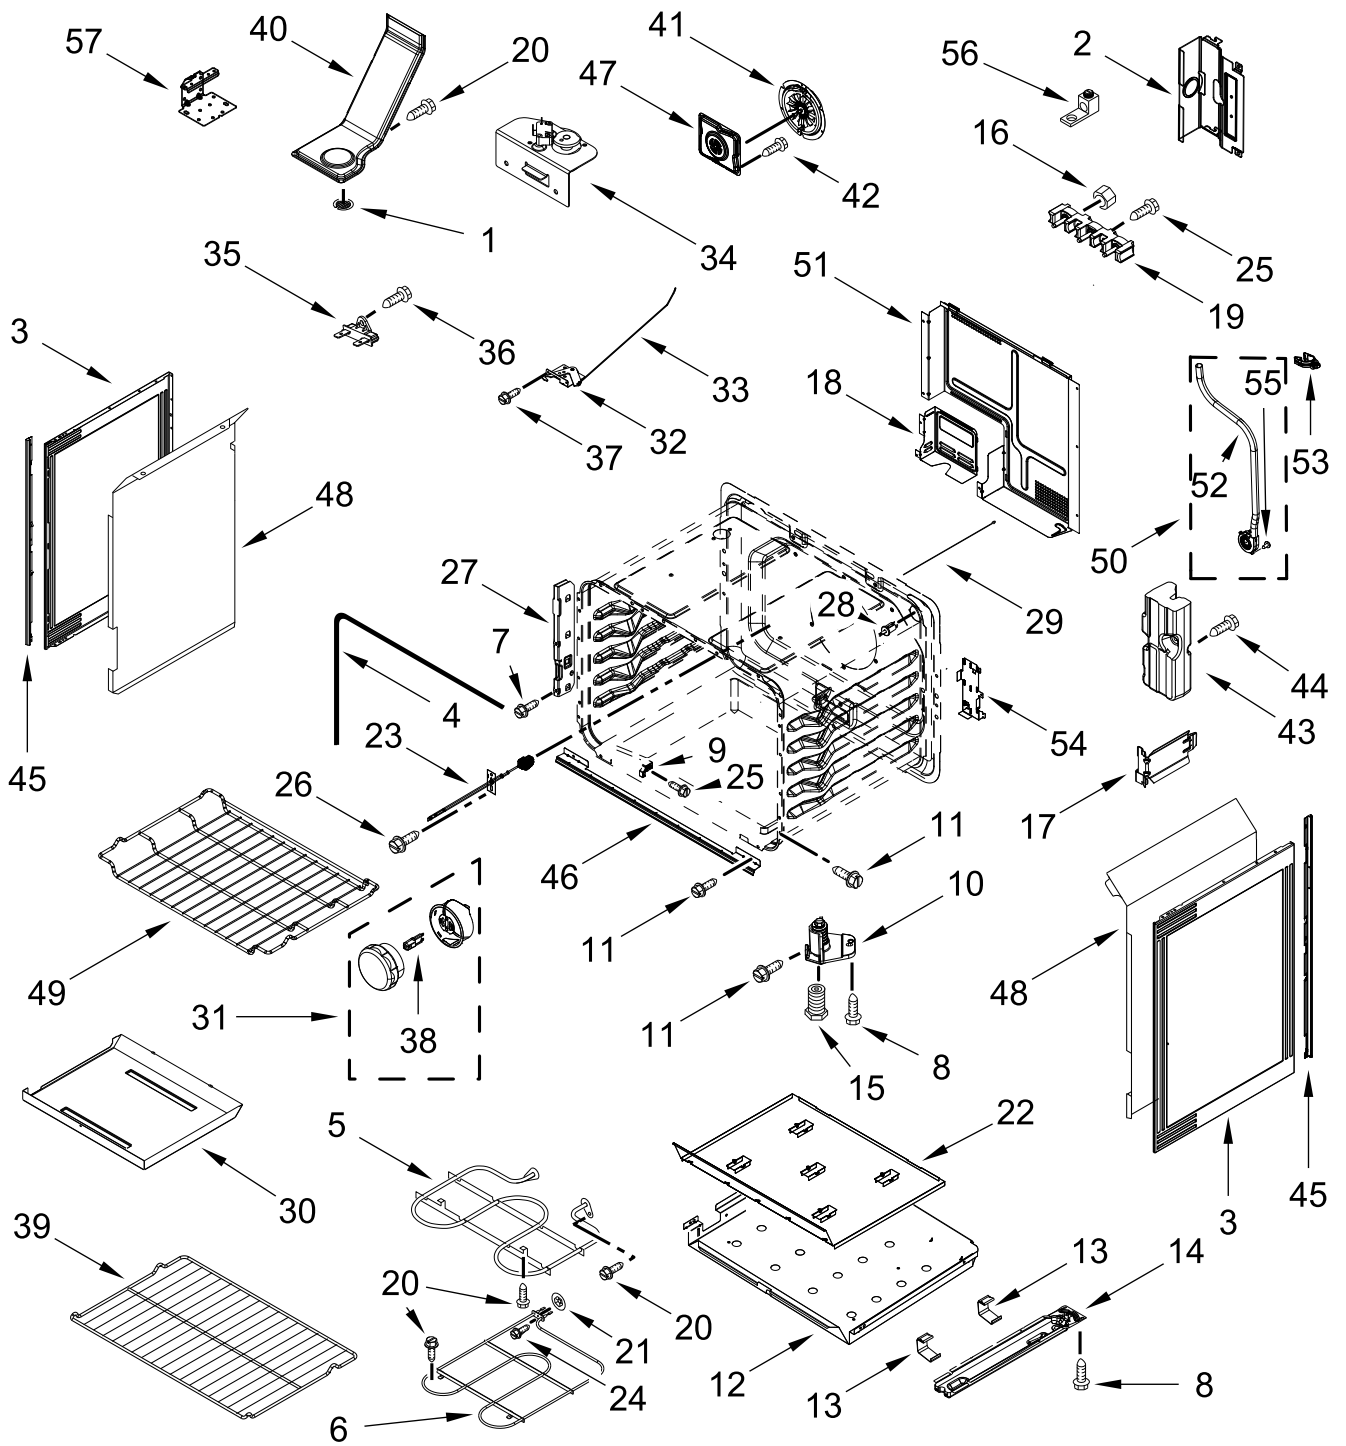

CHASSIS PARTS

CHASSIS PARTS

<u>Illus. No.</u>	<u>Part No.</u>	<u>Description</u>	<u>Illus. No.</u>	<u>Part No.</u>	<u>Description</u>	<u>Illus. No.</u>	<u>Part No.</u>	<u>Description</u>
1	W11092984	Screen, Vent	24	3196174	Screw	47	W11373155	Cover, Conv Fan
2	W11391997	Bracket, Service	25	3400080	Screw	48	W11379353	Retainer, Insulation (Left)
3		Panel, Side	26	3196169	Screw		W11379943	Retainer, Insulation (Right)
	W11445467	Black	27	W10289077	Receiver, Hinge			
4	W11491751	Seal, Door	28	W11511828	Switch, Door	49	W11607819	Rack, Oven (Gull-Wing)
5	W10308476	Element, Broil	29	9757239	Rod, Door Switch	50	W11625914	Ventilation Assembly, Console
6	9755770	Element, Bake	30	W10183712	Tray, Hidden Bake	51	W11367541	Side, Fan Cover
7	W10031780	Screw	31	W11634772	Light Assembly	52	W11411632	Blower, Tube
8	3196178	Screw	32	9761013	Front Door Latch Assembly	53	W11642475	Tube, Clamp
9	W10674705	Glide, Drawer Front	33	W10078370	Rod, Push Latch	54	W11365827	Bracket, Acu
10	W10341186	Front Foot Assembly	34	W10107820	Rear Door Latch Assembly	55	3400701	Screw
11	W10067840	Screw	35	3196548	Fuse, Thermal	56	W10281322	Kit, Bare Wire Adapter Block
12	W11309796	Tray, Insulation	36	3196172	Screw	57	W11287215	Bracket, Cooktop Console
13	W10137382	Clip, Panel	37	3196560	Screw			FOLLOWING PARTS NOT ILLUSTRATED
14	W10390007	Base Rail Assembly (Right)	38	W10571723	Bulb, Halogen 40 Watts			
	W10390008	Base Rail Assembly (Left)	39	W11173792	Rack, Oven		3196520	Clip, Wire
15	W10058460	Foot, Leveling	40	W11366092	Tube, Vent		W10646923	Card, Insulator
16	3400029	Nut	41	W11635909	Fan, Convection		W10774939	Insulation, Wrap
17	W10404688	Clip, Oven Support	42	W10516115	Screw		W11407378	Insulation, Back
18	W11596201	Corner, Cover	43	W10910404	Counterweight		W11404469	Insulation, Flue
19	W11750818	Block, Terminal (without Ground Strap)	44	W11034869	Screw		4820F015-59	Insulation, Strap
20	W10362924	Screw	45	W11510561	Barrier Rail, Rubber (Front Left)			
21	3400968	Nut		W11510562	Barrier Rail, Rubber (Front Right)			
22	W11310684	Shield, Heat	46	W11464547	Bracket, Front Frame			
23	W11633068	Sensor