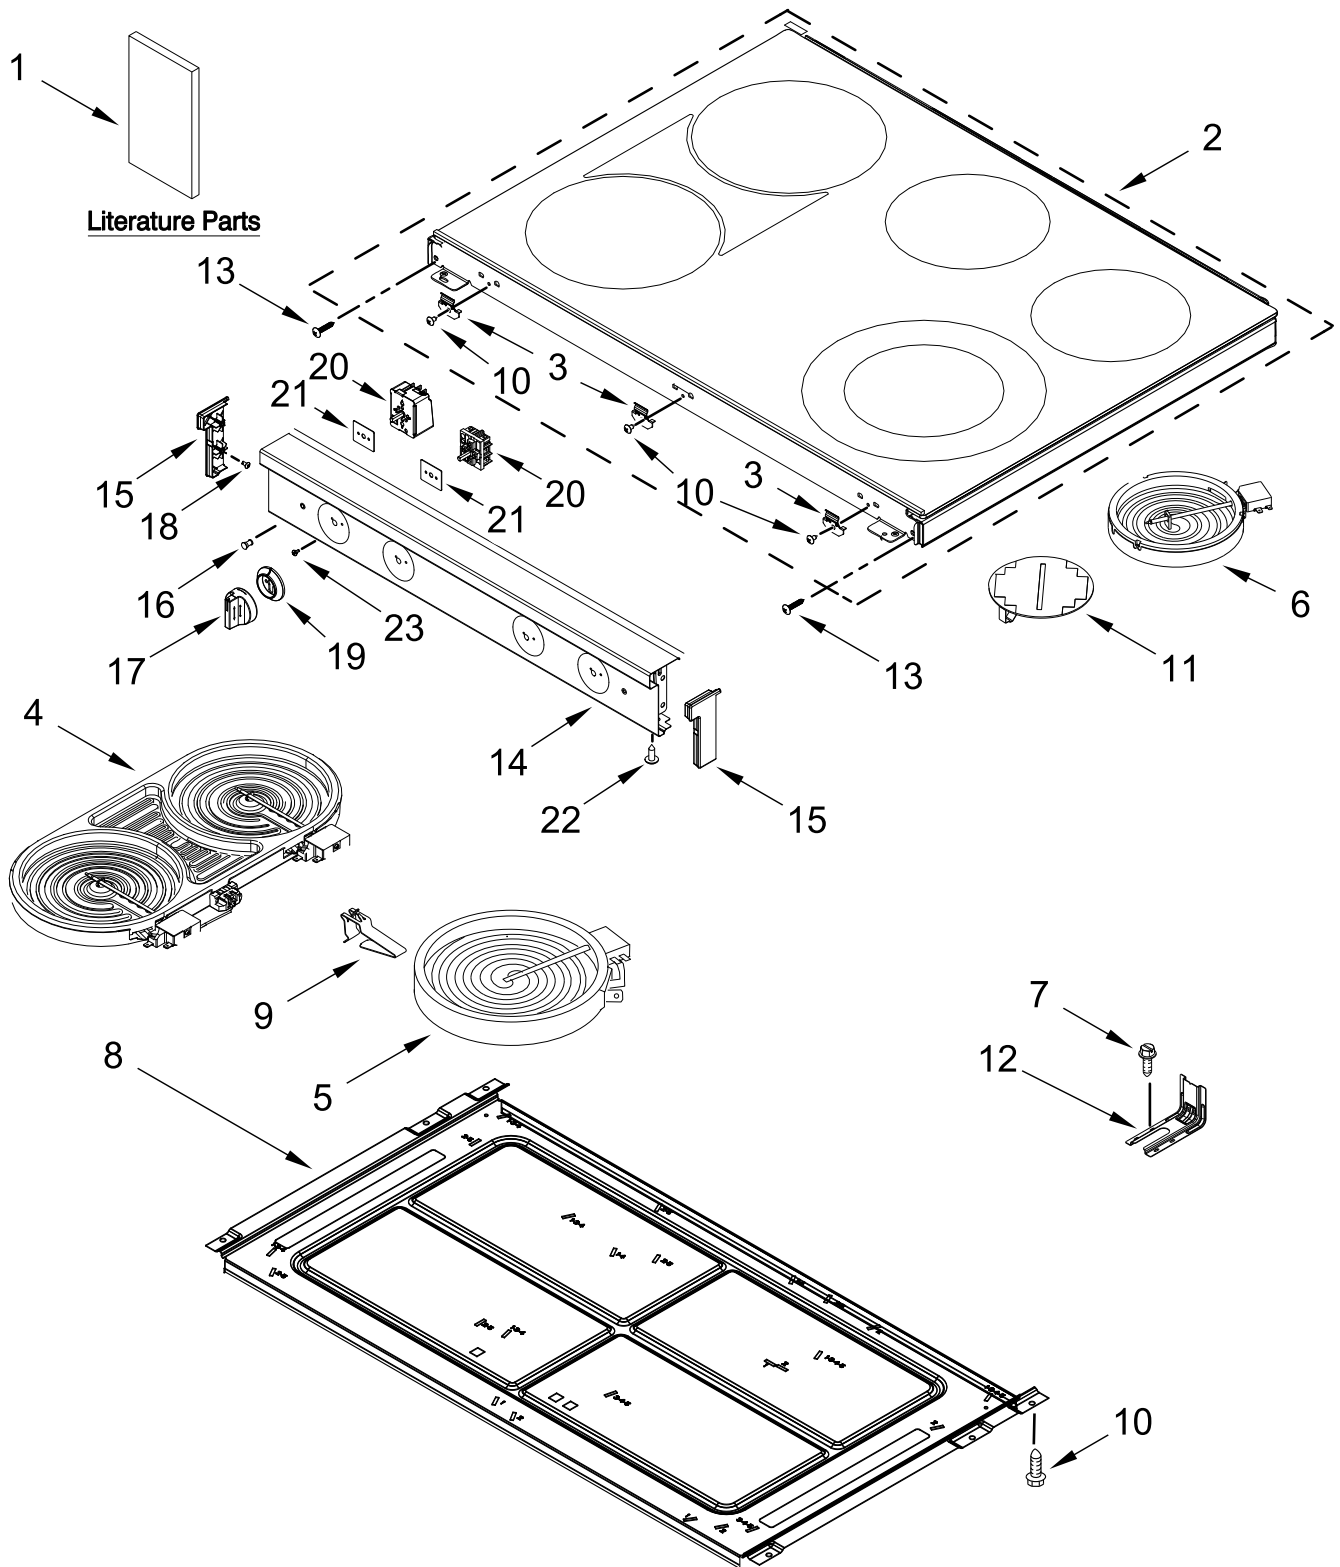

ELECTRIC RANGE

MODELS:

WFES7530RV0 (Black Stainless)

WFES7530RZ0 (Stainless)

COOKTOP PARTS

COOKTOP PARTS

<u>Illus. No.</u>	<u>Part No.</u>	<u>Description</u>	<u>Illus. No.</u>	<u>Part No.</u>	<u>Description</u>	<u>Illus. No.</u>	<u>Part No.</u>	<u>Description</u>
1		Literature Parts	12	W11379945	Bracket, Anti-Tip	20	W10437092	Switch, Infinite
	W11638635	Owners Manual	13	3400080	Screw	21	7201P077-60	Gasket, Infinite Switch
	W11638798	Quick Start Guide	14		Panel Upper, Manifold	22	3196178	Screw
	W11639164	Tech, Sheet		W11393097	Black Stainless	23	W10498399	Screw
2		Cooktop		W11393096	Stainless			FOLLOWING PARTS NOT ILLUSTRATED
	W11629537	Black (includes, Cooktop Bracket)	15		Panel, Manifold End Cap		W11334457	Harness, Main
3	W11593284	Bracket, Cooktop		W11361197	Black Stainless (Left)		W11341267	Harness, Cooktop
4	W11724301	Bridge, (1800W, 800W)		W11361196	Black Stainless (Right)		W11393541	Harness, Wire
		(Left Front and Left Rear)		W11386024	Stainless (Left)		W11341202	Harness, Front Dual
				W11386023	Stainless (Right)		W11585874	Harness, Hidden Bake
5	W11735737	Element (3000W) (Right Front)	16	3196068	Lens, Indicator			
6	W11724296	Element (Single, 1200W) (Right Rear)	17		Knob			
				W11635841	Single, (Black Stainless)			
				W11635842	Dual, (Black Stainless)			
7	7101P485-60	Screw, Anti-Tip Kit		W11635836	Single, (Stainless)			
8	W11300812	Pan, Radiant Element		W11635837	Dual, (Stainless)			
9	W11600012	Spring, Element	18	9780274	Screw			
10	3196169	Screw	19		Bezel			
11	W11668631	Element, Warm Zone (Center Rear)		W11635851	Black Stainless			
				W11635850	Stainless			