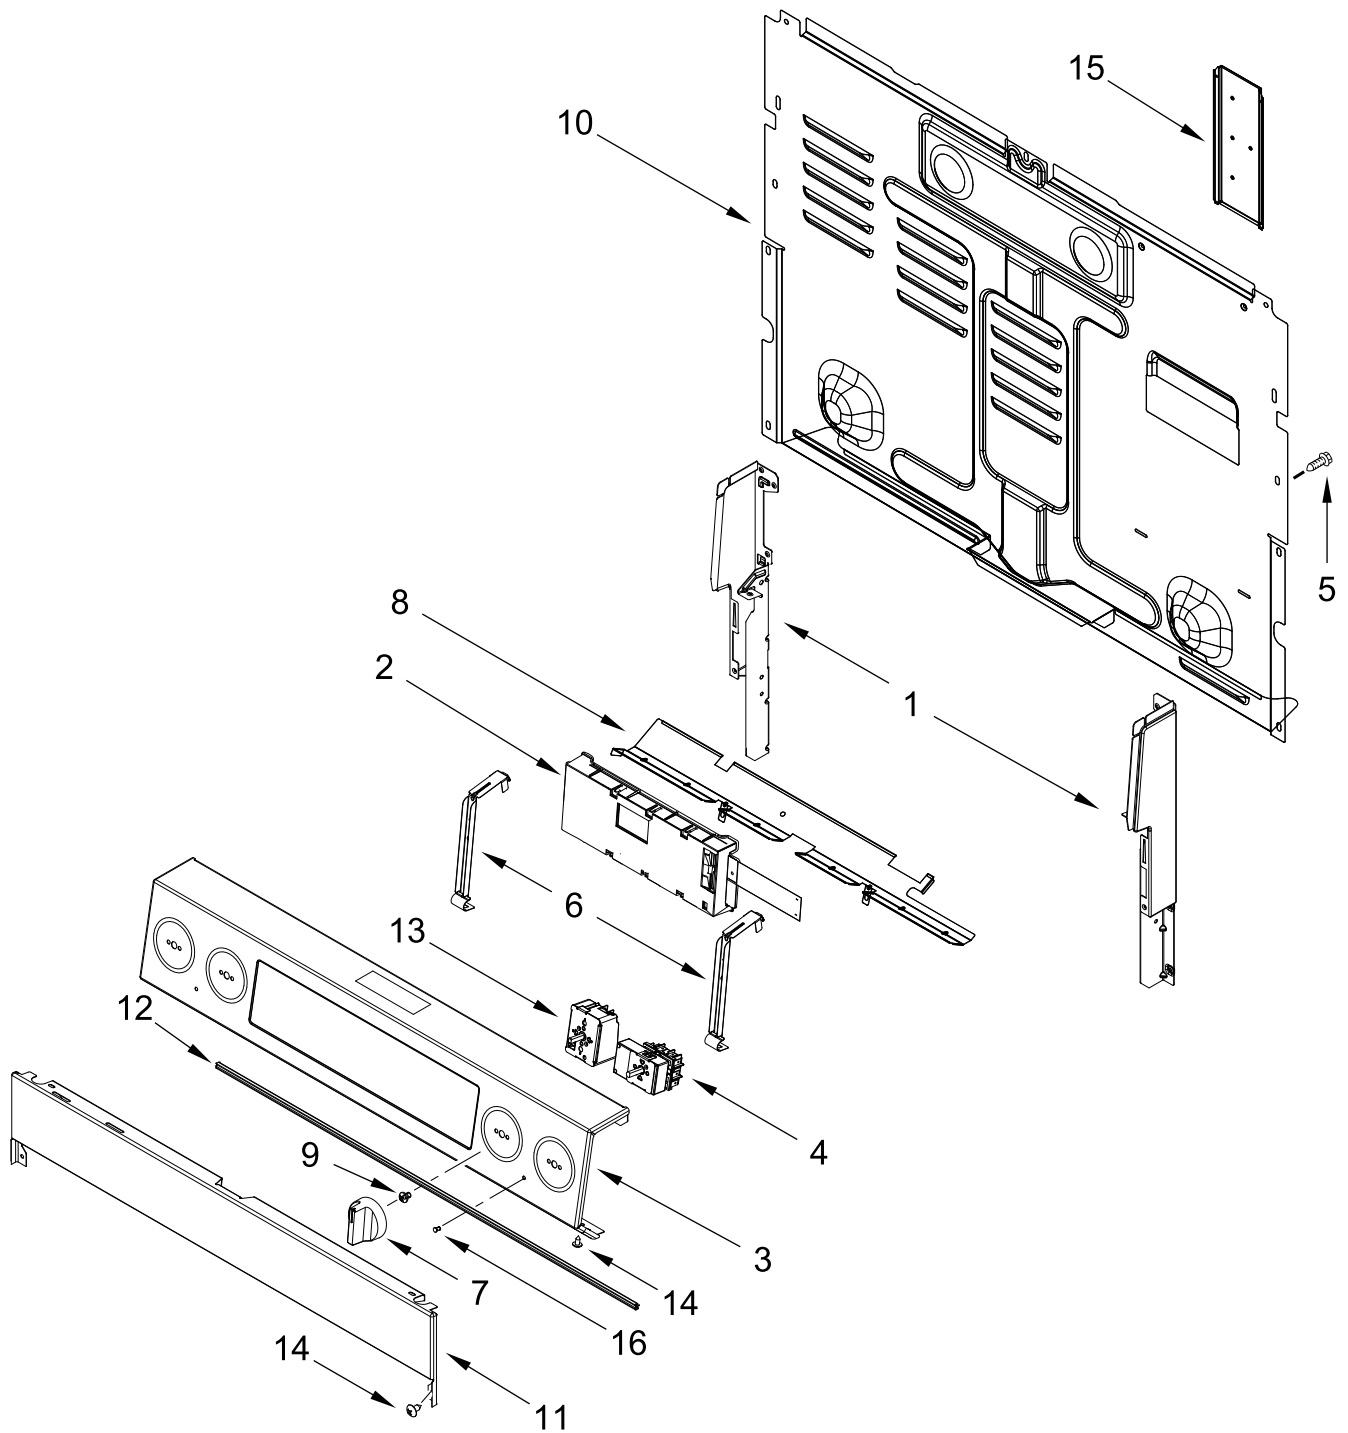

COOKTOP PARTS

<u>Illus. No.</u>	<u>Part No.</u>	<u>Description</u>	<u>Illus. No.</u>	<u>Part No.</u>	<u>Description</u>	<u>Illus. No.</u>	<u>Part No.</u>	<u>Description</u>
1		Literature Parts	6	3196169	Screw	13	3400080	Screw
	W11640146	Owner's Manual	7	W11640572	Pan, Radiant Element			FOLLOWING PARTS NOT ILLUSTRATED
	W11638796	Quick Start Guide	8	W11379945	Bracket, Anti-Tip		W11706104	Harness, Main
	W11639165	Tech Sheet	9	7101P485-60	Screw, Anti-Tip Kit		W11706379	Harness, Cooktop
2	W11600012	Spring, Element	10	W11668631	Element, Warm Zone (Center)			
3	W11593284	Bracket, Cooktop	11	8273994	Element (1200W) (Left Rear and Right Rear)			
4		Cooktop	12		Bullnose			
	W11633197	Black (Includes, Cooktop Bracket)		W11624927	Stainless			
5	W11282542	Element (3000W Dual) (Left Front and Right Front)						

CONTROL PANEL PARTS