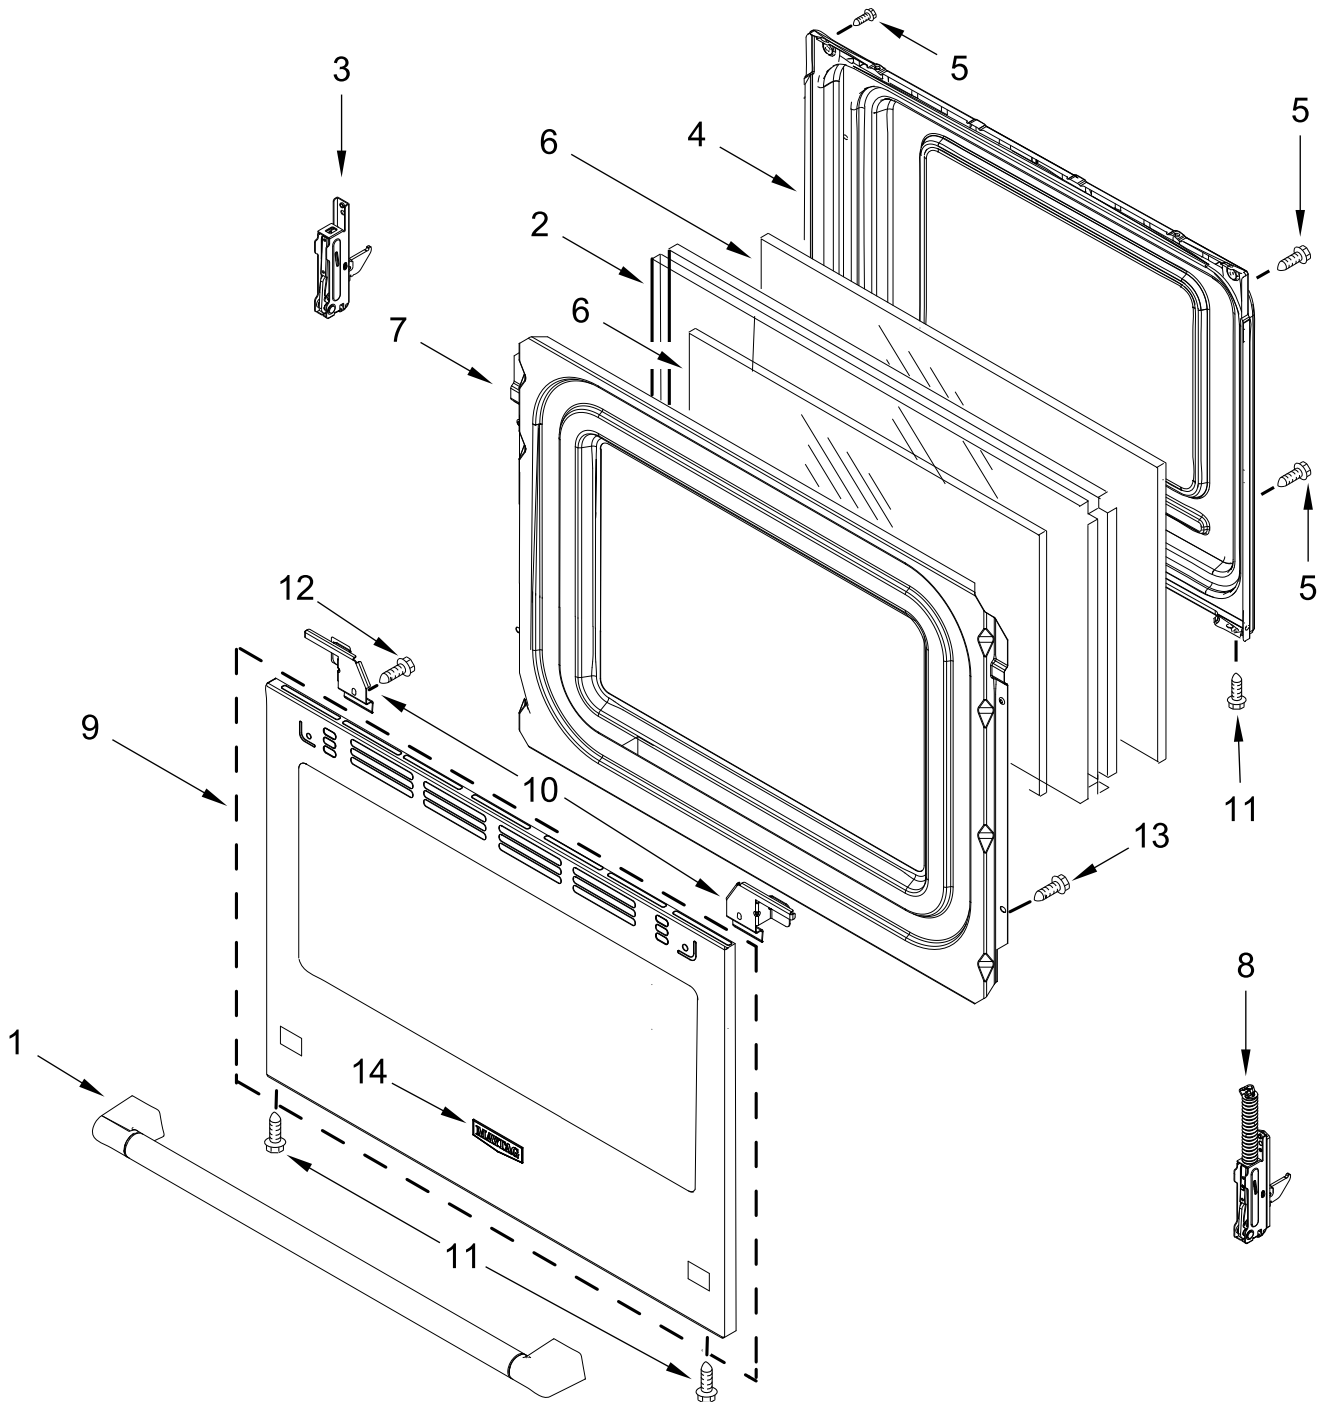

DOOR PARTS

DOOR PARTS

<u>Illus. No.</u>	<u>Part No.</u>	<u>Description</u>	<u>Illus. No.</u>	<u>Part No.</u>	<u>Description</u>	<u>Illus. No.</u>	<u>Part No.</u>	<u>Description</u>
1		Handle, Door	9		Glass Assembly, Outer Door	13	W10031780	Screw
	W11495825	Stainless				14	W11628148	Badge
2	W11353036	Frame, Glass		W11631961	Stainless (Includes Badge)			
3	W10299227	Hinge, Door (Passive)						
4	9761344	Liner, Door	10	W11157607	Bracket, Handle Mount (Right)			
5	W10031790	Screw						
6	W11367326	Glass, Inner		W11417442	Bracket, Handle Mount (Left)			
7	W11380221	Retainer, Insulation	11	W10327235	Screw			
8	W10299226	Hinge, Active	12	3196154	Screw