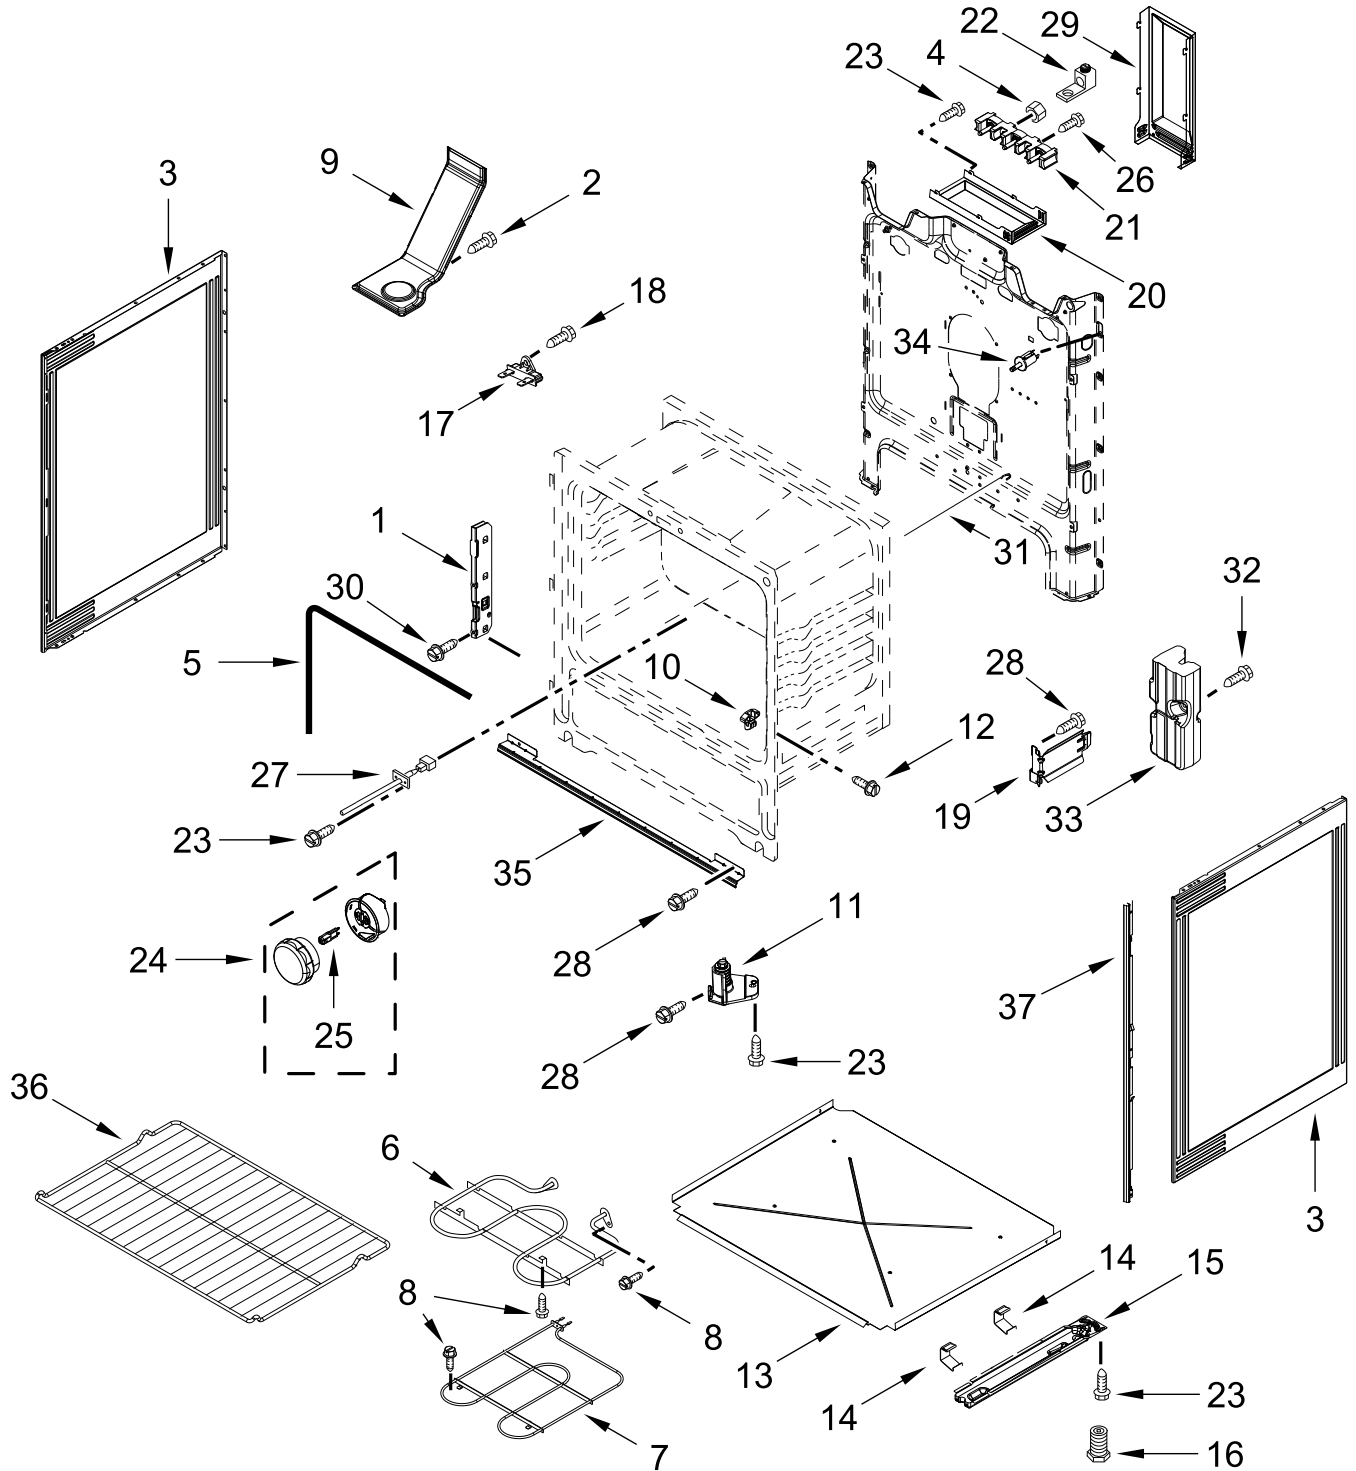

CHASSIS PARTS

CHASSIS PARTS

<u>Illus. No.</u>	<u>Part No.</u>	<u>Description</u>	<u>Illus. No.</u>	<u>Part No.</u>	<u>Description</u>	<u>Illus. No.</u>	<u>Part No.</u>	<u>Description</u>
1	W10289077	Receiver, Hinge	16	W10058460	Foot, Leveling	32	W11034869	Screw
2	W10362924	Screw	17	3196548	Fuse, Thermal	33	W10910404	Counterweight
3		Panel, Side	18	3196172	Screw	34	W11511828	Switch, Door
	W11445467	Black	19	W10404688	Clip, Oven Support	35	W11464547	Bracket, Front Frame
4	3400029	Nut	20	W11673744	Bracket, Service	36	W11173792	Rack, Oven
5	W10129032	Seal, Door	21	W11750818	Block, Terminal (without Ground Strap)	37	W11510560	Barrier Rail, Rubber (Left and Right)
6	W10308476	Element, Broil						
7	W11111743	Element, Bake	22	W10281322	Kit, Bare Wire Adapter Block			FOLLOWING PARTS NOT ILLUSTRATED
8	3196154	Screw						
9	W11621245	Tube, Vent	23	3196178	Screw		8273263	Insulation, Wrap
10	W10674705	Glide, Drawer Front	24	W11634772	Light Assembly		8272611	Insulation, Back
11	W10341186	Front Foot Assembly	25	W10571723	Bulb, Halogen 40 Watts		W11404469	Insulation, Flue
12	W10067840	Screw						
13	8054068	Retainer, Insulation	26	3400016	Screw			
14	W10137382	Clip, Panel	27	W10586204	Sensor			
15	W10390008	Base Rail Assembly (Left)	28	3196169	Screw			
	W10390007	Base Rail Assembly (Right)	29	W10326122	Cover, Terminal Block			
			30	W10031780	Screw			
			31	9757239	Rod, Door Switch