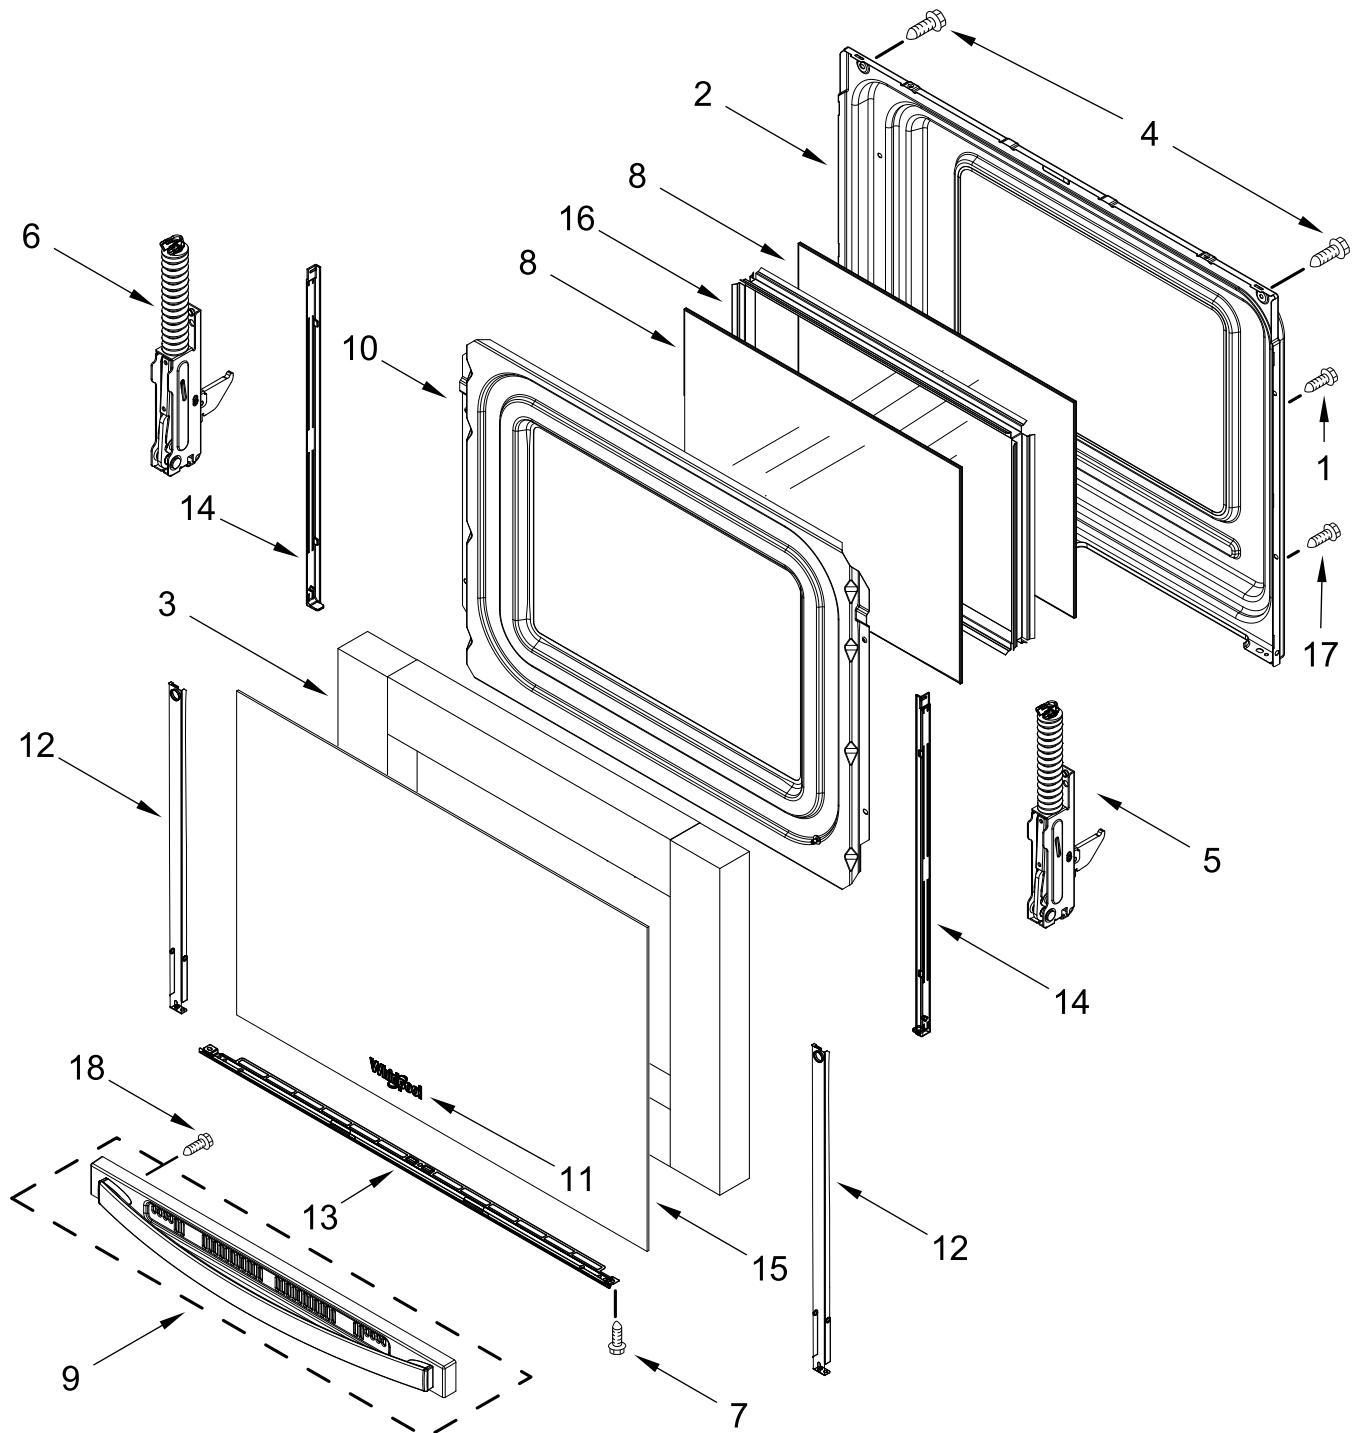

DOOR PARTS

DOOR PARTS

<u>Illus. No.</u>	<u>Part No.</u>	<u>Description</u>	<u>Illus. No.</u>	<u>Part No.</u>	<u>Description</u>	<u>Illus. No.</u>	<u>Part No.</u>	<u>Description</u>
1	W10031790	Screw	9		Handle and Vent Assembly	13		Door, Lower Trim
2	9761344	Liner, Door					W11444043	Black
3	W10278991	Insulation, Door Strip		W11353054	Stainless	14	W11379944	Strap, Door
4	W10200660	Screw	10	W11380222	Retainer, Insulation	15		Glass Assembly, Outer Door
5	W10388635	Hinge, Door (Active)	11	W10884775	Badge		W11729636	Black
6	W10440013	Hinge, Door (Active)	12		Door, Trim	16	W10316950	Frame, Glass
7	W10327235	Screw		W10746436	Black (Left)	17	W10031780	Screw
8	9758162	Glass, Inner		W10746435	Black (Right)	18	W10465158	Screw