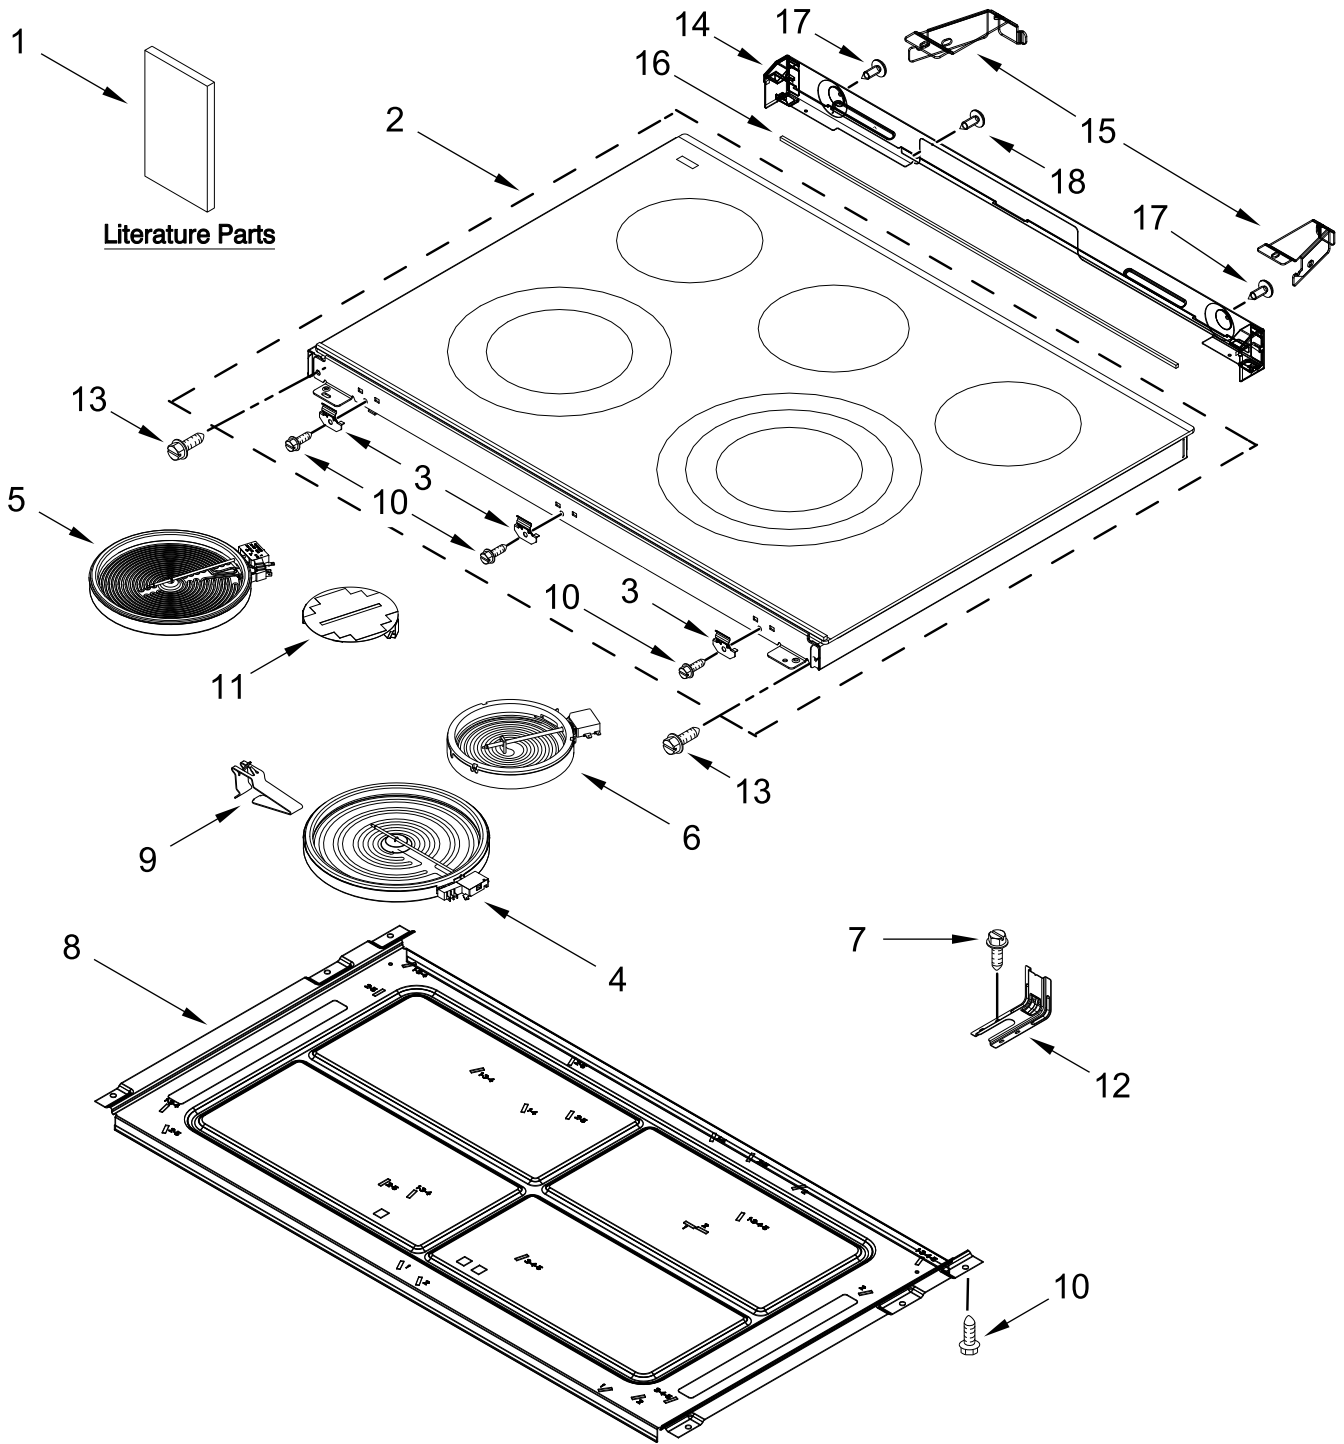

ELECTRIC RANGE

MODELS:

WSES7530RZ0 (Stainless)

COOKTOP PARTS

COOKTOP PARTS

<u>Illus. No.</u>	<u>Part No.</u>	<u>Description</u>	<u>Illus. No.</u>	<u>Part No.</u>	<u>Description</u>	<u>Illus. No.</u>	<u>Part No.</u>	<u>Description</u>
1		Literature Parts	6	W11724296	Element (Single, 1200W)	15		Corner, Brace (Right)
	W11640308	Owner's Manual			(Left Rear, Right Rear)		W11673745	(Left)
	W11640328	Quick Start Guide					W11673746	
	W11639168	Tech Sheet	7	7101P485-60	Screw, Anti-Tip Kit	16	W11401890	Gasket Cooktop, Console
2		Cooktop	8	W11300812	Pan, Radiant Element	17	W10362924	Screw
	W11616660	Black (Includes, Cooktop Bracket)	9	W11600012	Spring, Element	18	W10498399	Screw
3	W11593284	Bracket, Cooktop	10	3196169	Screw			FOLLOWING PARTS NOT ILLUSTRATED
4	W11726009	Element (3000W, Triple)	11	W11668631	Element, Warm Zone (Center Rear)		W11351384	Harness, Main
		(Right Front)	12	W11379947	Bracket, Anti-Tip		W11341269	Harness, Cooktop
5	W11726010	Element (Dual, 3000W)	13	3400080	Screw		W11349007	Harness, DC
		(Left Front)	14	W11632793	Bracket, Front Cooktop		W11341203	Harness, Console
							W11585874	Harness, Hidden Bake

CONTROL PANEL PARTS

CONTROL PANEL PARTS

<u>Illus. No.</u>	<u>Part No.</u>	<u>Description</u>	<u>Illus. No.</u>	<u>Part No.</u>	<u>Description</u>	<u>Illus. No.</u>	<u>Part No.</u>	<u>Description</u>
1		Console	6		Board, Control	10		Bezel
	W11300038	Black		W11734473	Black		W11635850	Stainless
2	3196178	Screw	7		Endpost, Console	11	W11291721	Mounting, Bracket
3	W10327235	Screw		W11357953	Black (Left)	12	7201P077-60	Gasket, Infinite Switch
4	W10437092	Switch, Infinite (Left Front)		W11357954	Black (Right)	13	W11333900	Assembly, User Interface
	W10437097	Switch, Infinite (Right Front)	8		Knob			
	W10578768	Switch, Infinite (Left Rear, Right Rear)		W11635836	Single, (Stainless)	14	3196068	Lens, Indicator
5	W10498399	Screw		W11635837	Dual, (Stainless)			
				W11635839	Triple, (Stainless)			
			9	9780274	Screw			