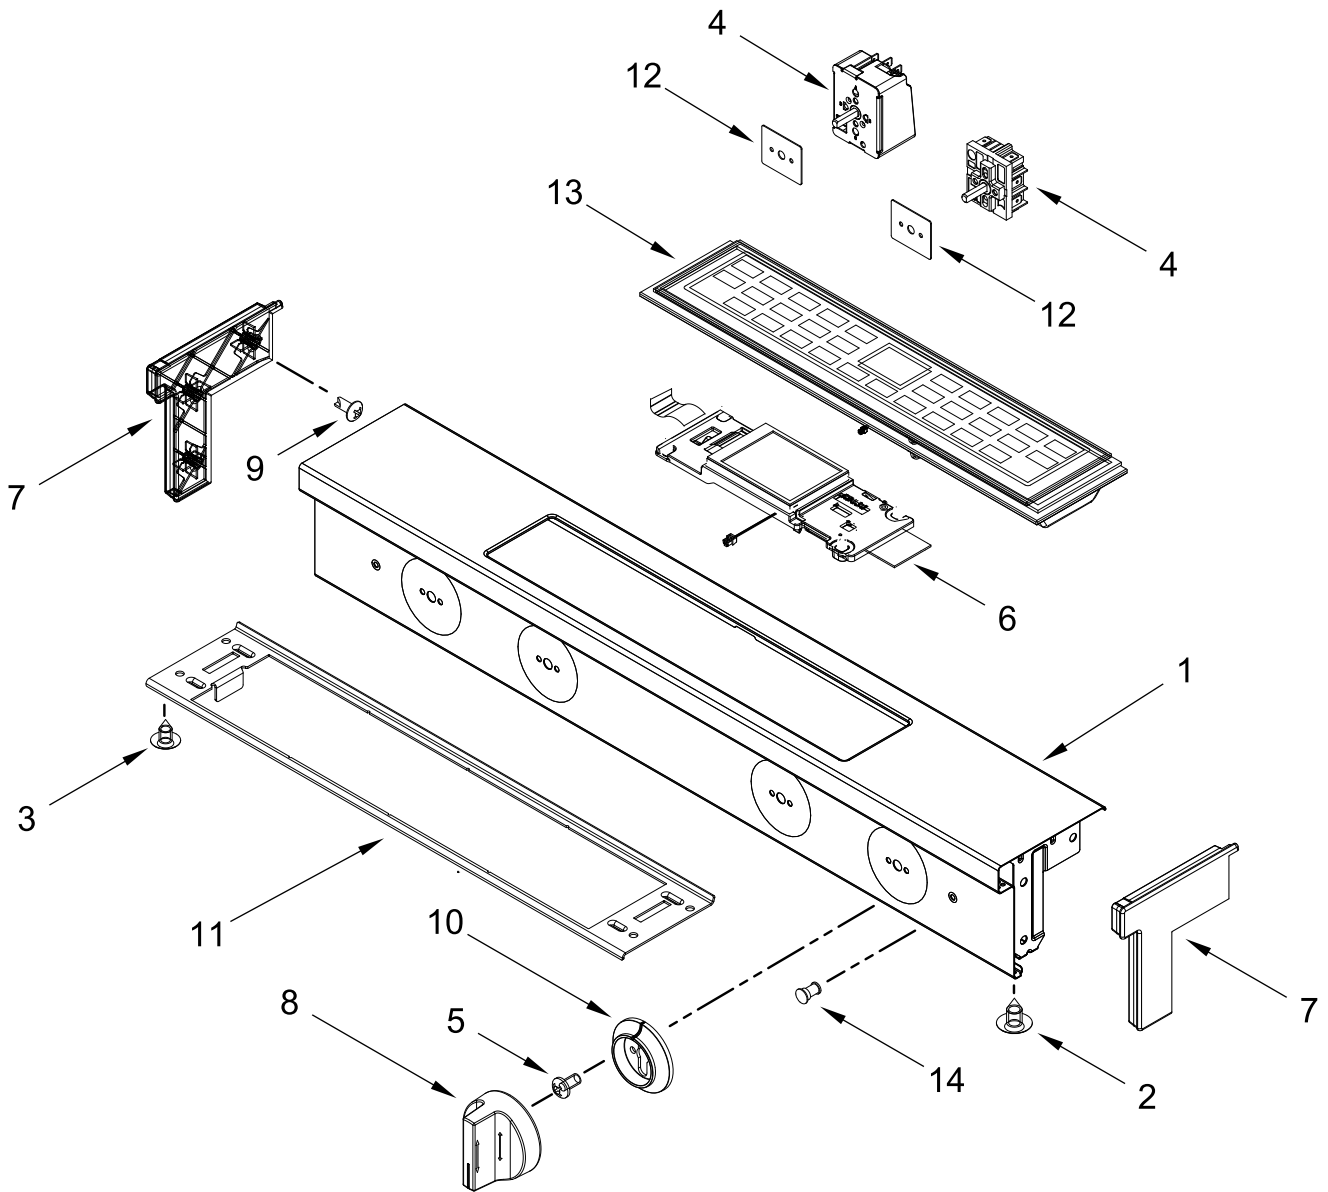

ELECTRIC RANGE

MODELS:

WSES7530RZ0 (Stainless)

COOKTOP PARTS

COOKTOP PARTS

<u>Illus. No.</u>	<u>Part No.</u>	<u>Description</u>	<u>Illus. No.</u>	<u>Part No.</u>	<u>Description</u>	<u>Illus. No.</u>	<u>Part No.</u>	<u>Description</u>
1		Literature Parts	6	W11724296	Element (Single, 1200W)	15		Corner, Brace (Right)
	W11640308	Owner's Manual			(Left Rear, Right Rear)		W11673745	(Left)
	W11640328	Quick Start Guide					W11673746	
	W11639168	Tech Sheet	7	7101P485-60	Screw, Anti-Tip Kit	16	W11401890	Gasket Cooktop, Console
2		Cooktop	8	W11300812	Pan, Radiant Element	17	W10362924	Screw
	W11616660	Black (Includes, Cooktop Bracket)	9	W11600012	Spring, Element	18	W10498399	Screw
3	W11593284	Bracket, Cooktop	10	3196169	Screw			FOLLOWING PARTS NOT ILLUSTRATED
4	W11726009	Element (3000W, Triple)	11	W11668631	Element, Warm Zone (Center Rear)		W11351384	Harness, Main
		(Right Front)	12	W11379947	Bracket, Anti-Tip		W11341269	Harness, Cooktop
5	W11726010	Element (Dual, 3000W)	13	3400080	Screw		W11349007	Harness, DC
		(Left Front)	14	W11632793	Bracket, Front Cooktop		W11341203	Harness, Console
							W11585874	Harness, Hidden Bake

CONTROL PANEL PARTS

CONTROL PANEL PARTS

<u>Illus. No.</u>	<u>Part No.</u>	<u>Description</u>	<u>Illus. No.</u>	<u>Part No.</u>	<u>Description</u>	<u>Illus. No.</u>	<u>Part No.</u>	<u>Description</u>
1		Console	6		Board, Control	10		Bezel
	W11300038	Black		W11734473	Black		W11635850	Stainless
2	3196178	Screw	7		Endpost, Console	11	W11291721	Mounting, Bracket
3	W10327235	Screw		W11357953	Black (Left)	12	7201P077-60	Gasket, Infinite Switch
4	W10437092	Switch, Infinite (Left Front)		W11357954	Black (Right)	13	W11333900	Assembly, User Interface
	W10437097	Switch, Infinite (Right Front)	8		Knob			
	W10578768	Switch, Infinite (Left Rear, Right Rear)		W11635836	Single, (Stainless)	14	3196068	Lens, Indicator
5	W10498399	Screw		W11635837	Dual, (Stainless)			
				W11635839	Triple, (Stainless)			
			9	9780274	Screw			