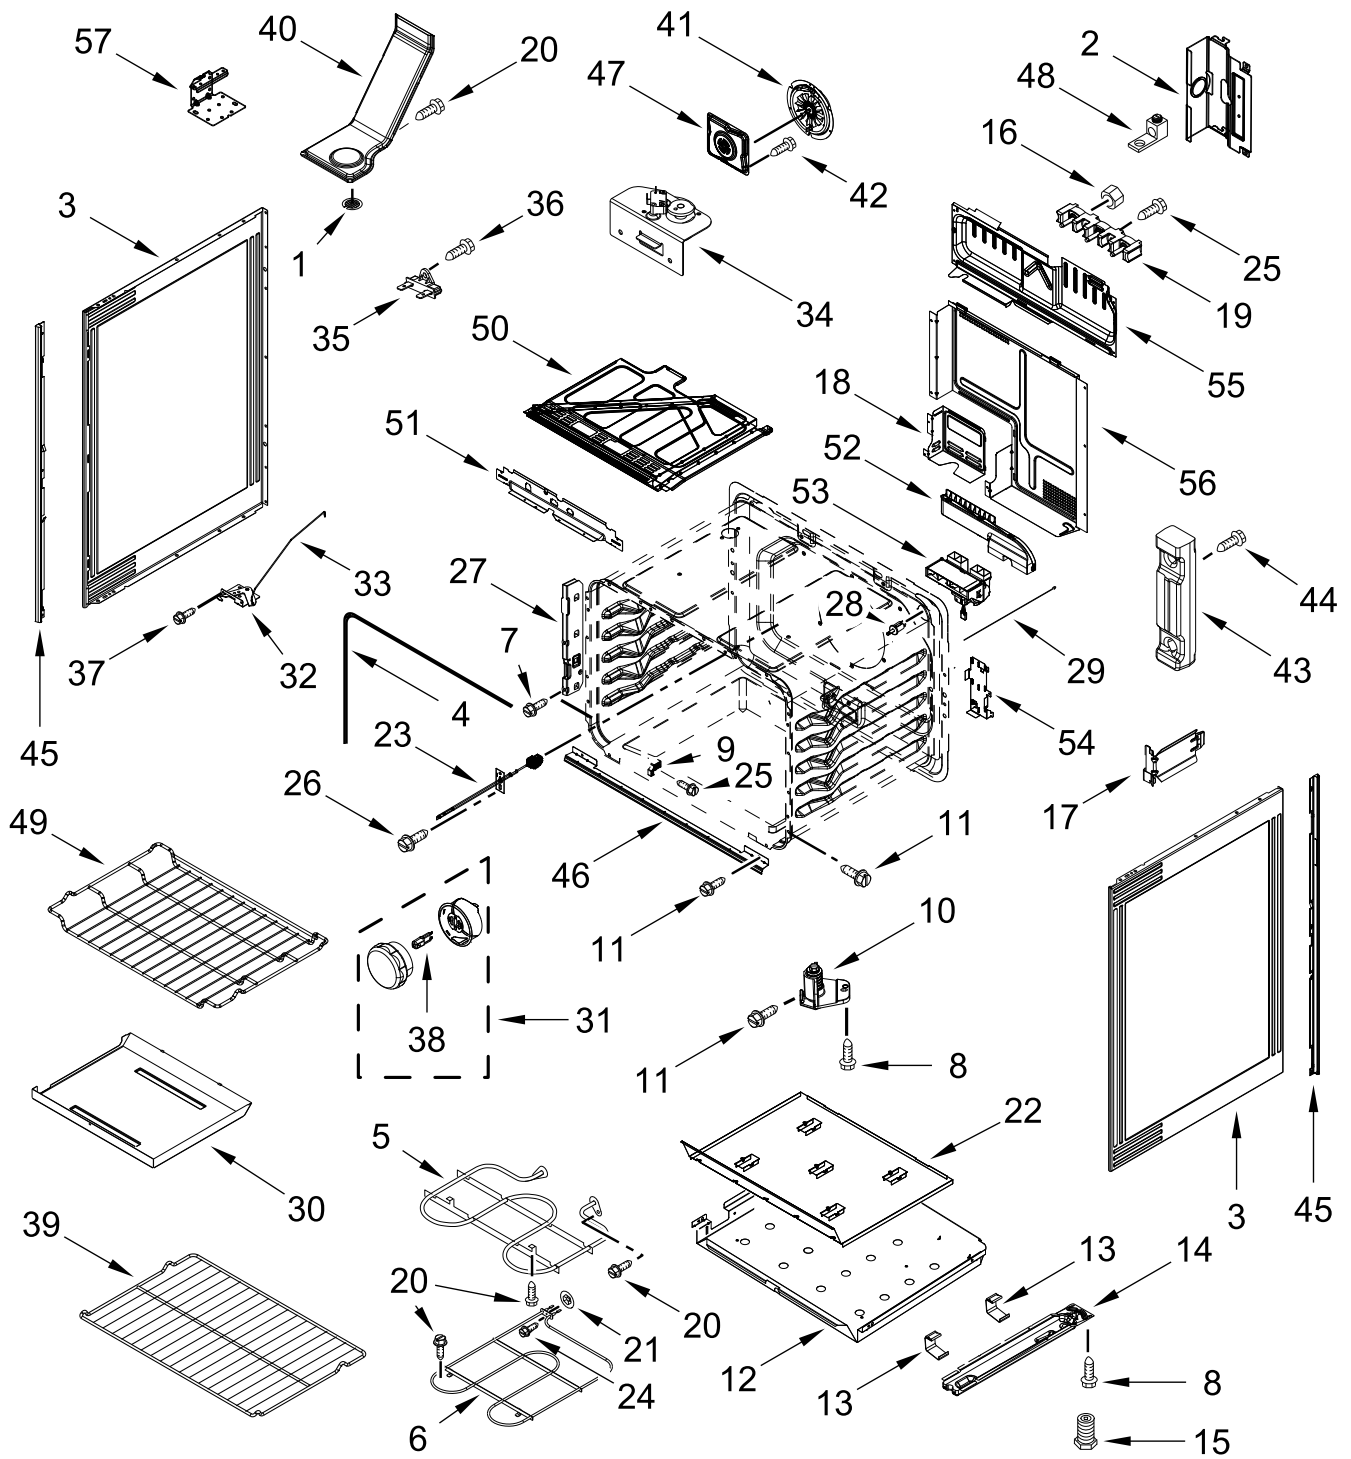

CHASSIS PARTS

CHASSIS PARTS

<u>Illus. No.</u>	<u>Part No.</u>	<u>Description</u>	<u>Illus. No.</u>	<u>Part No.</u>	<u>Description</u>	<u>Illus. No.</u>	<u>Part No.</u>	<u>Description</u>
1	W11092984	Screen, Vent	24	3196174	Screw	47	W11373155	Cover, Conv Fan
2	W11391997	Bracket, Service	25	3400080	Screw	48	W10281322	Kit, Bare Wire Adapter Block
3		Panel, Side	26	3196169	Screw	49	W11607819	Rack, Oven (Gull-Wing)
	W11445467	Black	27	W10289077	Receiver, Hinge	50	W11617265	Ventilation Assembly, Duct and Frame
4	W11491751	Seal, Door	28	W11511828	Switch, Door	51	W11615875	Console, Front
5	W10308476	Element, Broil	29	9757239	Rod, Door Switch	52	W11637749	Rear, Duct Assembly
6	9755770	Element, Bake	30	W10183712	Tray, Hidden Bake	53	W11616407	Dual, Blower
7	W10031780	Screw	31	W11634772	Light Assembly	54	W11365827	Bracket, Acu
8	3196178	Screw	32	W11612000	Front Door Latch Assembly	55	W11361778	Convection, Rear Cover
9	W10674705	Glide, Drawer Front	33	W11616635	Rod, Latch	56	W11633166	Side, Cover
10	W10341186	Front Foot Assembly	34	W11612001	Rear Door Latch Assembly	57	W11287215	Bracket, Cooktop Console
11	W10067840	Screw	35	3196548	Fuse, Thermal			FOLLOWING PARTS NOT ILLUSTRATED
12	W11309796	Tray, Insulation	36	3196172	Screw		3196520	Clip, Wire
13	W10137382	Clip, Panel	37	3196560	Screw		W10646923	Card, Insulator
14	W10390007	Base Rail Assembly (Right)	38	W10571723	Bulb, Halogen 40 Watts		W10774939	Insulation, Wrap
	W10390008	Base Rail Assembly (Left)	39	W11173792	Rack, Oven		W11407378	Insulation, Back
15	W10058460	Foot, Leveling	40	W11366087	Tube, Vent		W11404469	Insulation, Flue
16	3400029	Nut	41	W11635909	Fan, Convection		4820F015-59	Insulation, Strap
17	W10404688	Clip, Oven Support	42	W10516115	Screw			
18	W11596201	Corner, Cover	43	W10914589	Counterweight			
19	W11750818	Block, Terminal (without Ground Strap)	44	W11034869	Screw			
20	W10362924	Screw	45	W11510561	Barrier Rail, Rubber (Front Left)			
21	3400968	Nut		W11510562	Barrier Rail, Rubber (Front Right)			
22	W11310684	Shield, Heat	46	W11464547	Bracket, Front Frame			
23	W11633068	Sensor