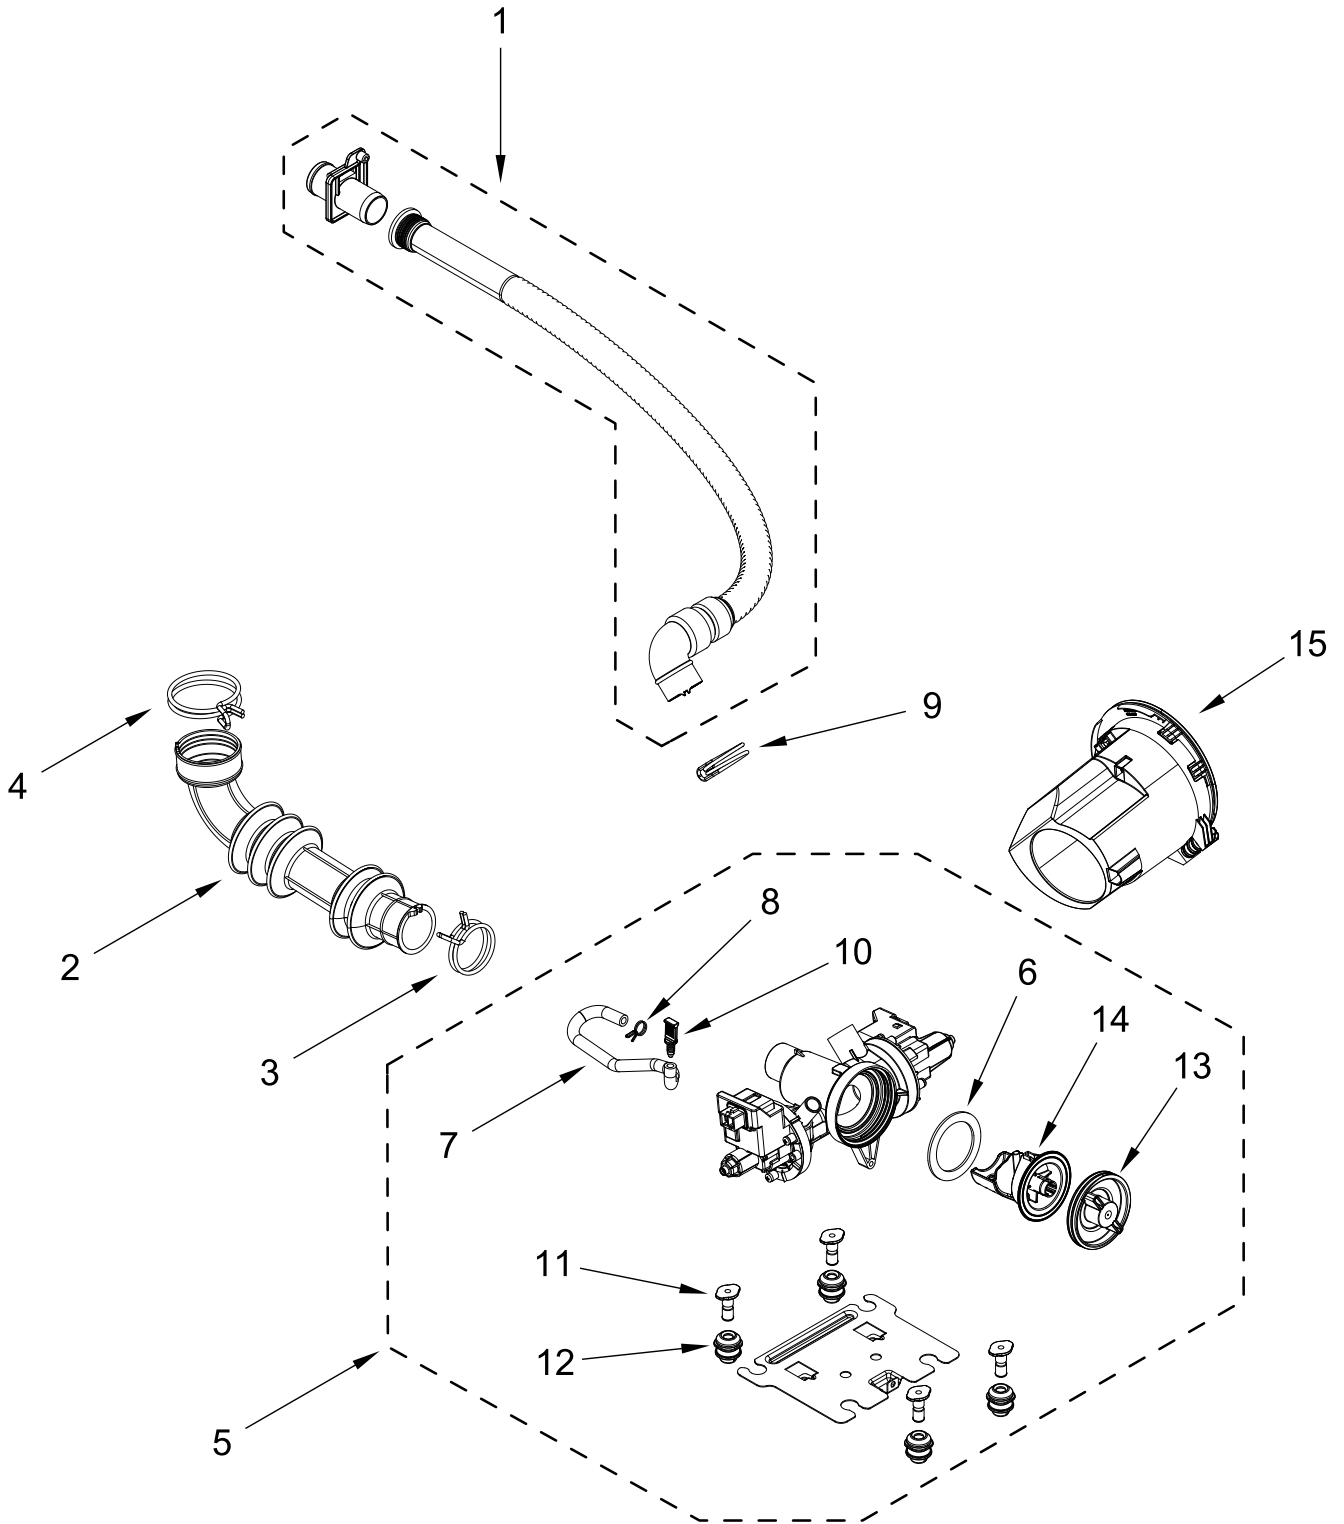

WATER SYSTEM PARTS

WATER SYSTEM PARTS

<u>Illus.</u> <u>No.</u>	<u>Part No.</u>	<u>Description</u>	<u>Illus.</u> <u>No.</u>	<u>Part No.</u>	<u>Description</u>	<u>Illus.</u> <u>No.</u>	<u>Part No.</u>	<u>Description</u>
1	W11507443	Assembly, Drain Hose	7	W11718104	Hose, Drain (Pump)	13	W10921834	Cap, Filter
2	W11216718	Hose, Tub to Pump	8	W10834076	Clamp, Hose	14	W11319788	Filter, Pump
3	370448	Clamp, Hose	9	356138	Clamp, Hose	15	W11715426	Assembly, Drain Pump Housing
4	W10273034	Clamp, Vent Hose	10	W11741590	Plug, Drain (Pump)			
5	W11718113	Assembly, Pump	11	W11133160	Grommet, Pin (Pump)			
6	W10921839	Seal, Filter Cap	12	W11126910	Grommet (Pump)