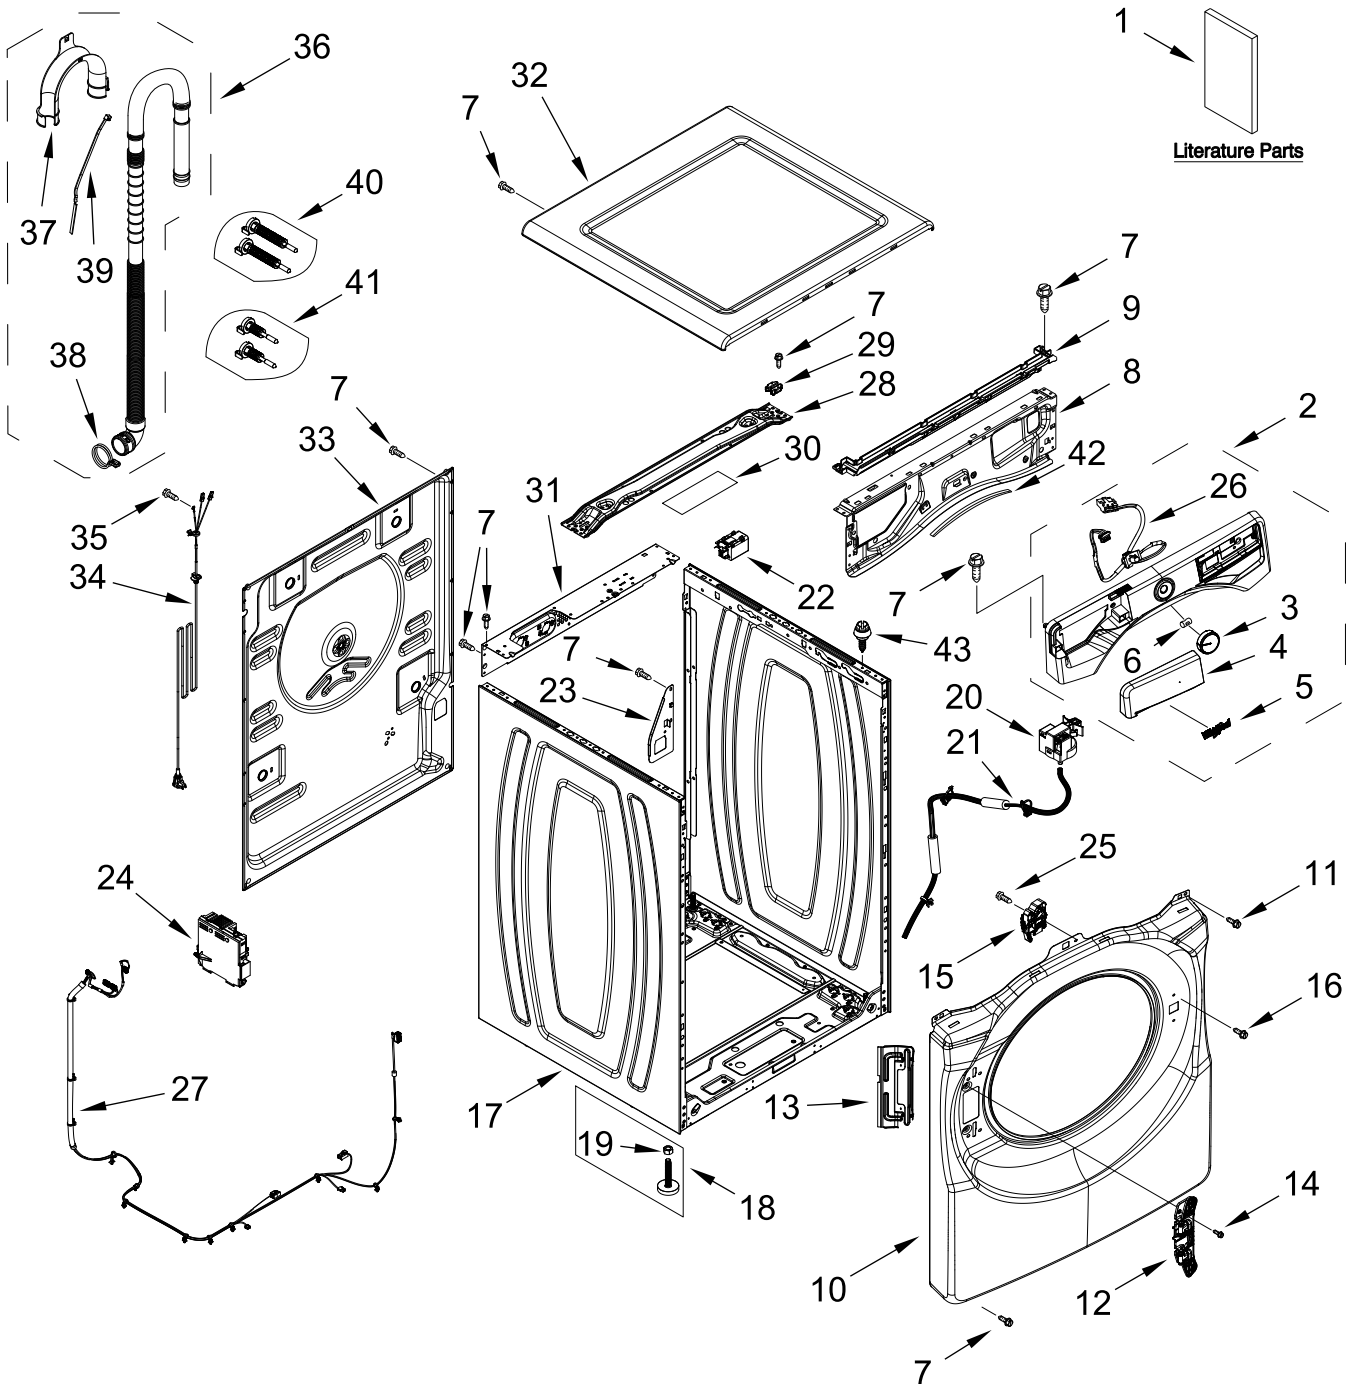

# TOP AND CABINET PARTS

# TOP AND CABINET PARTS

<u>Illus.</u> <u>No.</u>	<u>Part No.</u>	<u>Description</u>	<u>Illus.</u> <u>No.</u>	<u>Part No.</u>	<u>Description</u>	<u>Illus.</u> <u>No.</u>	<u>Part No.</u>	<u>Description</u>
1		Literature Parts	14	W10288126	Screw	30	W10331064	Foam Pad
	W11355369	Owner's Manual	15	W11670890	Lock, Door	31	W11353016	Bracket, Rear
	W11712042	Quick Start Guide	16	8540282	Screw	32		Top
	W11737328	Energy Guide	17		Cabinet		W11715212	Radiant Silver
2		Assembly, Console		W11715930	Radiant Silver	33	W11420275	Panel, Rear
	W11709330	Radiant Silver	18	W11604388	Leveling Leg Assembly	34	W10919946	Cord, Power
3	W11709754	Assembly, Knob	19	W11599138	Nut, Hex	35	3400076	Screw
4		Handle, Drawer	20	W11125159	Pressure Switch	36	W11392677	Hose, Drain (External)
	W11709740	Radiant Silver	21	W11319791	Hose, Pressure Switch	37	W10280024	U-Bend, Drain Hose
5	W10884773	Badge	22	W11533492	RFI Filter	38	356138	Clamp, Hose
6	8536939	Clip, Spring	23	W11091443	Bracket, Drain Hose	39	W10267532	Cable Tie
7	W10567155	Screw	24	W11742379	Appliance Control Unit (ACU)	40	W11041287	Bolt, Transport (Long)
8	W10915381	Bracket, Console				41	W11041011	Bolt, Transport (Short)
9	W10796898	Channel, Water	25	W10306501	Screw	42	W10407376	Edge Guard
10		Panel, Front	26	W11719455	Harness, HMI	43	W10208380	Screw and Bushing Assembly
	W11710564	Radiant Silver	27	W11722227	Harness, Main			
11	357640	Screw	28	W10467484	Brace, Top			
12	W11668720	Hinge Assembly	29	W10245452	Retainer, Spring			
13	W11715541	Bracket, Hinge						