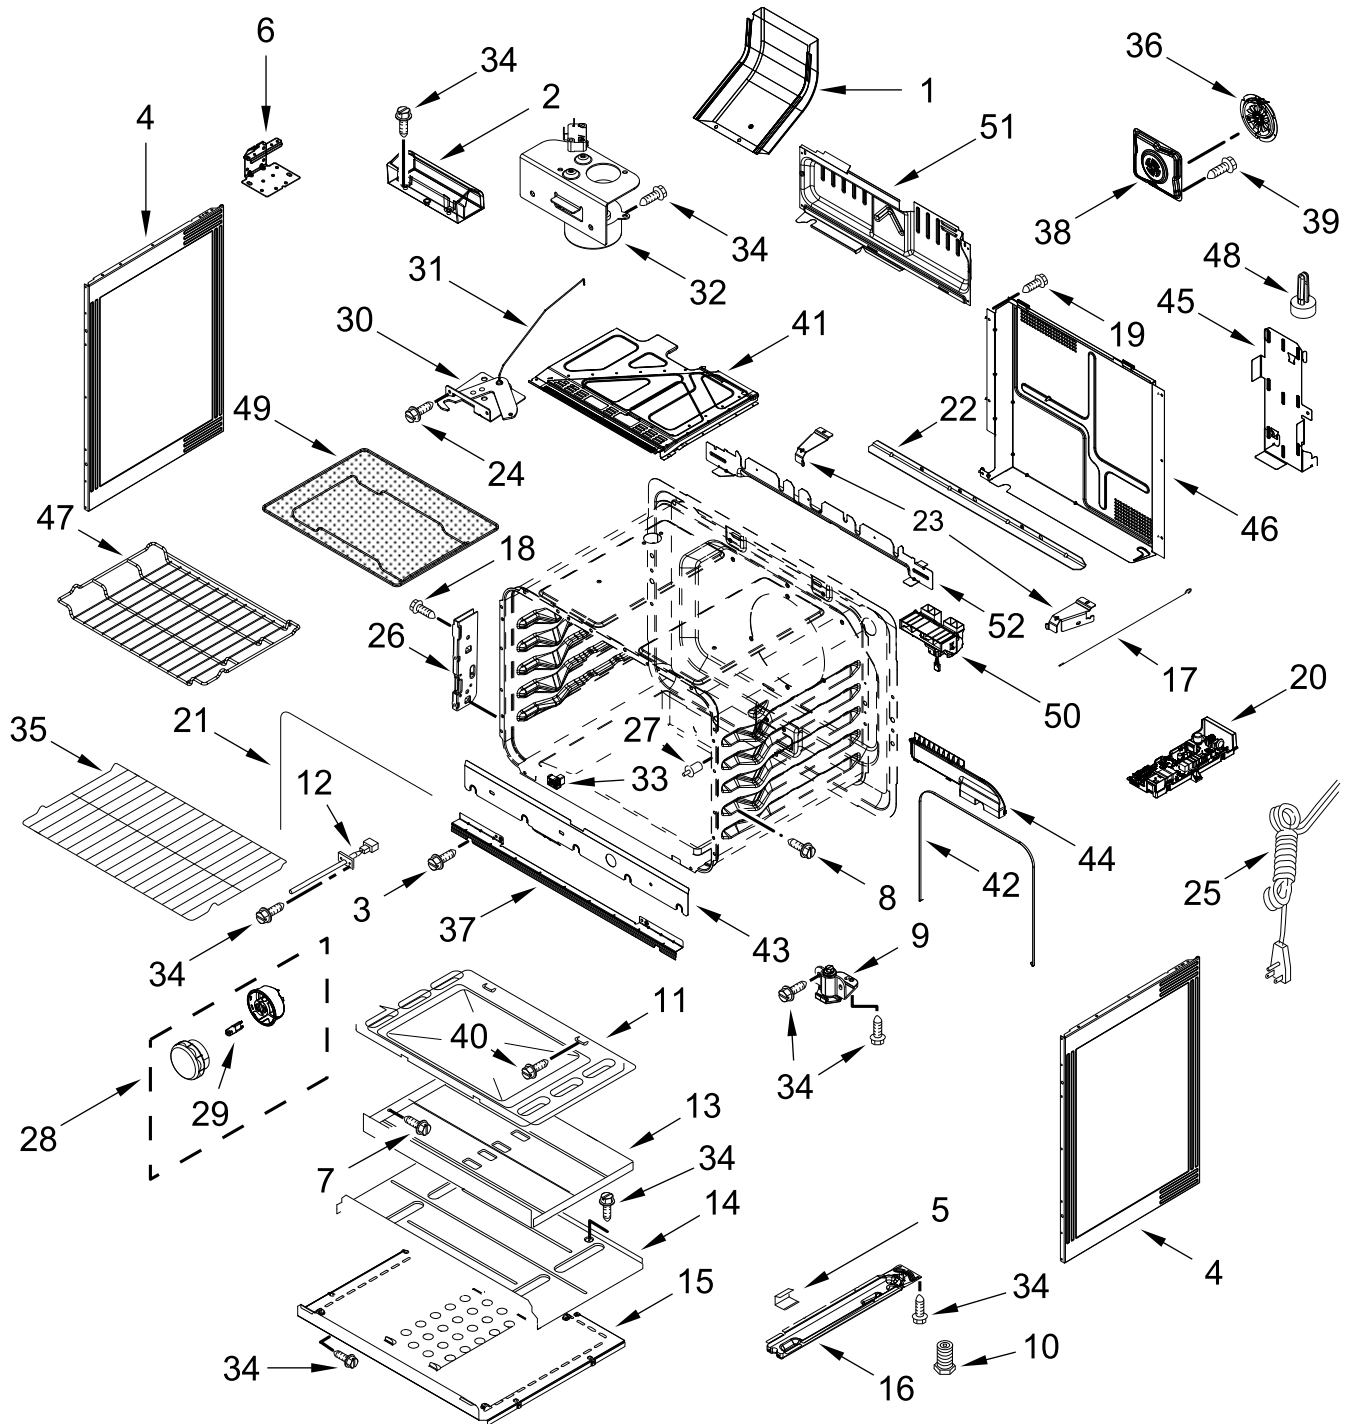

CHASSIS PARTS

CHASSIS PARTS

<u>Illus. No.</u>	<u>Part No.</u>	<u>Description</u>	<u>Illus. No.</u>	<u>Part No.</u>	<u>Description</u>	<u>Illus. No.</u>	<u>Part No.</u>	<u>Description</u>
1	W11366116	Box, Flue	20	W11734476	Control, Electronic	39	W10516115	Screw
2	W11279866	Shield, Flue	21	W11491751	Seal, Door	40	W10379120	Screw
3	W10067840	Screw	22	W10435470	Brace, Main Back	41	W11617265	Ventilation Assembly, Duct and Frame
4		Panel, Side	23		Corner, Brace	42	4820F015-59	Insulation, Strap
	W11445467	Black		W11673746	(Left)	43	W11619830	Deflector, Bracket
5	W10137382	Clip, Panel		W11673745	(Right)	44	W11637749	Rear, Duct Assembly
6	W11287215	Bracket, Cooktop Console	24	3196560	Screw	45	W11365827	Bracket, Acu
7	W10362924	Screw	25	W11661976	Cord, Power	46	W11633165	Side, Cover
8	3196560	Screw	26	W10289077	Receiver, Hinge	47	W11607819	Rack, Oven (Gull-Wing)
9	W10341186	Front Foot Assembly	27	W11511828	Switch, Door	48	8016P022-60	Glide, Main Top
10	W10058460	Foot, Leveling	28	W11634772	Light Assembly	49	W11661815	Basket, Airfry
11	W11602073	Bottom, Oven	29	W10571723	Bulb, Halogen 40 Watts	50	W11616407	Dual, Blower
12	W11633068	Sensor	30	W11612000	Front Door Latch Assembly	51	W11361778	Convection, Rear Cover
13	8053967	Baffle, Burner Oven	31	W11616635	Rod, Latch	52	W11615396	Deflector, Panel
14	8053969	Shield, Heat	32	W11612001	Rear Door Latch Assembly			FOLLOWING PARTS NOT ILLUSTRATED
15	W11640074	Shield, Lower	33	W10674705	Glide, Drawer Front		W10774939	Insulation, Wrap
16	W10390008	Base Rail Assembly (Left)	34	3196178	Screw		W11632432	Insulation, Back
	W10390007	Base Rail Assembly (Right)	35	W11173792	Rack, Oven			
17	9757239	Rod, Door Switch	36	W11635909	Fan, Convection			
18	W10031780	Screw	37	W11464547	Bracket, Front Frame			
19	3400080	Screw	38	W11373155	Cover, Conv Fan