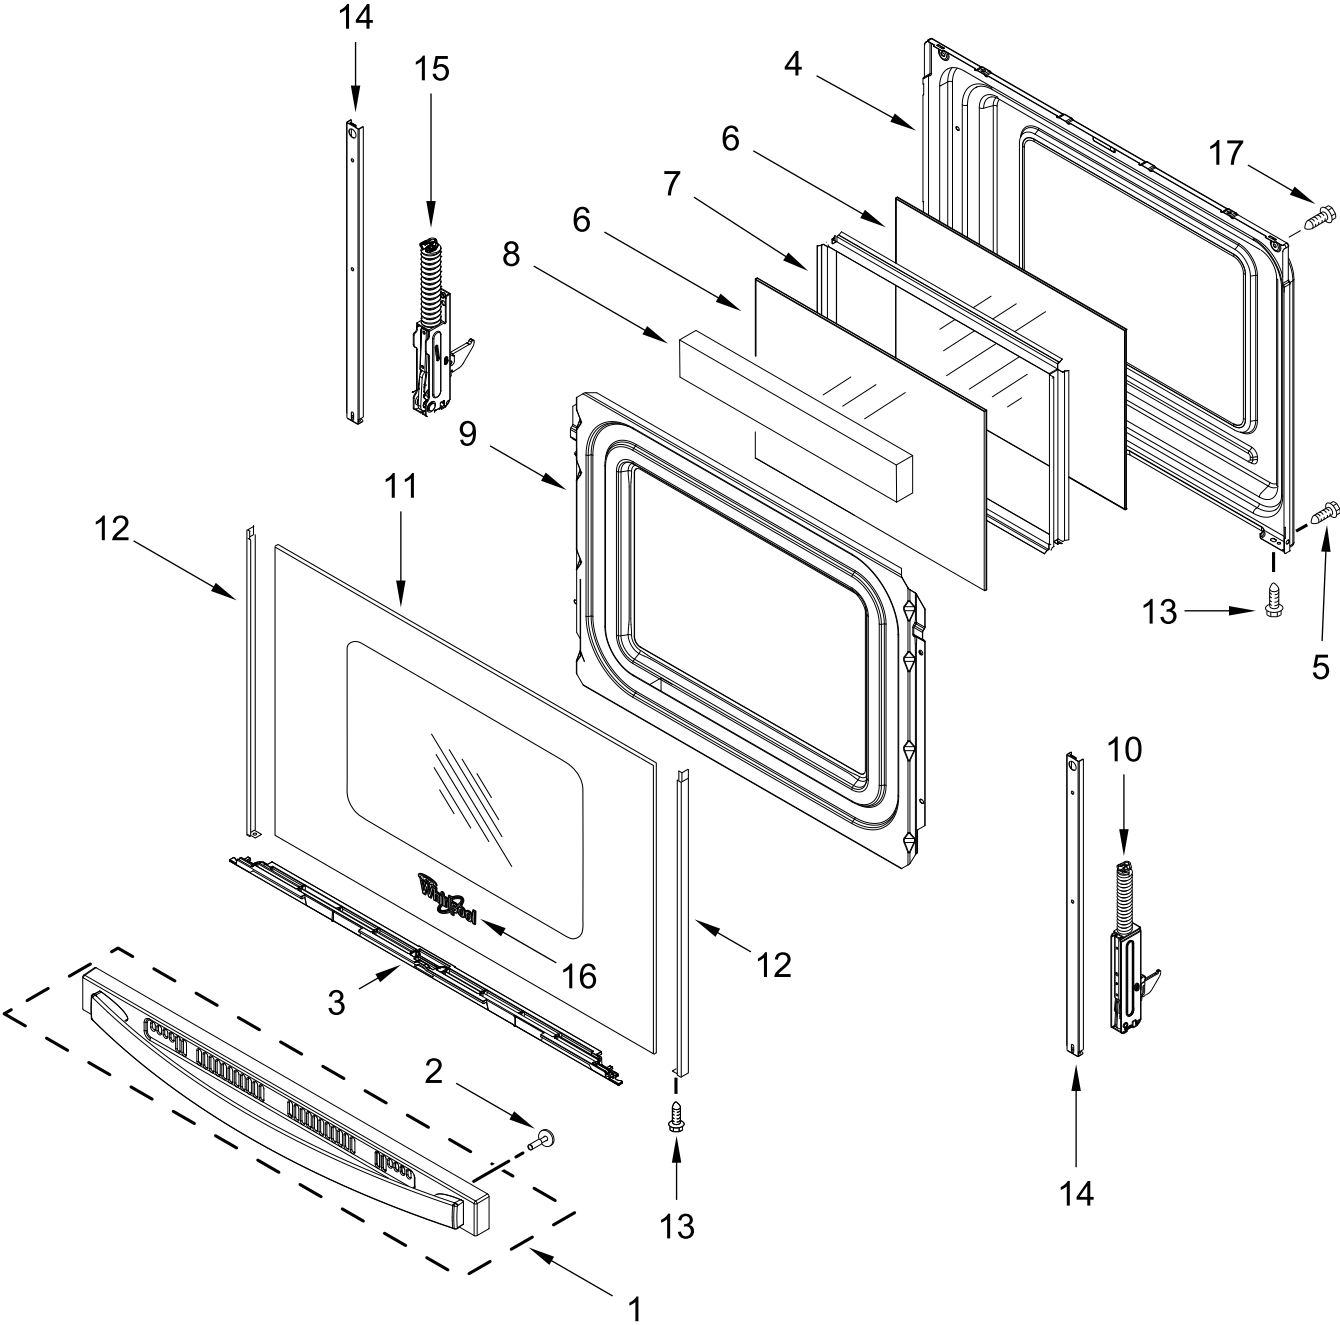

DOOR PARTS

DOOR PARTS

<u>Illus. No.</u>	<u>Part No.</u>	<u>Description</u>
1		Handle and Vent Assembly
	W11353054	Stainless
2	W10465158	Screw
3		Door, Lower Trim
	W11444043	Black
4	9761344	Liner, Door
5	W10031790	Screw

<u>Illus. No.</u>	<u>Part No.</u>	<u>Description</u>
6	9758162	Glass, Inner
7	W10316950	Frame, Glass
8	W10278991	Insulation, Door Strip
9	W11380222	Retainer, Insulation
10	W10388635	Hinge, Door (Active)
11		Glass, Outer Door
	W11729636	Black

<u>Illus. No.</u>	<u>Part No.</u>	<u>Description</u>
12		Trim, Door
	W10746436	Black (Left)
	W10746435	Black (Right)
13	W10327235	Screw
14	W11379944	Strap, Door
15	W10440013	Hinge, Door (Active)
16	W10884775	Badge
17	W10200660	Screw