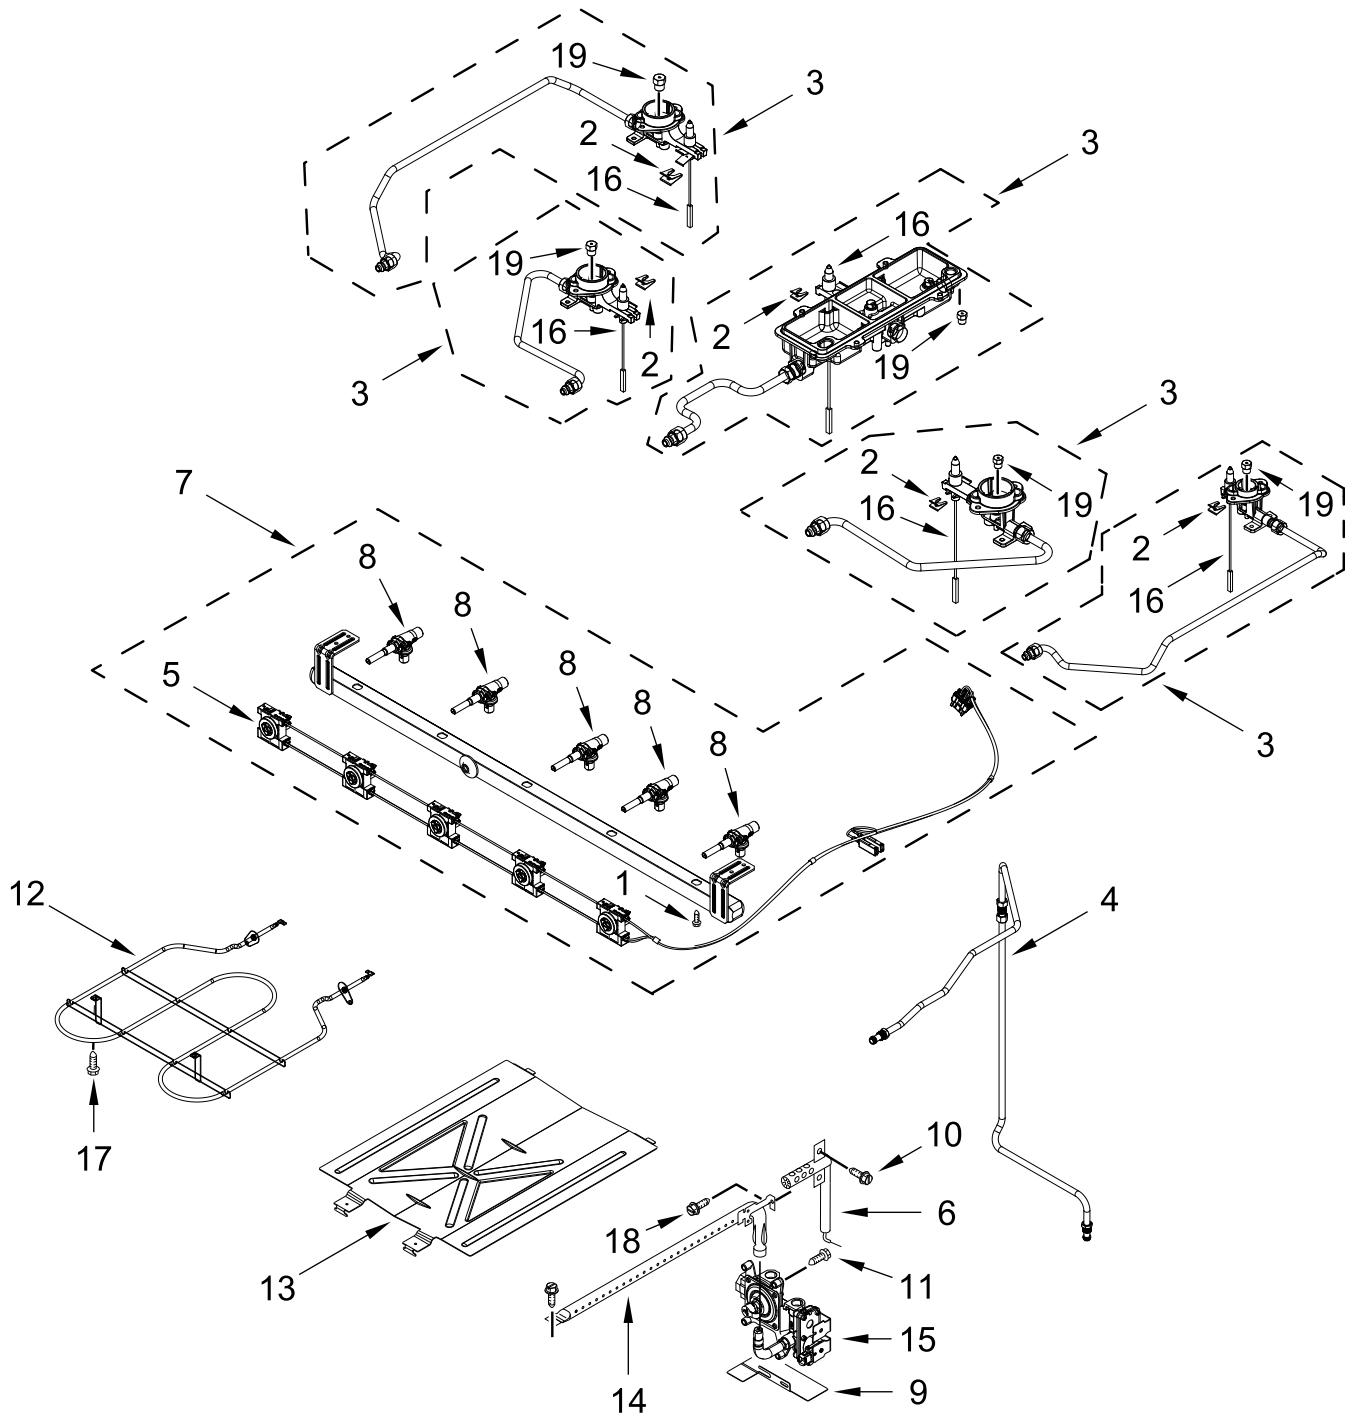

# COOKTOP PARTS

<u>Illus. No.</u>	<u>Part No.</u>	<u>Description</u>	<u>Illus. No.</u>	<u>Part No.</u>	<u>Description</u>	<u>Illus. No.</u>	<u>Part No.</u>	<u>Description</u>
1		Literature Parts	12	W11672010	Grate, Bumper	19	W11635774	Oval Flame Spreader Kit
	W11642290	Owner's Manual	13	W11637551	Spring, Clip			(Center)
	W11639174	Tech Sheet	14	W11295628	Cooktop, Front Bracket	20	8016P022-60	Glide, Main Top
	W11641991	Quick Start Guide	15		Frame, Cooktop			FOLLOWING PARTS NOT ILLUSTRATED
2		Burner Cap Kit		W11367962	Black	W11334464		Harness, Main
	W11498499	Black (Set of 4)	16		Hinge, Grate	W11454086		Harness, Bake
3	W11600788	Burner Kit (Set of 4)		W11621636	Black	W11349007		Harness, DC
4		Cooktop	17	W11623712	Hinge, Spacer	3196520		Clip, Wire
	W11279795	Black	18	W11352193	Flame Spreader (Left Front and Right Front)	313438		Clip, Harness
5	W11632438	Vent, Trim				3196896		Clip, Wire
6	W11388381	Box, Burner	W11352195		Flame Spreader (Left Rear)			
7		Grate Kit	W11352197		Flame Spreader (Right Rear)			
	W11622335	Black (Set of 2)						
8	W10673618	Screw						
9	W10530626	Screw						
10	W11379947	Bracket, Anti-Tip						
11	7101P485-60	Screw, Anti-Tip Kit						

# CONTROL PANEL PARTS

# MANIFOLD PARTS

# DRAWER PARTS