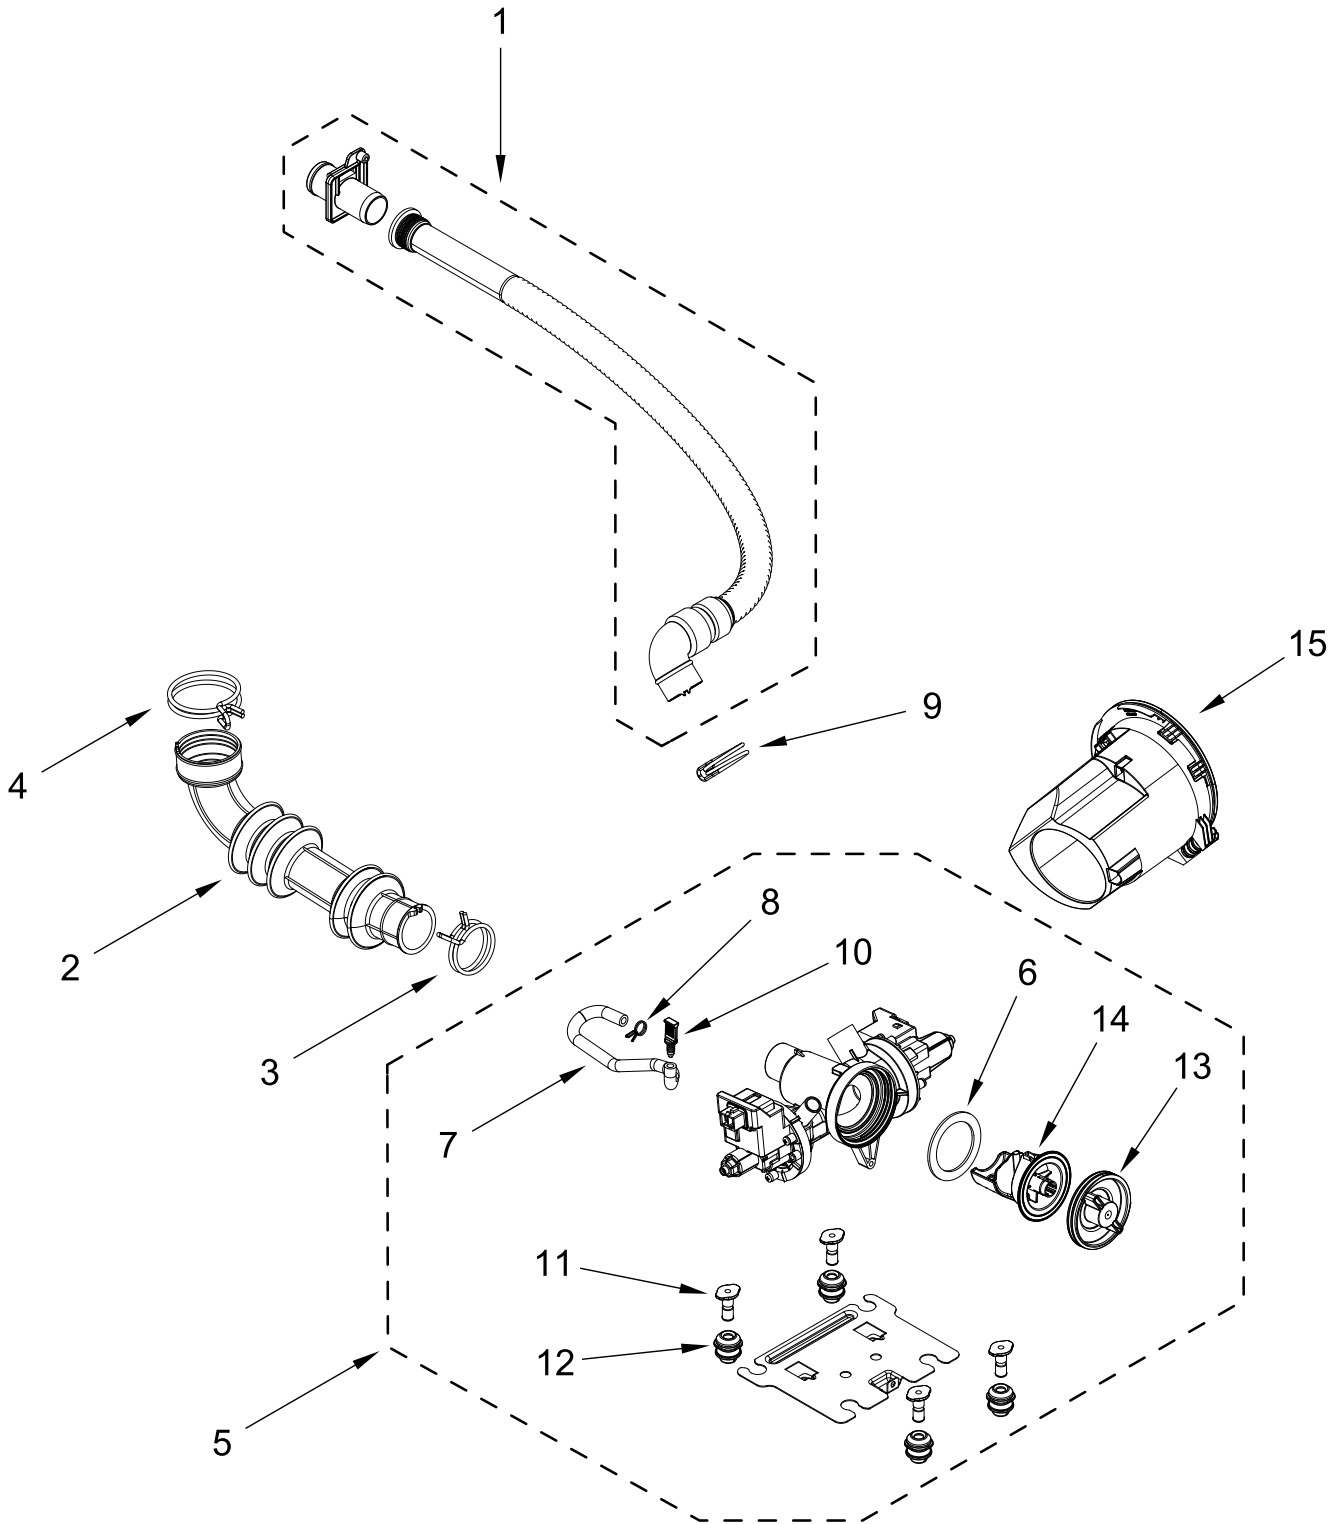

WATER SYSTEM PARTS

WATER SYSTEM PARTS

<u>Illus.</u> <u>No.</u>	<u>Part No.</u>	<u>Description</u>	<u>Illus.</u> <u>No.</u>	<u>Part No.</u>	<u>Description</u>	<u>Illus.</u> <u>No.</u>	<u>Part No.</u>	<u>Description</u>
1	W11507443	Assembly, Drain Hose	7	W11718104	Hose, Drain (Pump)	13	W10921834	Cap, Filter
2	W11216718	Hose, Tub to Pump	8	W10834076	Clamp, Hose	14	W11319788	Filter, Pump
3	370448	Clamp, Hose	9	356138	Clamp, Hose	15	W11715427	Assembly, Drain Pump Housing
4	W10273034	Clamp, Vent Hose	10	W11741590	Plug, Drain (Pump)			
5	W11718113	Assembly, Pump	11	W11133160	Grommet, Pin (Pump)			
6	W10921839	Seal, Filter Cap	12	W11126910	Grommet (Pump)