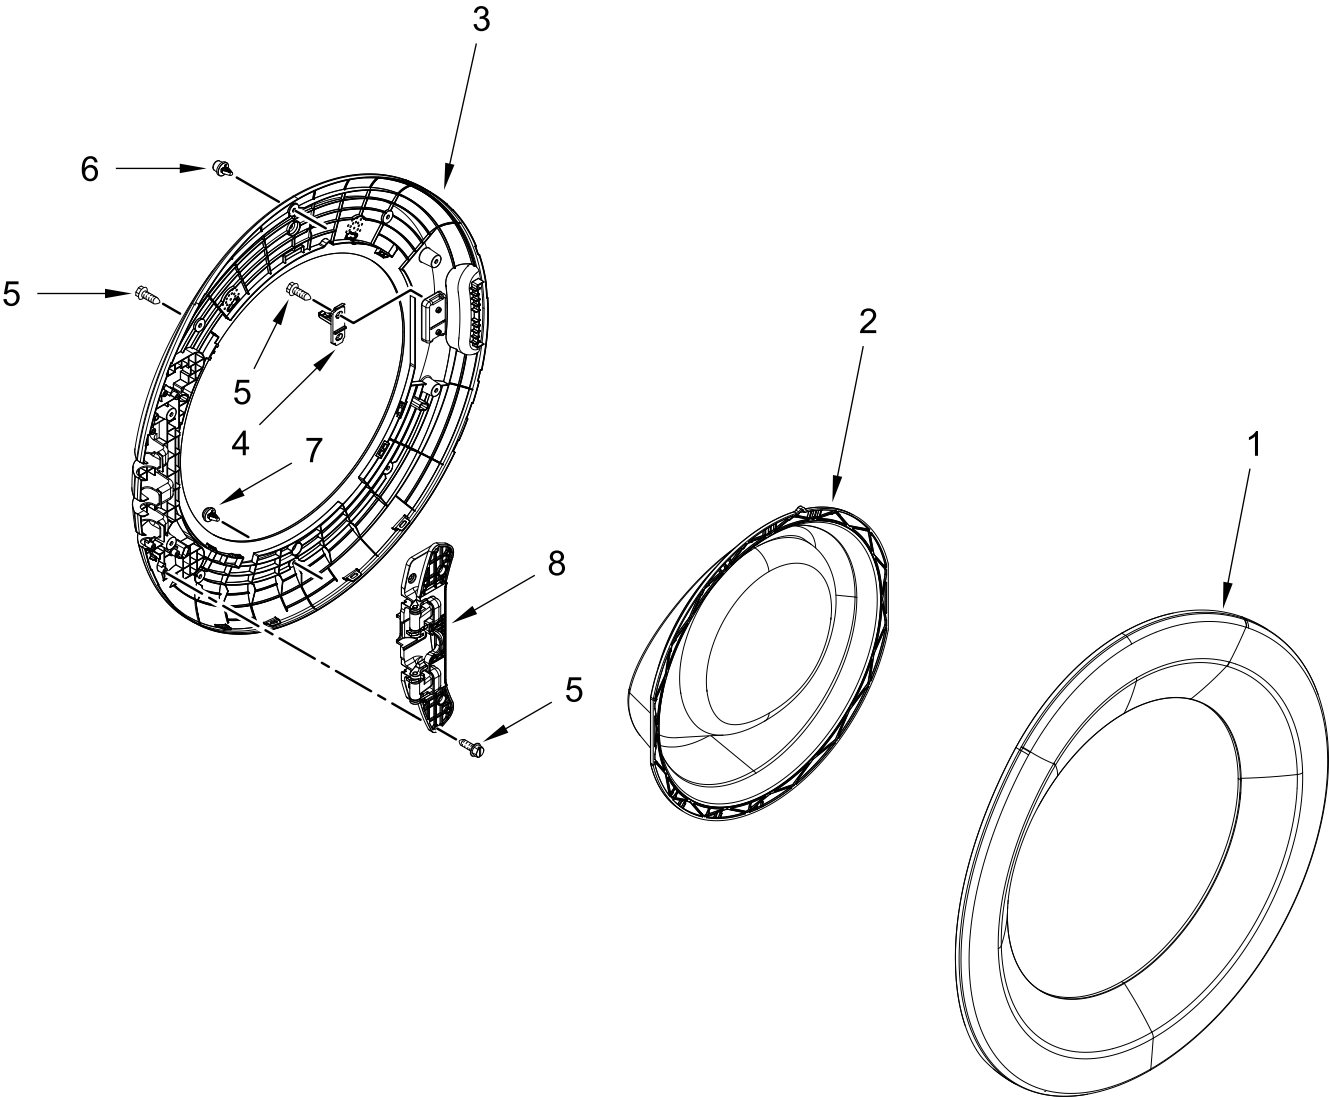

DOOR PARTS

DOOR PARTS

<u>Illus.</u> <u>No.</u>	<u>Part No.</u>	<u>Description</u>
1		Outer Door
	W11114013	White
2	W11171604	Door, Clear Insert
3	W11664795	Door, Inner
4	W10921697	Strike, Door

<u>Illus.</u> <u>No.</u>	<u>Part No.</u>	<u>Description</u>
5	8534022	Screw
6	W11230200	Bumper, Door (Upper)

<u>Illus.</u> <u>No.</u>	<u>Part No.</u>	<u>Description</u>
7	W11178950	Bumper, Door (Lower)
8	W11668720	Hinge Assembly