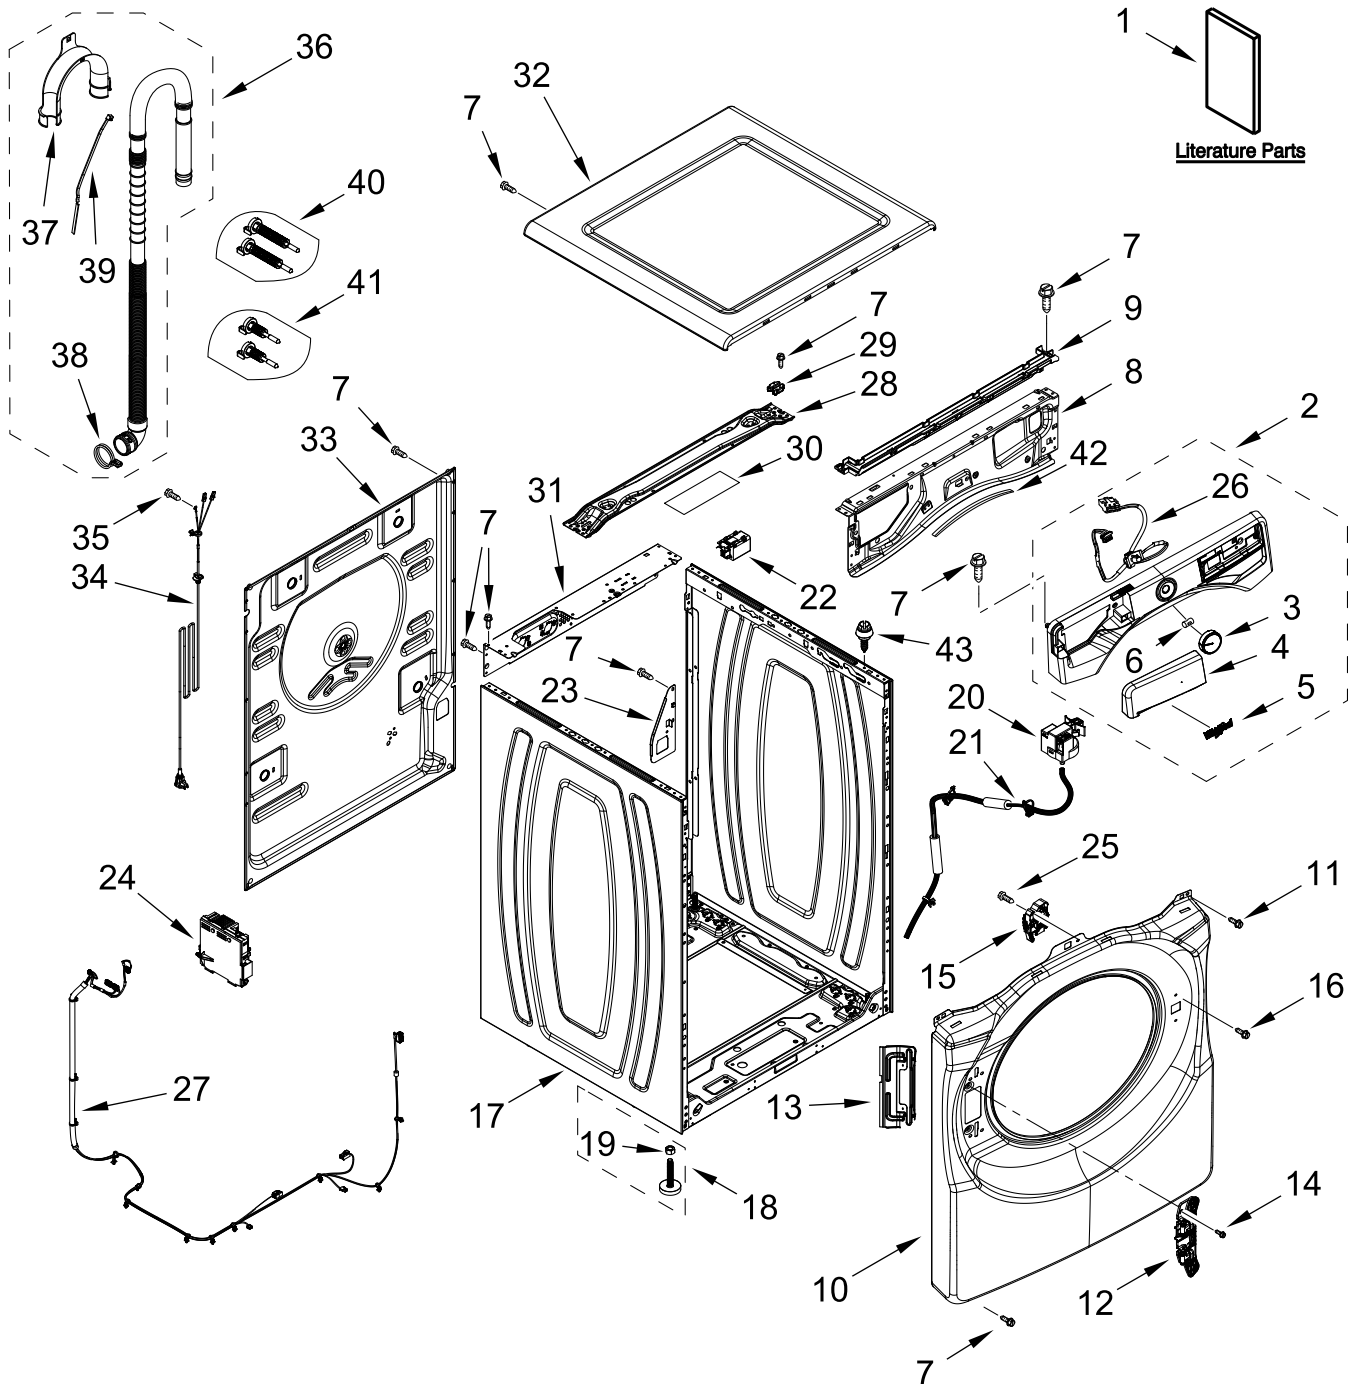

# TOP AND CABINET PARTS

# TOP AND CABINET PARTS

<u>Illus. No.</u>	<u>Part No.</u>	<u>Description</u>	<u>Illus. No.</u>	<u>Part No.</u>	<u>Description</u>	<u>Illus. No.</u>	<u>Part No.</u>	<u>Description</u>
1		Literature Parts	14	W10288126	Screw	30	W10331064	Foam Pad
	W11741051	Energy Guide	15	W11670890	Lock, Door	31	W11353016	Bracket, Rear
	W11355369	Owner's Manual	16	8540282	Screw	32		Top
	W11712042	Quick Start Guide	17		Cabinet		W10208373	White
2		Assembly, Console		W11352995	White	33	W11420275	Panel, Rear
	W11709327	White	18	W11604388	Leveling Leg Assembly	34	W10919946	Cord, Power
3	W11709753	Assembly, Knob	19	W11599138	Nut, Hex	35	3400076	Screw
4		Handle, Drawer	20	W11125159	Pressure Switch	36	W11392677	Hose, Drain (External)
	W11709739	White	21	W11319791	Hose, Pressure Switch	37	W10280024	U-Bend, Drain Hose
5	W10884773	Badge	22	W11533492	RFI Filter	38	356138	Clamp, Hose
6	8536939	Clip, Spring	23	W11091443	Bracket, Drain Hose	39	W10267532	Cable Tie
7	W10567155	Screw	24	W11742376	Appliance Control Unit (ACU)	40	W11041287	Bolt, Transport (Long)
8	W10915381	Bracket, Console	25	W10306501	Screw	41	W11041011	Bolt, Transport (Short)
9	W10796898	Channel, Water	26	W11719455	Harness, HMI	42	W10407376	Edge Guard
10		Panel, Front	27	W11722227	Harness, Main	43	W10208380	Screw and Bushing Assembly
	W11710567	White	28	W10467484	Brace, Top			
11	357640	Screw	29	W10245452	Retainer, Spring			
12	W11668720	Hinge Assembly						
13	W11715541	Bracket, Hinge						