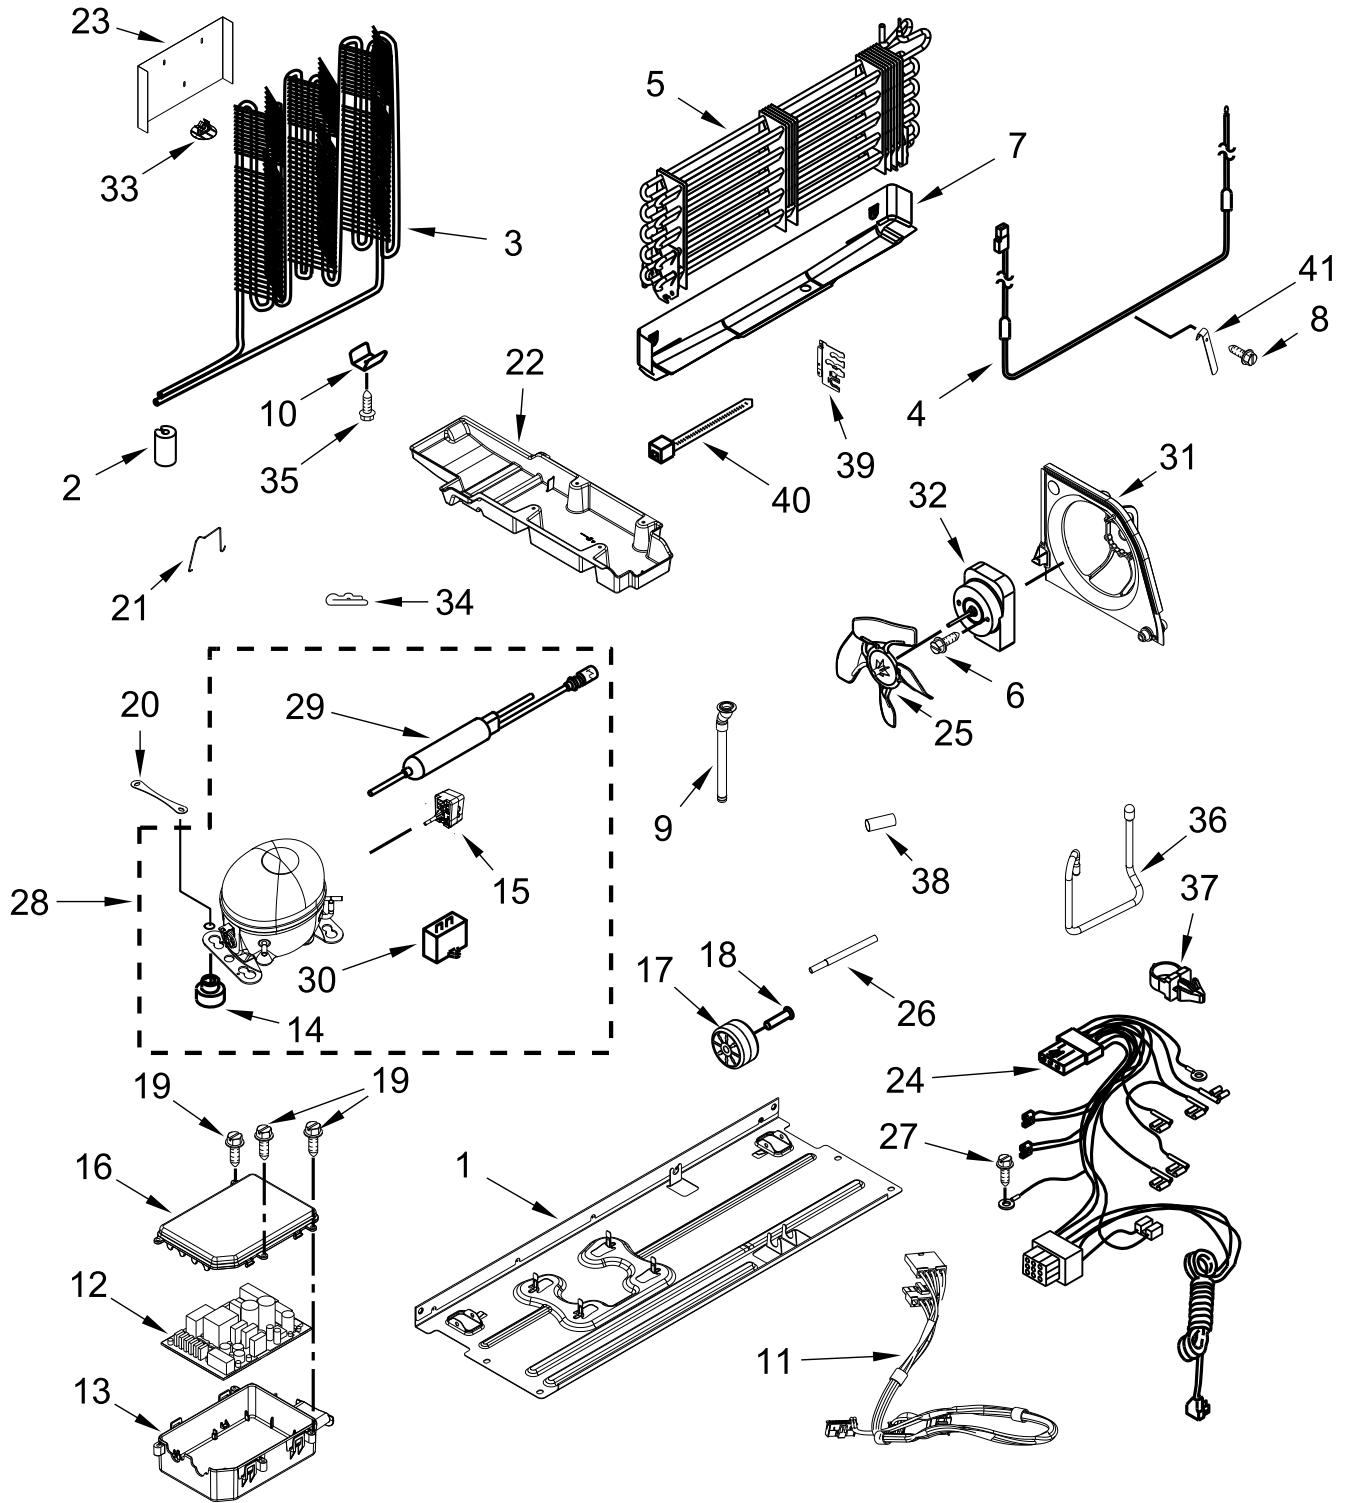

UNIT PARTS

UNIT PARTS

<u>Illus.</u> <u>No.</u>	<u>Part No.</u>	<u>Description</u>	<u>Illus.</u> <u>No.</u>	<u>Part No.</u>	<u>Description</u>	<u>Illus.</u> <u>No.</u>	<u>Part No.</u>	<u>Description</u>
1	W10300116	Baseplate	14	W10806346	Grommet, Compressor	29	W10805035	Drier (Service Drier Without Dye)
2	2319835	Grommet, Condenser	15	W11359381	Device, Combination Start (Start Relay and Overload)			(Also Order the Following Lokring™ Parts)
3	W10342567	Condenser (Also Order the Following Lokring™ Parts)	16	W10313215	Cover, Electronic Control	W11504445	5/4 NR MS 00 (Heat Loop to Drier)	
	W11578570	7/4.5 NR MS 00 (High Side to Condenser)	17	W10475495	Roller	W11504447	5/1.8 NR MS 00 (Capillary Tube to Drier)	
	W11506624	4 NK MS 00 (Suction Line to Condenser)	18	2179826	Axle, Rivet			
4	W11340898	Heater, Defrost	19	8533859	Screw	30	W10590083	Capacitor
5	W11393935	Assembly, Evaporator (Also Order the Following Lokring™ Parts)	20	W10236396	Strap, Compressor	31	W11509373	Bracket, Condenser Fan
	W11504450	4/1.8 NR MS 00 (Capillary Tube to Evaporator)	21	W11495051	Strap, Bale	32	W11546725	Motor, Condenser
	W11506619	8 NK MS 00 (Suction Line to Evaporator)	22	W10802027	Tray, Drain	33	W10815861	Clip, Bottom Cover
6	8533961	Screw	23	W10349514	Cover, Condenser Bottom	34	1114718	Clip, Wiring
7	W11377819	Heat Shield	24	W11432778	Assembly, Unit Wire Harness	35	8281232	Screw
8	489478	Screw	25	W10817071	Blade, Fan	36	W11518248	Tube, Suction
9	W11115756	Tube, Drain	26	2174739	Tube, Process	37	2219077	Clip, Harness
10	W10248621	Clip, Condenser	27	488500	Screw	38	2215468	Insulation, Sound
11	W11515411	Assembly, Low Voltage Wire	28	W11332033	Compressor (Also Order the Following Lokring™ Parts)	39	W11466555	Bracket, Evaporator
12	W10892333	Control, Electronic	W11506619	8 NK MS 00 (Suction Tube to Compressor)	40	2263990	Tie, Wire	
13	2323186	Box, Control	W11578570	7/4.5 NR MS 00 (High Pressure Side to Compressor)	41	W11558549	Heat Probe REFRIGERANT CHARGE 43 grams (R600a)	
			W11506619	8 NK MS 00 (Process Tube to Compressor)