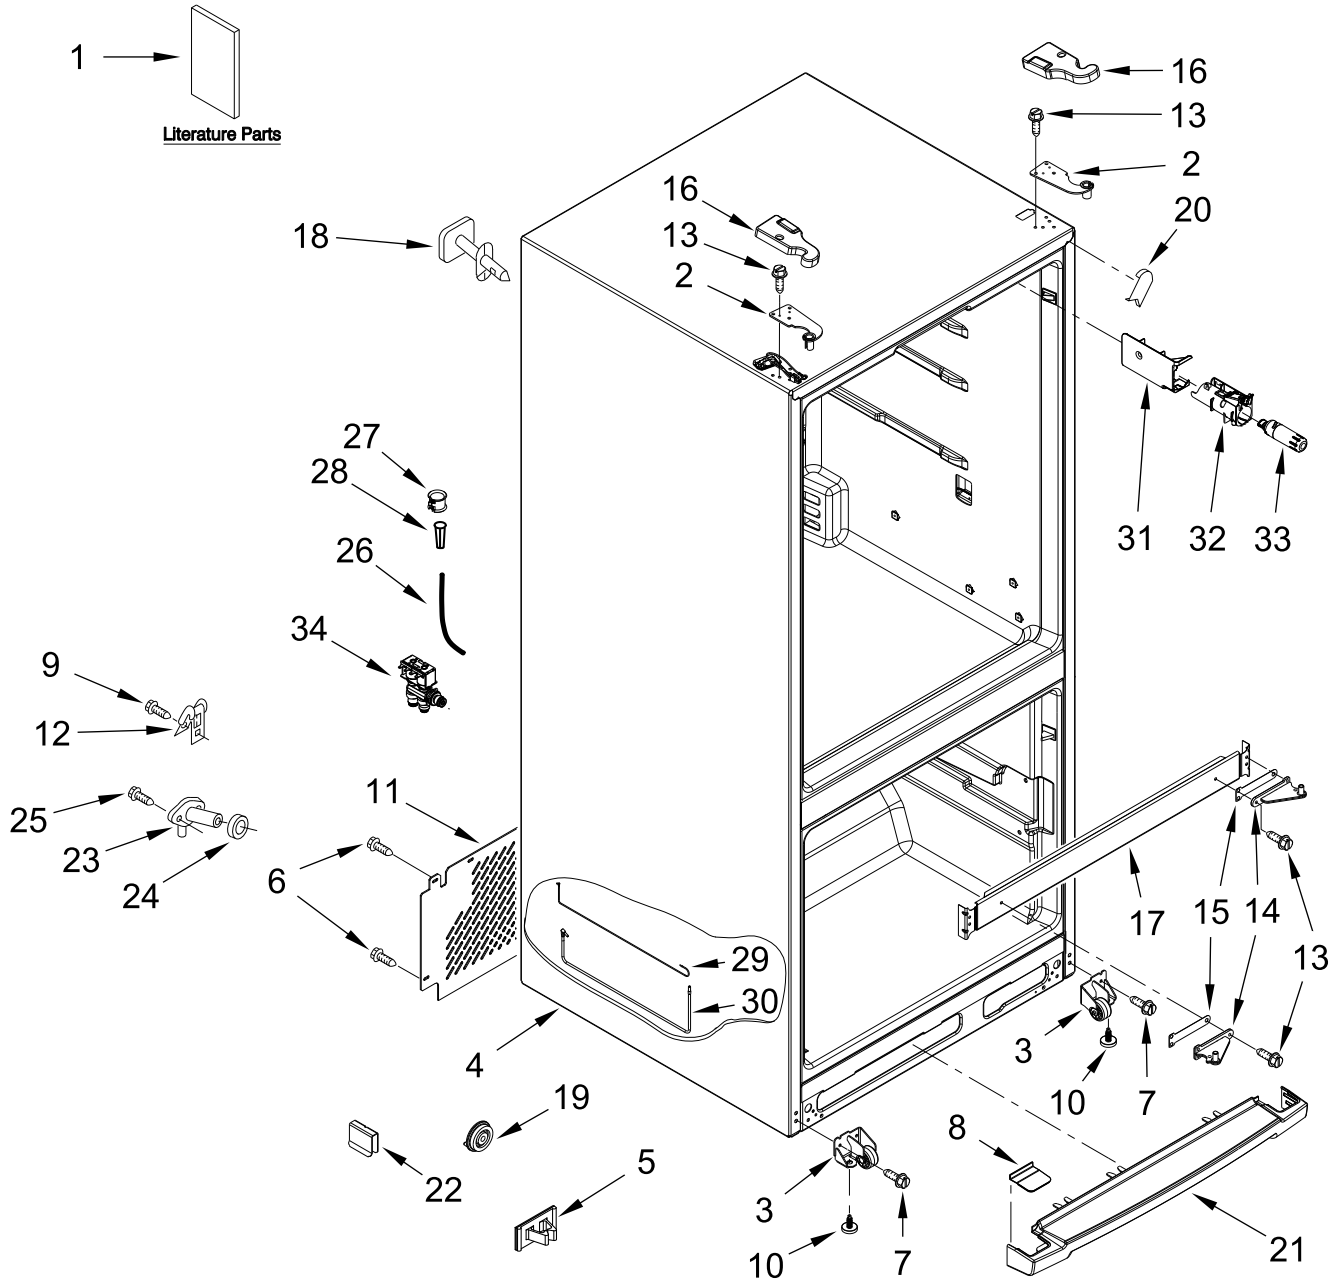

# CABINET PARTS

# CABINET PARTS

<u>Illus.</u> <u>No.</u>	<u>Part No.</u>	<u>Description</u>	<u>Illus.</u> <u>No.</u>	<u>Part No.</u>	<u>Description</u>	<u>Illus.</u> <u>No.</u>	<u>Part No.</u>	<u>Description</u>
1		Literature Parts	11	W11407731	Cover, Unit	23	W11249272	Fitting, Water Tube
	W11647961	Energy Guide	12	W11242280	Clamp, Power Cord	24	1106508	Gasket, Seal
	W11512269	Use and Care Guide	13	489497	Screw	25	489478	Screw
	2225623	Icemaker Service Sheet	14		Hinge, Center	26	W10496649	Tube, Water
2		Hinge, Top		W10770878	Left Hand	27	W10329003	Clamp, Tube
	W10546298	Left Hand		W10770877	Right Hand	28	2181939	Insert, Tube
	W10546299	Right Hand	15	W10450363	Shim, Center Hinge	29	W10449880	Tube, Filter Inlet
3		Roller, Front	16		Cover, Hinge	30	W10449611	Tube, Filter Outlet
	W10359256	Left Hand		W10465768	Left Hand (Grey)	31	W10306392	Cover, Water Filter
	W10359255	Right Hand		W10465767	Right Hand (Grey)	32	W10817430	Housing, Water Filter
4		Cabinet (Not a Serviceable Part)	17		Rail, Center (Not Serviced)	33	W10735398	Filter, Water
5	W10352217	Clip, Tube	18		Fitting, Water Tube (Not Serviced)	34	W10498995	Valve, Inlet
6	2262176	Screw	19	W10331226	Drum, Toe Grille			
7	489497	Screw	20		Corner Filler			
8		Cover, Toe Grille		W11189126	Grey			
	W10353932	Grey	21		Grille			
9	489442	Screw		W10353935	Grey			
10	W10141622	Brake, Roller	22	2174706	Clip, Roller			