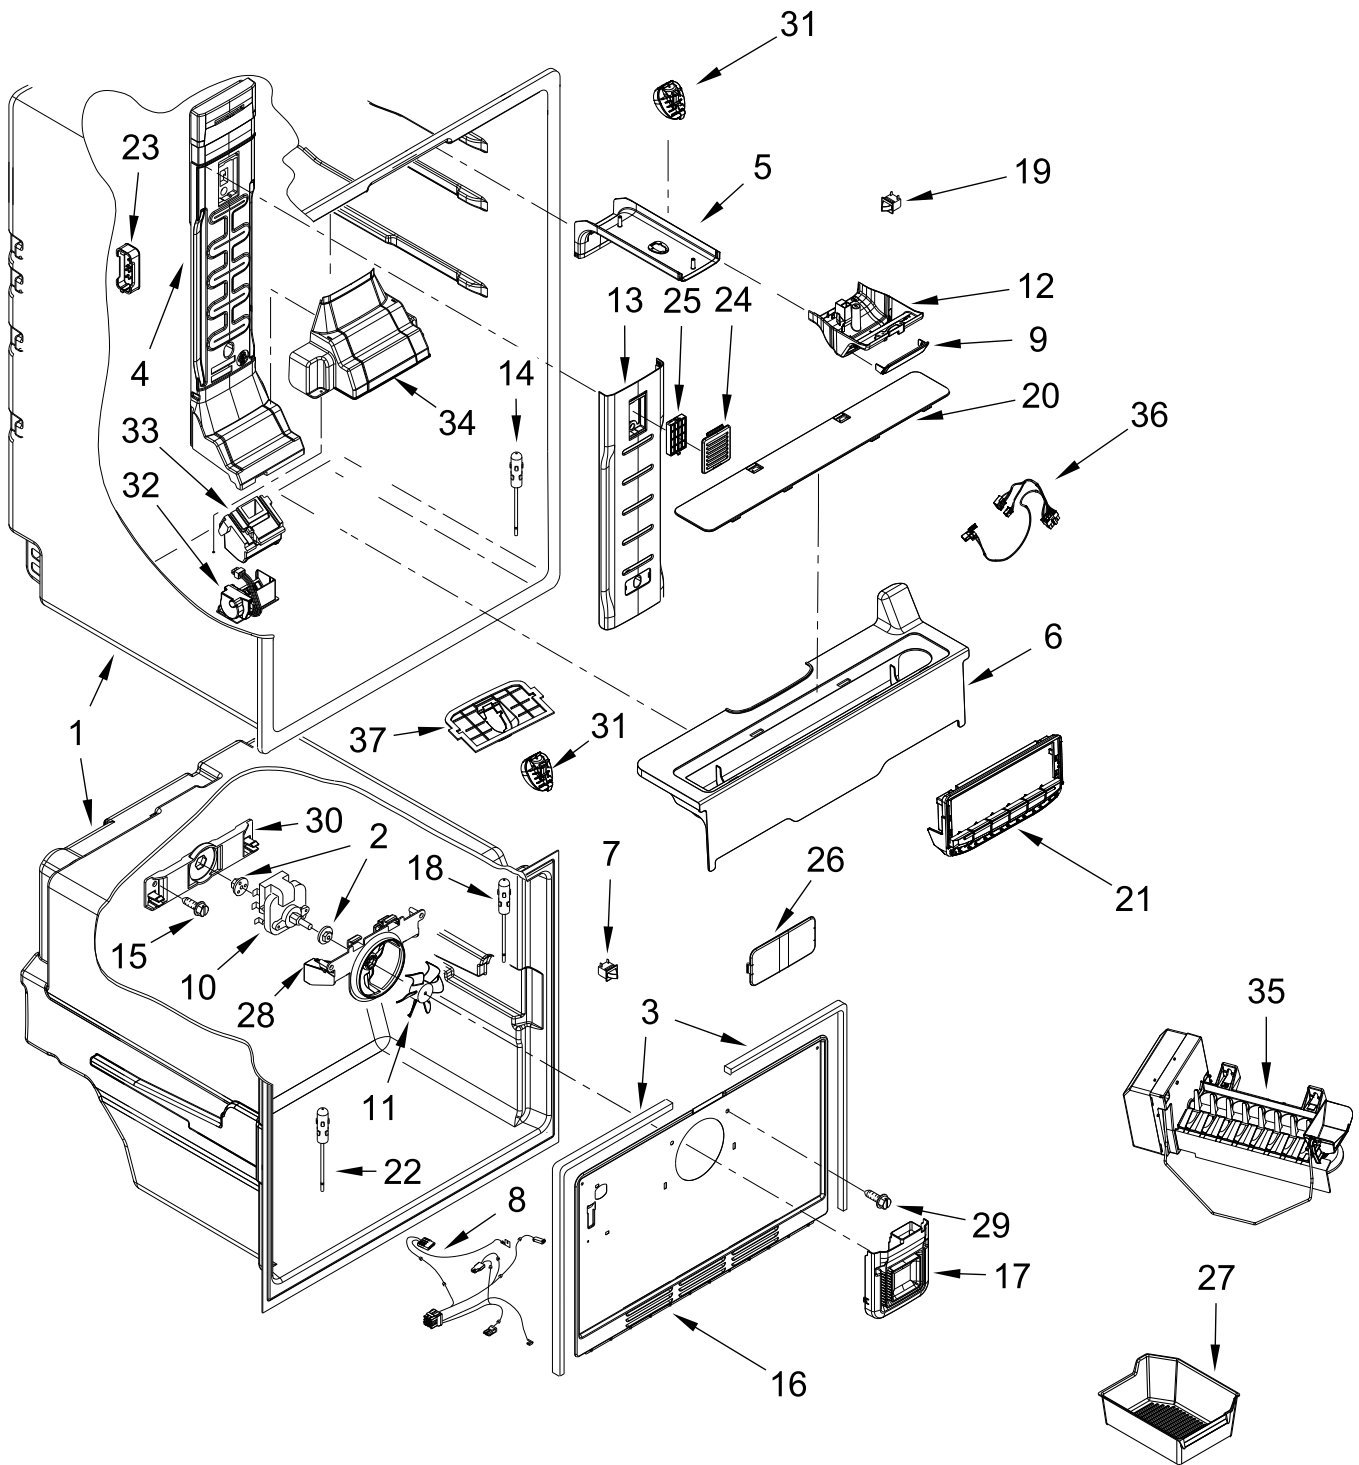

LINER AND ICEMAKER PARTS

LINER AND ICEMAKER PARTS

<u>Illus. No.</u>	<u>Part No.</u>	<u>Description</u>	<u>Illus. No.</u>	<u>Part No.</u>	<u>Description</u>	<u>Illus. No.</u>	<u>Part No.</u>	<u>Description</u>
1		Liner (Not A Serviceable Part)	14	W10438639	Thermistor, Refrigerator	28	W10321162	Bracket, Fan Motor
2	2197380	Grommet	15	488208	Screw	29	489478	Screw
3	W10468762	Gasket, Evaporator Cover	16	W10300900	Cover, Evaporator	30	2254454	Bracket, Evaporator Fan Rear
4	W11508229	Assembly, Multiflow	17	W10317182	Tower, Freezer	31	W11468934	Light Module, LED
5	W11516524	Housing, Light	18	W10384183	Thermistor	32	W10745484	Damper, Electronic Control
6	W10798439	Container, Water Reservoir	19	W10847849	Switch, Light	33	W10474774	Cover, Damper Housing
7	W10847853	Switch, Rocker	20	W10413160	Cover, Water Reservoir	34	W10314204	Housing, Damper
8	W11314510	Assembly, Freezer Wire	21	W11593426	Assembly, Sparsh User Interface	35	W11321604	Assembly, Complete Icemaker
9	W10360550	Cover, Control Housing	22	W10438761	Thermistor	36	W11432779	Assembly, Refrigerator Light Wire
10	W10464673	Motor, Fan	23	W10425252	Cover, Thermistor	37	W11523724	Housing, Light
11	2200509	Blade, Fan	24	W10330850	Grille, Air Filter Bottom			
12	W10435577	Housing, Control	25	W10315189	Filter, Air			
13	W10356895	Tower, Multiflow Air	26	W10336009	Cup, Screw			
			27	W10378263	Pan, Ice