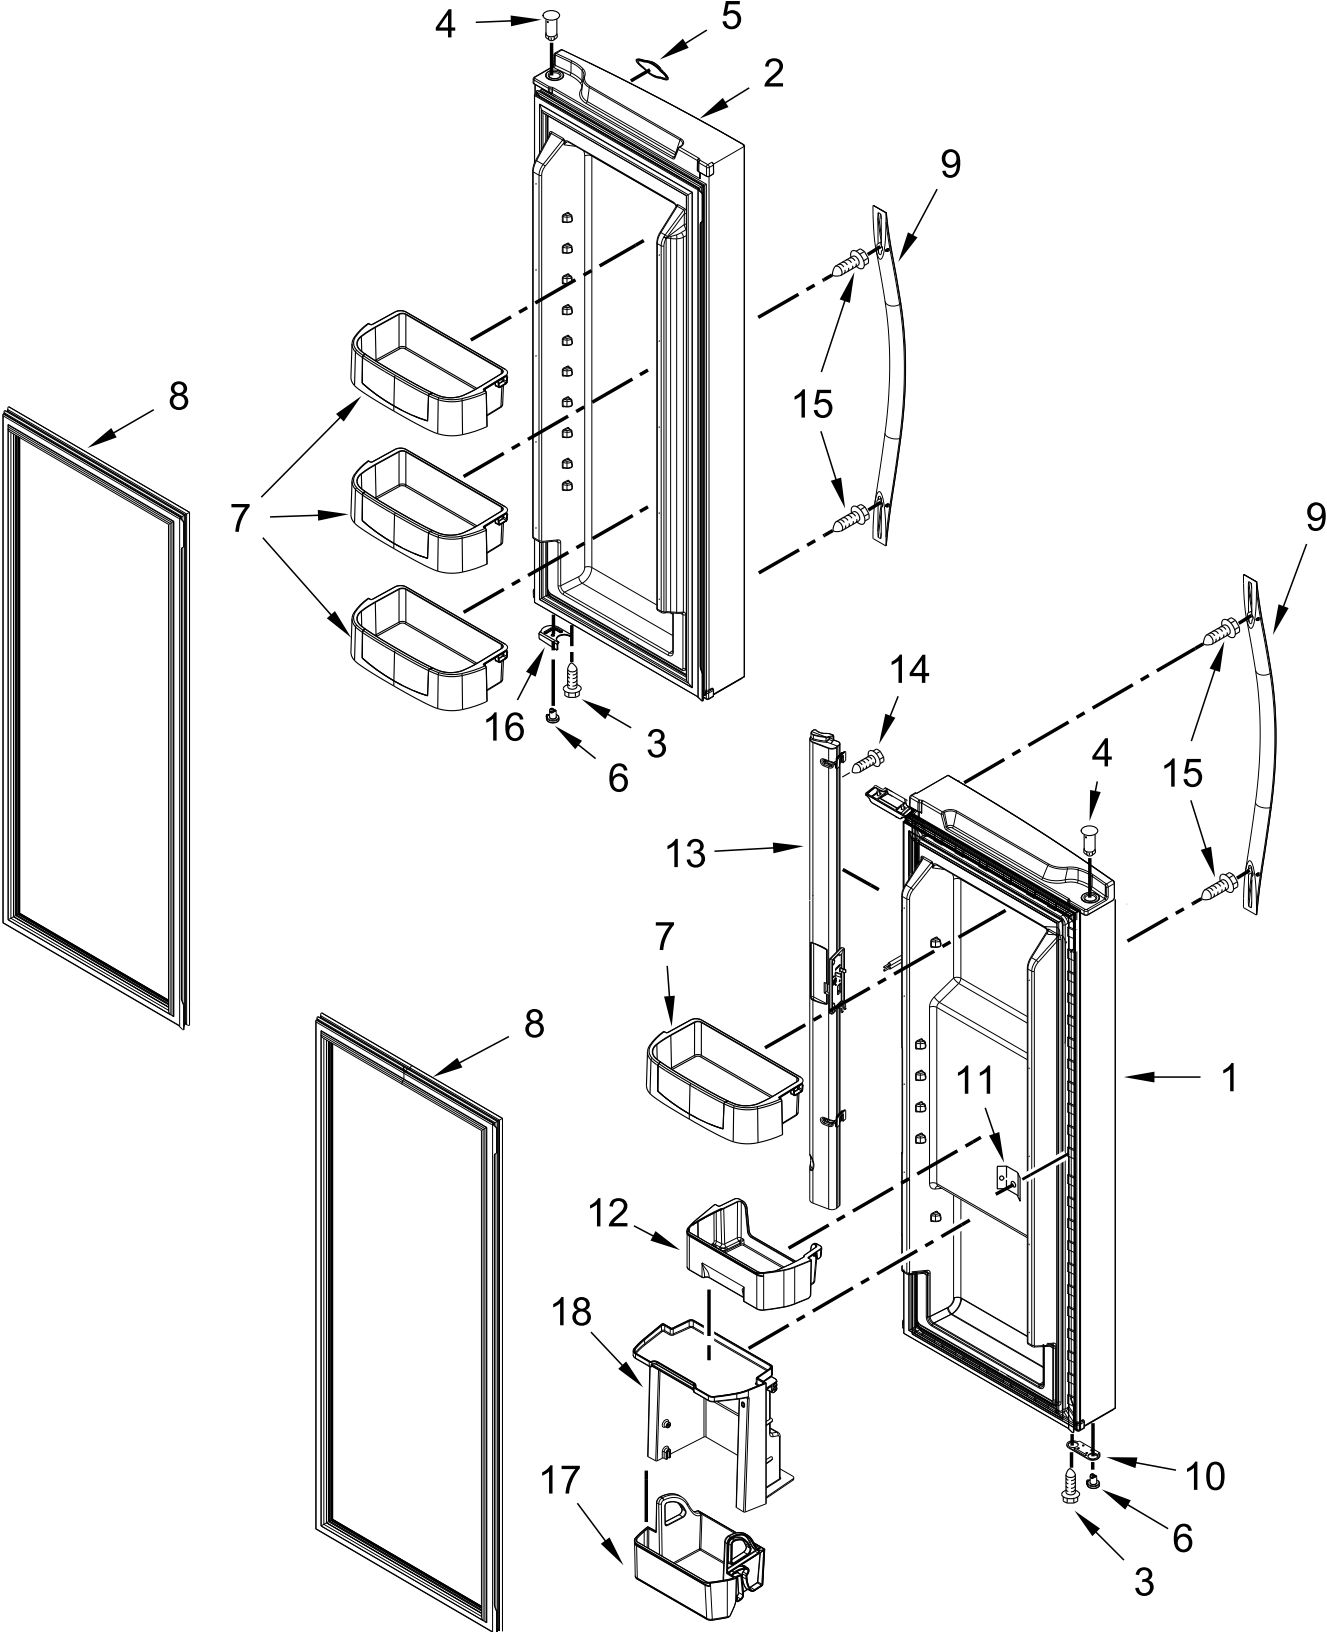

REFRIGERATOR DOOR PARTS

REFRIGERATOR DOOR PARTS

<u>Illus. No.</u>	<u>Part No.</u>	<u>Description</u>	<u>Illus. No.</u>	<u>Part No.</u>	<u>Description</u>	<u>Illus. No.</u>	<u>Part No.</u>	<u>Description</u>
1		Door, Left (Includes #8)	6	W10470155	Closure, Door	13		Flipper Mullion Assembly
	W10858415	Stainless	7	W10308869	Bin, Medium		W10624450	Grey
2		Door, Right (Includes #8)	8		Gasket	14	12990302	Screw
	W10858417	Stainless		W10413468	Grey	15	W10460893	Screw
3	489276	Screw	9		Handle Assembly	16	W10397055	Bracket, Door Stop
4	W10366270	Thimble, Top		W11101971	Stainless	17	W10462299	Caddy, Condiment
5	W10884775	Badge	10	2189202	Bracket, Door Stop	18	W10317224	Compartment, Utility
			11	939101	Screw Anchor			
			12	W10326335	Bin, Shallow