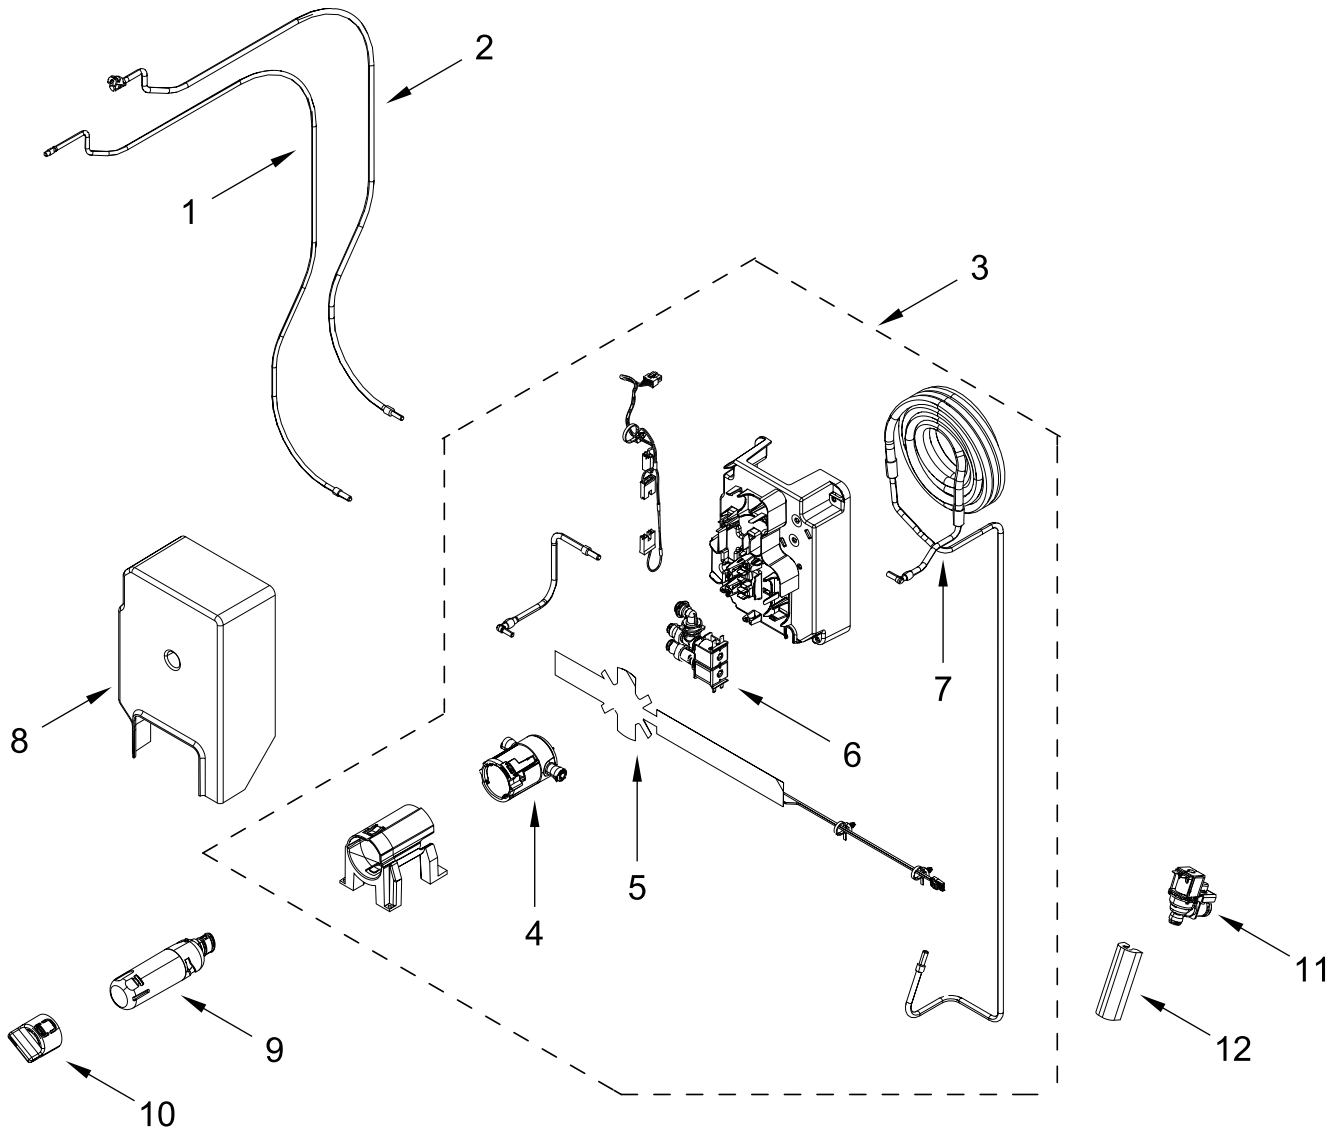

WATER SYSTEM PARTS

WATER SYSTEM PARTS

<u>Illus.</u> <u>No.</u>	<u>Part No.</u>	<u>Description</u>	<u>Illus.</u> <u>No.</u>	<u>Part No.</u>	<u>Description</u>	<u>Illus.</u> <u>No.</u>	<u>Part No.</u>	<u>Description</u>
1	W11628207	Tube, Water (Valve to Hinge, Ice Maker)	4	W11125031	Housing, Water Filter	8	W11293052	Cover, Water Valve
2	W11628075	Tube, Water (Valve to Hinge, Dispenser)	5	W11166019	Heater, Water Filter	9	W10680605	Filter, Water
3	W11451854	Water Box Assembly	6	W11167973	Valve Assembly, Dual Water	10	W11332416	Cap, Water Filter
			7	W11083973	Reservoir, Water	11	W11432232	Valve, Water Inlet
						12	W11135271	Guard, Water Valve