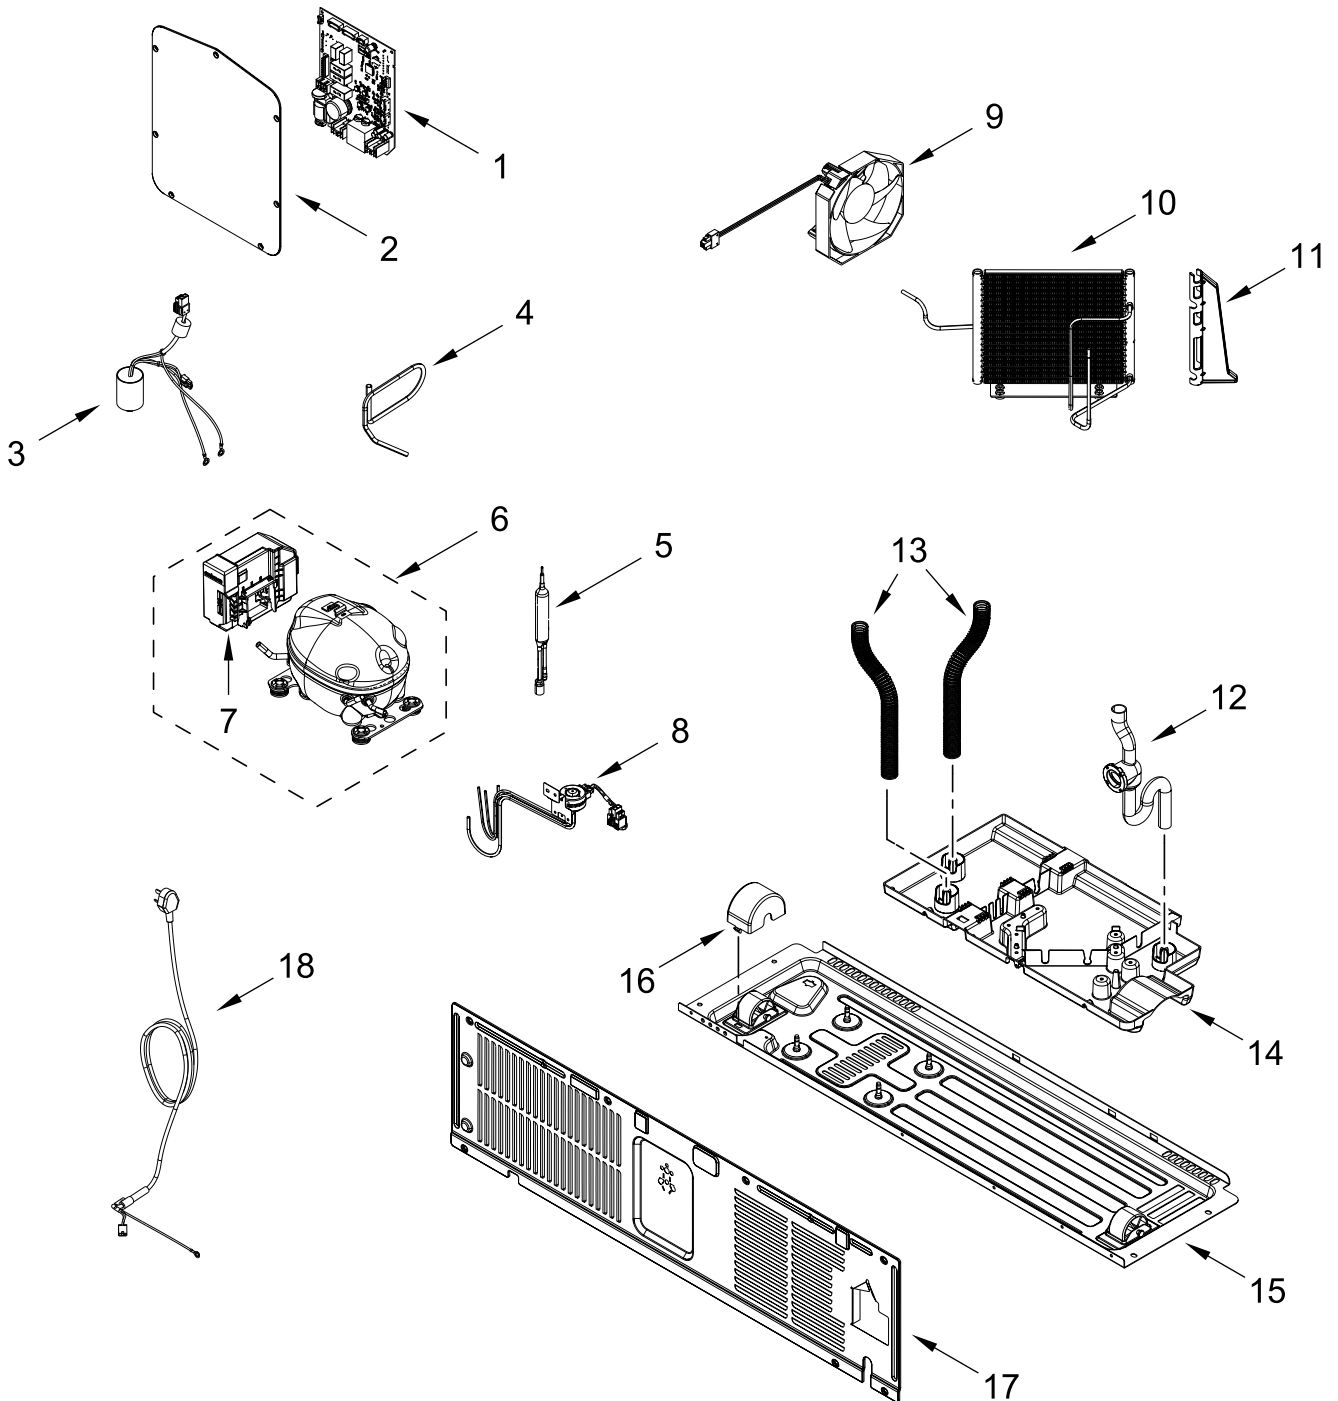

UNIT PARTS

UNIT PARTS

<u>Illus.</u> <u>No.</u>	<u>Part No.</u>	<u>Description</u>	<u>Illus.</u> <u>No.</u>	<u>Part No.</u>	<u>Description</u>	<u>Illus.</u> <u>No.</u>	<u>Part No.</u>	<u>Description</u>
1	W11700395	Control Board	9	W11037729	Fan, Condenser	17	W11039081	Cover, Machine Compartment
2	W11029002	Lid, Main PCB	10	W11165514	Condenser	18	W11368461	Cord, Power
3	W11385399	Line Filter	11	W11304825	Bracket, Condenser			REFRIGERANT CHARGE
4	W11728019	Suction Tube	12	W11093946	Drain Tube			59 grams (R600a)
5	W10805035	Drier (Service Drier Without Dye)	13	W11327053	Drain Tube			
6	W11675958	Compressor Assembly	14	W11305915	Drain Pan			
7	W11675965	Inverter	15	W11027541	Plate, Compressor Base			
8	W11245686	Valve Assembly, 4-Way Refrigerant	16	W11083695	Cover, Compressor Roller