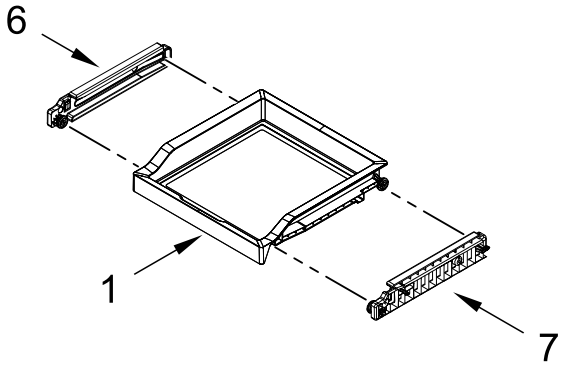

FREEZER DRAWER PARTS

FREEZER DRAWER PARTS

<u>Illus.</u> <u>No.</u>	<u>Part No.</u>	<u>Description</u>	<u>Illus.</u> <u>No.</u>	<u>Part No.</u>	<u>Description</u>	<u>Illus.</u> <u>No.</u>	<u>Part No.</u>	<u>Description</u>
1	W11688904	Pullout Tray Assembly	5	W11675455	Bottom, Drawer Assembly	8	W11293494	Adapter Plate Assembly, Bottom (Right Hand)
2	W11675457	Drawer Assembly, Middle (Fast Freeze)	6	W11293508	Adapter Plate Assembly, Top (Right Hand)	9	W11293496	Adapter Plate Assembly, Bottom (Left Hand)
3	W11675459	Drawer Assembly, Middle (Freezer-To-Fridge)	7	W11293510	Assembly, Adapter Plate (Left Hand)			
4	W11675453	Drawer Assembly, Bottom (Fast Freeze)