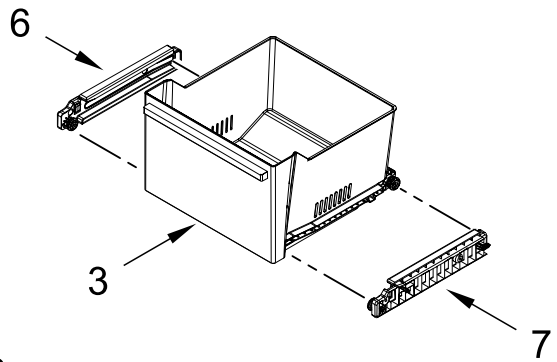

FREEZER DRAWER PARTS

FREEZER DRAWER PARTS

<u>Illus.</u> <u>No.</u>	<u>Part No.</u>	<u>Description</u>	<u>Illus.</u> <u>No.</u>	<u>Part No.</u>	<u>Description</u>	<u>Illus.</u> <u>No.</u>	<u>Part No.</u>	<u>Description</u>
1	W11688904	Pullout Tray Assembly	5	W11675455	Bottom, Drawer Assembly	8	W11293494	Adapter Plate Assembly, Bottom (Right Hand)
2	W11675457	Drawer Assembly, Middle (Fast Freeze)	6	W11293508	Adapter Plate Assembly, Top (Right Hand)	9	W11293496	Adapter Plate Assembly, Bottom (Left Hand)
3	W11675459	Drawer Assembly, Middle (Freezer-To-Fridge)	7	W11293510	Assembly, Adapter Plate (Left Hand)			
4	W11675453	Drawer Assembly, Bottom (Fast Freeze)