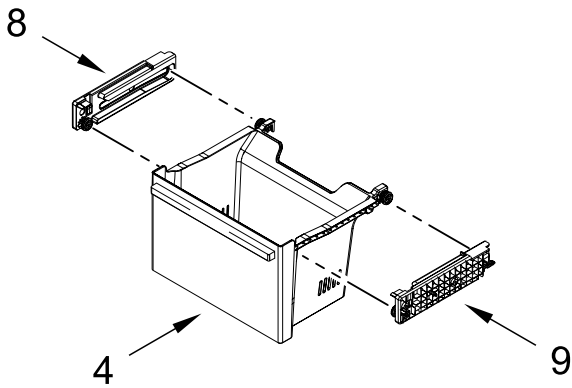

FREEZER DRAWER PARTS

FREEZER DRAWER PARTS

<u>Illus.</u> <u>No.</u>	<u>Part No.</u>	<u>Description</u>	<u>Illus.</u> <u>No.</u>	<u>Part No.</u>	<u>Description</u>	<u>Illus.</u> <u>No.</u>	<u>Part No.</u>	<u>Description</u>
1	W11688904	Pullout Tray Assembly	5	W11675455	Bottom, Drawer Assembly	8	W11293494	Adapter Plate Assembly, Bottom (Right Hand)
2	W11675457	Drawer Assembly, Middle (Fast Freeze)	6	W11293508	Adapter Plate Assembly, Top (Right Hand)	9	W11293496	Adapter Plate Assembly, Bottom (Left Hand)
3	W11675459	Drawer Assembly, Middle (Freezer-To-Fridge)	7	W11293510	Assembly, Adapter Plate (Left Hand)			
4	W11675453	Drawer Assembly, Bottom (Fast Freeze)