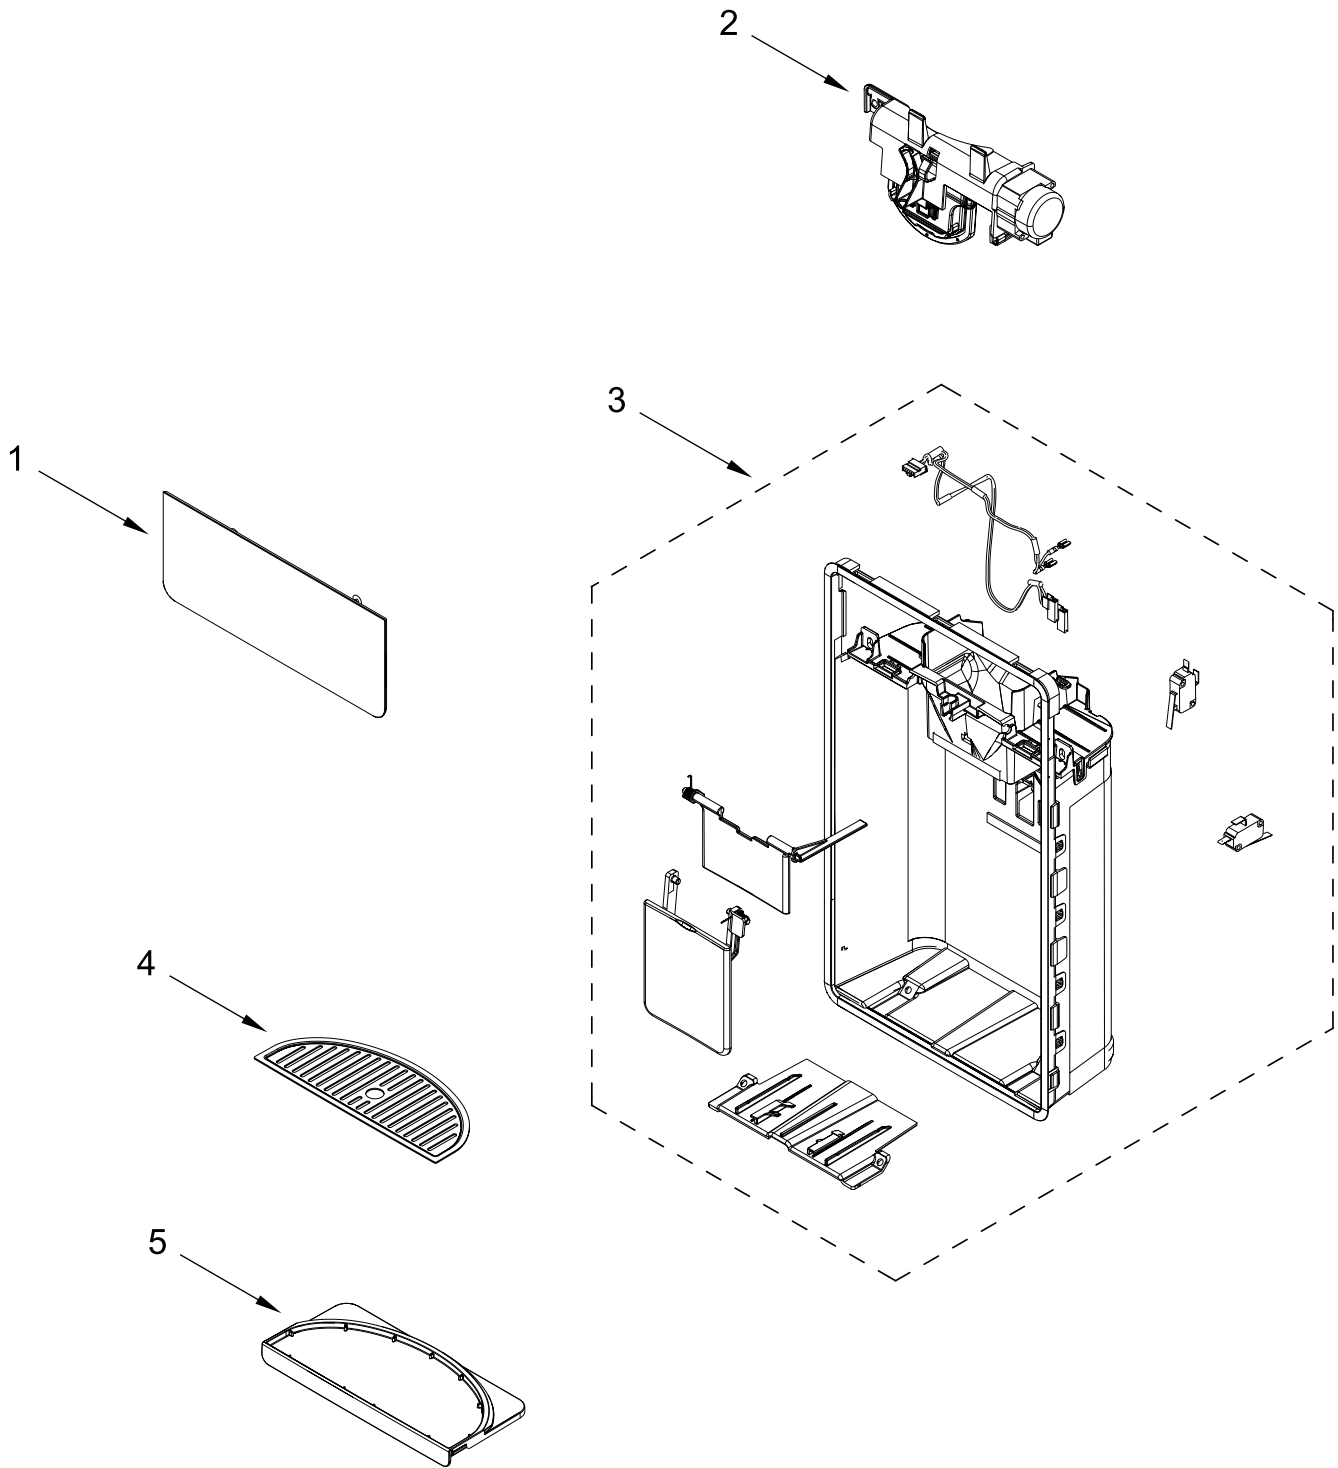

DISPENSER PARTS

DISPENSER PARTS

<u>Illus.</u> <u>No.</u>	<u>Part No.</u>	<u>Description</u>	<u>Illus.</u> <u>No.</u>	<u>Part No.</u>	<u>Description</u>	<u>Illus.</u> <u>No.</u>	<u>Part No.</u>	<u>Description</u>
1	W11727995	User Interface	3	W11675938	Housing Assembly, Dispenser (Includes Switches)	4	W11413960	Grate, Drip Tray
2	W11310097	Motor and Bracket Assembly, Ice Door				5	W11413956	Drip Tray