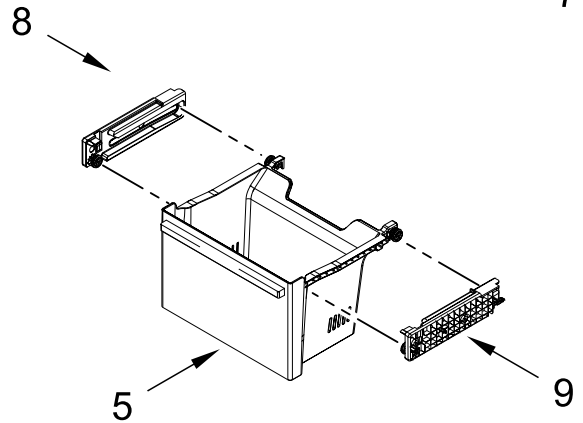

FREEZER DRAWER PARTS

FREEZER DRAWER PARTS

<u>Illus.</u> <u>No.</u>	<u>Part No.</u>	<u>Description</u>	<u>Illus.</u> <u>No.</u>	<u>Part No.</u>	<u>Description</u>	<u>Illus.</u> <u>No.</u>	<u>Part No.</u>	<u>Description</u>
1	W11688904	Pullout Tray Assembly	5	W11675455	Bottom, Drawer Assembly	8	W11293494	Adapter Plate Assembly, Bottom (Right Hand)
2	W11675457	Drawer Assembly, Middle (Fast Freeze)	6	W11293508	Adapter Plate Assembly, Top (Right Hand)	9	W11293496	Adapter Plate Assembly, Bottom (Left Hand)
3	W11675459	Drawer Assembly, Middle (Freezer-To-Fridge)	7	W11293510	Assembly, Adapter Plate (Left Hand)			
4	W11675453	Drawer Assembly, Bottom (Fast Freeze)