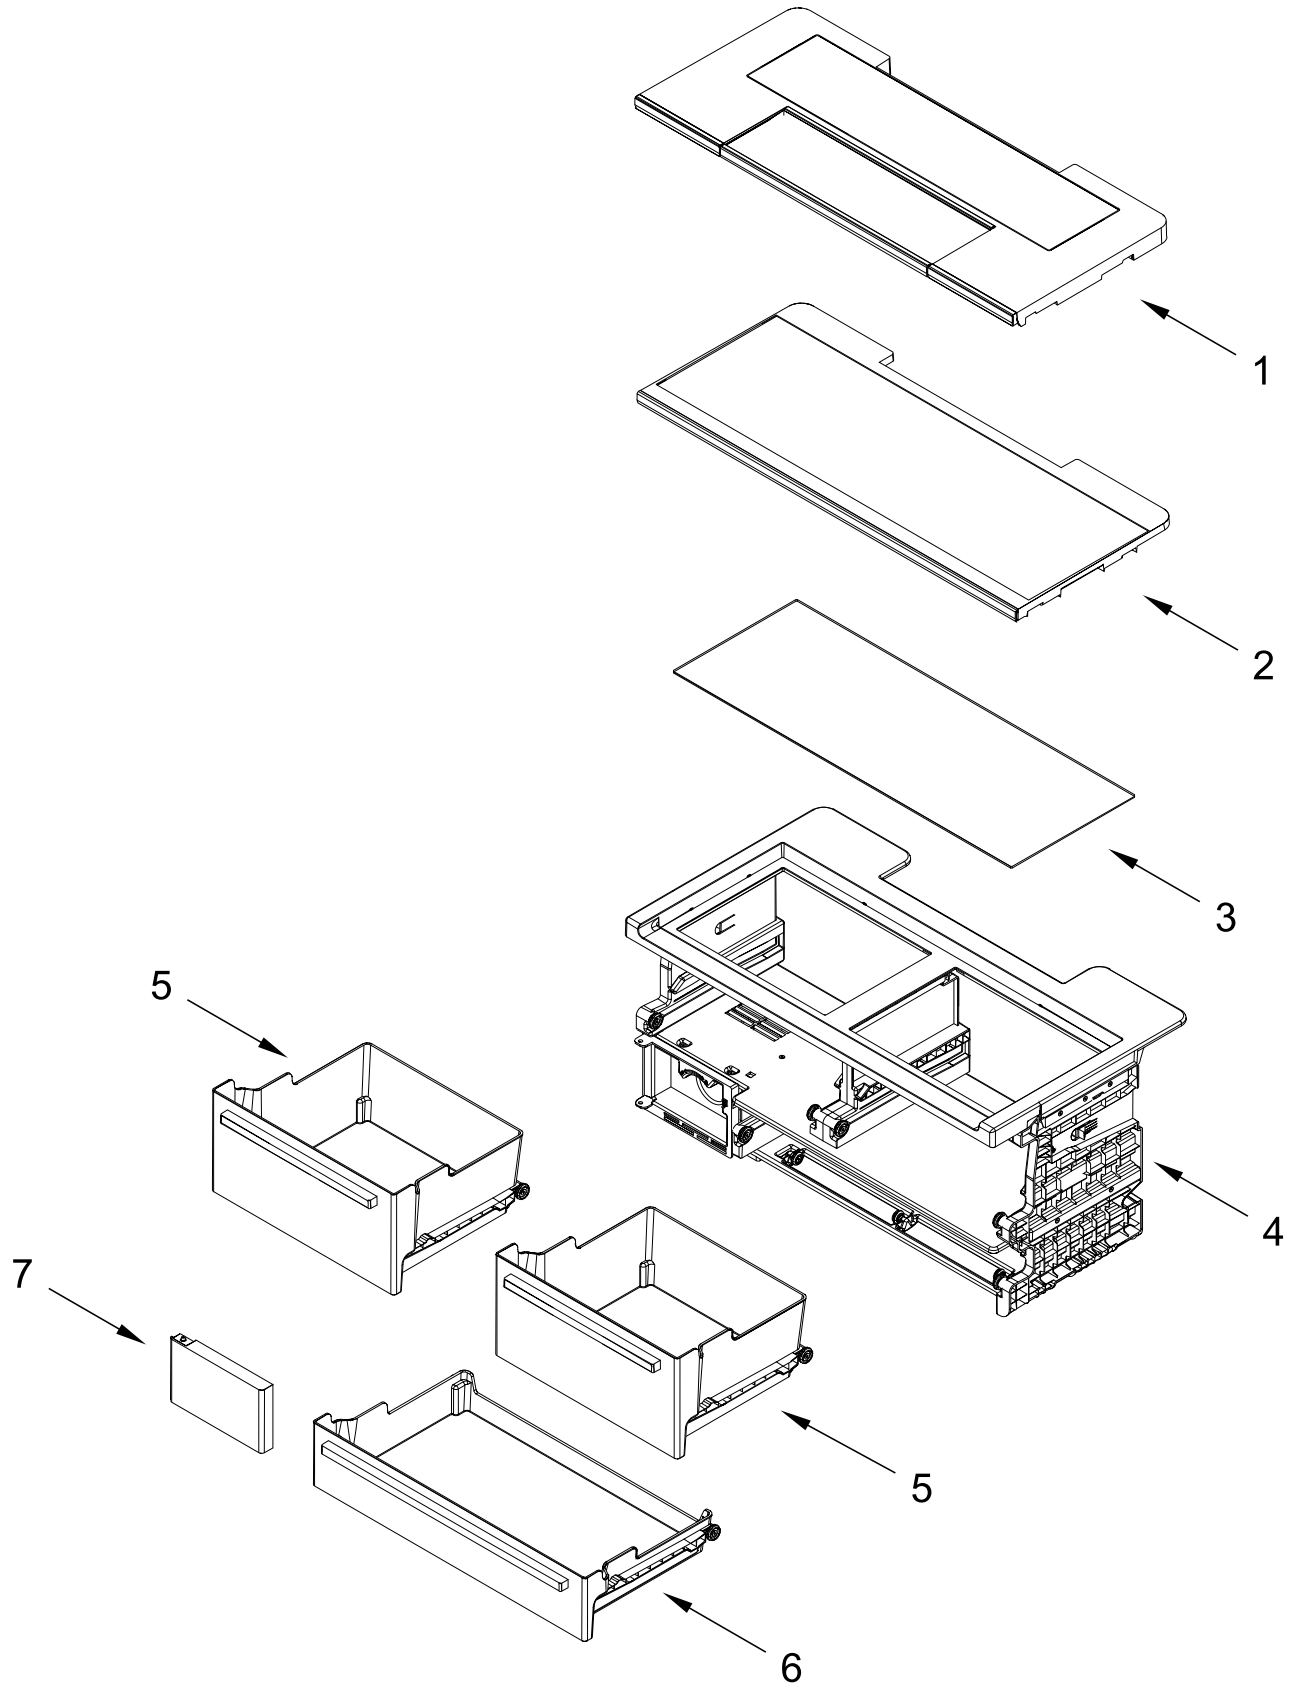

REFRIGERATOR

MODELS:

WRQC7836RZ00 (Stainless)

CABINET PARTS

CABINET PARTS

<u>Illus. No.</u>	<u>Part No.</u>	<u>Description</u>	<u>Illus. No.</u>	<u>Part No.</u>	<u>Description</u>	<u>Illus. No.</u>	<u>Part No.</u>	<u>Description</u>
1		Literature Parts	7	W11088974	Jumper Wire Assembly, Hinge Cover Switches	13	W11351740	Bottom Hinge and Leveler Assembly (Left Hand)
	W11689442	Owners Manual						
	W11712181	Tech Sheet	8	W11171145	Sensor, External Humidity	14	W11351739	Bottom Hinge and Leveler Assembly (Right Hand)
2		Cabinet (Not a Serviceable Part)	9	W11306512	Pivot Block, Mullion			
3	W11314383	Cover, Hinge	10	W11083859	Cover, Screw			
4	W11097769	Top Hinge (Left Hand)	11	W11334827	Center Hinge (Left Hand)			
5	W11097767	Top Hinge (Right Hand)	12	W11334651	Center Hinge (Right Hand)			
6	W11115055	Switch, Reed						

SHELF PARTS

SHELF PARTS

<u>Illus.</u> <u>No.</u>	<u>Part No.</u>	<u>Description</u>	<u>Illus.</u> <u>No.</u>	<u>Part No.</u>	<u>Description</u>	<u>Illus.</u> <u>No.</u>	<u>Part No.</u>	<u>Description</u>
1	W11674178	Tuck Shelf Assembly	4	W11727445	Frame Assembly, Refrigerator Drawers	6	W11727452	Pantry Pan Assembly
2	W11727442	Full Shelf Assembly	5	W11674179	Crisper Pan Assembly	7	W11293351	Door, Filter
3	W11129025	Glass, Crisper Cover						