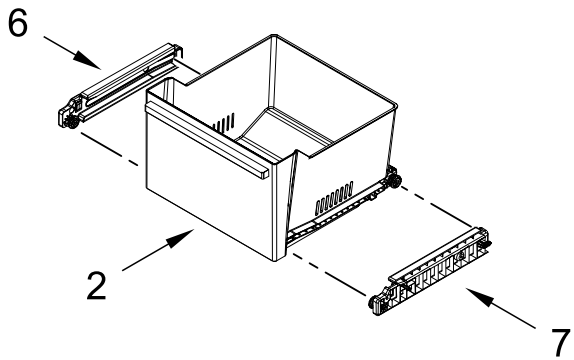

FREEZER DRAWER PARTS

FREEZER DRAWER PARTS

<u>Illus.</u> <u>No.</u>	<u>Part No.</u>	<u>Description</u>	<u>Illus.</u> <u>No.</u>	<u>Part No.</u>	<u>Description</u>	<u>Illus.</u> <u>No.</u>	<u>Part No.</u>	<u>Description</u>
1	W11688904	Pullout Tray Assembly	5	W11675455	Bottom, Drawer Assembly	8	W11293494	Adapter Plate Assembly, Bottom (Right Hand)
2	W11675457	Drawer Assembly, Middle (Fast Freeze)	6	W11293508	Adapter Plate Assembly, Top (Right Hand)	9	W11293496	Adapter Plate Assembly, Bottom (Left Hand)
3	W11675459	Drawer Assembly, Middle (Freezer-To-Fridge)	7	W11293510	Assembly, Adapter Plate (Left Hand)			
4	W11675453	Drawer Assembly, Bottom (Fast Freeze)