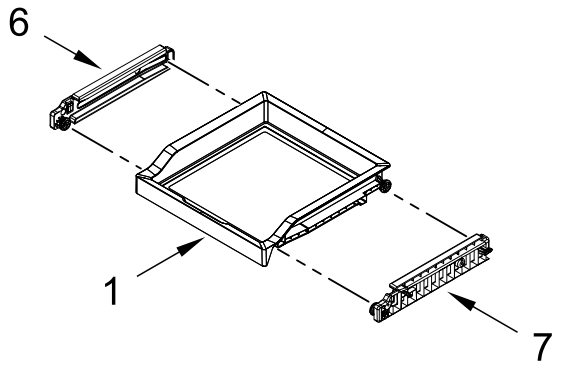

FREEZER DRAWER PARTS

FREEZER DRAWER PARTS

<u>Illus.</u> <u>No.</u>	<u>Part No.</u>	<u>Description</u>	<u>Illus.</u> <u>No.</u>	<u>Part No.</u>	<u>Description</u>	<u>Illus.</u> <u>No.</u>	<u>Part No.</u>	<u>Description</u>
1	W11688904	Pullout Tray Assembly	5	W11675455	Bottom, Drawer Assembly	8	W11293494	Adapter Plate Assembly, Bottom (Right Hand)
2	W11675457	Drawer Assembly, Middle (Fast Freeze)	6	W11293508	Adapter Plate Assembly, Top (Right Hand)	9	W11293496	Adapter Plate Assembly, Bottom (Left Hand)
3	W11675459	Drawer Assembly, Middle (Freezer-To-Fridge)	7	W11293510	Assembly, Adapter Plate (Left Hand)			
4	W11675453	Drawer Assembly, Bottom (Fast Freeze)