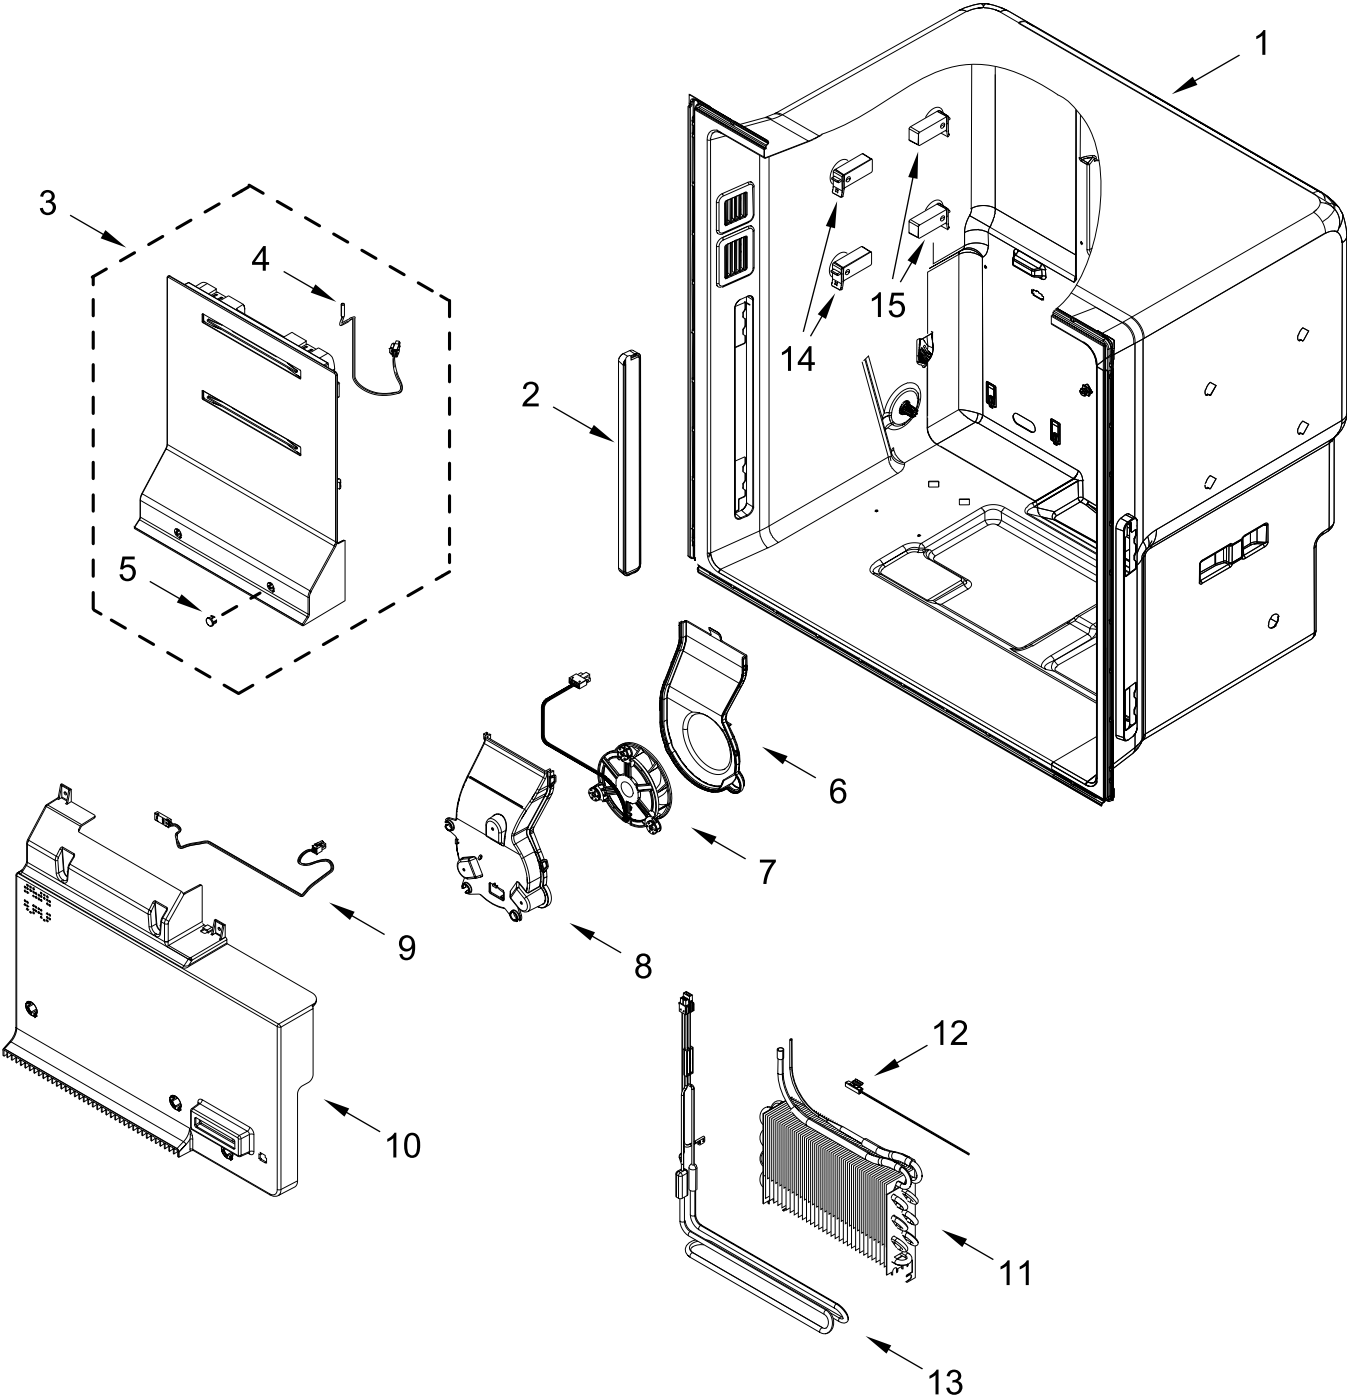

SHELF PARTS

SHELF PARTS

<u>Illus.</u> <u>No.</u>	<u>Part No.</u>	<u>Description</u>	<u>Illus.</u> <u>No.</u>	<u>Part No.</u>	<u>Description</u>	<u>Illus.</u> <u>No.</u>	<u>Part No.</u>	<u>Description</u>
1	W11674178	Tuck Shelf Assembly	4	W11727445	Frame Assembly, Refrigerator Drawers	6	W11727452	Pantry Pan Assembly
2	W11727442	Full Shelf Assembly	5	W11674179	Crisper Pan Assembly	7	W11293351	Door, Filter
3	W11129025	Glass, Crisper Cover						

FREEZER DRAWER PARTS

FREEZER DRAWER PARTS

<u>Illus.</u> <u>No.</u>	<u>Part No.</u>	<u>Description</u>	<u>Illus.</u> <u>No.</u>	<u>Part No.</u>	<u>Description</u>	<u>Illus.</u> <u>No.</u>	<u>Part No.</u>	<u>Description</u>
1	W11688904	Pullout Tray Assembly	5	W11675455	Bottom, Drawer Assembly	8	W11293494	Adapter Plate Assembly, Bottom (Right Hand)
2	W11675457	Drawer Assembly, Middle (Fast Freeze)	6	W11293508	Adapter Plate Assembly, Top (Right Hand)	9	W11293496	Adapter Plate Assembly, Bottom (Left Hand)
3	W11675459	Drawer Assembly, Middle (Freezer-To-Fridge)	7	W11293510	Assembly, Adapter Plate (Left Hand)			
4	W11675453	Drawer Assembly, Bottom (Fast Freeze)						

REFRIGERATOR LINER PARTS

REFRIGERATOR LINER PARTS

<u>Illus. No.</u>	<u>Part No.</u>	<u>Description</u>	<u>Illus. No.</u>	<u>Part No.</u>	<u>Description</u>	<u>Illus. No.</u>	<u>Part No.</u>	<u>Description</u>
1		Liner (Not A Serviceable Part)	7	W11186092	Fan, Evaporator	12	W11298026	Thermistor, Evaporator Defrost
2	W11320419	Light Strip, LED	8	W11049305	Rear Cover, Evaporator Fan	13	W11389906	Heater, Defrost
3	W11727741	Air Tower Assembly	9	W11171146	Sensor, Internal Humidity	14	W11294151	Shelf Support (Front Left/Rear Right)
4	W11135456	Thermistor, Temperature	10	W11093285	Evaporator Cover Assembly, Refrigerator	15	W11294153	Shelf Support (Front Right/Rear Left)
5	W11083859	Cover, Screw	11	W10920204	Evaporator, Refrigerator			
6	W11049306	Front Cover, Evaporator Fan						