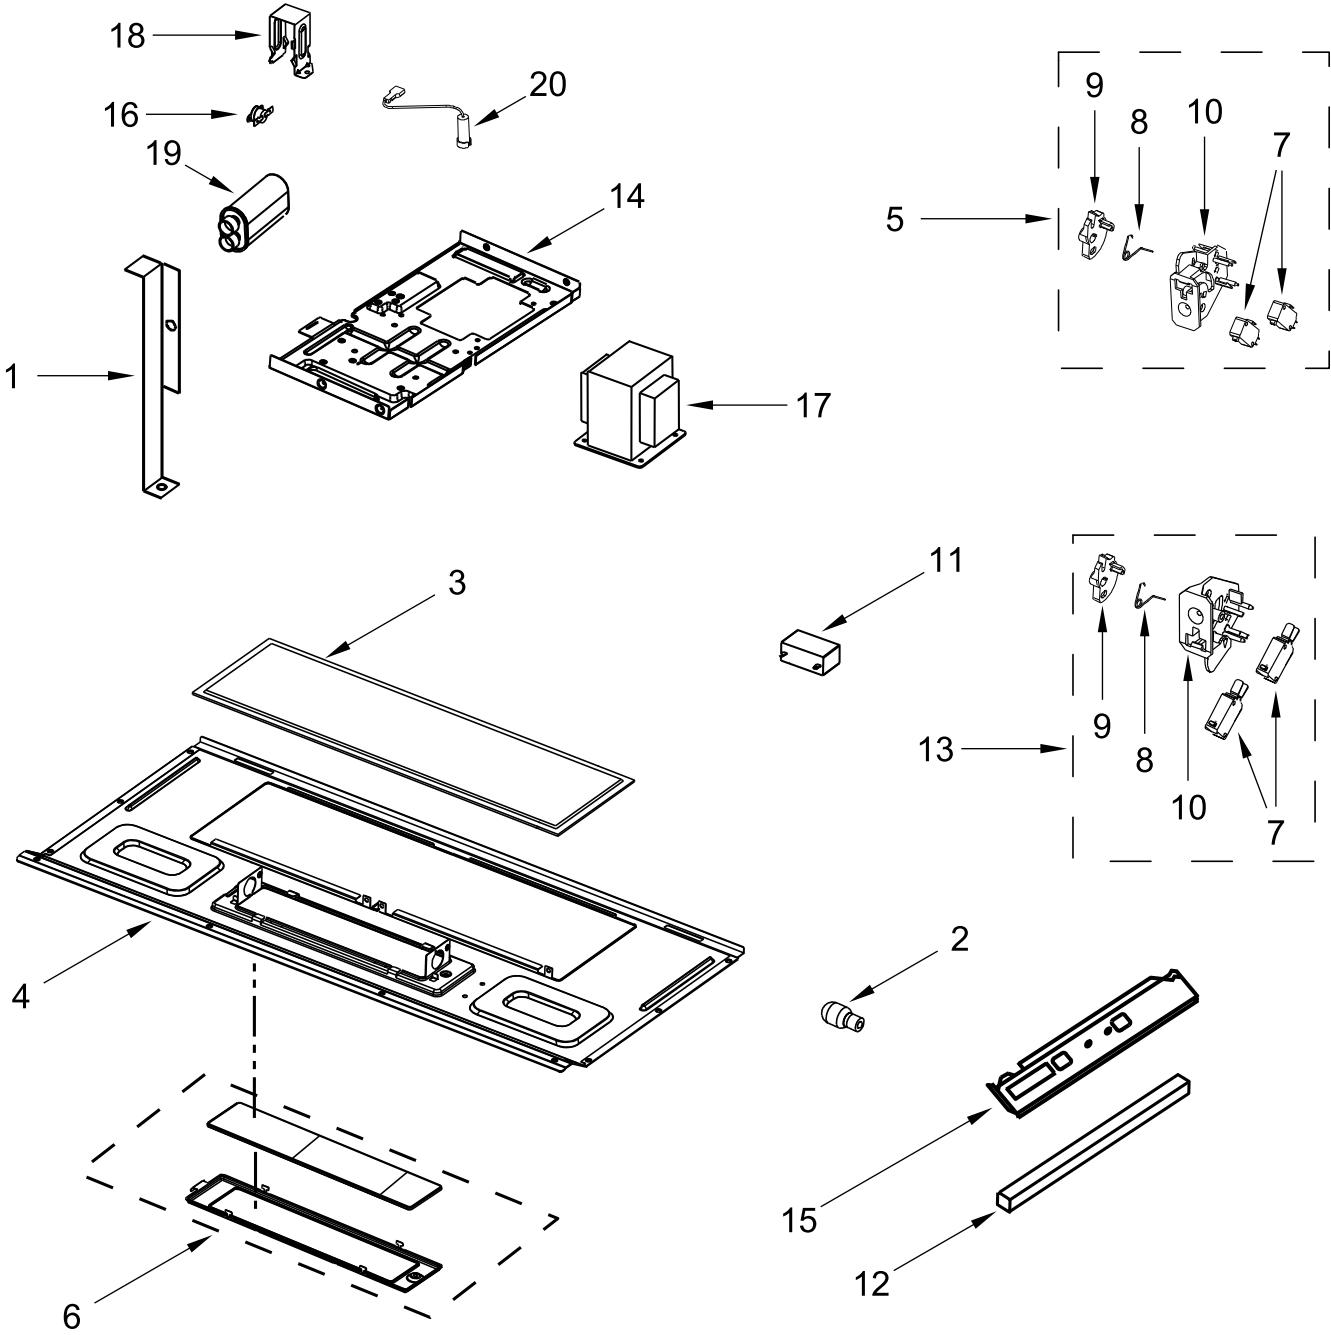

INTERIOR AND VENTILATION PARTS

INTERIOR AND VENTILATION PARTS

<u>Illus.</u> <u>No.</u>	<u>Part No.</u>	<u>Description</u>	<u>Illus.</u> <u>No.</u>	<u>Part No.</u>	<u>Description</u>	<u>Illus.</u> <u>No.</u>	<u>Part No.</u>	<u>Description</u>
1	W10313275	Bracket, Top Cavity	9	W10562613	Plate, Cam	17	W11540983	Transformer, High Voltage
2	W11520384	Lamp, Halogen	10		Support, Interlock	18	W10532063	Bracket, Capacitor
3	W10208631	Filter, Grease		8206419	Top	19	W10574736	Capacitor, High Voltage
4	W11450485	Plate, Bottom		W10156813	Bottom	20	W11222648	Diode, High Voltage
5	W11433682	Assembly, Upper Interlock (Includes Switches)	11	W11405832	Capacitor, Hood Motor			
6	W10240330	Assembly, Lamp Glass and Holder	12	W10571179	Seal, Cooling			
7		Switches, Interlock (Not Serviced, Order Interlock Assemblies)	13	W11433683	Assembly, Lower Interlock (Includes Switches)			
8	W10604374	Spring, Interlock	14	W11520831	Chassis			
			15	W11521327	Support, NTC			
			16	W11397274	Thermostat, Cavity