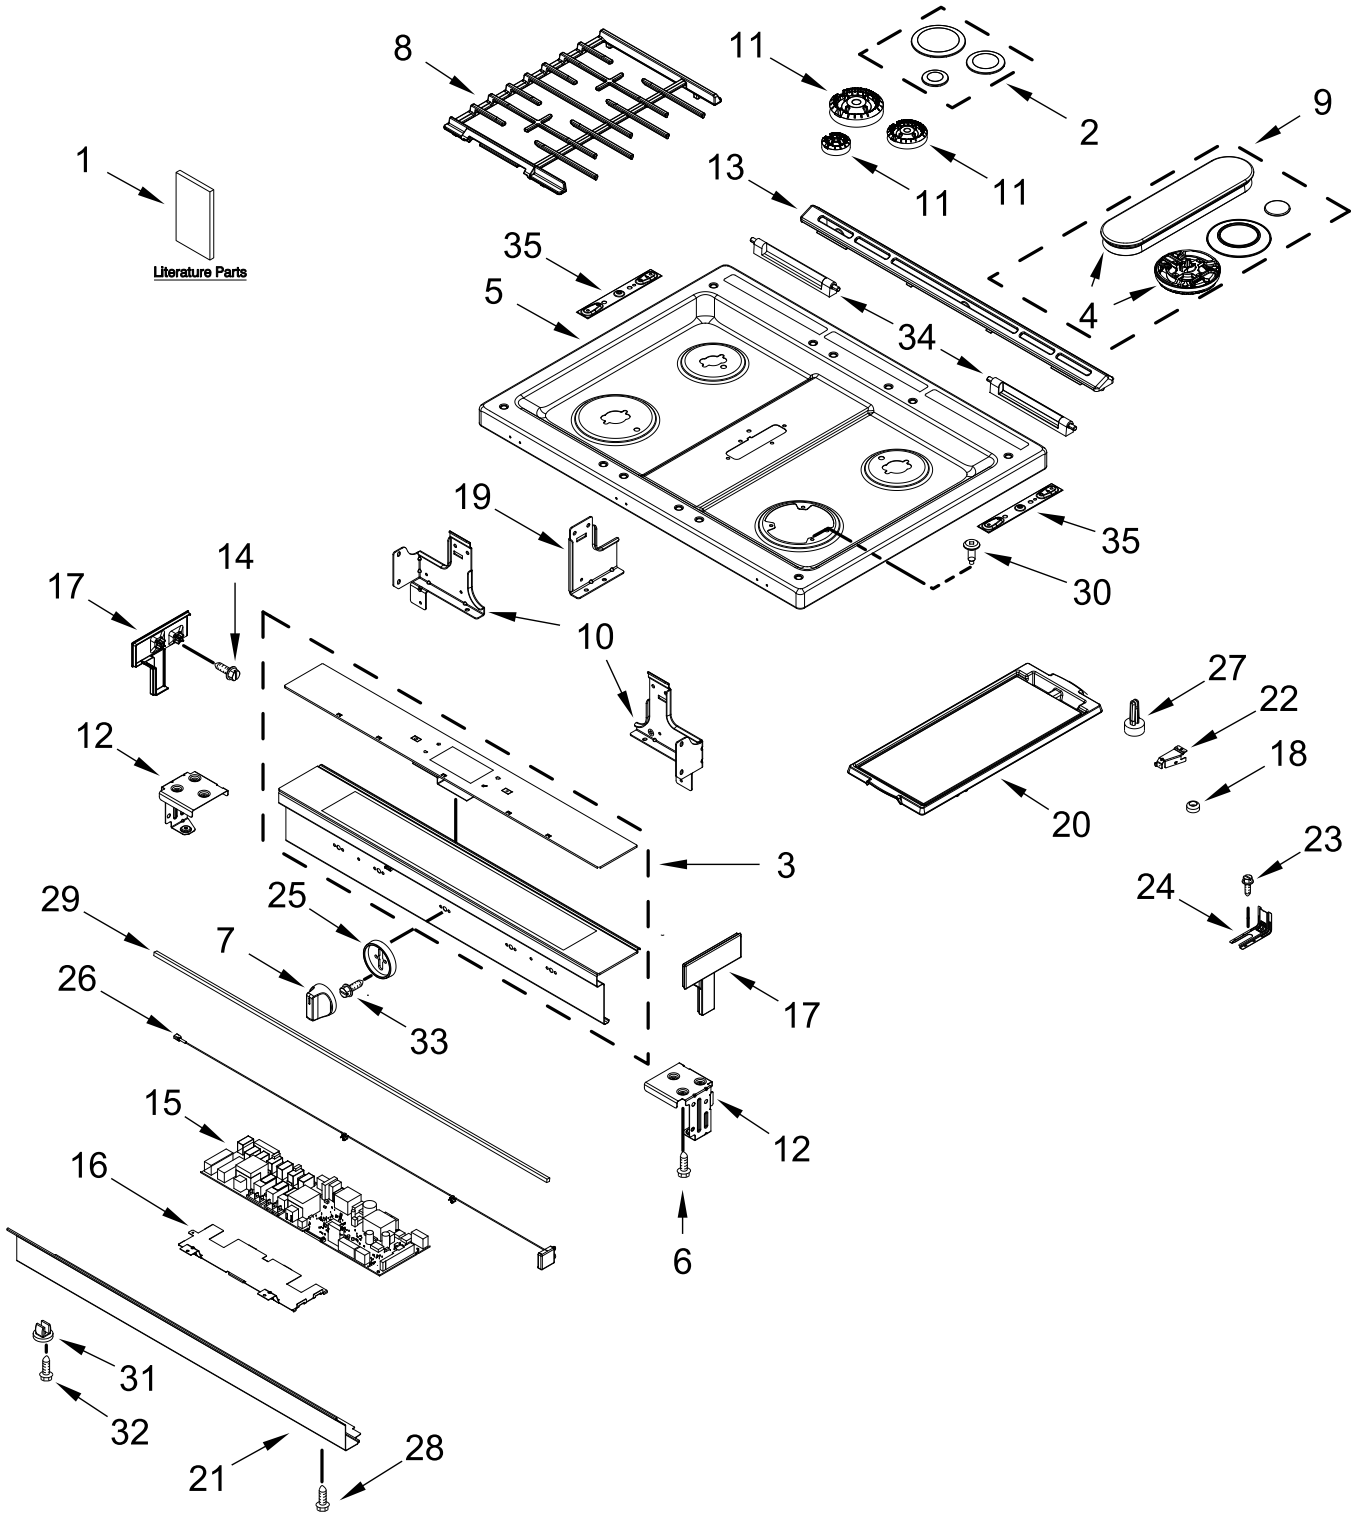

# COOKTOP PARTS

<u>Illus. No.</u>	<u>Part No.</u>	<u>Description</u>	<u>Illus. No.</u>	<u>Part No.</u>	<u>Description</u>	<u>Illus. No.</u>	<u>Part No.</u>	<u>Description</u>
1		Literature Parts	10	W10867593	Support, Cooktop (Left)	22	W10162253	Brace, Corner (Left)
	W11498994	Owners Manual		W10867592	Support, Cooktop (Right)		W10162252	Brace, Corner (Right)
	W11428052	Quick Start Guide				23	7101P485-60	Screw, Anti-Tip Kit
	W11565459	Tech Sheet	11	W11352193	Flame Spreader (Left Front)	24	W11379947	Bracket, Anti-Tip
2		Caps, Burner		W11352195	Flame Spreader (Left Rear)	25		Bezel
	W11498501	Black (Set of 3) (Left Front, Left Rear, Right Rear)		W11352197	Flame Spreader (Right Rear)		W10906021	Black Stainless
3		Console	12	W10828159	Base, Console (Left)	26	W11516200	Antenna
	W11295850	Black Stainless		W10828160	Base, Console (Right)	27	8016P022-60	Glide, Main Top
4	W10867781	Spreader, Flame (Right Front)				28	3196178	Screw
	W11357364	Spreader, Flame (Fish) (Center)	13		Trim, Vent	29	W10612719	Gasket, Console and Cooktop
		Cooktop		W10577781	Black	30	W11103318	Screw
5	W11511787	Black	14	9780274	Screw	31	W10645947	Grommet
6	3196160	Screw	15	W11543343	Control, Electronic (Powermax)	32	W10516115	Screw
7		Knob	16	W10908536	Bracket, Control	33	W10919387	Screw
	W10906402	Black Stainless	17		Endcap	34	W10826075	Rear, Hinge-Grate
8		Grate Kit (Includes 2 Grates)		W10913756	Black Stainless (Left)	35	W10879790	Grate Hinge Spacer
	W11160332	Black		W10913757	Black Stainless (Right)			FOLLOWING PARTS NOT ILLUSTRATED
9	W11495472	Spreader, Flame Kit (Includes Burner Caps) (Right Front and Center)	18	W10854253	Bumper		W11456871	Harness, Main
			19	W10867600	Bracket, Console (Center)		W10754419	Harness, Bake and Broil
			20	W11043399	Griddle		313438	Clip, Harness
			21		Console, Lower Panel		3196520	Clip, Wire
				W10899344	Black		7111P017-60	Clamp, Wire
							W10580229	Wire, Ground

# MANIFOLD PARTS

# DRAWER PARTS