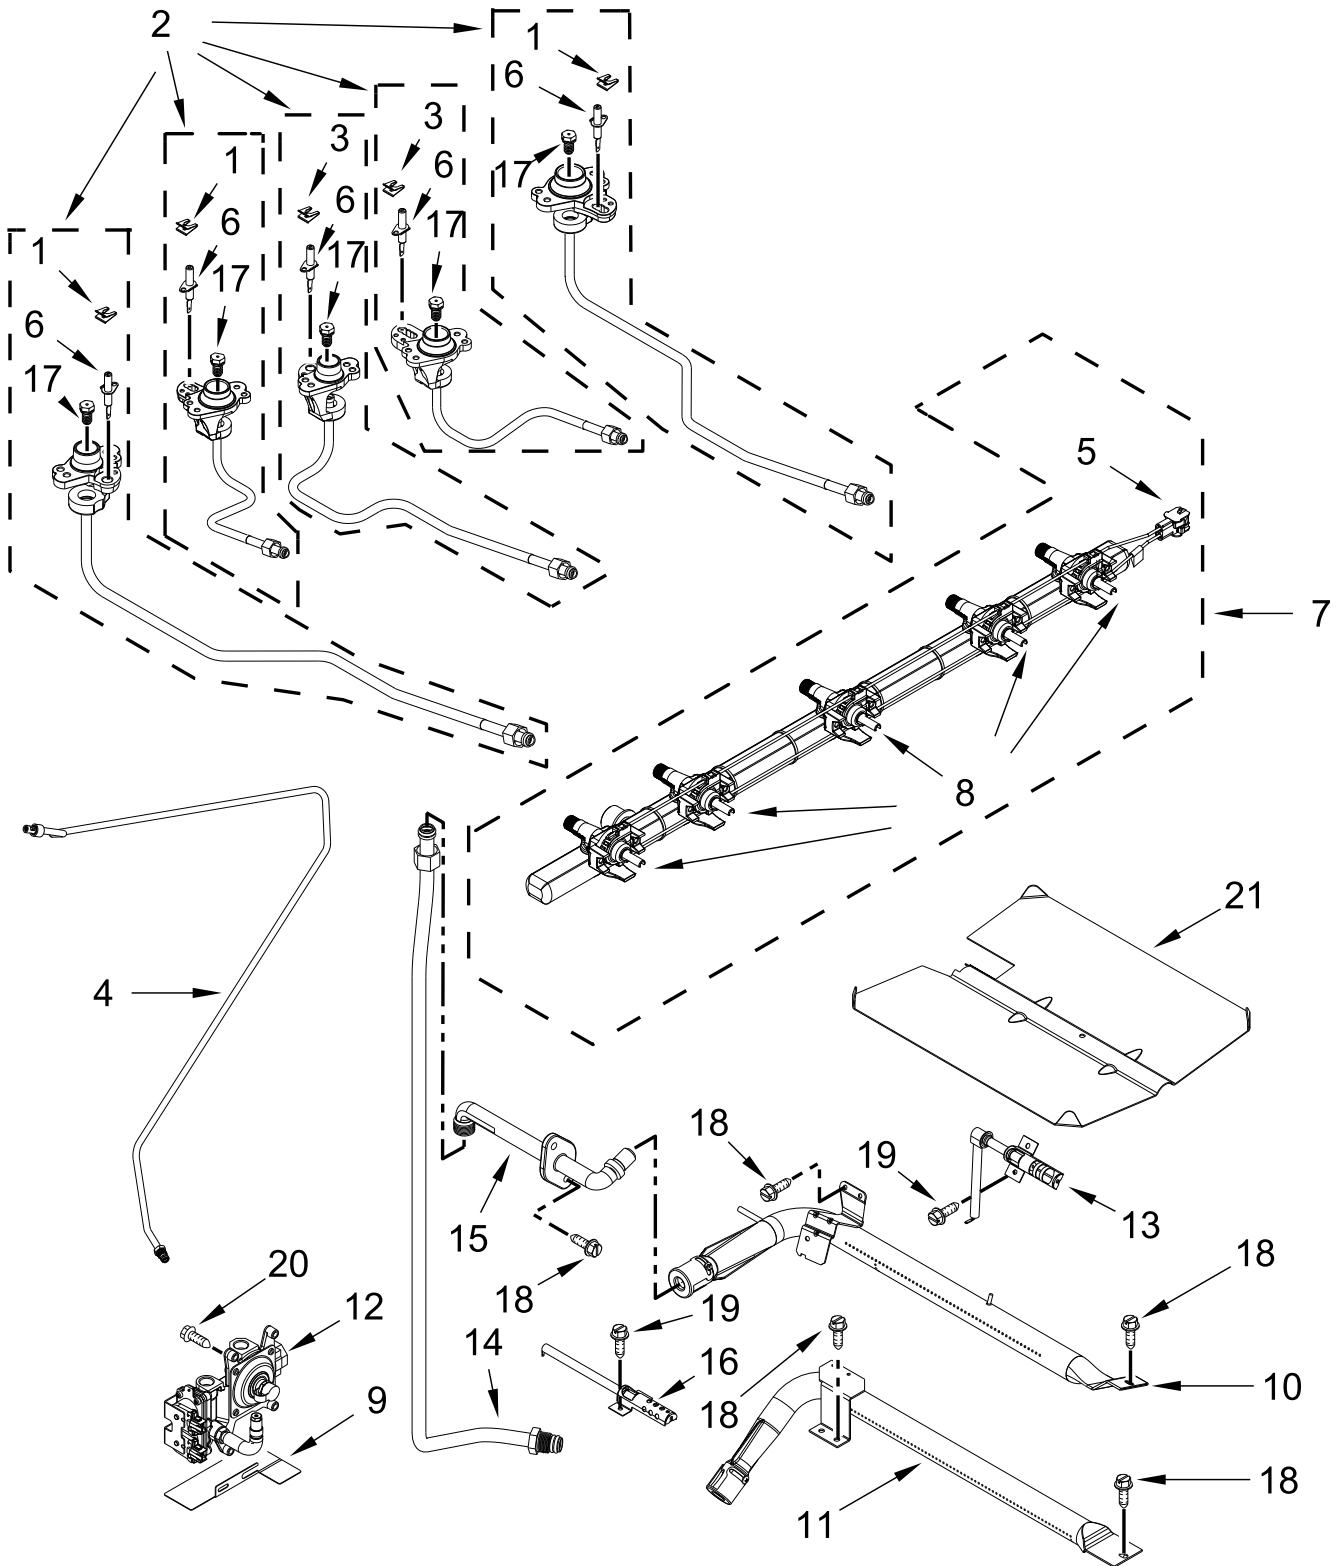

# COOKTOP PARTS

<u>Illus. No.</u>	<u>Part No.</u>	<u>Description</u>	<u>Illus. No.</u>	<u>Part No.</u>	<u>Description</u>	<u>Illus. No.</u>	<u>Part No.</u>	<u>Description</u>
1		Literature Parts	10	W10867593	Support, Cooktop (Left)	22	W10162253	Brace, Corner (Left)
	W11498994	Owners Manual		W10867592	Support, Cooktop (Right)		W10162252	Brace, Corner (Right)
	W11428052	Quick Start Guide				23	7101P485-60	Screw, Anti-Tip Kit
	W11565459	Tech Sheet	11	W11352193	Flame Spreader (Left Front)	24	W11379947	Bracket, Anti-Tip
2		Caps, Burner		W11352195	Flame Spreader (Left Rear)	25		Bezel
	W11498501	Black (Set of 3) (Left Front, Left Rear, Right Rear)		W11352197	Flame Spreader (Right Rear)		W10906021	Black Stainless
3		Console	12	W10828159	Base, Console (Left)	26	W11516200	Antenna
	W11295850	Black Stainless		W10828160	Base, Console (Right)	27	8016P022-60	Glide, Main Top
4	W10867781	Spreader, Flame (Right Front)				28	3196178	Screw
	W11357364	Spreader, Flame (Fish) (Center)	13		Trim, Vent	29	W10612719	Gasket, Console and Cooktop
		Cooktop		W10577781	Black	30	W11103318	Screw
5	W11511787	Black	14	9780274	Screw	31	W10645947	Grommet
6	3196160	Screw	15	W11543343	Control, Electronic (Powermax)	32	W10516115	Screw
7		Knob	16	W10908536	Bracket, Control	33	W10919387	Screw
	W10906402	Black Stainless	17		Endcap	34	W10826075	Rear, Hinge-Grate
8		Grate Kit (Includes 2 Grates)		W10913756	Black Stainless (Left)	35	W10879790	Grate Hinge Spacer
	W11160332	Black		W10913757	Black Stainless (Right)			FOLLOWING PARTS NOT ILLUSTRATED
9	W11495472	Spreader, Flame Kit (Includes Burner Caps) (Right Front and Center)	18	W10854253	Bumper		W11456871	Harness, Main
			19	W10867600	Bracket, Console (Center)		W10754419	Harness, Bake and Broil
			20	W11043399	Griddle		313438	Clip, Harness
			21		Console, Lower Panel		3196520	Clip, Wire
				W10899344	Black		7111P017-60	Clamp, Wire
							W10580229	Wire, Ground

# MANIFOLD PARTS

# DRAWER PARTS